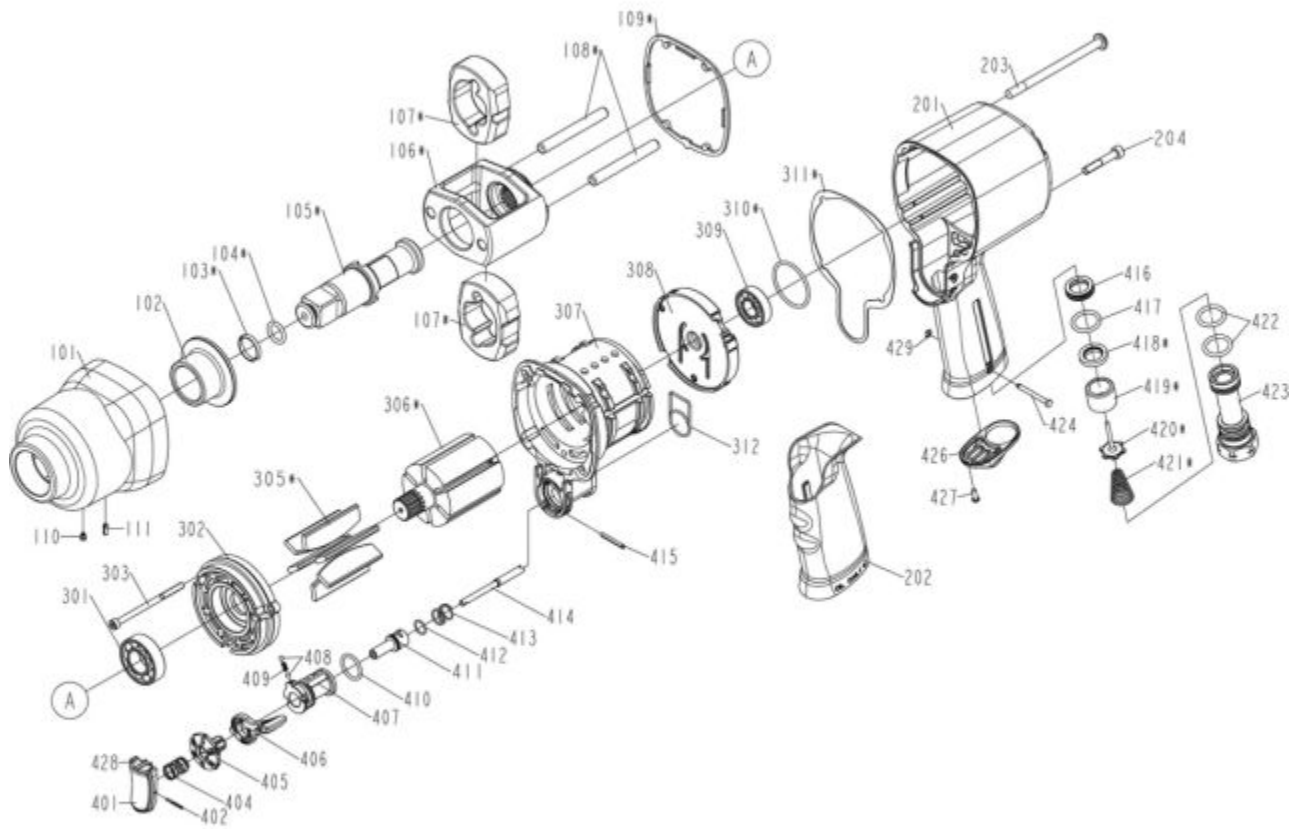

MT2234 - 3/4" IMPACT WRENCH

Item: MT2234

Description: 3/4" IMPACT WRENCH

Notes: Also available: RS2234TK (Includes #103, 104, 109, 305(6), 310, 311, 312, 410, 412, 417, 418, 422(2))

Figure No	Part Number	Description	No. Reqd	Warranty Code
101	K7RS2234101	HAMMER CASE FOR MT2234	1	X
102	*K7RS1077403	HAMMER CASE BUSHING	1	
103	K7RS76806	SOCKET RETAINER F/MT2234	1	X
104	K7RS76807	RETAINER O-RING F/MT2234	1	X
105	K7RS2234105	ANVIL F/MT2234	1	X
106	K7RS1074109	HAMMER FRAME F/MT2234	1	X
107	*K7RS4174108	HAMMER	2	
108	RS3125108	HAMMER PIN	2	X
109	K7RS3125109	PACKING-HAMMER CASE F/MT2234	1	X
110	K7RS1837220	HAMMER CASE GR FITTING MT2138	1	X
111	RS4135112	SPRING PIN	1	X
201	K7RS2234201	HOUSING FOR MT2234	1	X
202	K7RS2234202	HANDLE GRIP F/MT2234	1	X
203	RS3125203	HLF RD HD STAR HD BOLT	4	X
204	K7RS3125204	HEX. SOC. HD. BOLT F/MT2234	1	X
301	*K7RS1074301	BEARING	1	
302	RS3125302	MAGAZINE	1	X
303	*K7RS1074314	HEX. SOC. HD. BOLT	3	
305	K7RS2234305	6PK VANES FOR MT2234	1	X
306	K7RS2234306	ROTOR F/MT2234	1	X
307	*K7RS2234307	CYLINDER UNIT	1	
308	RS3125308	REAR BEARING PLATE	1	X
309	K7RS227B25	BALL BEARING MT1430,MT1450,60	1	X
310	RS2215204	O-RING	1	X
311	K7RS2234311	GASKET F/MT2234	1	X
312	RS3125312	CYLINDER PACKING	1	X
401	RS3125401	TRIGGER A	1	X
402	K7RS2125402	SPRING PIN F/MT2138	1	X
404	K7RS2138404	SPRING F/MT2138	1	X
405	K7RS2234405	REGULATOR A	1	X
406	RS3125406	LEVER	1	X
407	K7RS2234407	REVERSE VALVE F/ MT2234	1	X
408	K7RS1734416	BALL F/MT1734	2	X