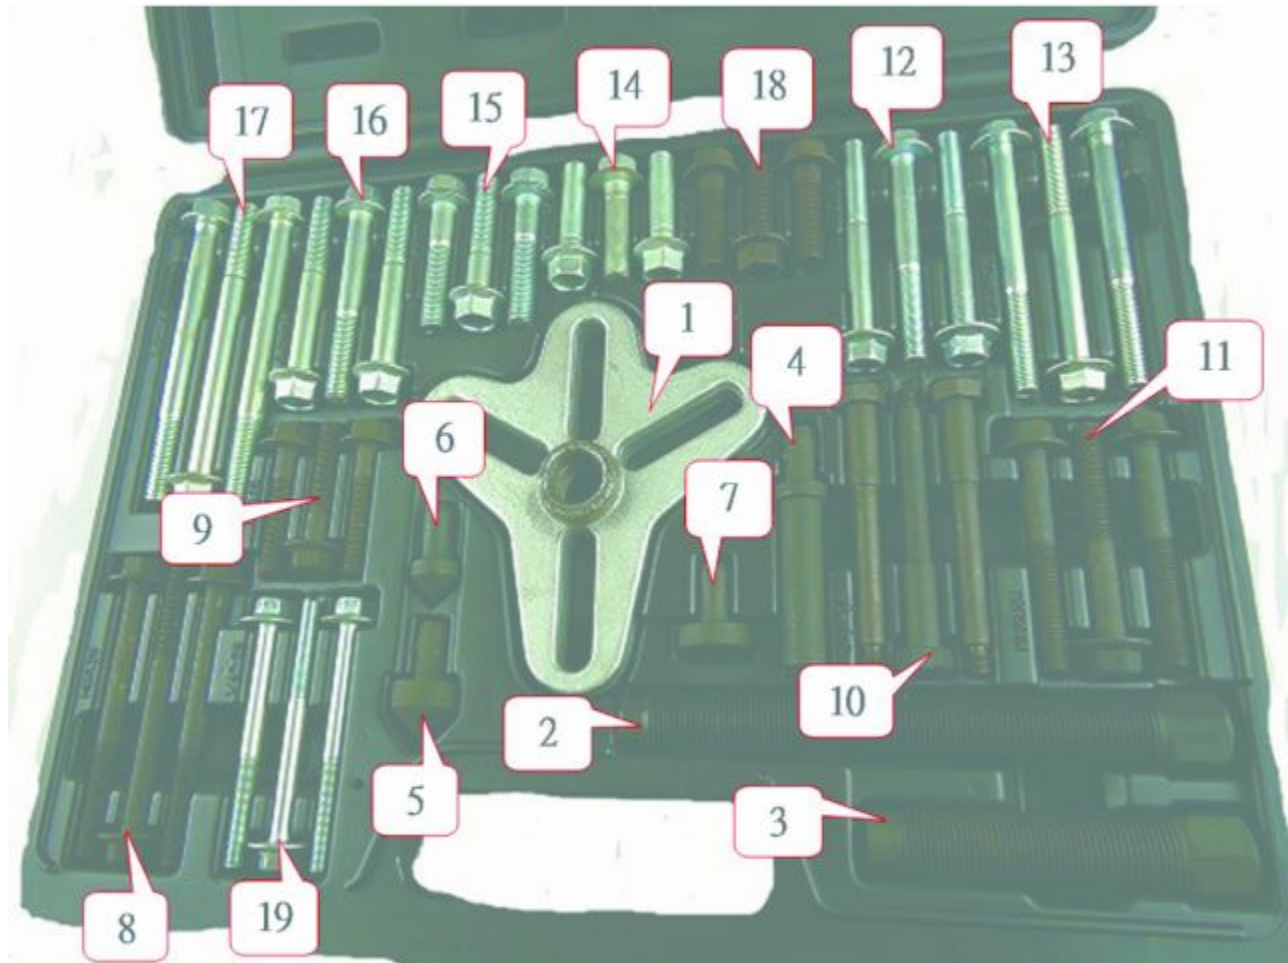

MST6501A - MASTER BOLT GRIP SET

Item: MST6501A

Description: MASTER BOLT GRIP SET

Notes: N/A

Figure No	Part Number	Description	No. Reqd	Warranty Code
1	6501A-1	PULLER YOKE,3/4" CENTER	1	K
2	6501A-2	FORCING SCREW, 3/4-16UNFX5-3/8	1	K
3	6501A-3	FORCING SCREW, 3/4-16UNFX2-3/4	1	K
4	6501A-4	CENTER ADAPTER LONG	1	K
5	6501A-5	LIVE-CENTER ADAPTER SHORT	1	K
6	6501A-6	FLAT ADAPTER	1	K
7	6501A-7	FLAT-SHANK ADAPTER	1	K
8	6501A-8	WASHER HEAD BOLTS M8X1.25X90MM	3	K
9	6501A-9	WASHER HEAD BOLTS M8X1.25X45MM	3	K
10	6501A-10	1/4 - 28 BOLTWASHER HEAD BOLTS	3	K
11	6501A-11	HEAD BOLTS M8X1.25X65MM	3	K
12	6501A-12	HEAD BOLT 5/16-24UNFX3"	3	K
13	6501A-13	HEAD BOLTS 5/16-18UNCX3.5"	3	K
14	6501A-14	HEAD BOLTS 3/8-24UNFX1.5"	3	K
15	6501A-15	HEAD BOLTS 3/8-16UNCX2"	3	K
16	6501A-16	HEAD BOLTS 3/8-16UNCX3"	3	K
17	6501A-17	HEAD BOLTS 3/8-16UNCX4.5"	3	K
18	6501A-18	HEAD BOLTS M10X1.5X35MM	3	K
19	6501A-19	STEP BOLT (GM) 1/4-28UNFX3"	3	K