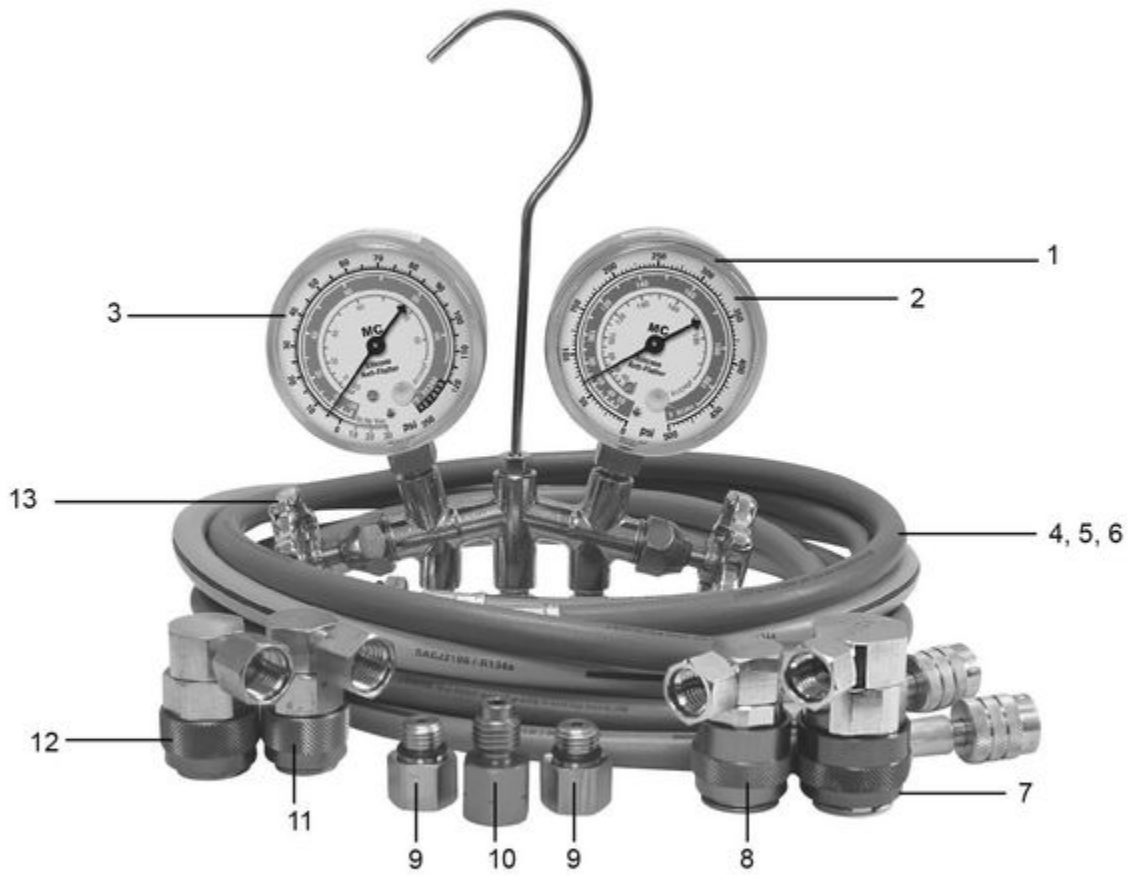

AC66672 - DUAL BRASS MANIFOLD GAUGE SET

Item: AC66672

Description: DUAL BRASS MANIFOLD GAUGE SET

Notes: N/A

Figure No	Part Number	Description	No. Reqd	Warranty Code
1	NJ85253-E	GAUGE LENS F/AC89772A	1	X
2	*NJ85500-AYF	R1234YF/R134A HIGH SIDE GAUGE (RED) COMPLETE	1	
3	*NJ85350-AYF	R1234YF/R134A LOW SIDE GAUGE (BLUE) COMPLETE	1	
4	*NJ84723	72" RED, 14 MM-M X 1/2" ACME-F	1	
5	*NJ84721	72" BLUE, 14 MM-M X 1/2" ACME-F	1	
6	NJ84722	72 IN YELLOW HOSE	1	D
7	*NJ67434	HIGH SIDE R1234YF QUICK COUPLER	1	
8	*NJ67534	LOW SIDE R1234YF QUICK COUPLER	1	
9	*NJ83735	12 MM-M X 14 MM-F R1234YF ADAPTER	1	
10	*NJ83633	1/2" ACME-M X 1/2" ACME-F LH THREAD VACUUM PUMP/TANK ADAPTER	1	
11	*NJ66234	LOW SIDE R134A QUICK COUPLER	1	
12	*NJ66334	HIGH SIDE R134A QUICK COUPLER	1	
13	NJ34219	STEM ASSY W/ KNOB	1	L