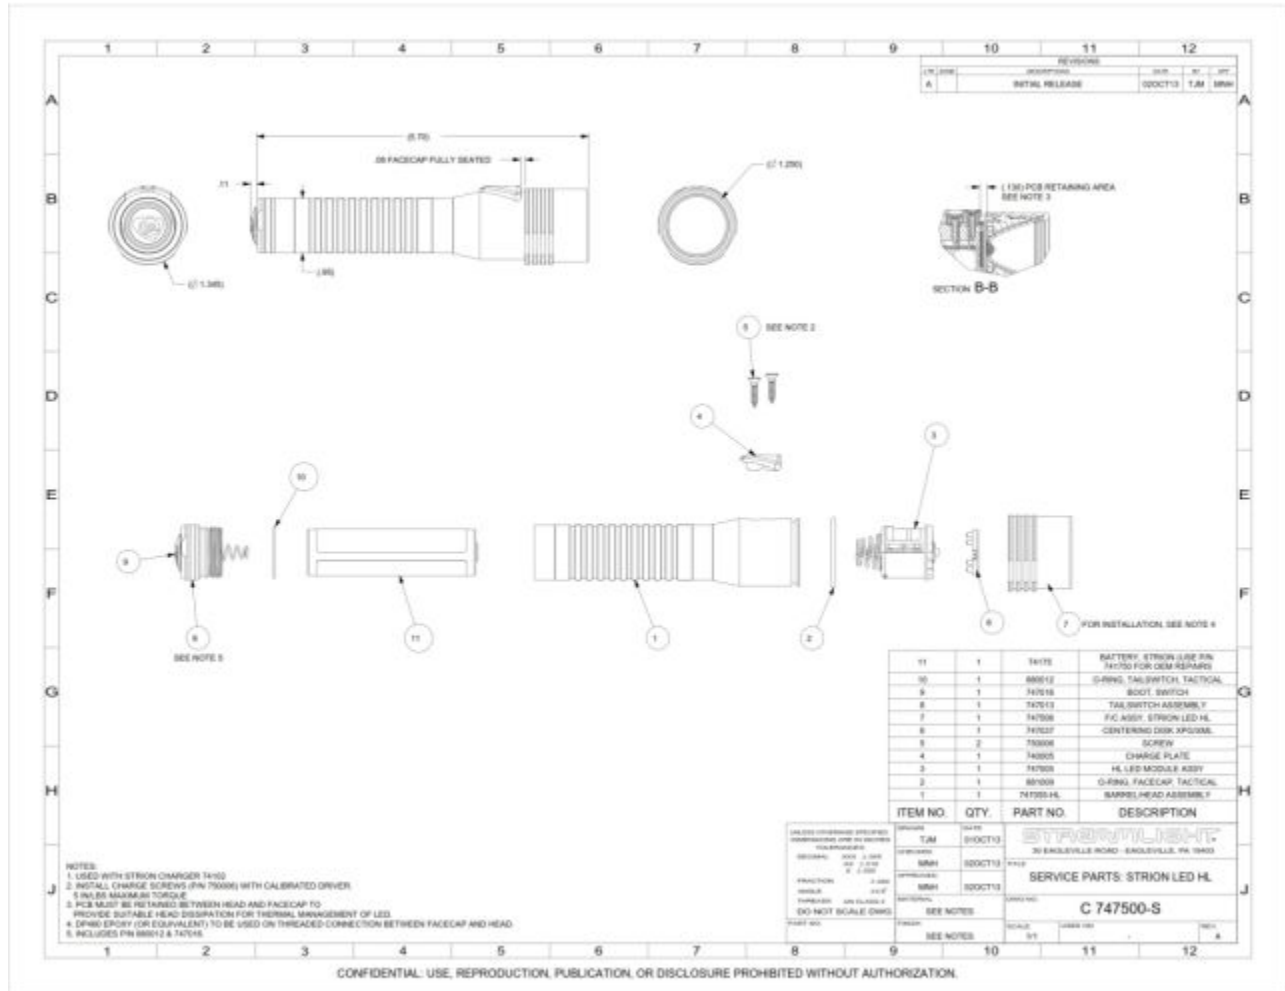

## M95159 - LIME STRION HL - LIGHT ONLY

Item: M95159

Description: LIME STRION HL - LIGHT ONLY

Notes: N/A

Figure No	Part Number	Description	No. Reqd	Warranty Code
-----------	-------------	-------------	----------	---------------