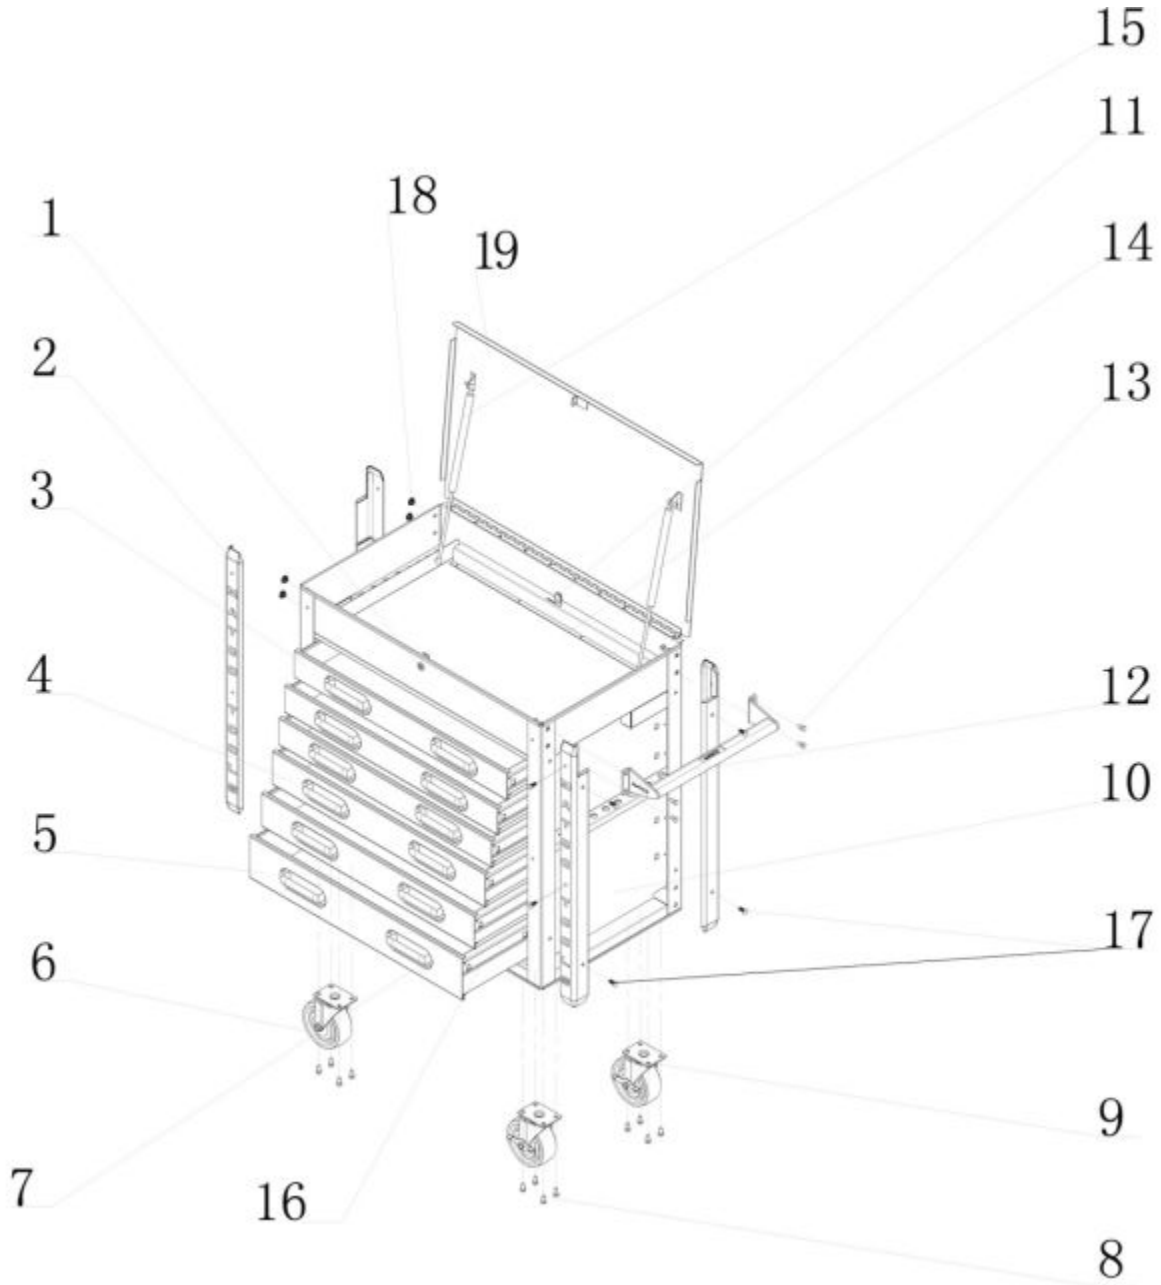

MSC4TFD - HD CART FULL DRAWER - TITANIUM

Item: MSC4TFD

Description: HD CART FULL DRAWER - TITANIUM

**Notes:** NOTES: PRE AUGUST 2013 10 RIVET LID AFTER 9 RIVET LID K7MSC4FDLIDT 10 RIVET LID K7MSC4FDLTI9 9 RIVET LID These bumpers are attached to the legs with fasteners and may not be used on carts which originally did not use these fasteners because the legs were not made to accommodate them. RSRBSEDET8PK Ball Bearing Slide Detents (Pk of 8) RSSCPK Service Cart Polishing Kit RSMSC4RD Red Touch Up Paint (1oz.) RSBKP Black Touch Up Paint (1oz.) RSMSC4BLU Blue Touch Up Paint (1oz.) RSMSC4TI Titanium Touch Up Paint (1oz.) RSMSC4SBP Stealth Black Touch Up Paint (1oz.) Touch Up Paint Not Available For Silver Vein MSC4FC Set of 2 Fixed Casters (Optional - Not included) \* - PART NOT SOLD SEPARATELY