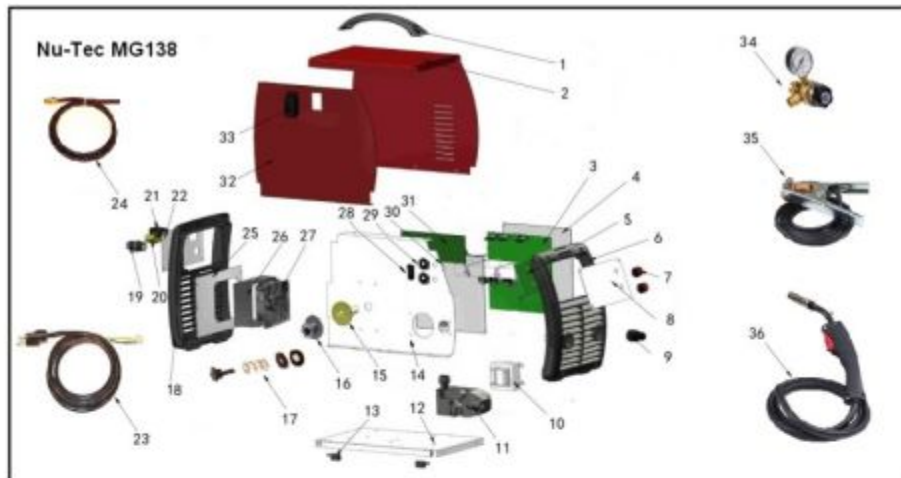

## MG138 - 130A MIG INVERTER WELDER 115V

1	538.0018	Handle	19	538.0015	Strain Relief
2	538.0100	Cabinet Top	20	530.0014	Gas Hose Fitting
3	538.0005	Inverter PCB	21	530.0020	Power Switch
4	538.0006	Insulator Sheet	22	530.0030	Back Plate
5	538.0012	Control Board	23	707.0121	Power Cord 115V
6	538.0007	Cabinet Frame F	24	530.0024	Gas Hose 5/8-18
7	538.0011	Knob Control	25	530.0025	Fan Plate
8	538.0021	Front Panel	26	530.0026	Fan Shroud
9	511N0014	3550F Connector	27	530.0024	Fan Cooling
10	538.0015	Transformer Main	28	538.0021	Toggle Switch
11	530.0010	Wire Feed Drive	29	538.0023	Terminal Stud
12	538.0101	Cabinet Base	30	538.0006	Insulation Sheet
13	538.0019	Hinge Door	31	538.0014	Power Board
14	538.0009	Cabinet Center	32	538.0102	Cabinet Door
15	538.0028	Spool Gasket	33	538.0017	Latch Door
16	538.0013	Spool Core	34	720.0002	Regulator
17	538.0016	Spool Nut & Spring	35	513N0021	Clamp Assembly
18	538.0008	Cabinet Frame R	36	530.0022	MIG Gun #14