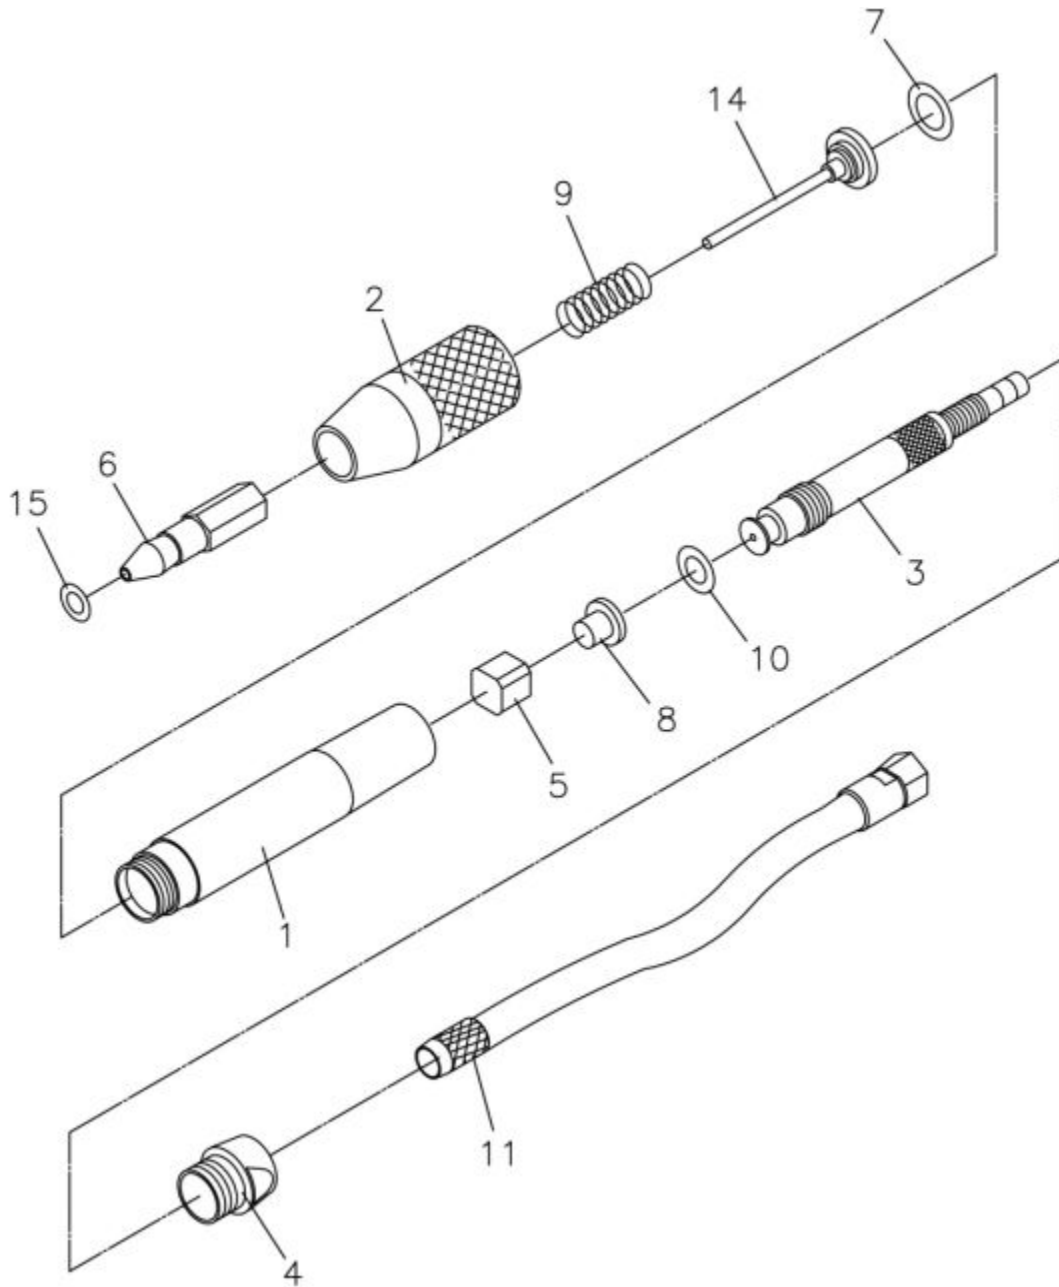

SE160 - AIR ENGRAVING PEN

Item: SE160

Description: AIR ENGRAVING PEN

Notes: N/A

Figure No	Part Number	Description	No. Reqd	Warranty Code
1	*K7RS101501SE	BODY	1	
2	*K7RS101502	NOSE	1	
3	*K7RS101503	THROTTLE VALVE	2	
4	*K7RS101504	RING NUT	1	
5	*K7RS101505	VALVE SEAT	1	
6	*K7RS101506	NEEDLE GUIDE	1	
7	*K7RS1015047	O-RING	1	
8	*K7RS101508	SEAL	1	
9	*K7RS101509	SPRING	1	
10	*K7RS101510	O-RING	1	
11	K7RS101511	AIR HOSE F/SE160	1	X
14	K7RS101514	ENGRAVING NEEDLE F/SE160	1	X
15	*K7RS101516	O-RING	1	