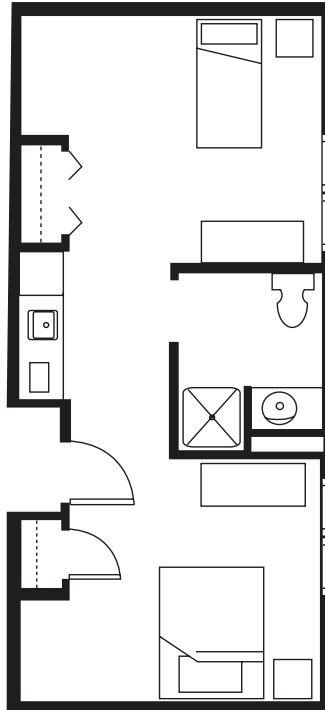

MEMORY CARE | SUITES

STUDIO
300 - 375 SQ FT

**ONE BEDROOM
OR COMPANION**
455 OR 481 SQ FT

All square footage is approximate & subject to availability.

B

BRANDYWINE

HADDONFIELD
ASSISTED LIVING AND MEMORY CARE