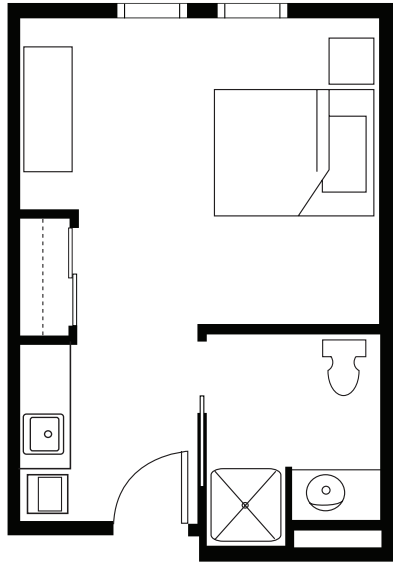

MEMORY CARE | SUITES

STUDIO
300 - 375 SQ FT

**ONE BEDROOM
OR COMPANION**
455 OR 481 SQ FT

All square footage is approximate & subject to availability.

B

BRANDYWINE

HADDONFIELD
ASSISTED LIVING AND MEMORY CARE