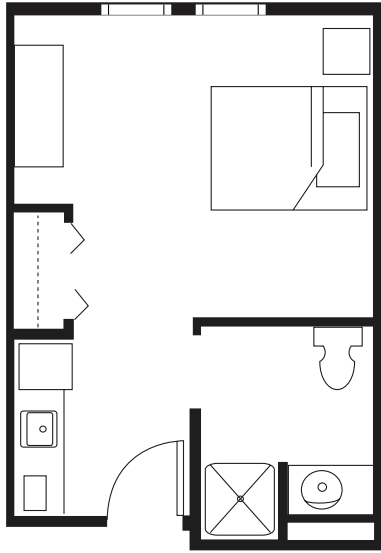

ASSISTED LIVING | SUITES

STUDIO
300 - 375 SQ FT

ONE BEDROOM
462 OR 473 SQ FT

B

BRANDYWINE

HADDONFIELD
ASSISTED LIVING AND MEMORY CARE

132 WARWICK ROAD
HADDONFIELD, NJ 08033
856.429.5500
RUI.NET

 @BRANDYWINEHADDONFIELD

All square footage is approximate & subject to availability.