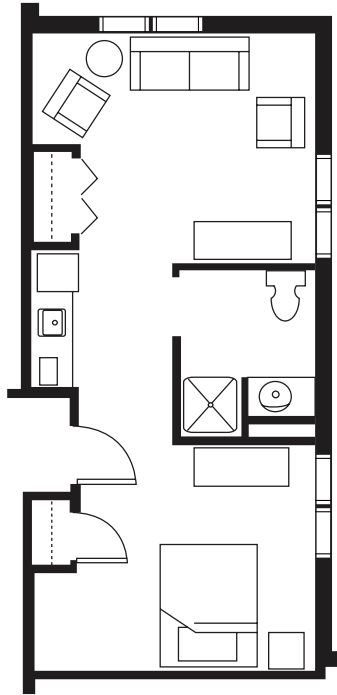

ASSISTED LIVING | SUITES

STUDIO
300 - 375 SQ FT

ONE BEDROOM
462 OR 473 SQ FT

B

BRANDYWINE

HADDONFIELD
ASSISTED LIVING AND MEMORY CARE

132 WARWICK ROAD
HADDONFIELD, NJ 08033
856.429.5500
RUI.NET

 @BRANDYWINEHADDONFIELD

All square footage is approximate & subject to availability.