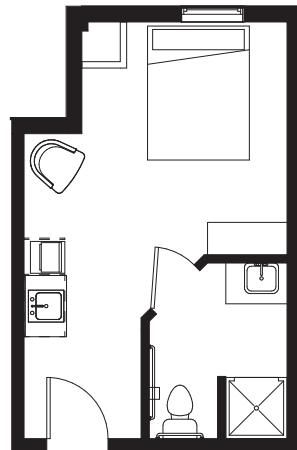

ASSISTED LIVING | SUITES

STUDIO
302-347 SQ FT

STUDIO DELUXE
375-401 SQ FT

ONE BEDROOM
468 - 629 SQ FT

TWO BEDROOM
558 - 770 SQ FT

B

BRANDYWINE

SERENADE AT PRINCETON
ASSISTED LIVING AND MEMORY CARE

775 MT. LUCAS ROAD
PRINCETON, NJ 08540
609.430.400
RUI.NET

 @BRANDYWINE SERENADE

All square footage is approximate & subject to availability.

MEMORY CARE | SUITES

STUDIO
243-307 SQ FT

STUDIO
243-307 SQ FT

STUDIO
243-307 SQ FT