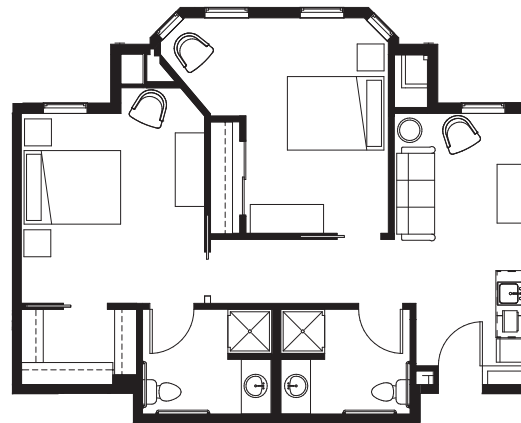

ASSISTED LIVING | SUITES

STUDIO
302-347 SQ FT

STUDIO DELUXE
375-401 SQ FT

ONE BEDROOM
468 - 629 SQ FT

TWO BEDROOM
558 - 770 SQ FT

B

BRANDYWINE

SERENADE AT PRINCETON
ASSISTED LIVING AND MEMORY CARE

775 MT. LUCAS ROAD
PRINCETON, NJ 08540
609.430.400
RUI.NET

 @BRANDYWINE SERENADE

All square footage is approximate & subject to availability.

MEMORY CARE | SUITES

STUDIO
243-307 SQ FT

STUDIO
243-307 SQ FT

STUDIO
243-307 SQ FT