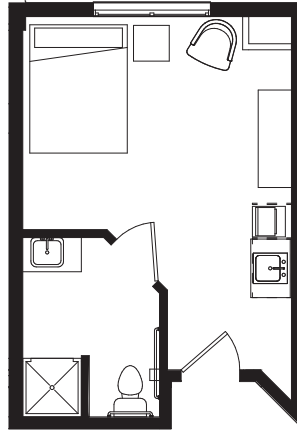

ASSISTED LIVING | SUITES

STUDIO
302-347 SQ FT

STUDIO DELUXE
375-401 SQ FT

ONE BEDROOM
468 - 629 SQ FT

TWO BEDROOM
558 - 770 SQ FT

B

BRANDYWINE

SERENADE AT PRINCETON
ASSISTED LIVING AND MEMORY CARE

775 MT. LUCAS ROAD
PRINCETON, NJ 08540
609.430.400
RUI.NET

 @BRANDYWINE SERENADE

All square footage is approximate & subject to availability.

MEMORY CARE | SUITES

STUDIO
243-307 SQ FT

STUDIO
243-307 SQ FT

STUDIO
243-307 SQ FT