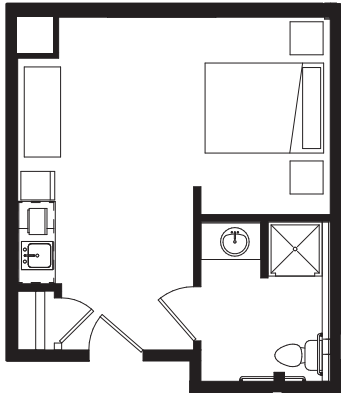

ASSISTED LIVING | SUITES

STUDIO
302-347 SQ FT

STUDIO DELUXE
375-401 SQ FT

ONE BEDROOM
468 - 629 SQ FT

TWO BEDROOM
558 - 770 SQ FT

B

BRANDYWINE

SERENADE AT PRINCETON
ASSISTED LIVING AND MEMORY CARE

775 MT. LUCAS ROAD
PRINCETON, NJ 08540
609.430.400
RUI.NET

 @BRANDYWINE SERENADE

All square footage is approximate & subject to availability.

MEMORY CARE | SUITES

STUDIO
243-307 SQ FT

STUDIO
243-307 SQ FT

STUDIO
243-307 SQ FT