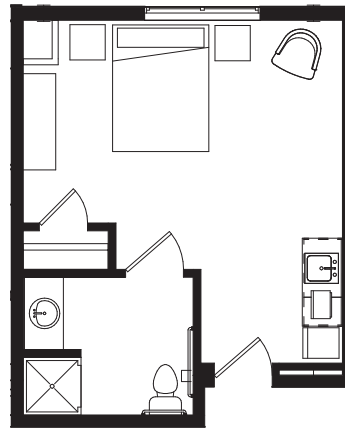

ASSISTED LIVING | SUITES

STUDIO
302-347 SQ FT

STUDIO DELUXE
375-401 SQ FT

ONE BEDROOM
468 - 629 SQ FT

TWO BEDROOM
558 - 770 SQ FT

B

BRANDYWINE

SERENADE AT PRINCETON
ASSISTED LIVING AND MEMORY CARE

775 MT. LUCAS ROAD
PRINCETON, NJ 08540
609.430.400
RUI.NET

 @BRANDYWINE SERENADE

All square footage is approximate & subject to availability.

MEMORY CARE | SUITES

STUDIO
243-307 SQ FT

STUDIO
243-307 SQ FT

STUDIO
243-307 SQ FT