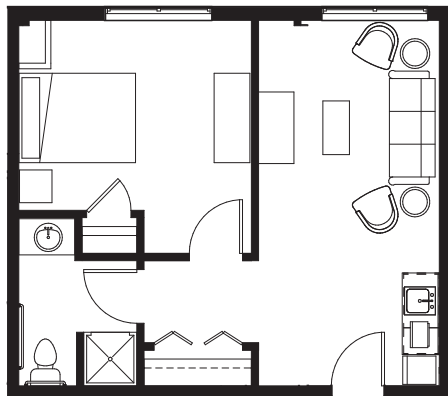

ASSISTED LIVING | SUITES

STUDIO
302-347 SQ FT

STUDIO DELUXE
375-401 SQ FT

ONE BEDROOM
468 - 629 SQ FT

TWO BEDROOM
558 - 770 SQ FT

B

BRANDYWINE

SERENADE AT PRINCETON
ASSISTED LIVING AND MEMORY CARE

775 MT. LUCAS ROAD
PRINCETON, NJ 08540
609.430.400
RUI.NET

 @BRANDYWINE SERENADE

All square footage is approximate & subject to availability.

MEMORY CARE | SUITES

STUDIO
243-307 SQ FT

STUDIO
243-307 SQ FT

STUDIO
243-307 SQ FT