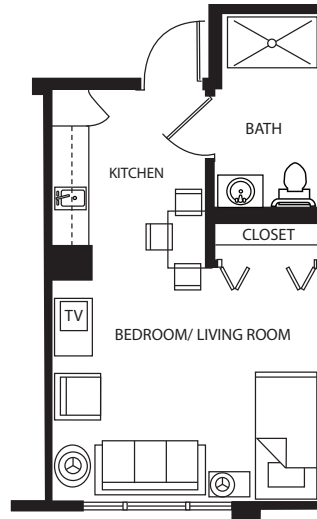

STUDIO
 300 SQ FT

STUDIO DELUXE
 307-308 SQ FT

STUDIO GRAND
 340 SQ FT

ONE BEDROOM
 370 SQ FT

All square footage is approximate & subject to availability.

B

BRANDYWINE

LITCHFIELD