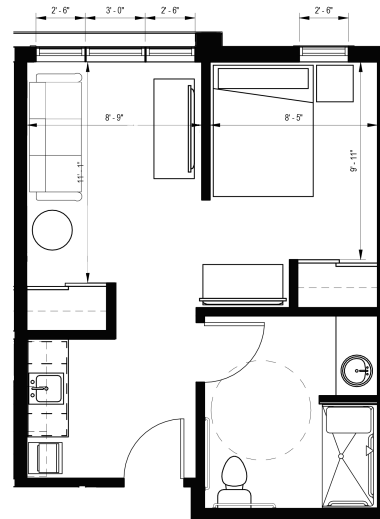

STUDIO
 300 SQ FT

STUDIO DELUXE
 307-308 SQ FT

STUDIO GRAND
 340 SQ FT

ONE BEDROOM
 370 SQ FT

All square footage is approximate & subject to availability.

B

BRANDYWINE

LITCHFIELD