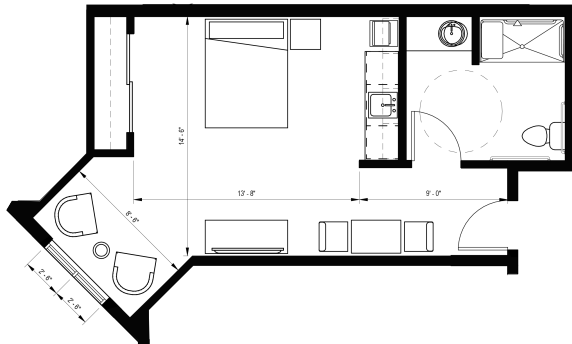

STUDIO
 300 SQ FT

STUDIO DELUXE
 307-308 SQ FT

STUDIO GRAND
 340 SQ FT

ONE BEDROOM
 370 SQ FT

All square footage is approximate & subject to availability.

B

BRANDYWINE

LITCHFIELD