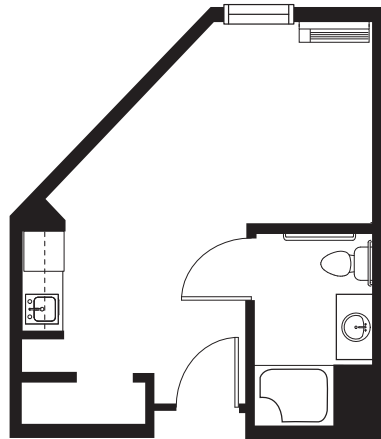

PERSONAL CARE | SUITES

STUDIO
316 - 343 SQ FT

ONE BEDROOM
405 - 425 SQ FT

ONE BEDROOM DELUXE
564 SQ FT

B

BRANDYWINE

DRESHER ESTATES
PERSONAL CARE AND MEMORY CARE

1405 NORTH LIMEKILN PIKE
DRESHER, PA 19025
215.591.4000
RUI.NET

 @BRANDYWINEDRESHERESTATES

PERSONAL CARE | SUITES

TWO BEDROOM
550 SQ FT

TWO BEDROOM / TWO BATH
685 SQ FT

B

BRANDYWINE

DRESHER ESTATES
PERSONAL CARE AND MEMORY CARE

1405 NORTH LIMEKILN PIKE
DRESHER, PA 19025
215.591.4000
WWW.RUI.NET

SERENADE | SUITES

STUDIO
343 SQ FT

ONE BEDROOM
414 - 425 SQ FT

B

BRANDYWINE

DRESHER ESTATES
PERSONAL CARE AND MEMORY CARE

1405 NORTH LIMEKILN PIKE
DRESHER, PA 19025
215.591.4000
RUI.NET

 @BRANDYWINEDRESHERESTATES

STUDIO
270 - 313 SQ FT

STUDIO II
270 - 313 SQ FT

STUDIO III
270 - 313 SQ FT

B

BRANDYWINE

DRESHER ESTATES
PERSONAL CARE AND MEMORY CARE

1405 NORTH LIMEKILN PIKE
DRESHER, PA 19025
215.591.4000
RUI.NET

 @BRANDYWINEDRESHERESTATES