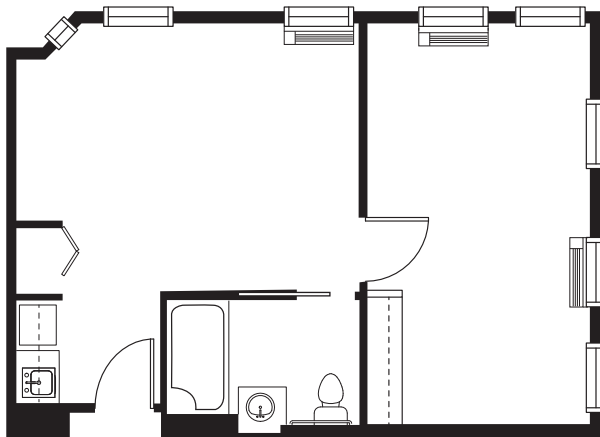

PERSONAL CARE | SUITES

STUDIO
316 - 343 SQ FT

ONE BEDROOM
405 - 425 SQ FT

ONE BEDROOM DELUXE
564 SQ FT

B

BRANDYWINE

DRESHER ESTATES
PERSONAL CARE AND MEMORY CARE

1405 NORTH LIMEKILN PIKE
DRESHER, PA 19025
215.591.4000
RUI.NET

 @BRANDYWINEDRESHERESTATES

PERSONAL CARE | SUITES

TWO BEDROOM
550 SQ FT

TWO BEDROOM / TWO BATH
685 SQ FT

B

BRANDYWINE

DRESHER ESTATES
PERSONAL CARE AND MEMORY CARE

1405 NORTH LIMEKILN PIKE
DRESHER, PA 19025
215.591.4000
WWW.RUI.NET