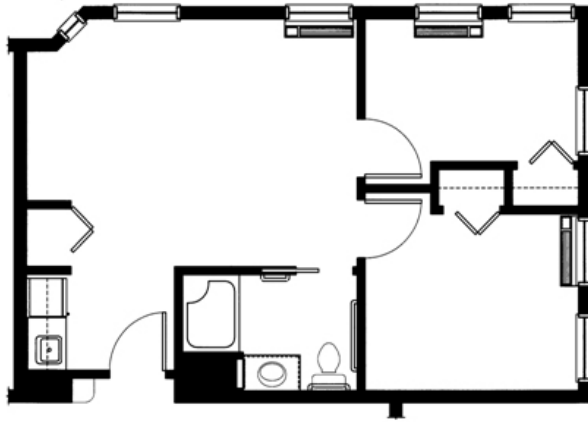

PERSONAL CARE | SUITES

STUDIO
316 - 343 SQ FT

ONE BEDROOM
405 - 425 SQ FT

ONE BEDROOM DELUXE
564 SQ FT

B

BRANDYWINE

DRESHER ESTATES
PERSONAL CARE AND MEMORY CARE

1405 NORTH LIMEKILN PIKE
DRESHER, PA 19025
215.591.4000
RUI.NET

 @BRANDYWINEDRESHERESTATES

PERSONAL CARE | SUITES

TWO BEDROOM
550 SQ FT

TWO BEDROOM / TWO BATH
685 SQ FT

B

BRANDYWINE

DRESHER ESTATES
PERSONAL CARE AND MEMORY CARE

1405 NORTH LIMEKILN PIKE
DRESHER, PA 19025
215.591.4000
WWW.RUI.NET