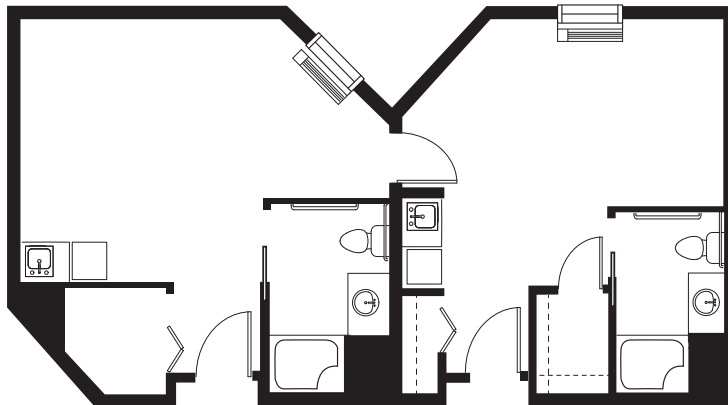

PERSONAL CARE | SUITES

STUDIO
316 - 343 SQ FT

ONE BEDROOM
405 - 425 SQ FT

ONE BEDROOM DELUXE
564 SQ FT

B

BRANDYWINE

DRESHER ESTATES
PERSONAL CARE AND MEMORY CARE

1405 NORTH LIMEKILN PIKE
DRESHER, PA 19025
215.591.4000
RUI.NET

 @BRANDYWINEDRESHERESTATES

PERSONAL CARE | SUITES

TWO BEDROOM
550 SQ FT

TWO BEDROOM / TWO BATH
685 SQ FT

B

BRANDYWINE

DRESHER ESTATES
PERSONAL CARE AND MEMORY CARE

1405 NORTH LIMEKILN PIKE
DRESHER, PA 19025
215.591.4000
WWW.RUI.NET

SERENADE | SUITES

STUDIO
343 SQ FT

ONE BEDROOM
414 - 425 SQ FT

B

BRANDYWINE

DRESHER ESTATES
PERSONAL CARE AND MEMORY CARE

1405 NORTH LIMEKILN PIKE
DRESHER, PA 19025
215.591.4000
RUI.NET

 @BRANDYWINEDRESHERESTATES

STUDIO
270 - 313 SQ FT

STUDIO II
270 - 313 SQ FT

STUDIO III
270 - 313 SQ FT

B

BRANDYWINE

DRESHER ESTATES
PERSONAL CARE AND MEMORY CARE

1405 NORTH LIMEKILN PIKE
DRESHER, PA 19025
215.591.4000
RUI.NET

 @BRANDYWINEDRESHERESTATES