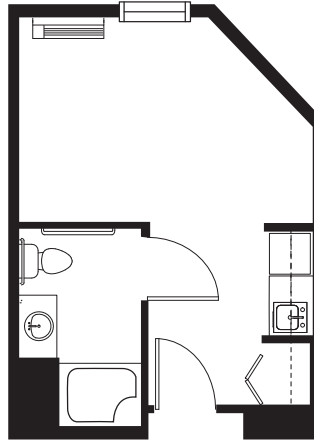

PERSONAL CARE | SUITES

STUDIO
316 - 343 SQ FT

ONE BEDROOM
405 - 425 SQ FT

ONE BEDROOM DELUXE
564 SQ FT

B

BRANDYWINE

DRESHER ESTATES
PERSONAL CARE AND MEMORY CARE

1405 NORTH LIMEKILN PIKE
DRESHER, PA 19025
215.591.4000
RUI.NET

 @BRANDYWINEDRESHERESTATES

PERSONAL CARE | SUITES

TWO BEDROOM
550 SQ FT

TWO BEDROOM / TWO BATH
685 SQ FT

B

BRANDYWINE

DRESHER ESTATES
PERSONAL CARE AND MEMORY CARE

1405 NORTH LIMEKILN PIKE
DRESHER, PA 19025
215.591.4000
WWW.RUI.NET

SERENADE | SUITES

STUDIO
343 SQ FT

ONE BEDROOM
414 - 425 SQ FT

B

BRANDYWINE

DRESHER ESTATES
PERSONAL CARE AND MEMORY CARE

1405 NORTH LIMEKILN PIKE
DRESHER, PA 19025
215.591.4000
RUI.NET

 @BRANDYWINEDRESHERESTATES

STUDIO
270 - 313 SQ FT

STUDIO II
270 - 313 SQ FT

STUDIO III
270 - 313 SQ FT

B

BRANDYWINE

DRESHER ESTATES
PERSONAL CARE AND MEMORY CARE

1405 NORTH LIMEKILN PIKE
DRESHER, PA 19025
215.591.4000
RUI.NET

 @BRANDYWINEDRESHERESTATES