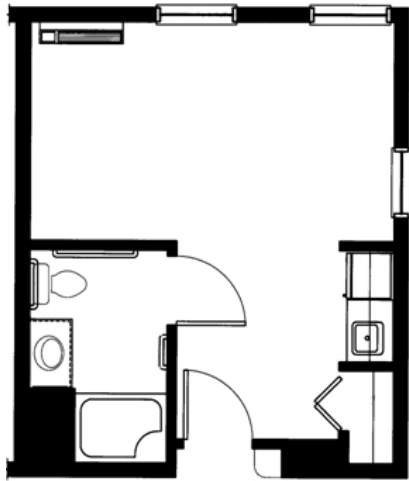

PERSONAL CARE | SUITES

STUDIO
316 - 343 SQ FT

ONE BEDROOM
405 - 425 SQ FT

ONE BEDROOM DELUXE
564 SQ FT

B

BRANDYWINE

DRESHER ESTATES
PERSONAL CARE AND MEMORY CARE

1405 NORTH LIMEKILN PIKE
DRESHER, PA 19025
215.591.4000
RUI.NET

 @BRANDYWINEDRESHERESTATES

PERSONAL CARE | SUITES

TWO BEDROOM
550 SQ FT

TWO BEDROOM / TWO BATH
685 SQ FT

B

BRANDYWINE

DRESHER ESTATES
PERSONAL CARE AND MEMORY CARE

1405 NORTH LIMEKILN PIKE
DRESHER, PA 19025
215.591.4000
WWW.RUI.NET

SERENADE | SUITES

STUDIO
343 SQ FT

ONE BEDROOM
414 - 425 SQ FT

B

BRANDYWINE

DRESHER ESTATES
PERSONAL CARE AND MEMORY CARE

1405 NORTH LIMEKILN PIKE
DRESHER, PA 19025
215.591.4000
RUI.NET

 @BRANDYWINEDRESHERESTATES