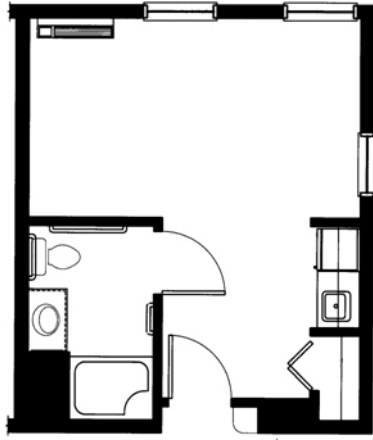

PERSONAL CARE | SUITES

STUDIO
316 - 343 SQ FT

ONE BEDROOM
405 - 425 SQ FT

ONE BEDROOM DELUXE
564 SQ FT

B

BRANDYWINE

DRESHER ESTATES
PERSONAL CARE AND MEMORY CARE

1405 NORTH LIMEKILN PIKE
DRESHER, PA 19025
215.591.4000
RUI.NET

 @BRANDYWINEDRESHERESTATES

PERSONAL CARE | SUITES

TWO BEDROOM
550 SQ FT

TWO BEDROOM / TWO BATH
685 SQ FT

B

BRANDYWINE

DRESHER ESTATES
PERSONAL CARE AND MEMORY CARE

1405 NORTH LIMEKILN PIKE
DRESHER, PA 19025
215.591.4000
WWW.RUI.NET

SERENADE | SUITES

STUDIO
343 SQ FT

ONE BEDROOM
414 - 425 SQ FT

B

BRANDYWINE

DRESHER ESTATES
PERSONAL CARE AND MEMORY CARE

1405 NORTH LIMEKILN PIKE
DRESHER, PA 19025
215.591.4000
RUI.NET

 @BRANDYWINEDRESHERESTATES

STUDIO
270 - 313 SQ FT

STUDIO II
270 - 313 SQ FT

STUDIO III
270 - 313 SQ FT

B

BRANDYWINE

DRESHER ESTATES
PERSONAL CARE AND MEMORY CARE

1405 NORTH LIMEKILN PIKE
DRESHER, PA 19025
215.591.4000
RUI.NET

 @BRANDYWINEDRESHERESTATES