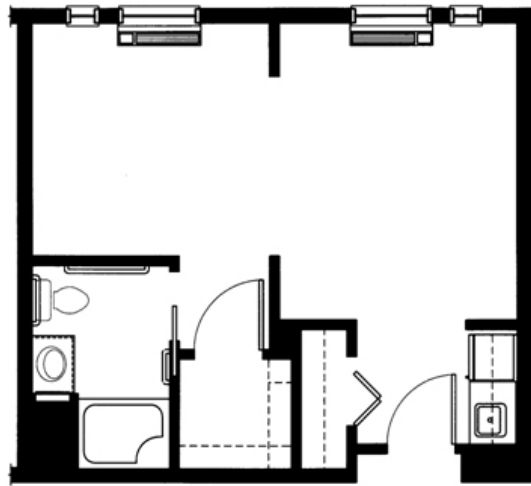

PERSONAL CARE | SUITES

STUDIO
316 - 343 SQ FT

ONE BEDROOM
405 - 425 SQ FT

ONE BEDROOM DELUXE
564 SQ FT

B

BRANDYWINE

DRESHER ESTATES
PERSONAL CARE AND MEMORY CARE

1405 NORTH LIMEKILN PIKE
DRESHER, PA 19025
215.591.4000
RUI.NET

 @BRANDYWINEDRESHERESTATES

PERSONAL CARE | SUITES

TWO BEDROOM
550 SQ FT

TWO BEDROOM / TWO BATH
685 SQ FT

B

BRANDYWINE

DRESHER ESTATES
PERSONAL CARE AND MEMORY CARE

1405 NORTH LIMEKILN PIKE
DRESHER, PA 19025
215.591.4000
WWW.RUI.NET

SERENADE | SUITES

STUDIO
343 SQ FT

ONE BEDROOM
414 - 425 SQ FT

B

BRANDYWINE

DRESHER ESTATES
PERSONAL CARE AND MEMORY CARE

1405 NORTH LIMEKILN PIKE
DRESHER, PA 19025
215.591.4000
RUI.NET

 @BRANDYWINEDRESHERESTATES