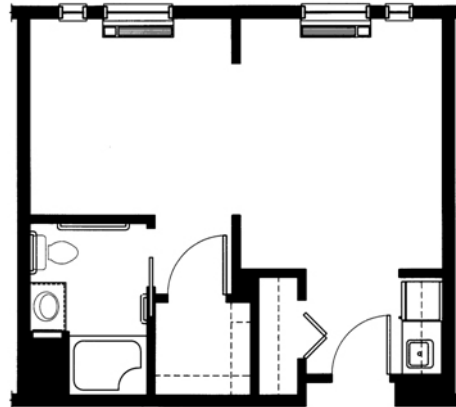

PERSONAL CARE | SUITES

STUDIO
316 - 343 SQ FT

ONE BEDROOM
405 - 425 SQ FT

ONE BEDROOM DELUXE
564 SQ FT

B

BRANDYWINE

DRESHER ESTATES
PERSONAL CARE AND MEMORY CARE

1405 NORTH LIMEKILN PIKE
DRESHER, PA 19025
215.591.4000
RUI.NET

 @BRANDYWINEDRESHERESTATES

PERSONAL CARE | SUITES

TWO BEDROOM
550 SQ FT

TWO BEDROOM / TWO BATH
685 SQ FT

B

BRANDYWINE

DRESHER ESTATES
PERSONAL CARE AND MEMORY CARE

1405 NORTH LIMEKILN PIKE
DRESHER, PA 19025
215.591.4000
WWW.RUI.NET