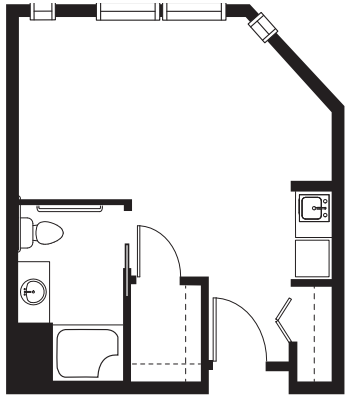

PERSONAL CARE | SUITES

STUDIO
316 - 343 SQ FT

ONE BEDROOM
405 - 425 SQ FT

ONE BEDROOM DELUXE
564 SQ FT

B

BRANDYWINE

DRESHER ESTATES
PERSONAL CARE AND MEMORY CARE

1405 NORTH LIMEKILN PIKE
DRESHER, PA 19025
215.591.4000
RUI.NET

 @BRANDYWINEDRESHERESTATES

PERSONAL CARE | SUITES

TWO BEDROOM
550 SQ FT

TWO BEDROOM / TWO BATH
685 SQ FT

B

BRANDYWINE

DRESHER ESTATES
PERSONAL CARE AND MEMORY CARE

1405 NORTH LIMEKILN PIKE
DRESHER, PA 19025
215.591.4000
WWW.RUI.NET

SERENADE | SUITES

STUDIO
343 SQ FT

ONE BEDROOM
414 - 425 SQ FT

B

BRANDYWINE

DRESHER ESTATES
PERSONAL CARE AND MEMORY CARE

1405 NORTH LIMEKILN PIKE
DRESHER, PA 19025
215.591.4000
RUI.NET

 @BRANDYWINEDRESHERESTATES