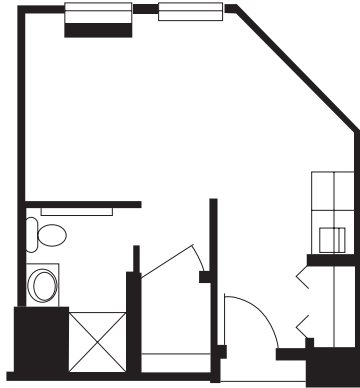

PERSONAL CARE &

| SUITES

STUDIO
335 SQ FT

ONE BEDROOM
450 SQ FT

ONE BEDROOM DELUXE
600 SQ FT

All square footage is approximate & subject to availability.

B

BRANDYWINE