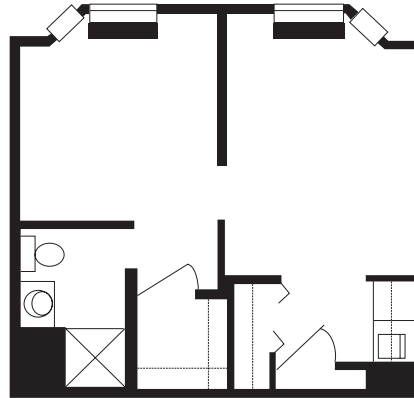

PERSONAL CARE &

| SUITES

STUDIO
335 SQ FT

ONE BEDROOM
450 SQ FT

ONE BEDROOM DELUXE
600 SQ FT

All square footage is approximate & subject to availability.

B

BRANDYWINE