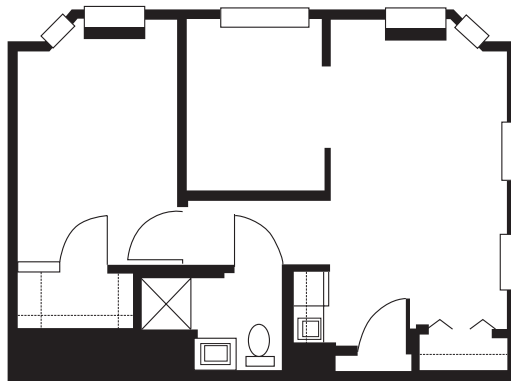

PERSONAL CARE &

| SUITES

STUDIO
335 SQ FT

ONE BEDROOM
450 SQ FT

ONE BEDROOM DELUXE
600 SQ FT

All square footage is approximate & subject to availability.

B

BRANDYWINE