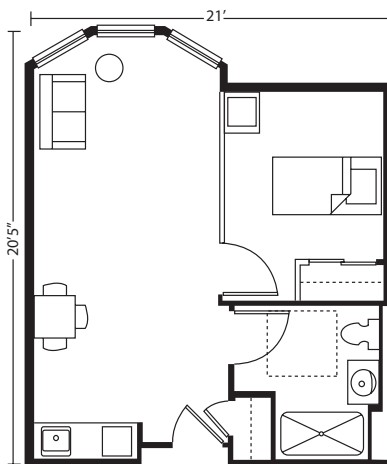

MEMORY CARE | SUITES

STUDIO
406 SQ FT

ONE BEDROOM
454 SQ FT

ONE BEDROOM II
476 SQ FT

TWO BEDROOM
636 SQ FT

B BRANDYWINE

THE SYCAMORE
ASSISTED LIVING AND MEMORY CARE

5 MERIDIAN WAY
SHREWSBURY, NJ 07702
732.212.2600
WWW.RUI.NET

All square footage is approximate & subject to availability.