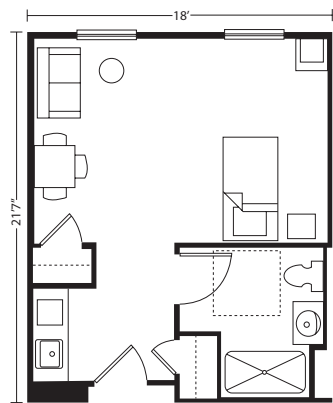

MEMORY CARE | SUITES

STUDIO
406 SQ FT

ONE BEDROOM
454 SQ FT

ONE BEDROOM II
476 SQ FT

TWO BEDROOM
636 SQ FT

B BRANDYWINE

THE SYCAMORE
ASSISTED LIVING AND MEMORY CARE

5 MERIDIAN WAY
SHREWSBURY, NJ 07702
732.212.2600
WWW.RUI.NET

All square footage is approximate & subject to availability.