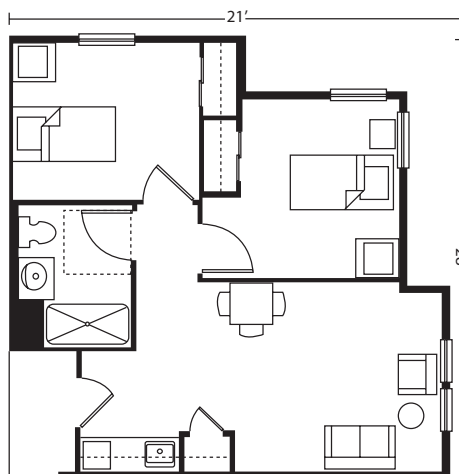

MEMORY CARE | SUITES

STUDIO
406 SQ FT

ONE BEDROOM
454 SQ FT

ONE BEDROOM II
476 SQ FT

TWO BEDROOM
636 SQ FT

B BRANDYWINE

THE SYCAMORE
ASSISTED LIVING AND MEMORY CARE

5 MERIDIAN WAY
SHREWSBURY, NJ 07702
732.212.2600
WWW.RUI.NET

All square footage is approximate & subject to availability.