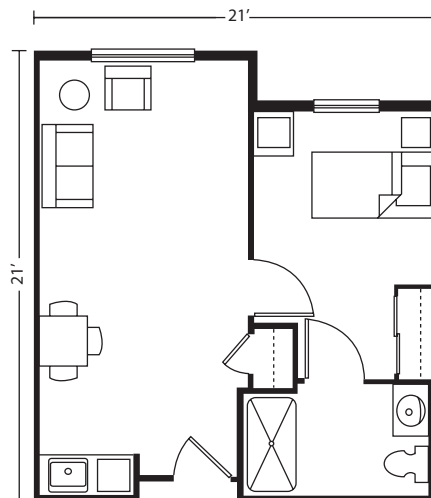

MEMORY CARE | SUITES

STUDIO
406 SQ FT

ONE BEDROOM
454 SQ FT

ONE BEDROOM II
476 SQ FT

TWO BEDROOM
636 SQ FT

B BRANDYWINE

THE SYCAMORE
ASSISTED LIVING AND MEMORY CARE

5 MERIDIAN WAY
SHREWSBURY, NJ 07702
732.212.2600
WWW.RUI.NET

All square footage is approximate & subject to availability.