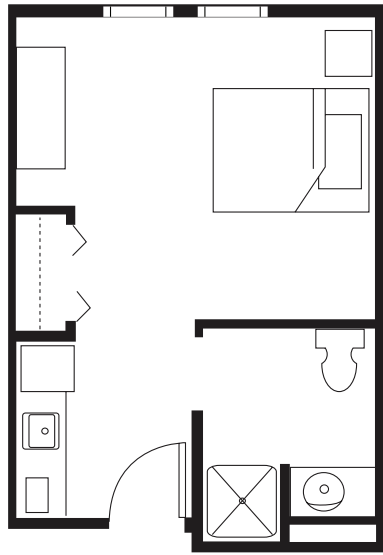

ASSISTED LIVING | SUITES

STUDIO
300 - 375 SQ FT

ONE BEDROOM
462 OR 473 SQ FT

B

BRANDYWINE

HADDONFIELD
ASSISTED LIVING AND MEMORY CARE

132 WARWICK ROAD
HADDONFIELD, NJ 08033
856.429.5500
RUI.NET

 @BRANDYWINEHADDONFIELD

All square footage is approximate & subject to availability.

MEMORY CARE | SUITES

STUDIO
300 - 375 SQ FT

**ONE BEDROOM
OR COMPANION**
455 OR 481 SQ FT

All square footage is approximate & subject to availability.