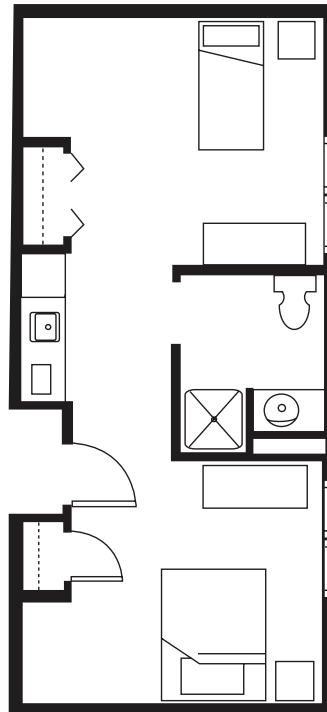

ASSISTED LIVING | SUITES

STUDIO
300 - 375 SQ FT

ONE BEDROOM
462 OR 473 SQ FT

B

BRANDYWINE

HADDONFIELD
ASSISTED LIVING AND MEMORY CARE

132 WARWICK ROAD
HADDONFIELD, NJ 08033
856.429.5500
RUI.NET

 @BRANDYWINEHADDONFIELD

All square footage is approximate & subject to availability.

MEMORY CARE | SUITES

STUDIO
300 - 375 SQ FT

**ONE BEDROOM
OR COMPANION**
455 OR 481 SQ FT

All square footage is approximate & subject to availability.