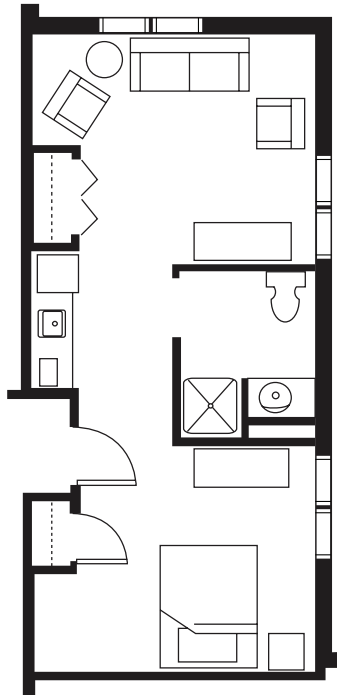

ASSISTED LIVING | SUITES

STUDIO
300 - 375 SQ FT

ONE BEDROOM
462 OR 473 SQ FT

B

BRANDYWINE

HADDONFIELD
ASSISTED LIVING AND MEMORY CARE

132 WARWICK ROAD
HADDONFIELD, NJ 08033
856.429.5500
RUI.NET

 @BRANDYWINEHADDONFIELD

All square footage is approximate & subject to availability.

MEMORY CARE | SUITES

STUDIO
300 - 375 SQ FT

**ONE BEDROOM
OR COMPANION**
455 OR 481 SQ FT

All square footage is approximate & subject to availability.