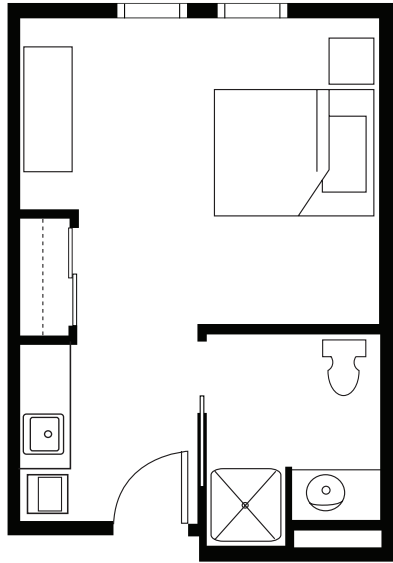

ASSISTED LIVING | SUITES

STUDIO
300 - 375 SQ FT

ONE BEDROOM
462 OR 473 SQ FT

B

BRANDYWINE

HADDONFIELD
ASSISTED LIVING AND MEMORY CARE

132 WARWICK ROAD
HADDONFIELD, NJ 08033
856.429.5500
RUI.NET

 @BRANDYWINEHADDONFIELD

All square footage is approximate & subject to availability.

MEMORY CARE | SUITES

STUDIO
300 - 375 SQ FT

**ONE BEDROOM
OR COMPANION**
455 OR 481 SQ FT

All square footage is approximate & subject to availability.