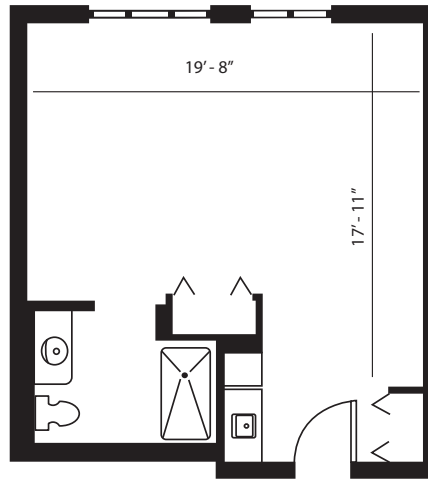

ASSISTED LIVING | SUITES

STUDIO
391 SQ FT

STUDIO DELUXE
450 SQ FT

ONE BEDROOM
384-433 SQ FT

All square footage is approximate & subject to availability.

B

BRANDYWINE

THE SAVOY
ASSISTED LIVING AND MEMORY CARE

5515 LITTLE NECK PKWY
QUEENS, NY 11362
718.423.7900
WWW.RUI.NET

All square footage is approximate & subject to availability.

MEMORY CARE | SUITES

STUDIO
391 SQ FT

STUDIO DELUXE
450 SQ FT

B

BRANDYWINE

THE SAVOY
ASSISTED LIVING AND MEMORY CARE

5515 LITTLE NECK PKWY
QUEENS, NY 11362
718.423.7900
WWW.RUI.NET

All square footage is approximate & subject to availability.