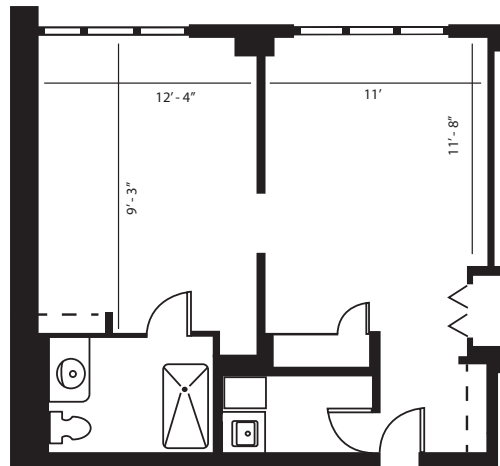

ASSISTED LIVING | SUITES

STUDIO
391 SQ FT

STUDIO DELUXE
450 SQ FT

ONE BEDROOM
384-433 SQ FT

All square footage is approximate & subject to availability.

B

BRANDYWINE

THE SAVOY
ASSISTED LIVING AND MEMORY CARE

5515 LITTLE NECK PKWY
QUEENS, NY 11362
718.423.7900
WWW.RUI.NET

ASSISTED LIVING | SUITES

ONE BEDROOM DELUXE

450-479 SQ FT

TWO BEDROOM

679 SQ FT

B BRANDYWINE

THE SAVOY
ASSISTED LIVING AND MEMORY CARE

5515 LITTLE NECK PKWY
QUEENS, NY 11362
718.423.7900
WWW.RUI.NET

All square footage is approximate & subject to availability.

MEMORY CARE | SUITES

STUDIO
391 SQ FT

STUDIO DELUXE
450 SQ FT

B

BRANDYWINE

THE SAVOY
ASSISTED LIVING AND MEMORY CARE