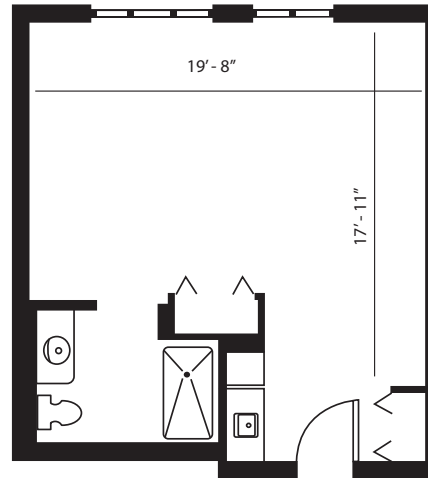

ASSISTED LIVING | SUITES

STUDIO
391 SQ FT

STUDIO DELUXE
450 SQ FT

ONE BEDROOM
384-433 SQ FT

All square footage is approximate & subject to availability.

B

BRANDYWINE

THE SAVOY
ASSISTED LIVING AND MEMORY CARE

5515 LITTLE NECK PKWY
QUEENS, NY 11362
718.423.7900
WWW.RUI.NET

ASSISTED LIVING | SUITES

ONE BEDROOM DELUXE

450-479 SQ FT

TWO BEDROOM

679 SQ FT

B BRANDYWINE

THE SAVOY
ASSISTED LIVING AND MEMORY CARE

5515 LITTLE NECK PKWY
QUEENS, NY 11362
718.423.7900
WWW.RUI.NET

All square footage is approximate & subject to availability.

MEMORY CARE | SUITES

STUDIO
391 SQ FT

STUDIO DELUXE
450 SQ FT

B

BRANDYWINE

THE SAVOY
ASSISTED LIVING AND MEMORY CARE