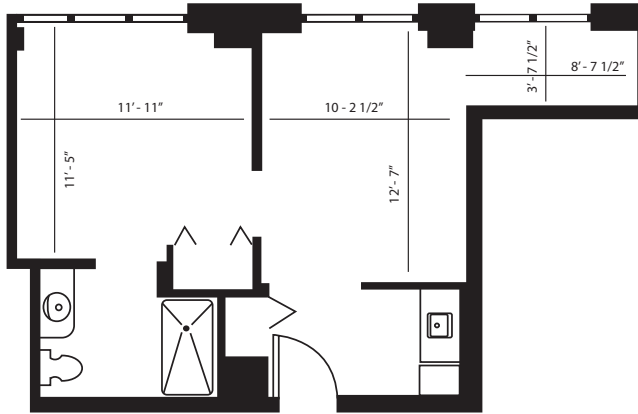

ASSISTED LIVING | SUITES

STUDIO
391 SQ FT

STUDIO DELUXE
450 SQ FT

ONE BEDROOM
384-433 SQ FT

All square footage is approximate & subject to availability.

B

BRANDYWINE

THE SAVOY
ASSISTED LIVING AND MEMORY CARE

5515 LITTLE NECK PKWY
QUEENS, NY 11362
718.423.7900
WWW.RUI.NET

ASSISTED LIVING | SUITES

ONE BEDROOM DELUXE

450-479 SQ FT

TWO BEDROOM

679 SQ FT

B BRANDYWINE

THE SAVOY
ASSISTED LIVING AND MEMORY CARE

5515 LITTLE NECK PKWY
QUEENS, NY 11362
718.423.7900
WWW.RUI.NET

All square footage is approximate & subject to availability.

MEMORY CARE | SUITES

STUDIO
391 SQ FT

STUDIO DELUXE
450 SQ FT

B

BRANDYWINE

THE SAVOY
ASSISTED LIVING AND MEMORY CARE