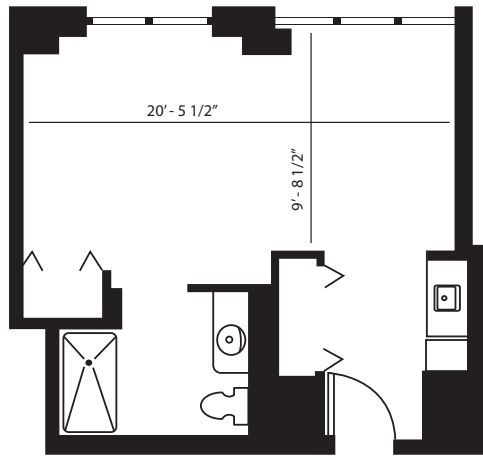

ASSISTED LIVING | SUITES

STUDIO
391 SQ FT

STUDIO DELUXE
450 SQ FT

ONE BEDROOM
384-433 SQ FT

All square footage is approximate & subject to availability.

B

BRANDYWINE

THE SAVOY
ASSISTED LIVING AND MEMORY CARE

5515 LITTLE NECK PKWY
QUEENS, NY 11362
718.423.7900
WWW.RUI.NET

ASSISTED LIVING | SUITES

ONE BEDROOM DELUXE

450-479 SQ FT

TWO BEDROOM

679 SQ FT

B BRANDYWINE

THE SAVOY
ASSISTED LIVING AND MEMORY CARE

5515 LITTLE NECK PKWY
QUEENS, NY 11362
718.423.7900
WWW.RUI.NET

All square footage is approximate & subject to availability.

MEMORY CARE | SUITES

STUDIO
391 SQ FT

STUDIO DELUXE
450 SQ FT

B

BRANDYWINE

THE SAVOY
ASSISTED LIVING AND MEMORY CARE