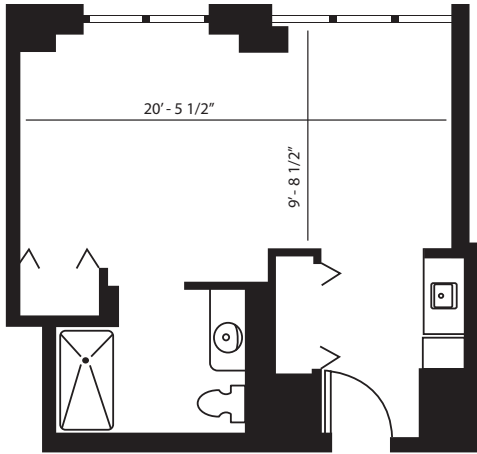

ASSISTED LIVING | SUITES

STUDIO
391 SQ FT

STUDIO DELUXE
450 SQ FT

ONE BEDROOM
384-433 SQ FT

All square footage is approximate & subject to availability.

B

BRANDYWINE

THE SAVOY
ASSISTED LIVING AND MEMORY CARE

5515 LITTLE NECK PKWY
QUEENS, NY 11362
718.423.7900
WWW.RUI.NET

ASSISTED LIVING | SUITES

ONE BEDROOM DELUXE

450-479 SQ FT

TWO BEDROOM

679 SQ FT

B BRANDYWINE

THE SAVOY
ASSISTED LIVING AND MEMORY CARE

5515 LITTLE NECK PKWY
QUEENS, NY 11362
718.423.7900
WWW.RUI.NET

All square footage is approximate & subject to availability.

MEMORY CARE | SUITES

STUDIO
391 SQ FT

STUDIO DELUXE
450 SQ FT

B

BRANDYWINE

THE SAVOY
ASSISTED LIVING AND MEMORY CARE