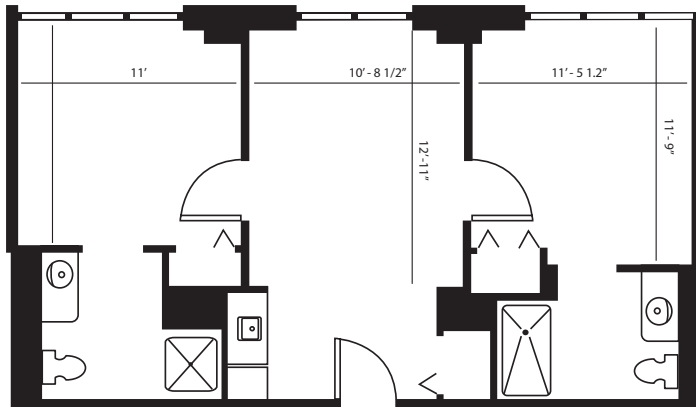

ASSISTED LIVING | SUITES

STUDIO
391 SQ FT

STUDIO DELUXE
450 SQ FT

ONE BEDROOM
384-433 SQ FT

All square footage is approximate & subject to availability.

B

BRANDYWINE

THE SAVOY
ASSISTED LIVING AND MEMORY CARE

5515 LITTLE NECK PKWY
QUEENS, NY 11362
718.423.7900
WWW.RUI.NET

ASSISTED LIVING | SUITES

ONE BEDROOM DELUXE

450-479 SQ FT

TWO BEDROOM

679 SQ FT

B BRANDYWINE

THE SAVOY
ASSISTED LIVING AND MEMORY CARE

5515 LITTLE NECK PKWY
QUEENS, NY 11362
718.423.7900
WWW.RUI.NET

All square footage is approximate & subject to availability.

MEMORY CARE | SUITES

STUDIO
391 SQ FT

STUDIO DELUXE
450 SQ FT

B

BRANDYWINE

THE SAVOY
ASSISTED LIVING AND MEMORY CARE