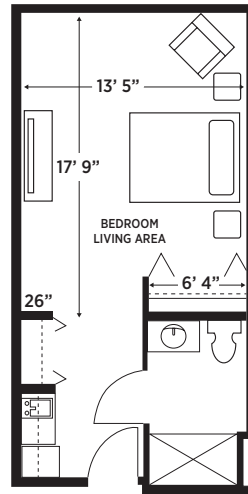

# ASSISTED LIVING | SUITES

**STUDIO**  
310 SQ FT

**STUDIO DELUXE**  
390 SQ FT

**ONE BEDROOM**  
460 SQ FT

**ONE BEDROOM DELUXE**  
620-780 SQ FT

B

**BRANDYWINE**

SEASIDE POINTE  
ASSISTED LIVING AND MEMORY CARE