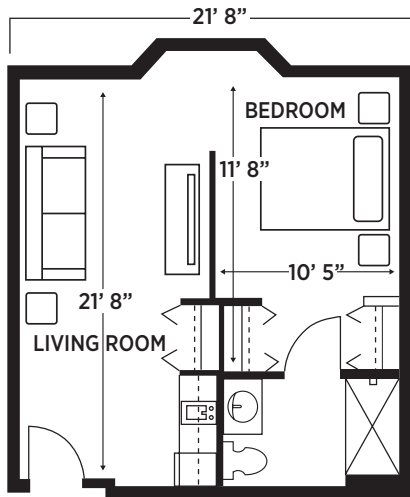

# ASSISTED LIVING | SUITES

**STUDIO**  
310 SQ FT

**STUDIO DELUXE**  
390 SQ FT

**ONE BEDROOM**  
460 SQ FT

**ONE BEDROOM DELUXE**  
620-780 SQ FT

B

**BRANDYWINE**

SEASIDE POINTE  
ASSISTED LIVING AND MEMORY CARE