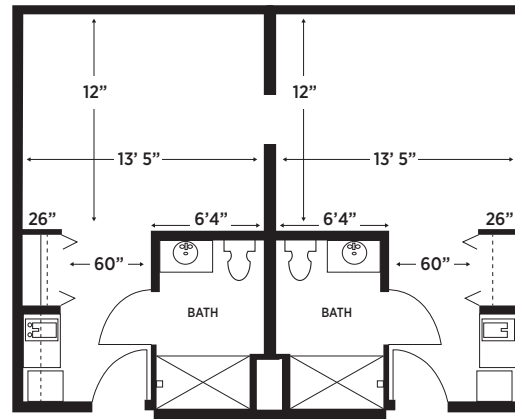

# ASSISTED LIVING | SUITES

**STUDIO**  
310 SQ FT

**STUDIO DELUXE**  
390 SQ FT

**ONE BEDROOM**  
460 SQ FT

**ONE BEDROOM DELUXE**  
620-780 SQ FT

B

**BRANDYWINE**

SEASIDE POINTE  
ASSISTED LIVING AND MEMORY CARE