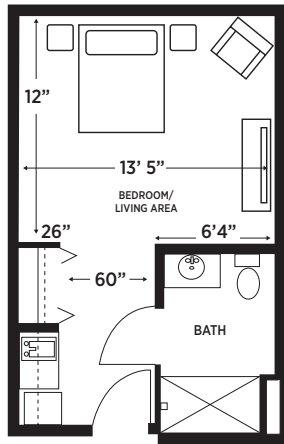

# ASSISTED LIVING | SUITES

**STUDIO**  
310 SQ FT

**STUDIO DELUXE**  
390 SQ FT

**ONE BEDROOM**  
460 SQ FT

**ONE BEDROOM DELUXE**  
620-780 SQ FT

B

**BRANDYWINE**

SEASIDE POINTE  
ASSISTED LIVING AND MEMORY CARE