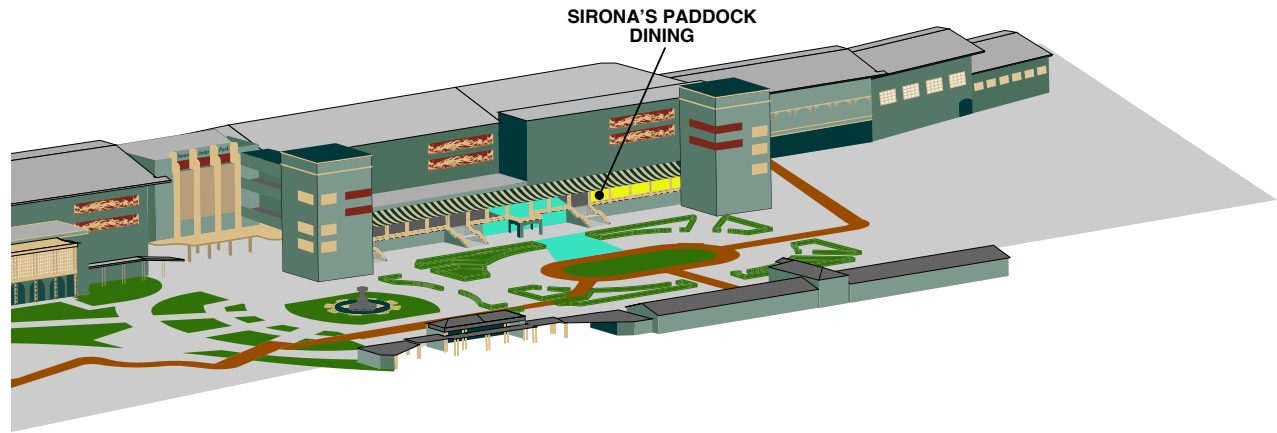

Santa Anita Park

Facility Map

- 100-TO-1 CLUB
- CLOCKERS' CORNER
- EDDIE LOGAN SUITE
- FRONTRUNNER RESTAURANT
- GRANDSTAND RESERVED SEATS
- CLUB LOGE BOX SEATS
- CLUBHOUSE BOX SEATS
- SILKS 3RD & 4TH FLOOR DINING
- SIRONA'S PADDOCK DINING
- STRETCH RUN SUITES
- GRANDSTAND BOX SEATS
- THE DIRECTORS' ROOM
- LUXURY SUITES
- TRACKSIDE DINING
- 5TH FLOOR SILKS DINING
- THE VIEW
- ★ CHANDELIER ROOM DINING

Santa Anita Park

Interior Levels Map