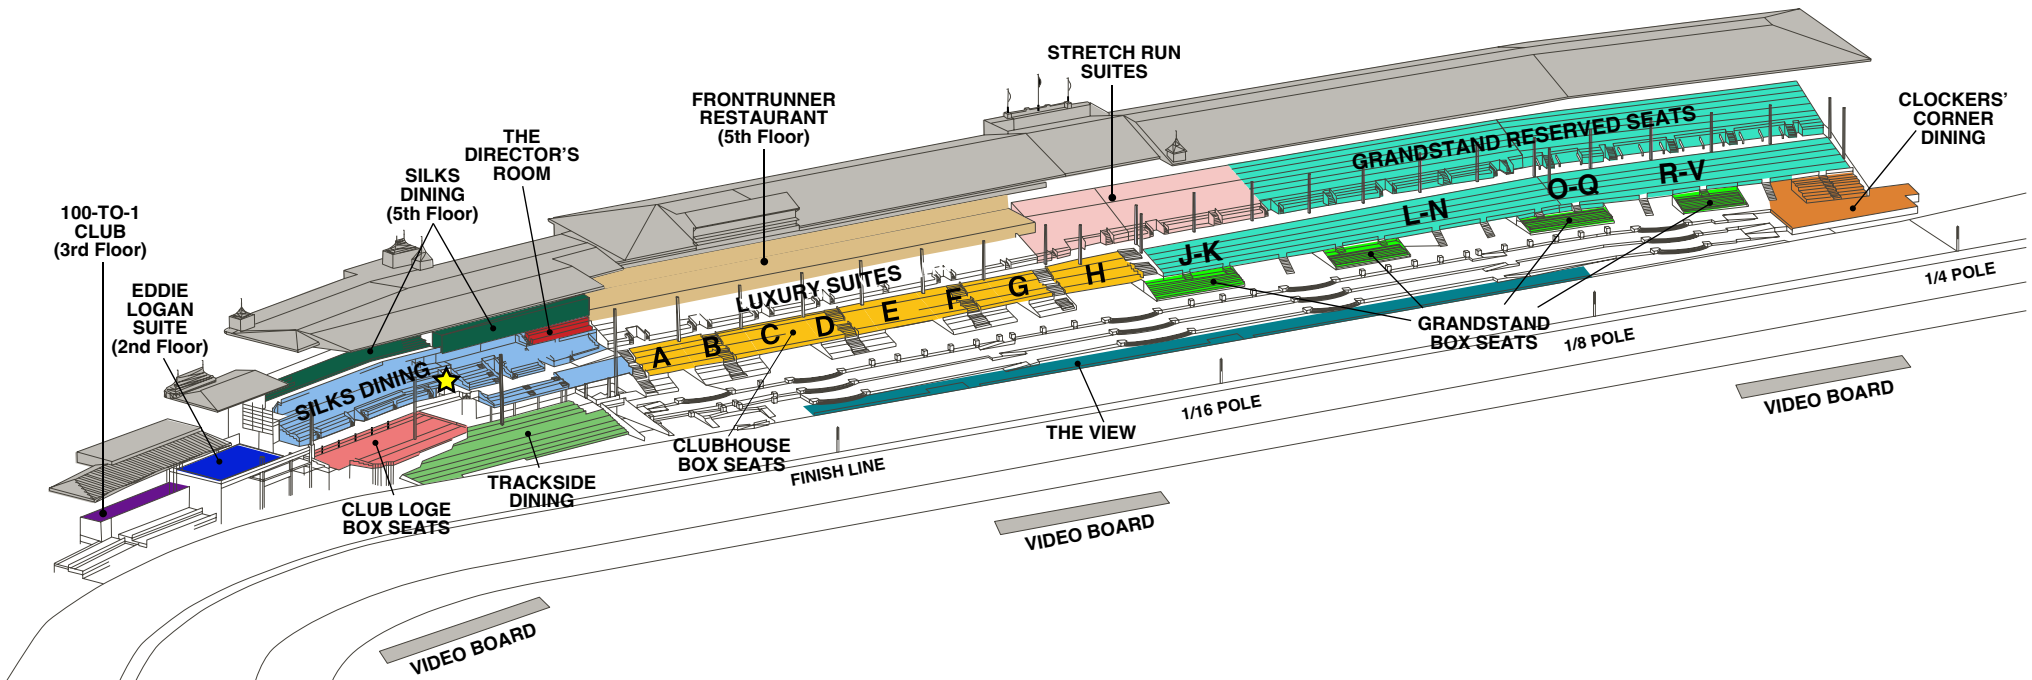

Santa Anita Park

Facility Map

- 100-TO-1 CLUB
- CLOCKERS' CORNER
- EDDIE LOGAN SUITE
- FRONTRUNNER RESTAURANT
- GRANDSTAND RESERVED SEATS
- CLUB LOGE BOX SEATS
- CLUBHOUSE BOX SEATS
- SILKS 3RD & 4TH FLOOR DINING
- SIRONA'S PADDOCK DINING
- STRETCH RUN SUITES
- GRANDSTAND BOX SEATS
- THE DIRECTORS' ROOM
- LUXURY SUITES
- TRACKSIDE DINING
- 5TH FLOOR SILKS DINING
- THE VIEW
- ★ CHANDELIER ROOM DINING

Santa Anita Park

Interior Levels Map