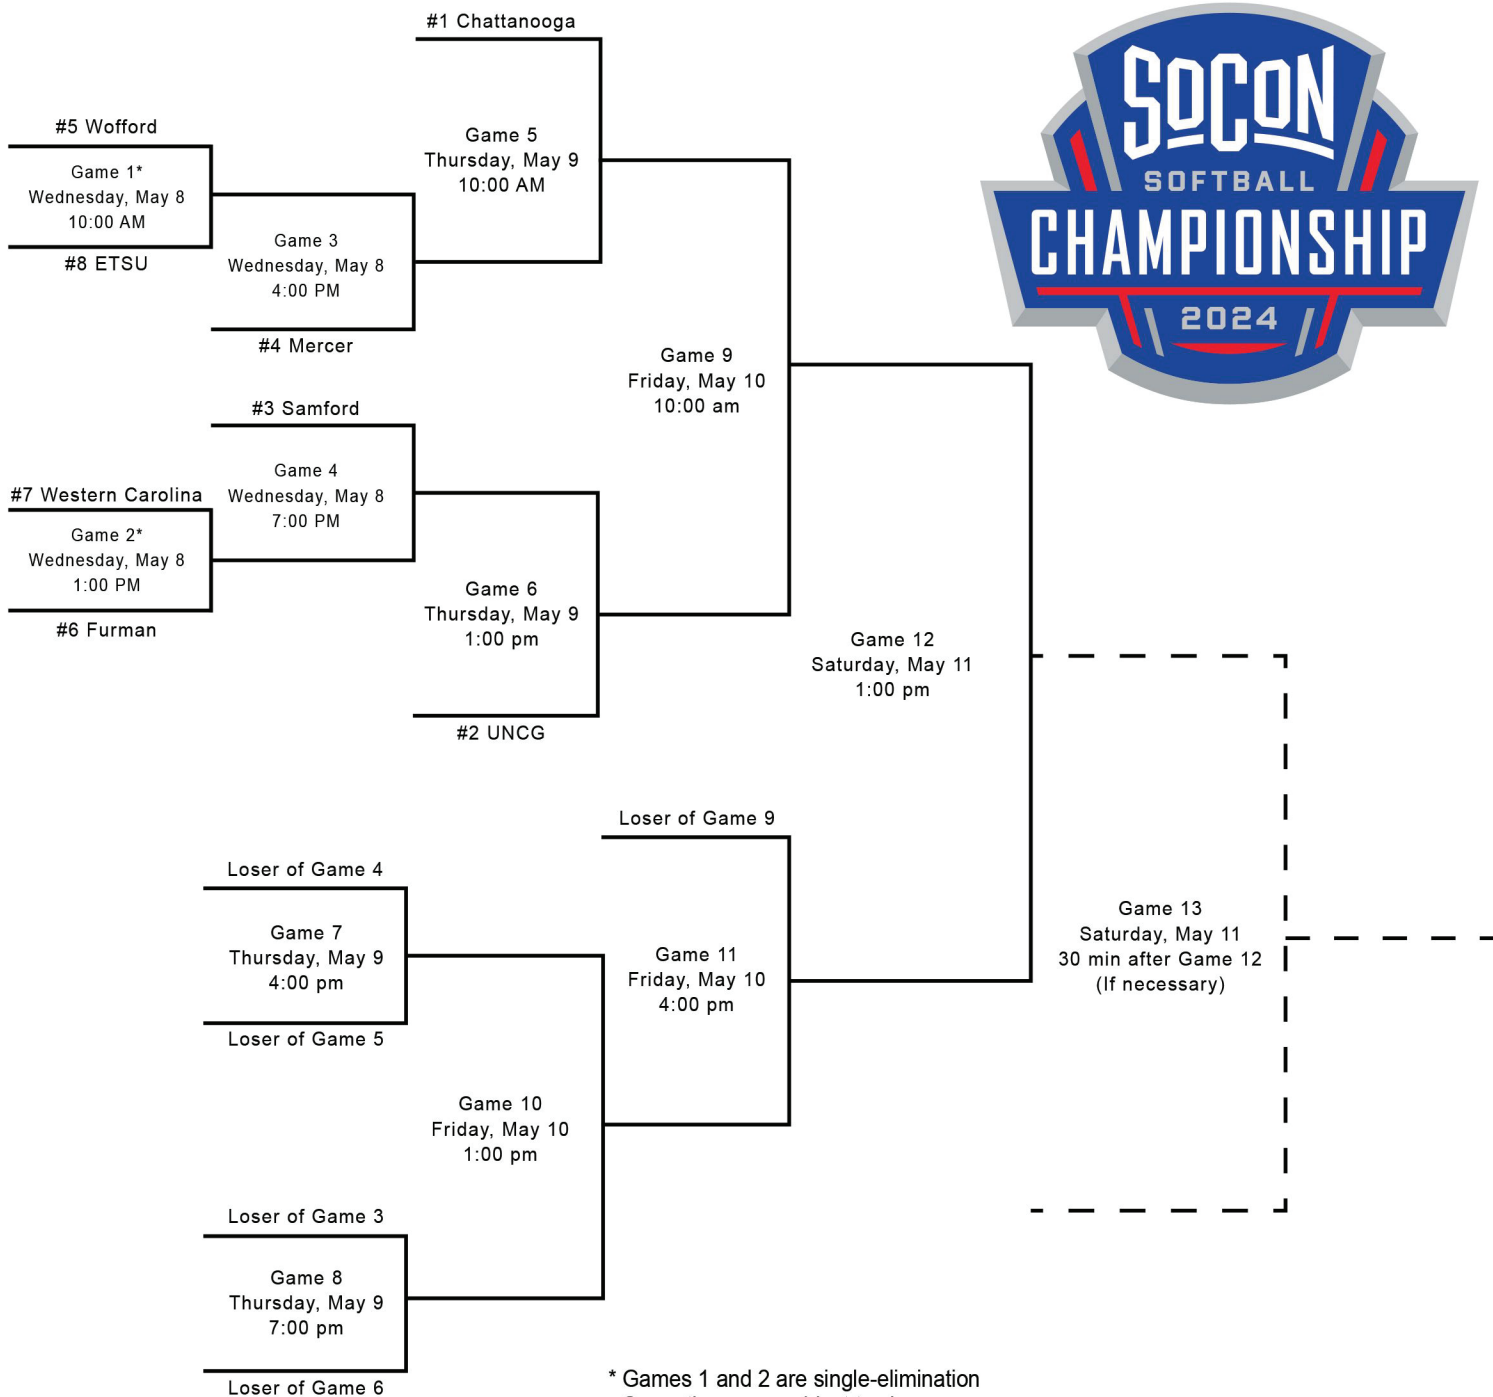

# THE SOUTHERN CONFERENCE 2024 SOFTBALL CHAMPIONSHIP

MAY 8 - 11, 2024 | UNCG | GREENSBORO, N.C.

\* Games 1 and 2 are single-elimination  
 - Game times are subject to change  
 - Tournament winner earns the Southern Conference's automatic bid to the NCAA Regionals