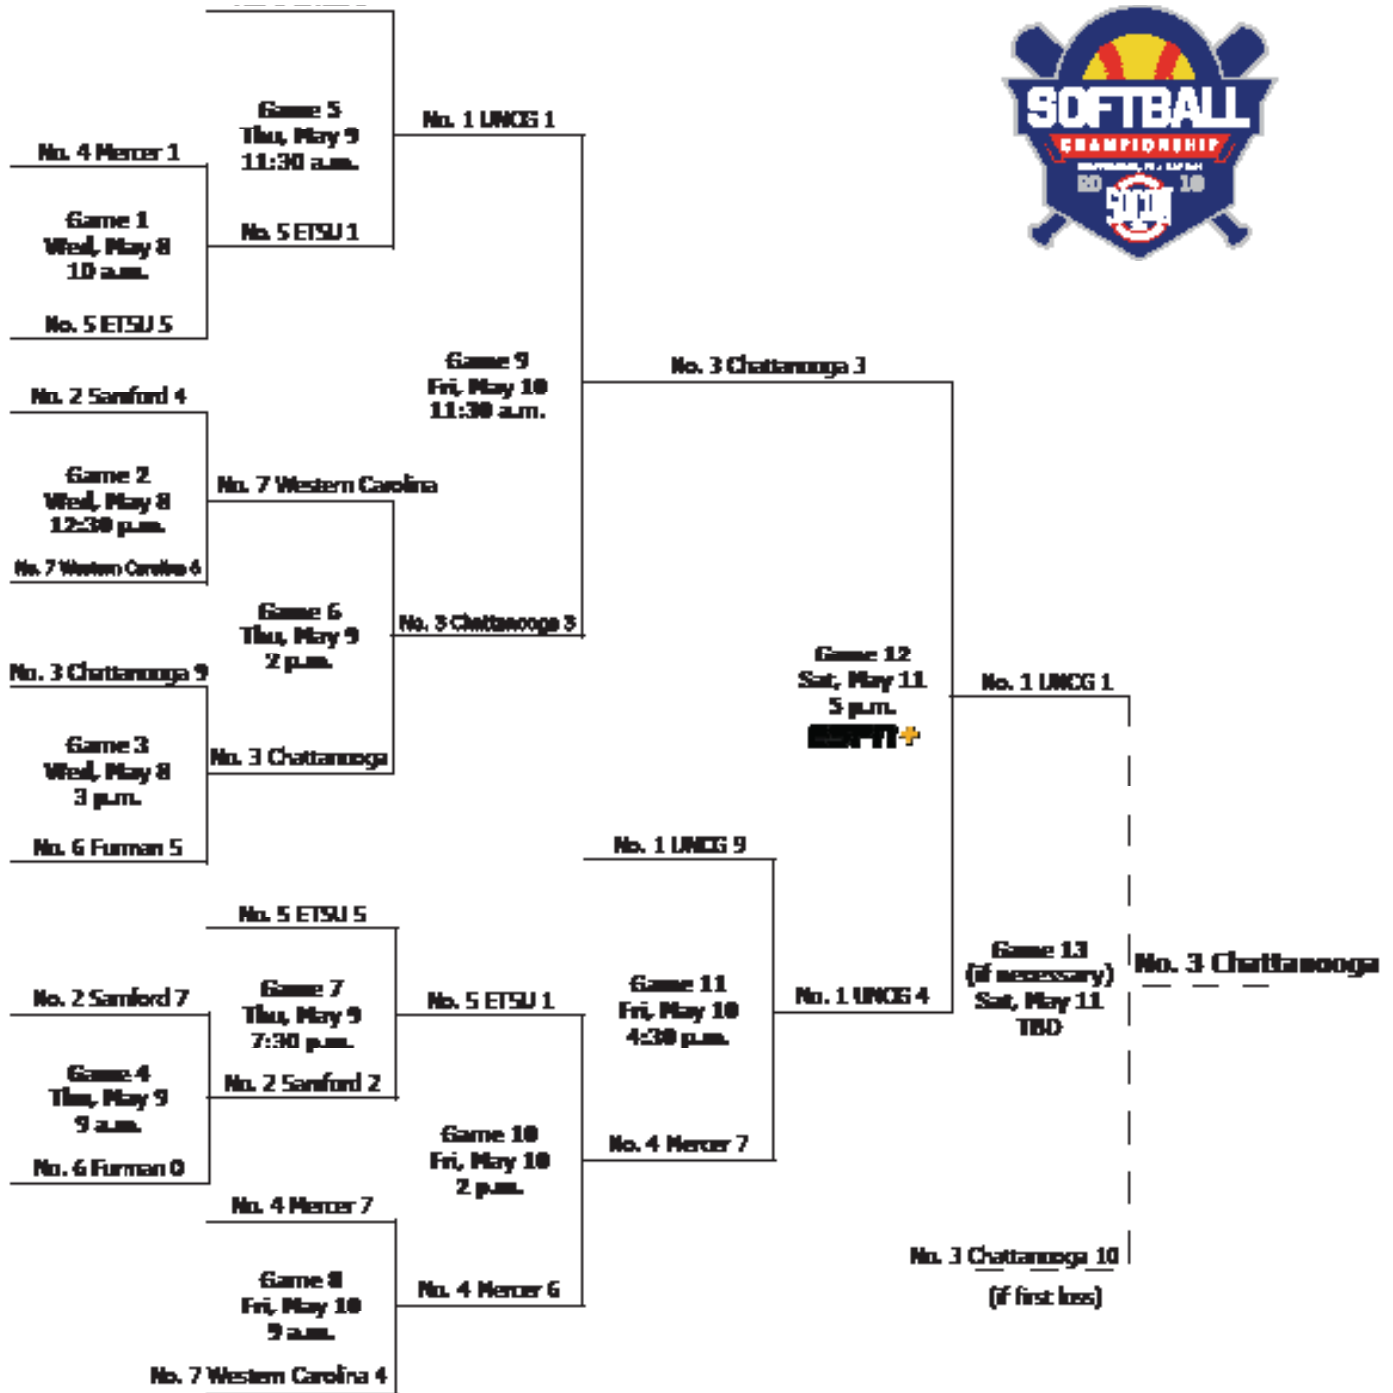

Miscellaneous tournament

- Most double plays turned:** 7, Georgia Southern, 2007
- Most home runs:** 41, 2012 Championship in Boone, N.C.

2019 Championship

Frost Stadium • Chattanooga, Tenn.

2017 Championship