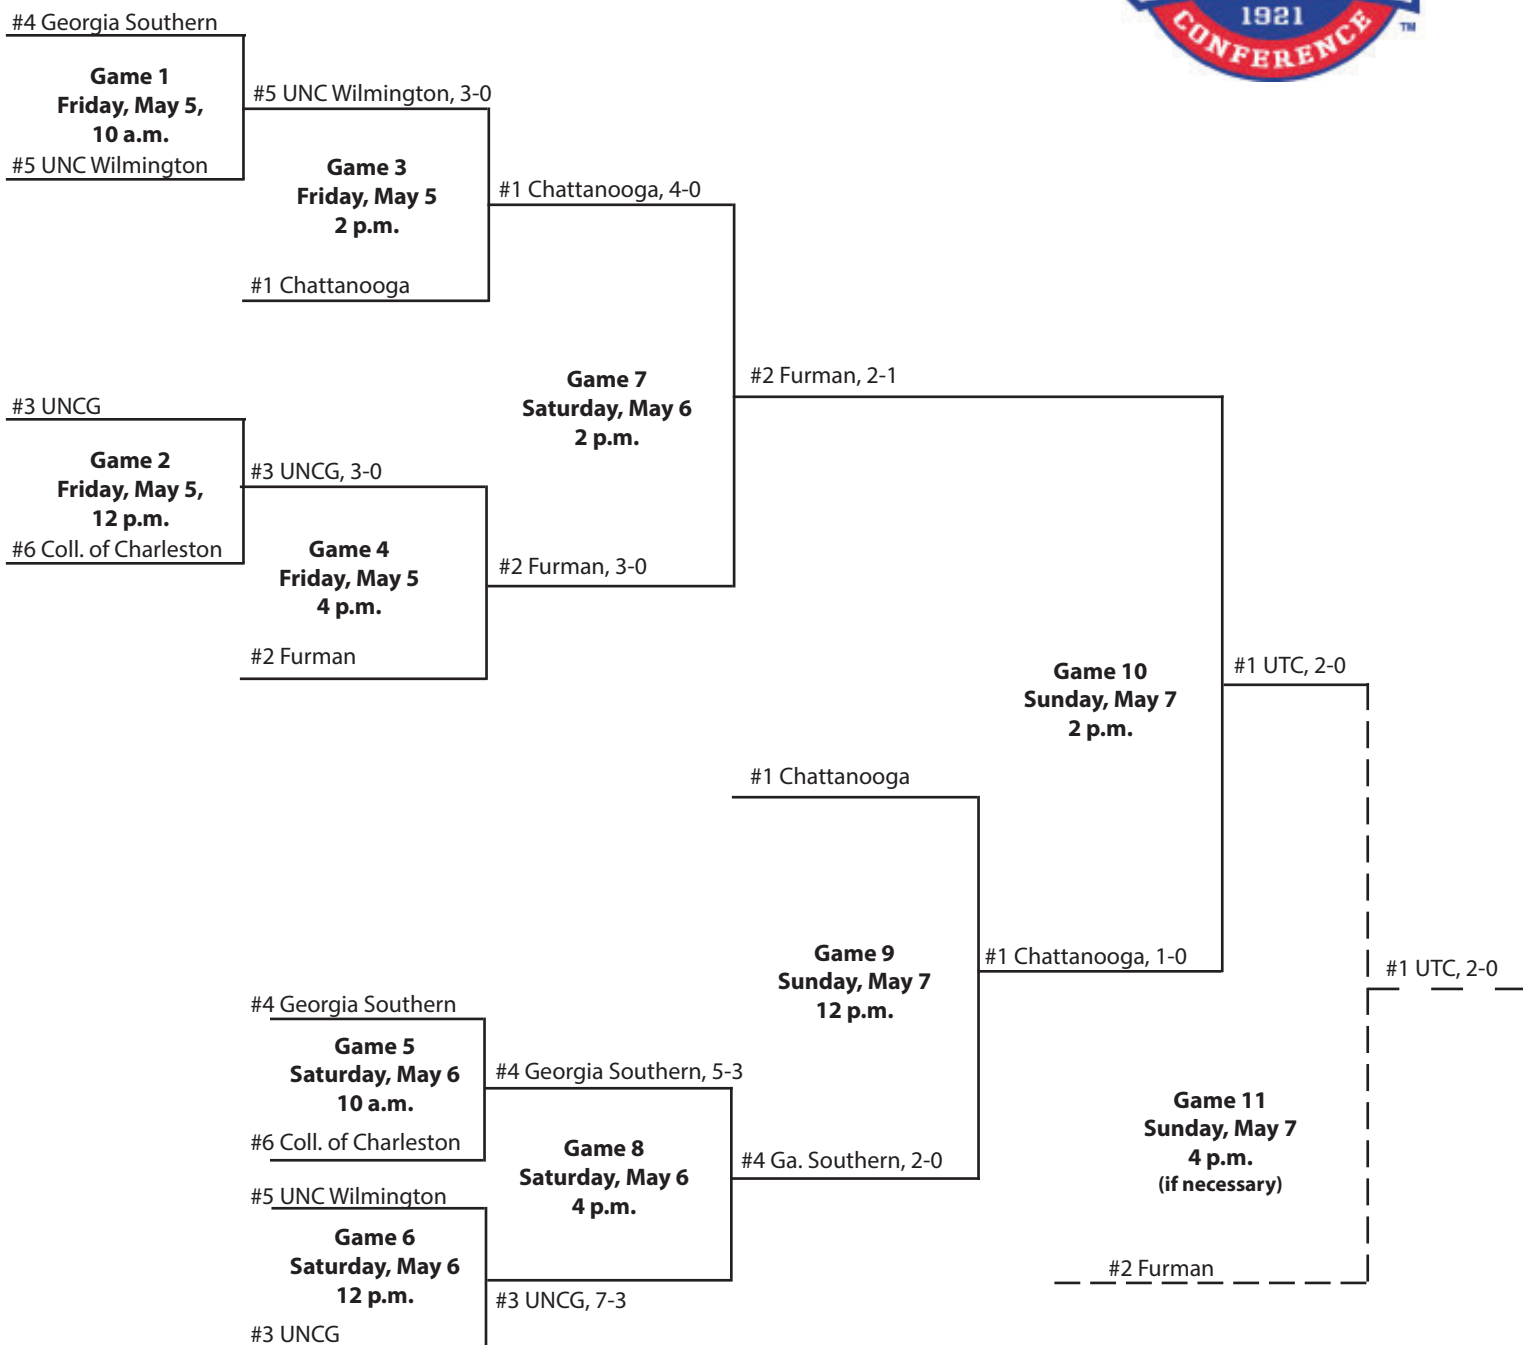

2000 Championship

Greensboro, N.C.