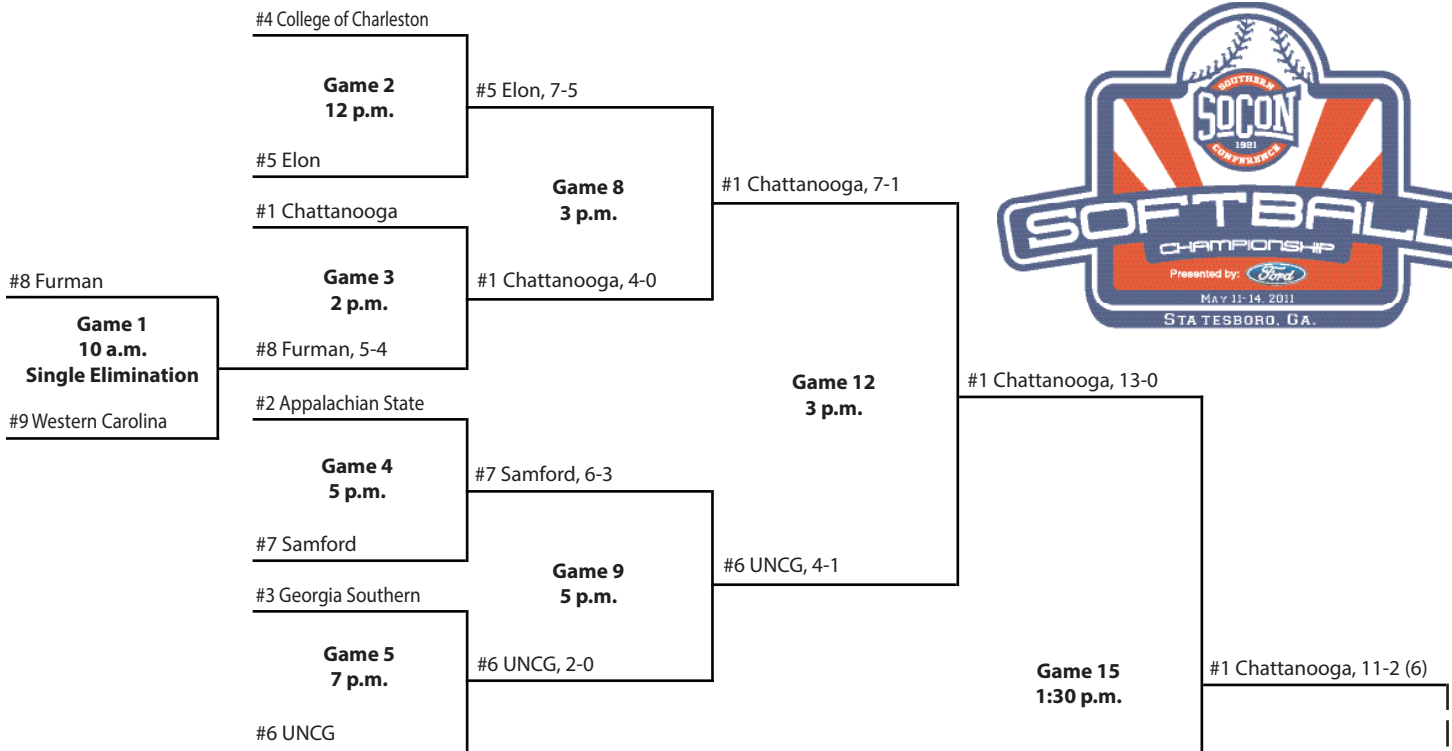

2011 Championship

Eagle Field at the Softball Complex • Statesboro, Ga.

May 11

May 12

May 13

May 14