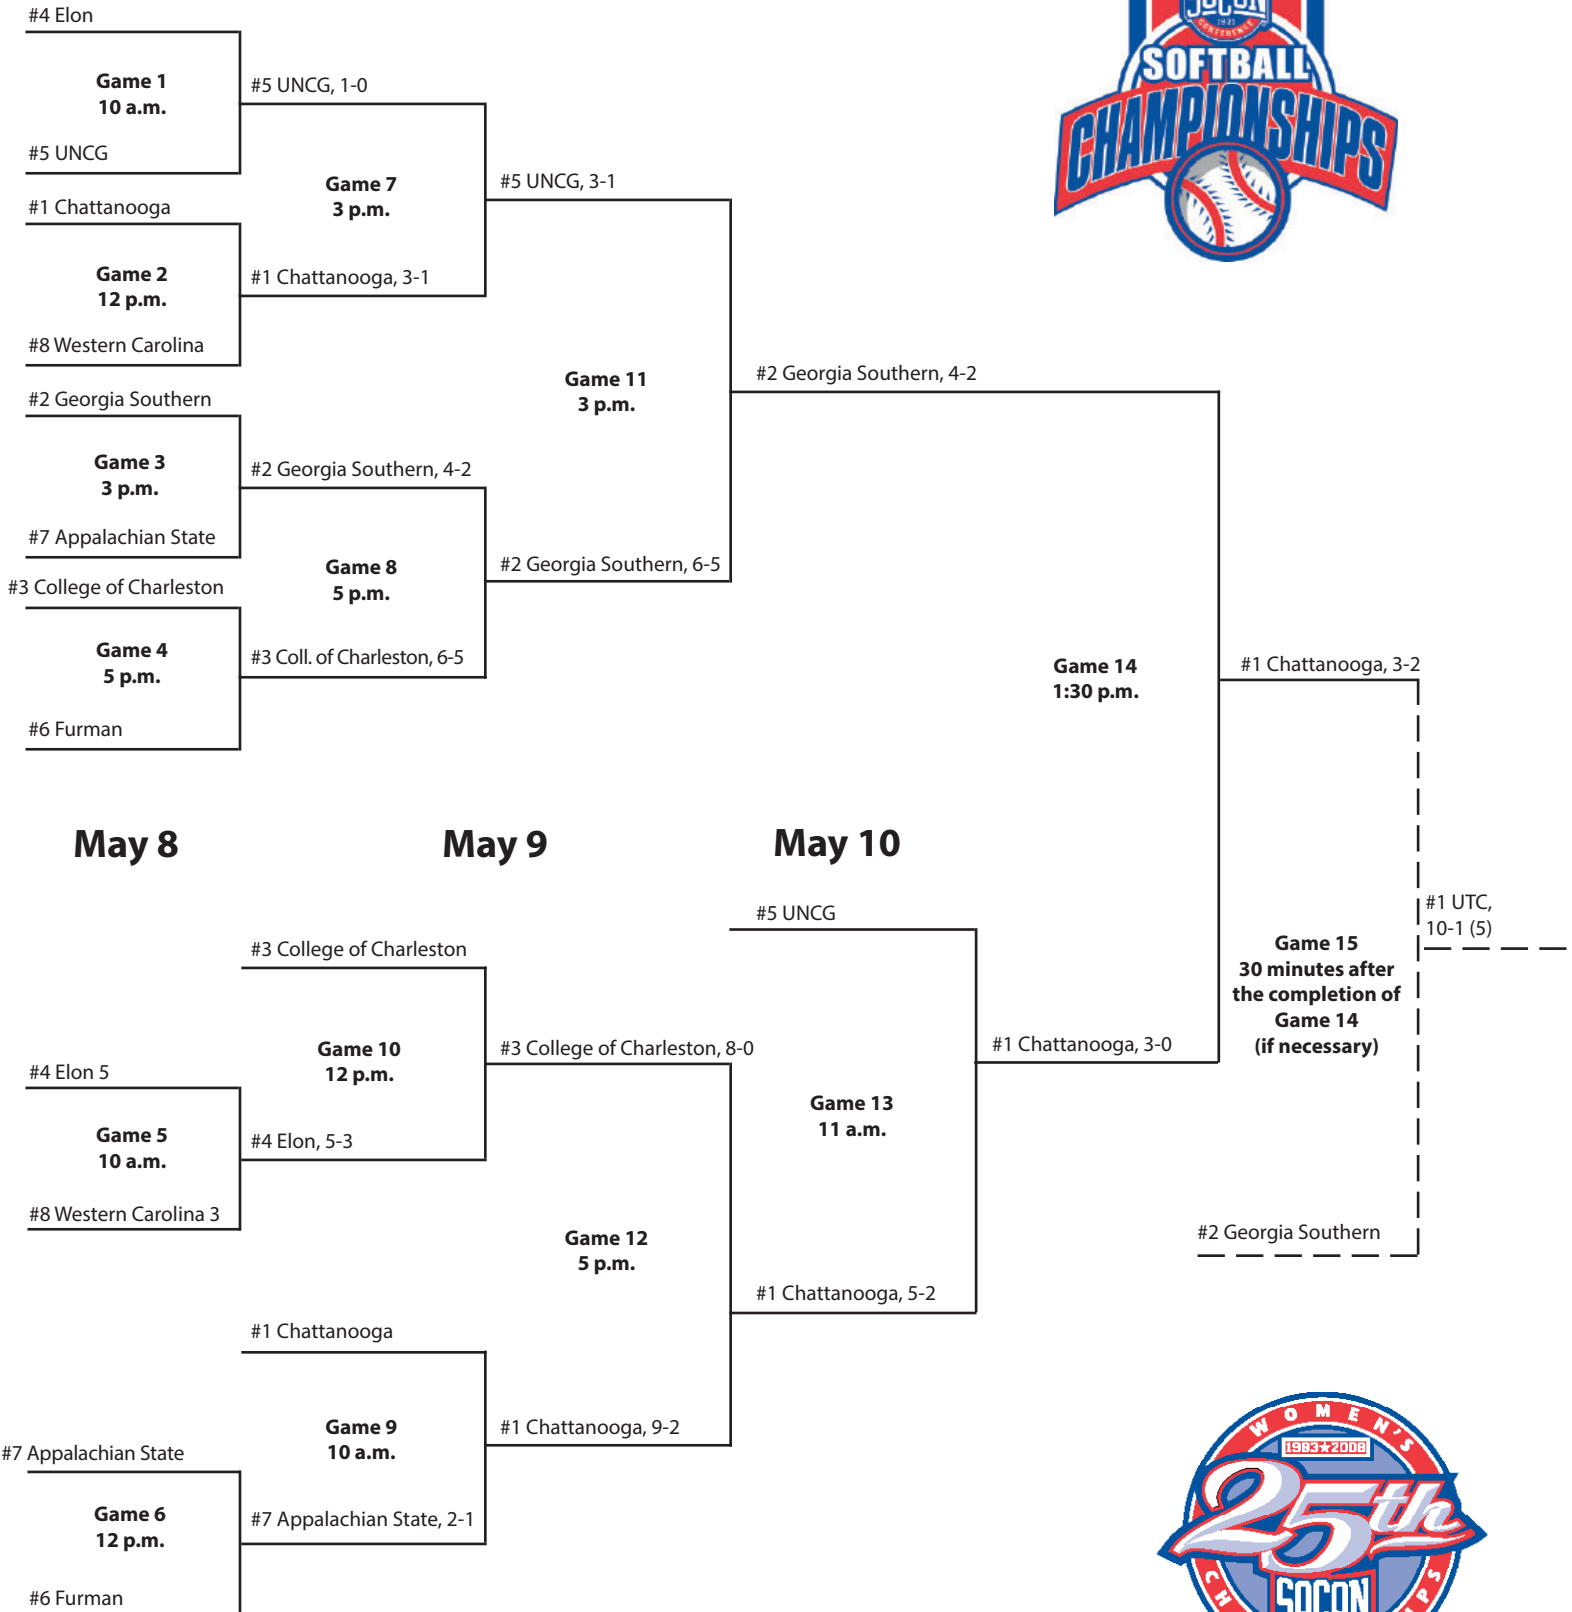

2008 Championship

Patriots Point Athletic Complex • Mt. Pleasant, S.C.

May 7

May 8

May 9

May 10