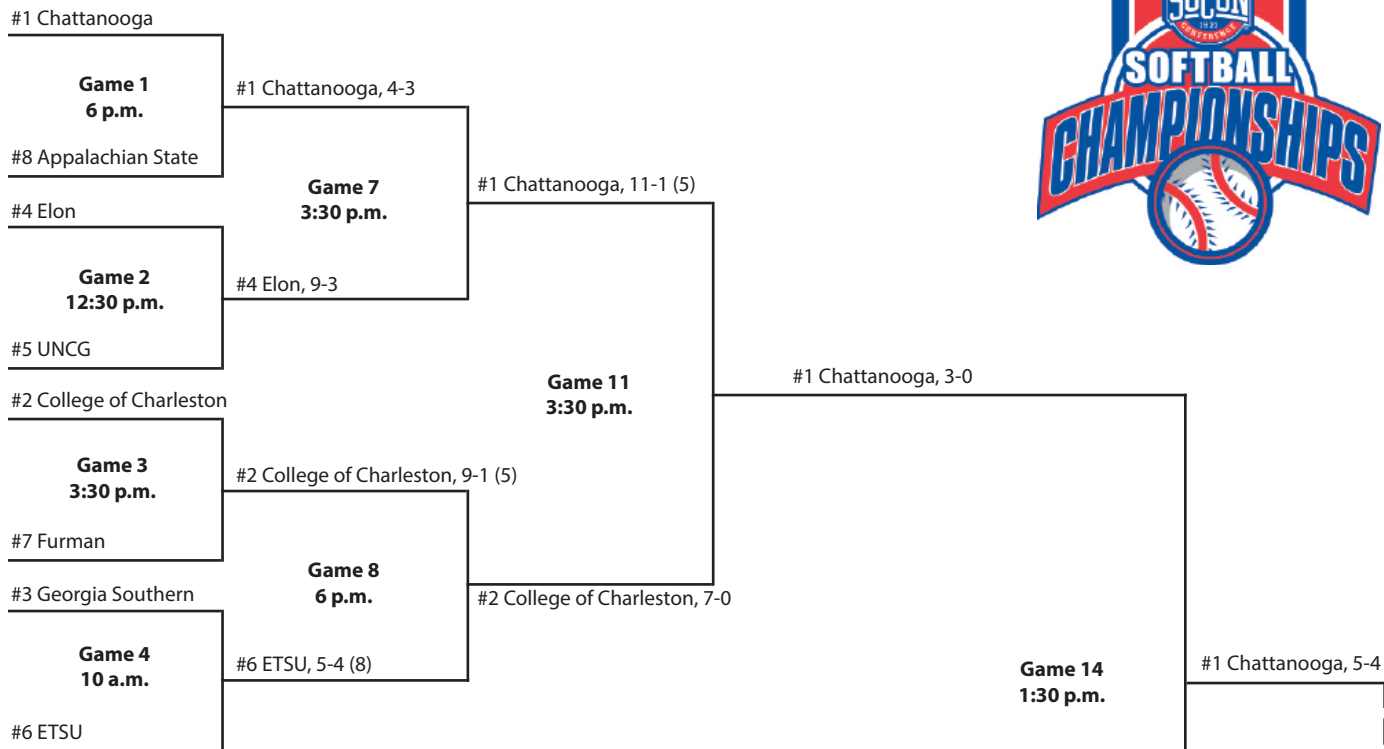

2004 Championship

Jim Frost Stadium • Chattanooga, Tenn.

May 13

May 14

May 15

May 16