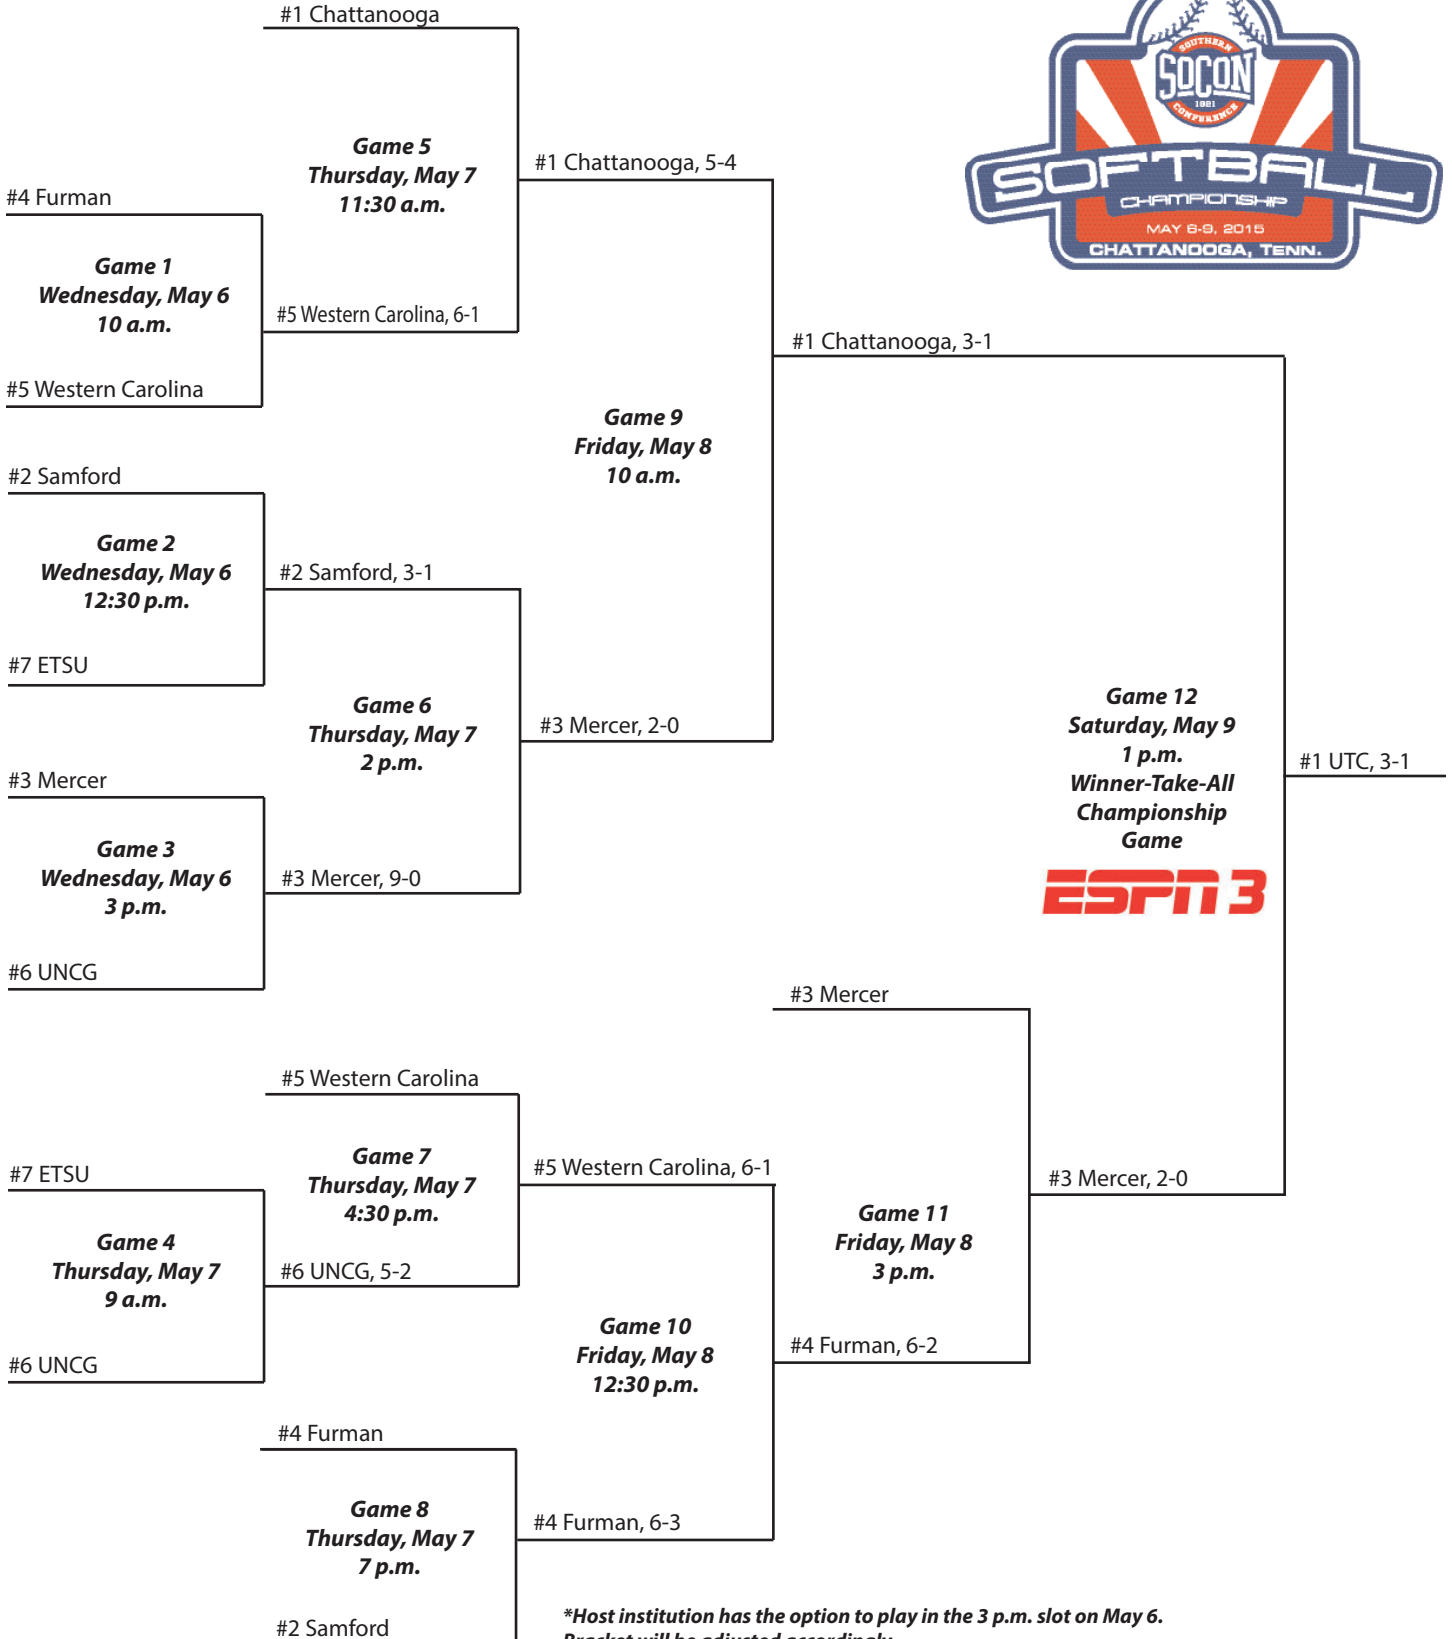

2015 Championship

Jim Frost Softball Complex • Chattanooga, Tenn.

*Host institution has the option to play in the 3 p.m. slot on May 6. Bracket will be adjusted accordingly.

*All times are Eastern