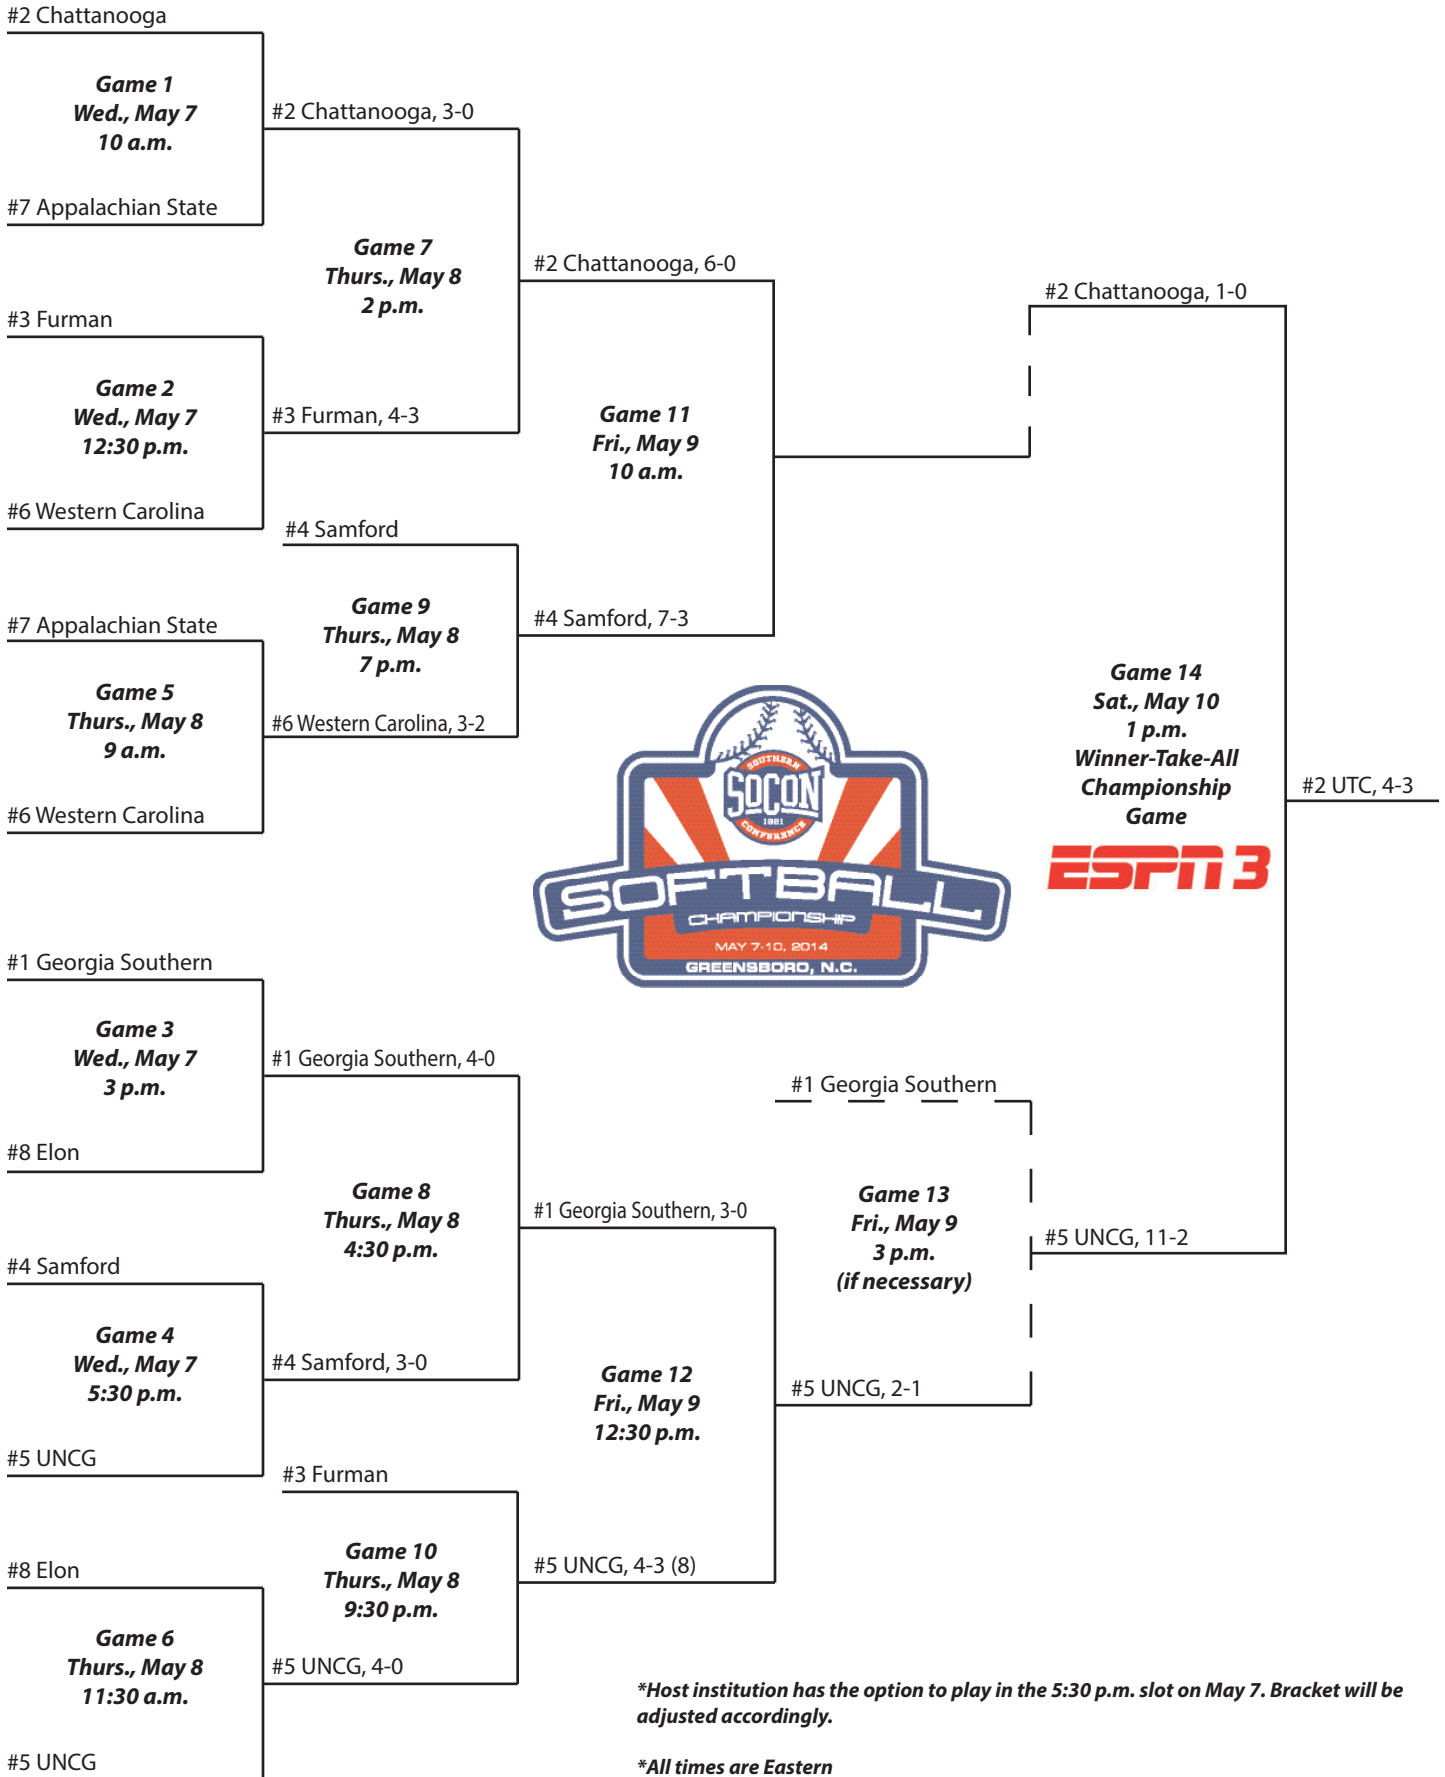

2014 Championship

UNCG Softball Stadium • Greensboro, N.C.