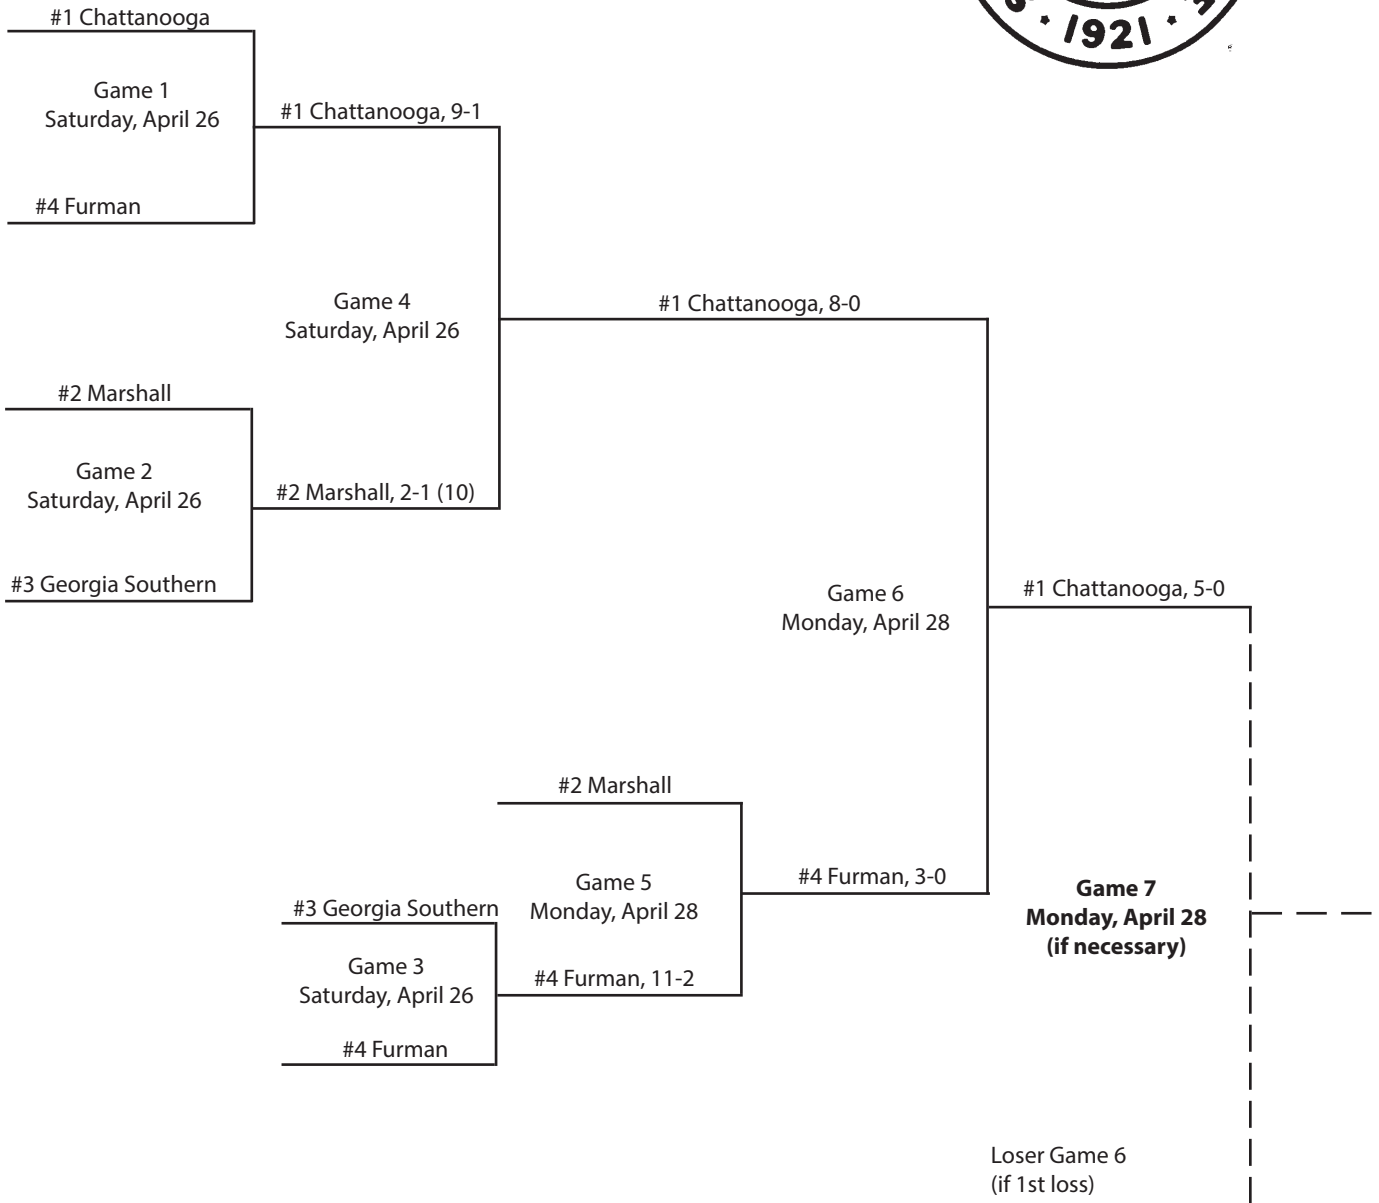

1997 Championship

Huntington, W.Va.