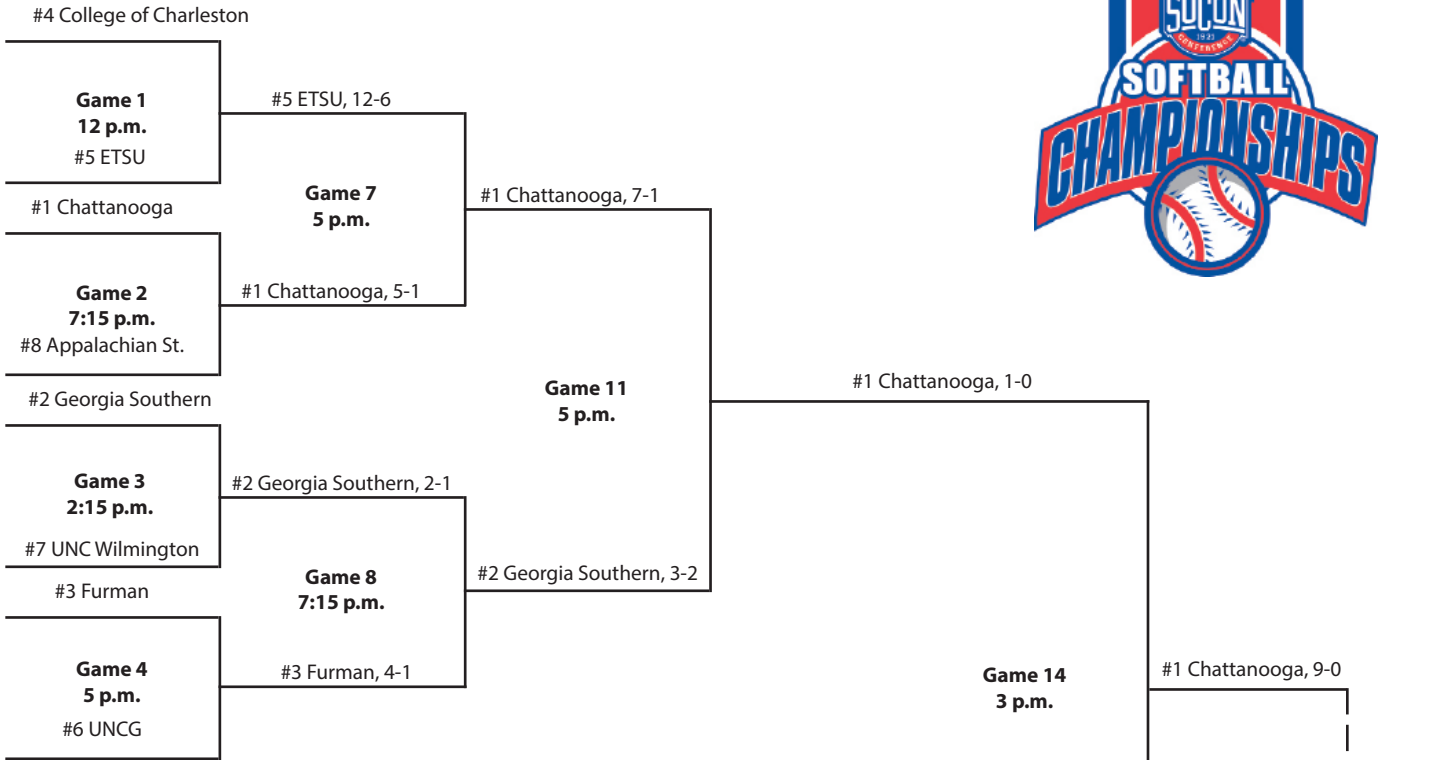

2002 Championship

Chattanooga, Tenn.

May 2

May 3

May 4

May 5