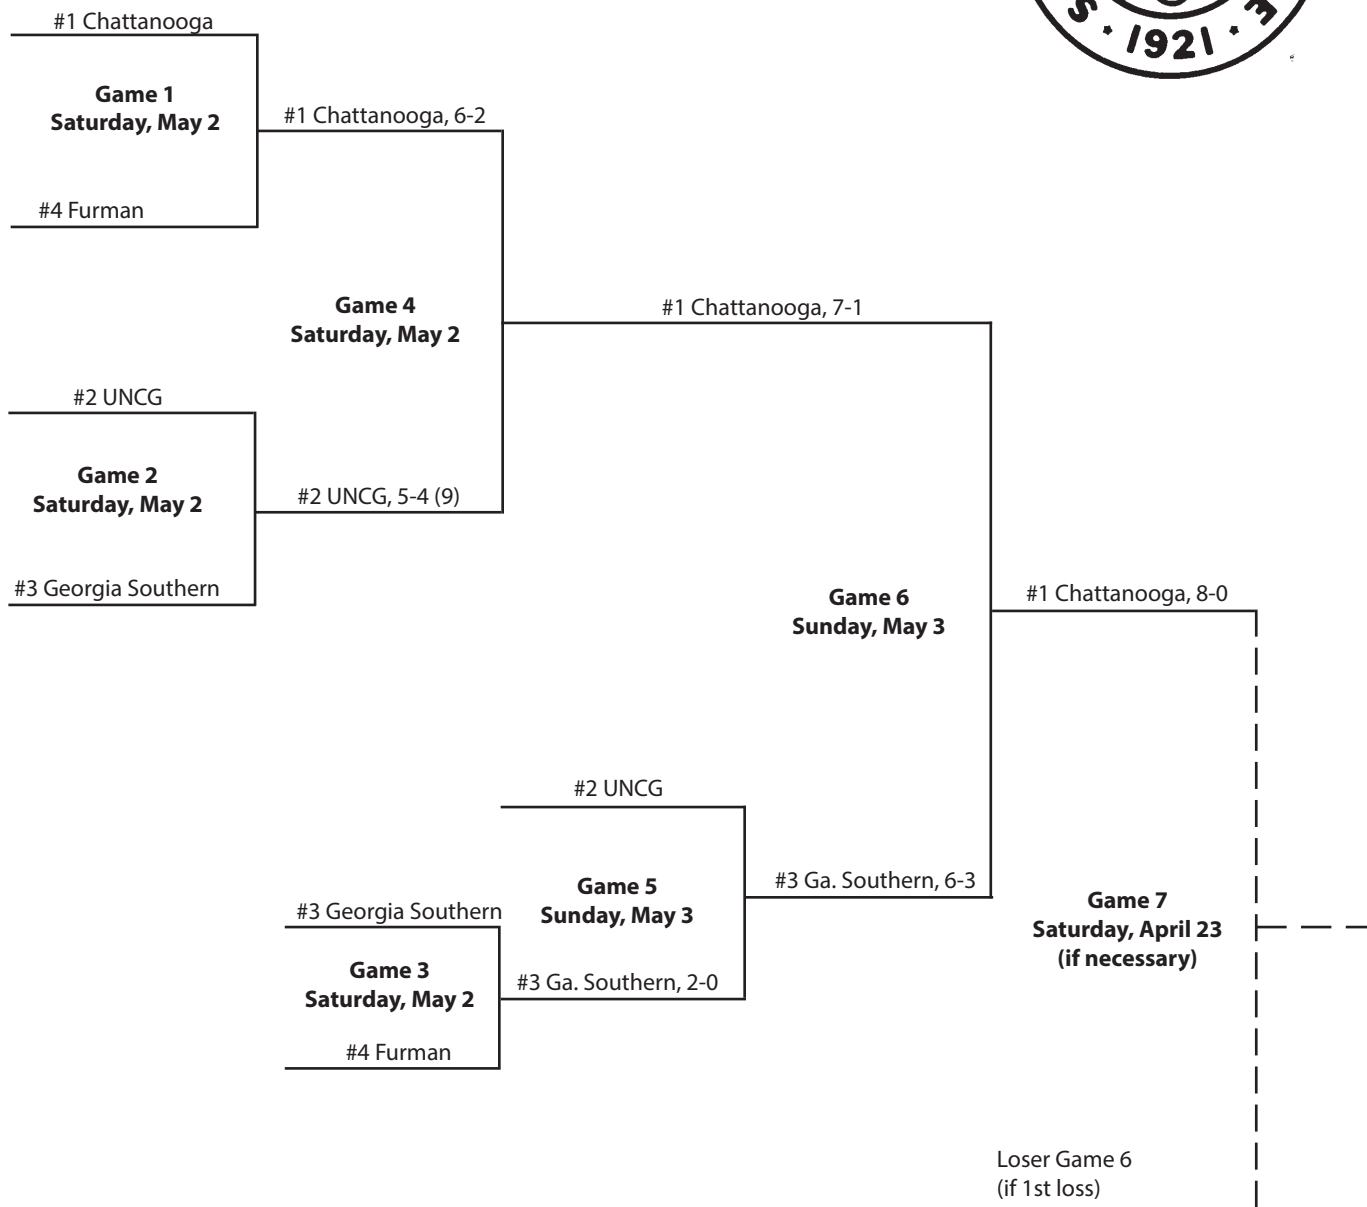

1998 Championship

Chattanooga, Tenn.