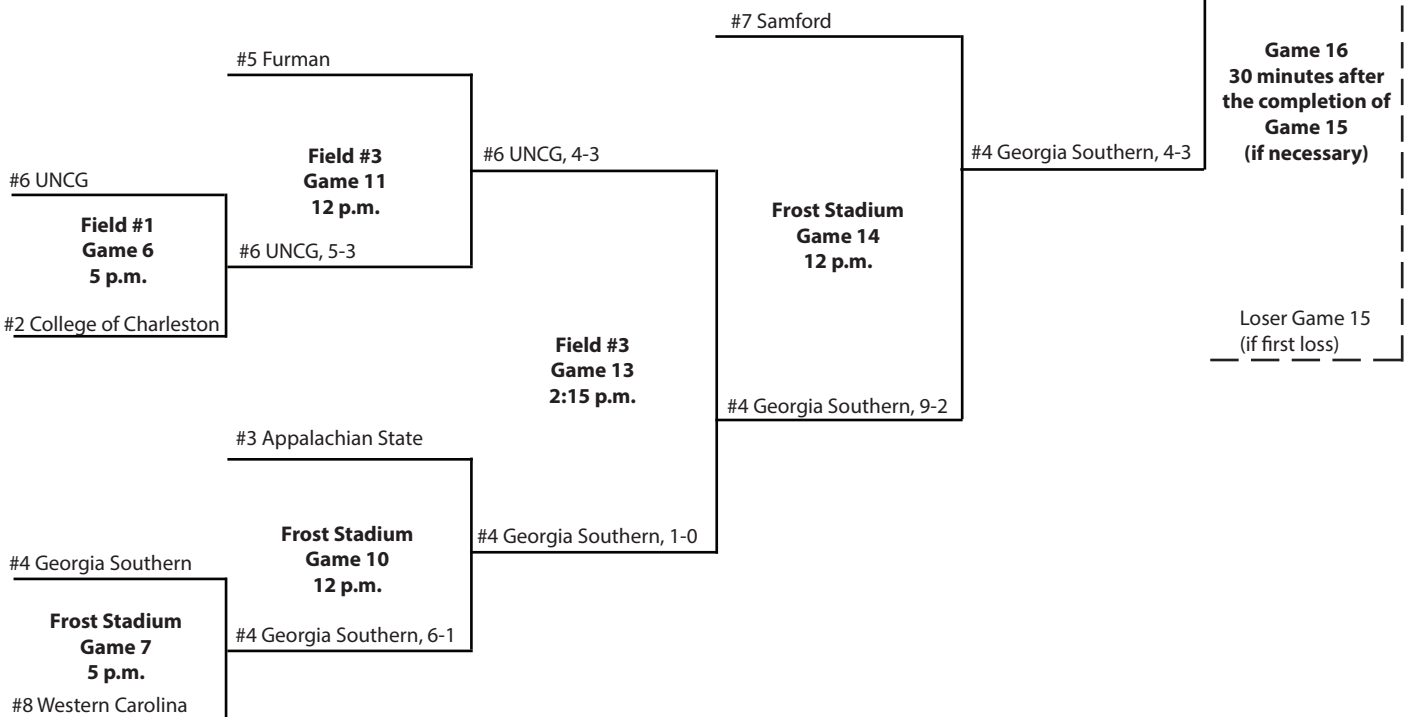

•ALL TIMES ARE EASTERN
•TIMES ARE SUBJECT TO CHANGE