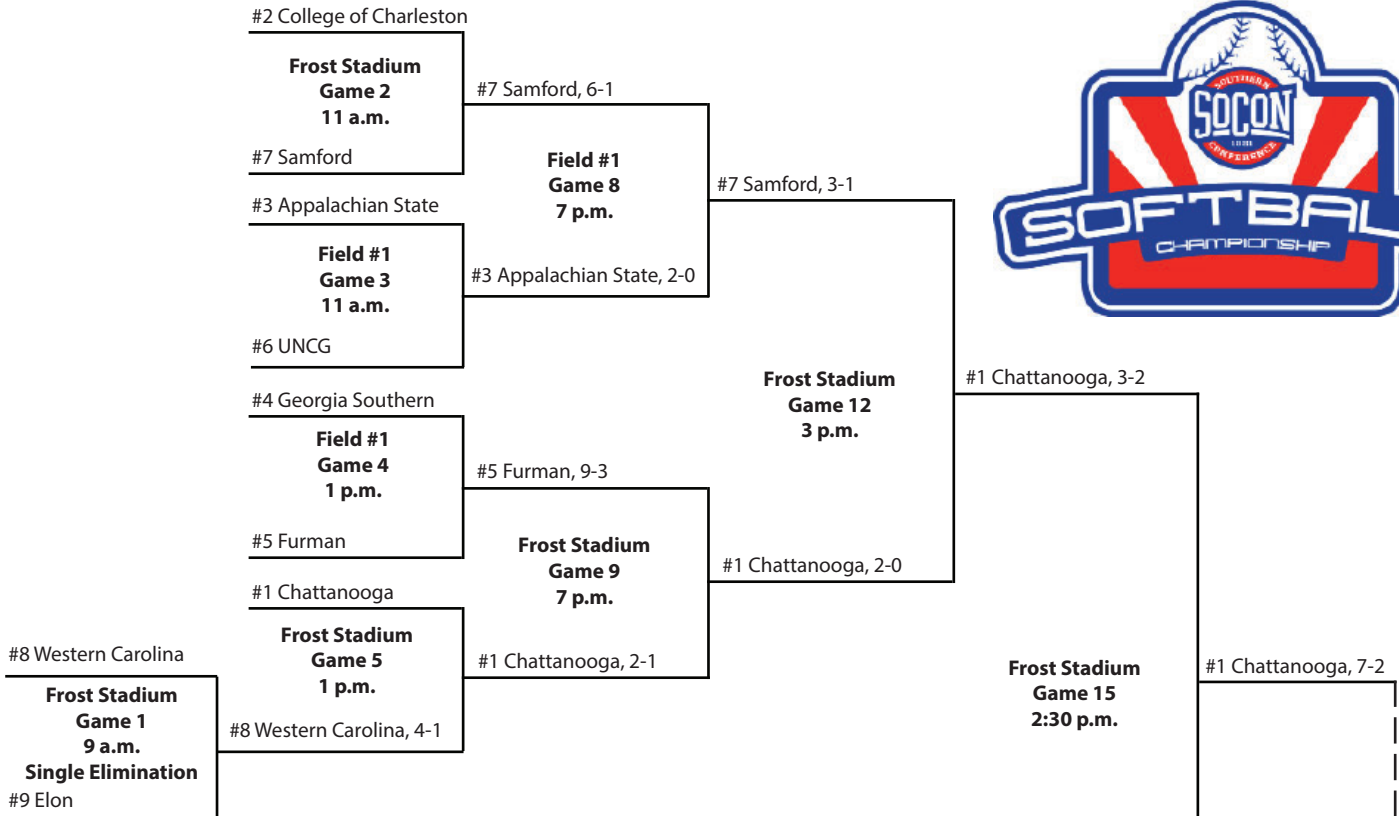

2009 Championship

Jim Frost Softball Complex • Chattanooga, Tenn.

May 7

May 7

May 8

May 9

May 7

May 8

May 9