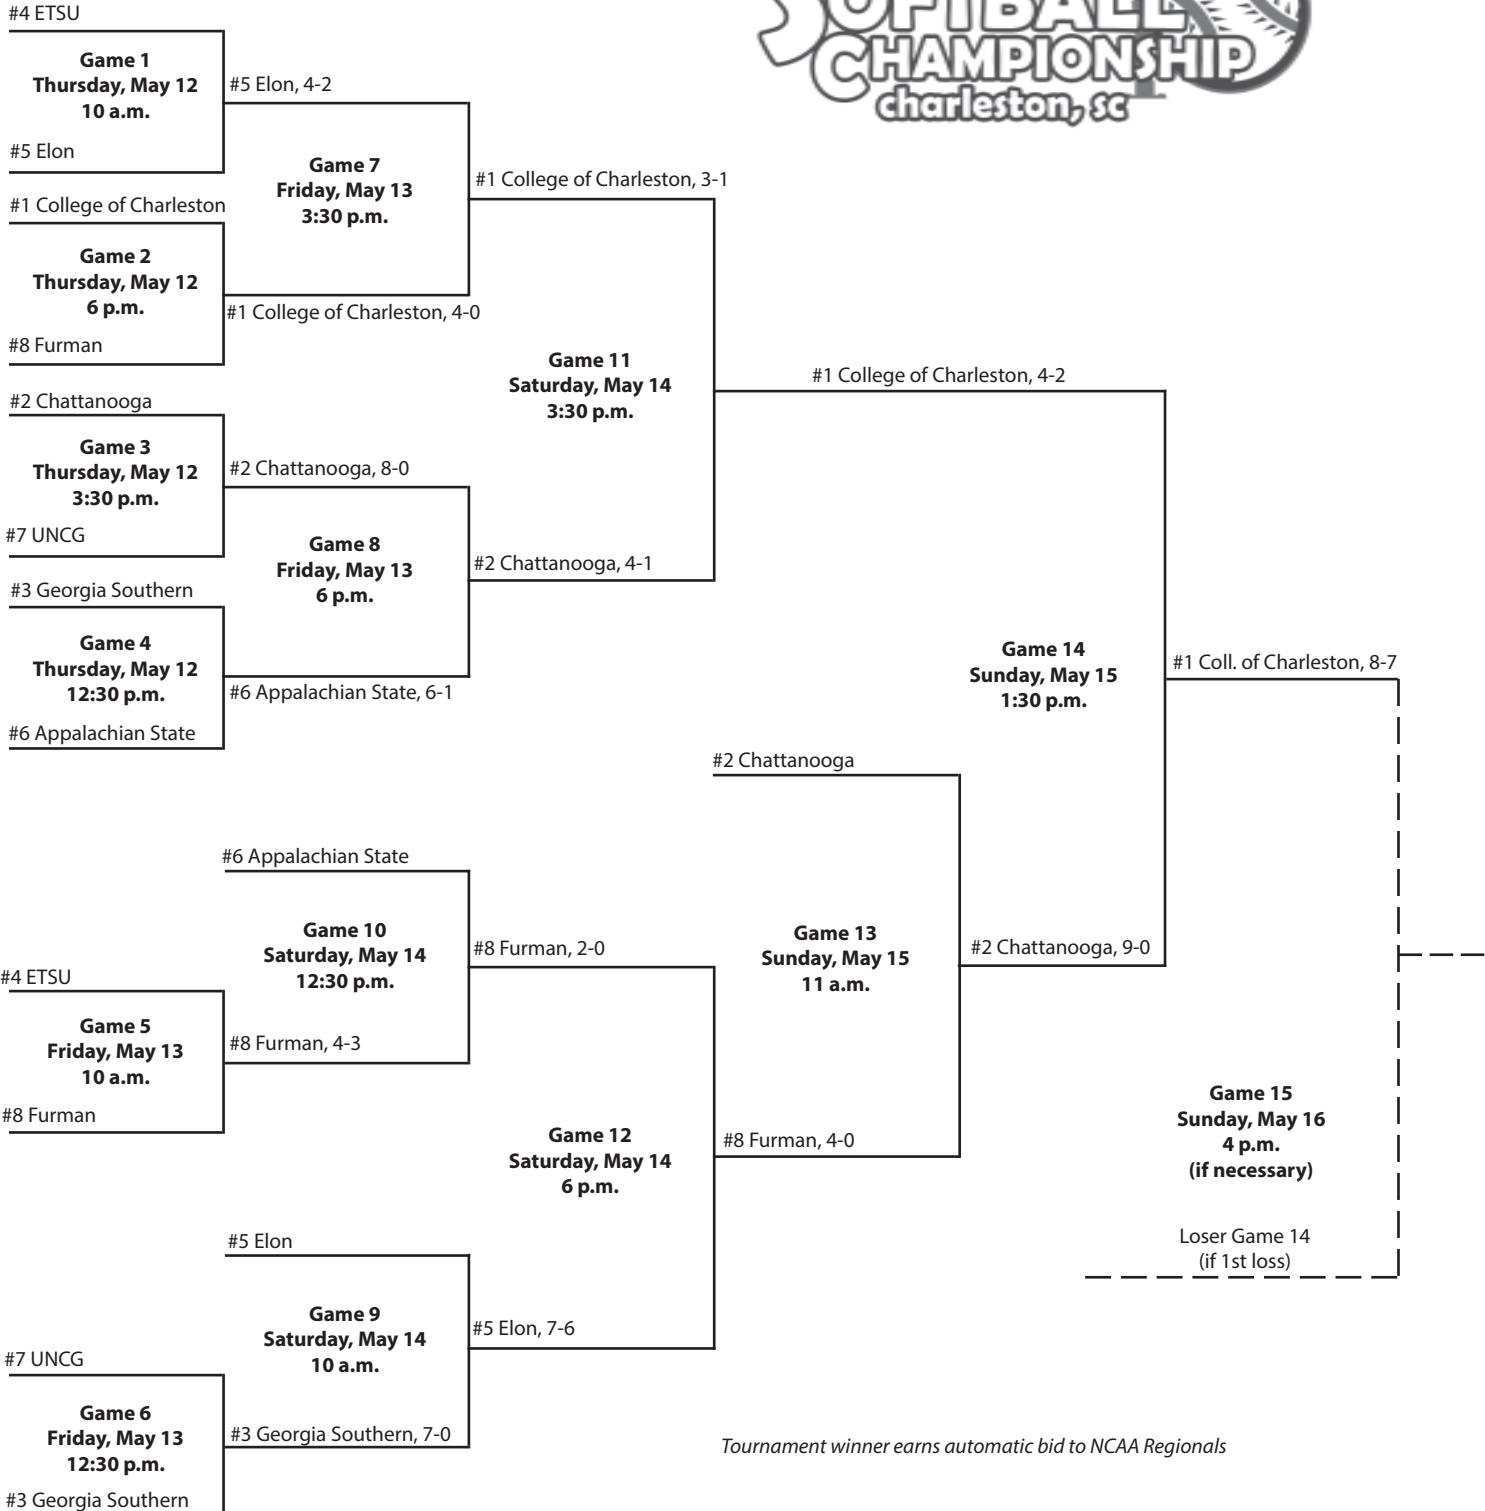

2005 Championship

Patriots Point Athletic Complex • Charleston, S.C.

Tournament winner earns automatic bid to NCAA Regionals