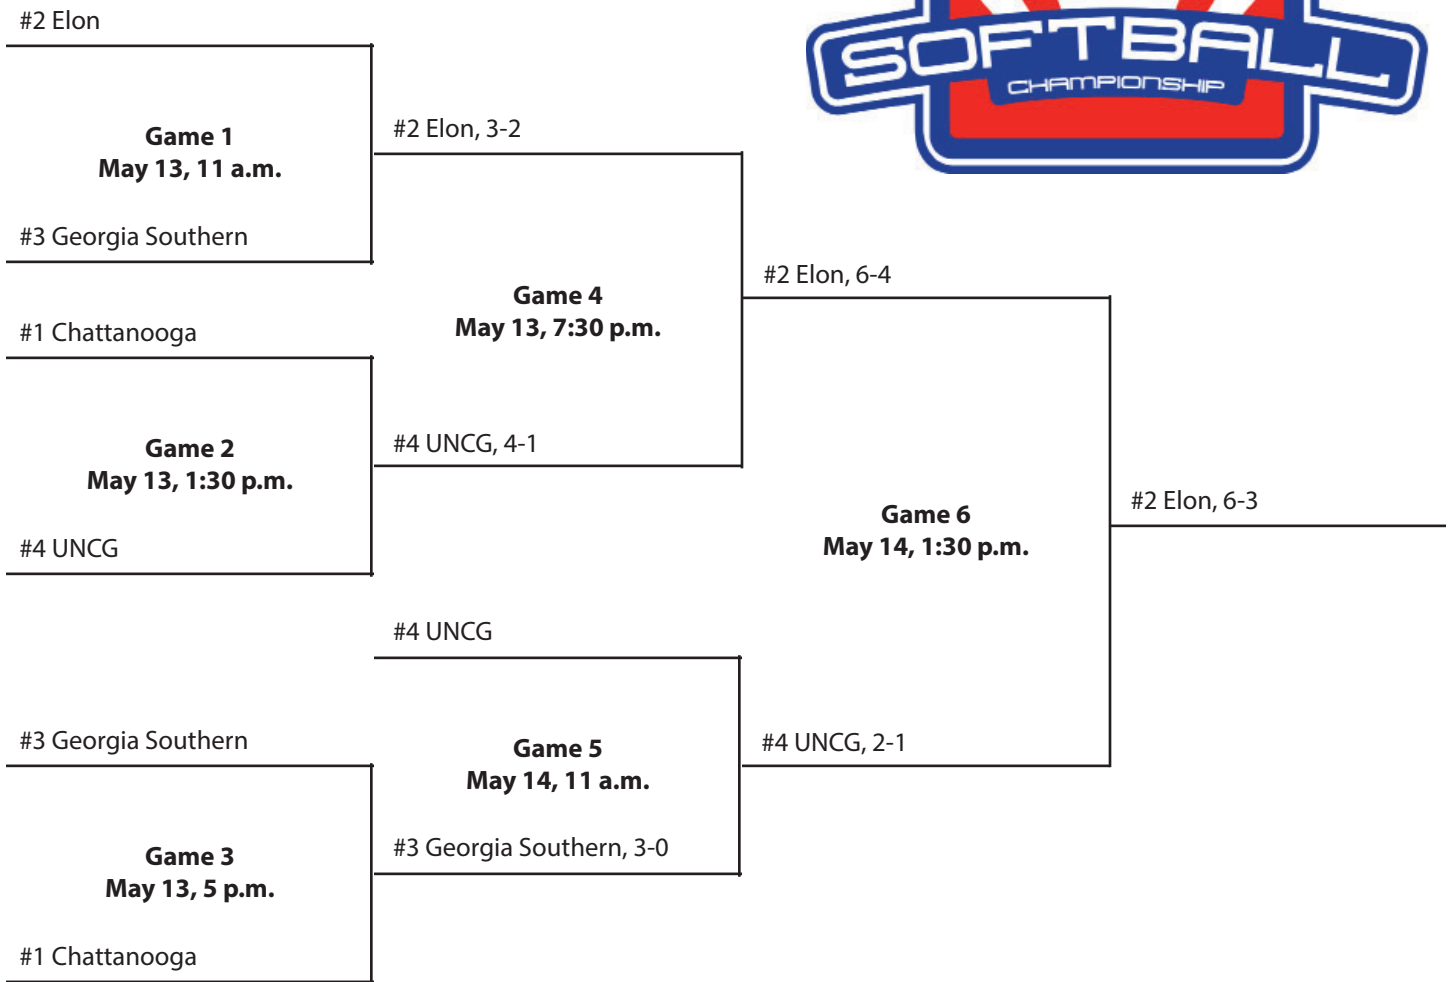

2010 Championship

Jim Frost Softball Complex • Chattanooga, Tenn.