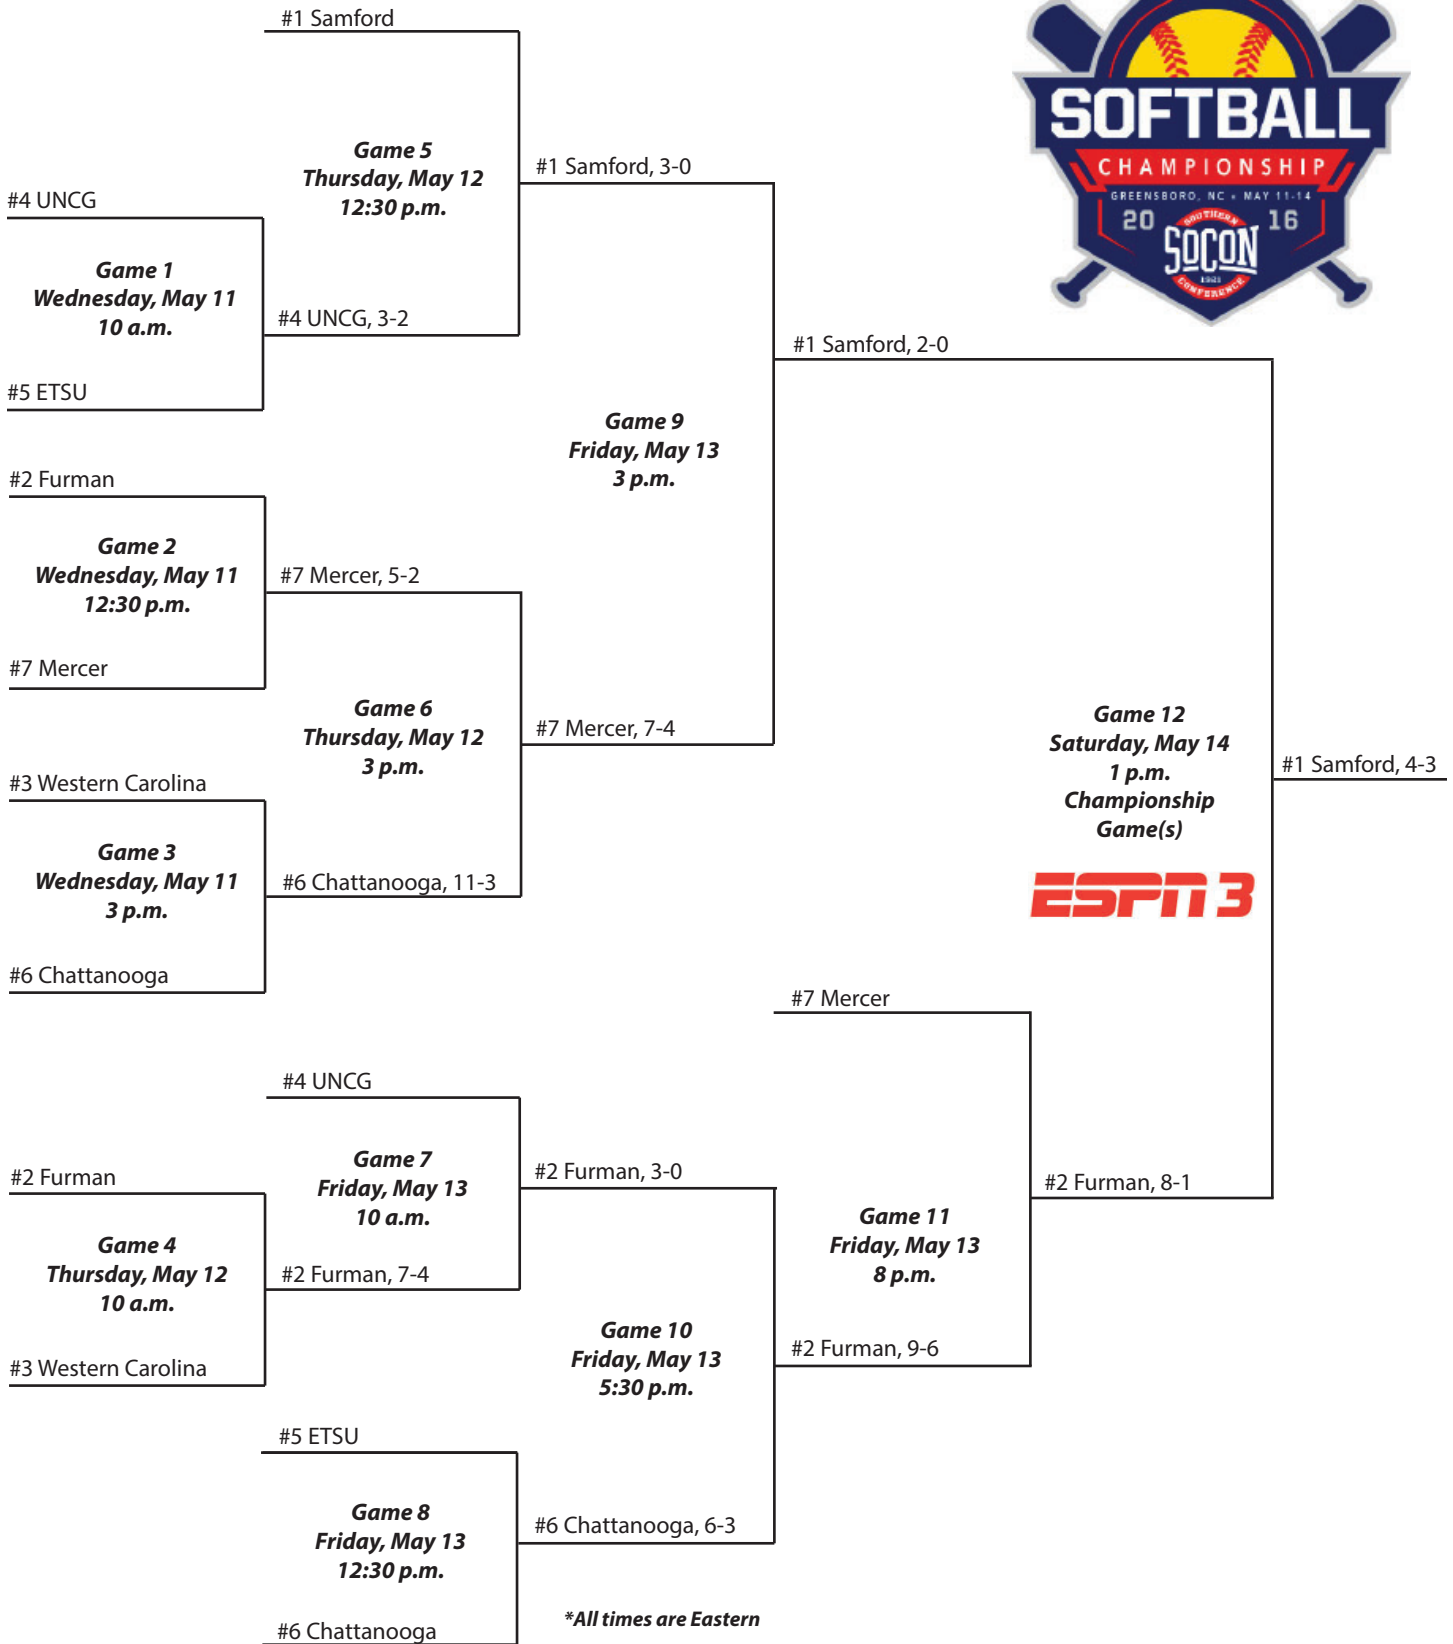

2016 Championship

UNCG Softball Stadium • Greensboro, N.C.

*All times are Eastern
*If-necessary Game 13 was not needed