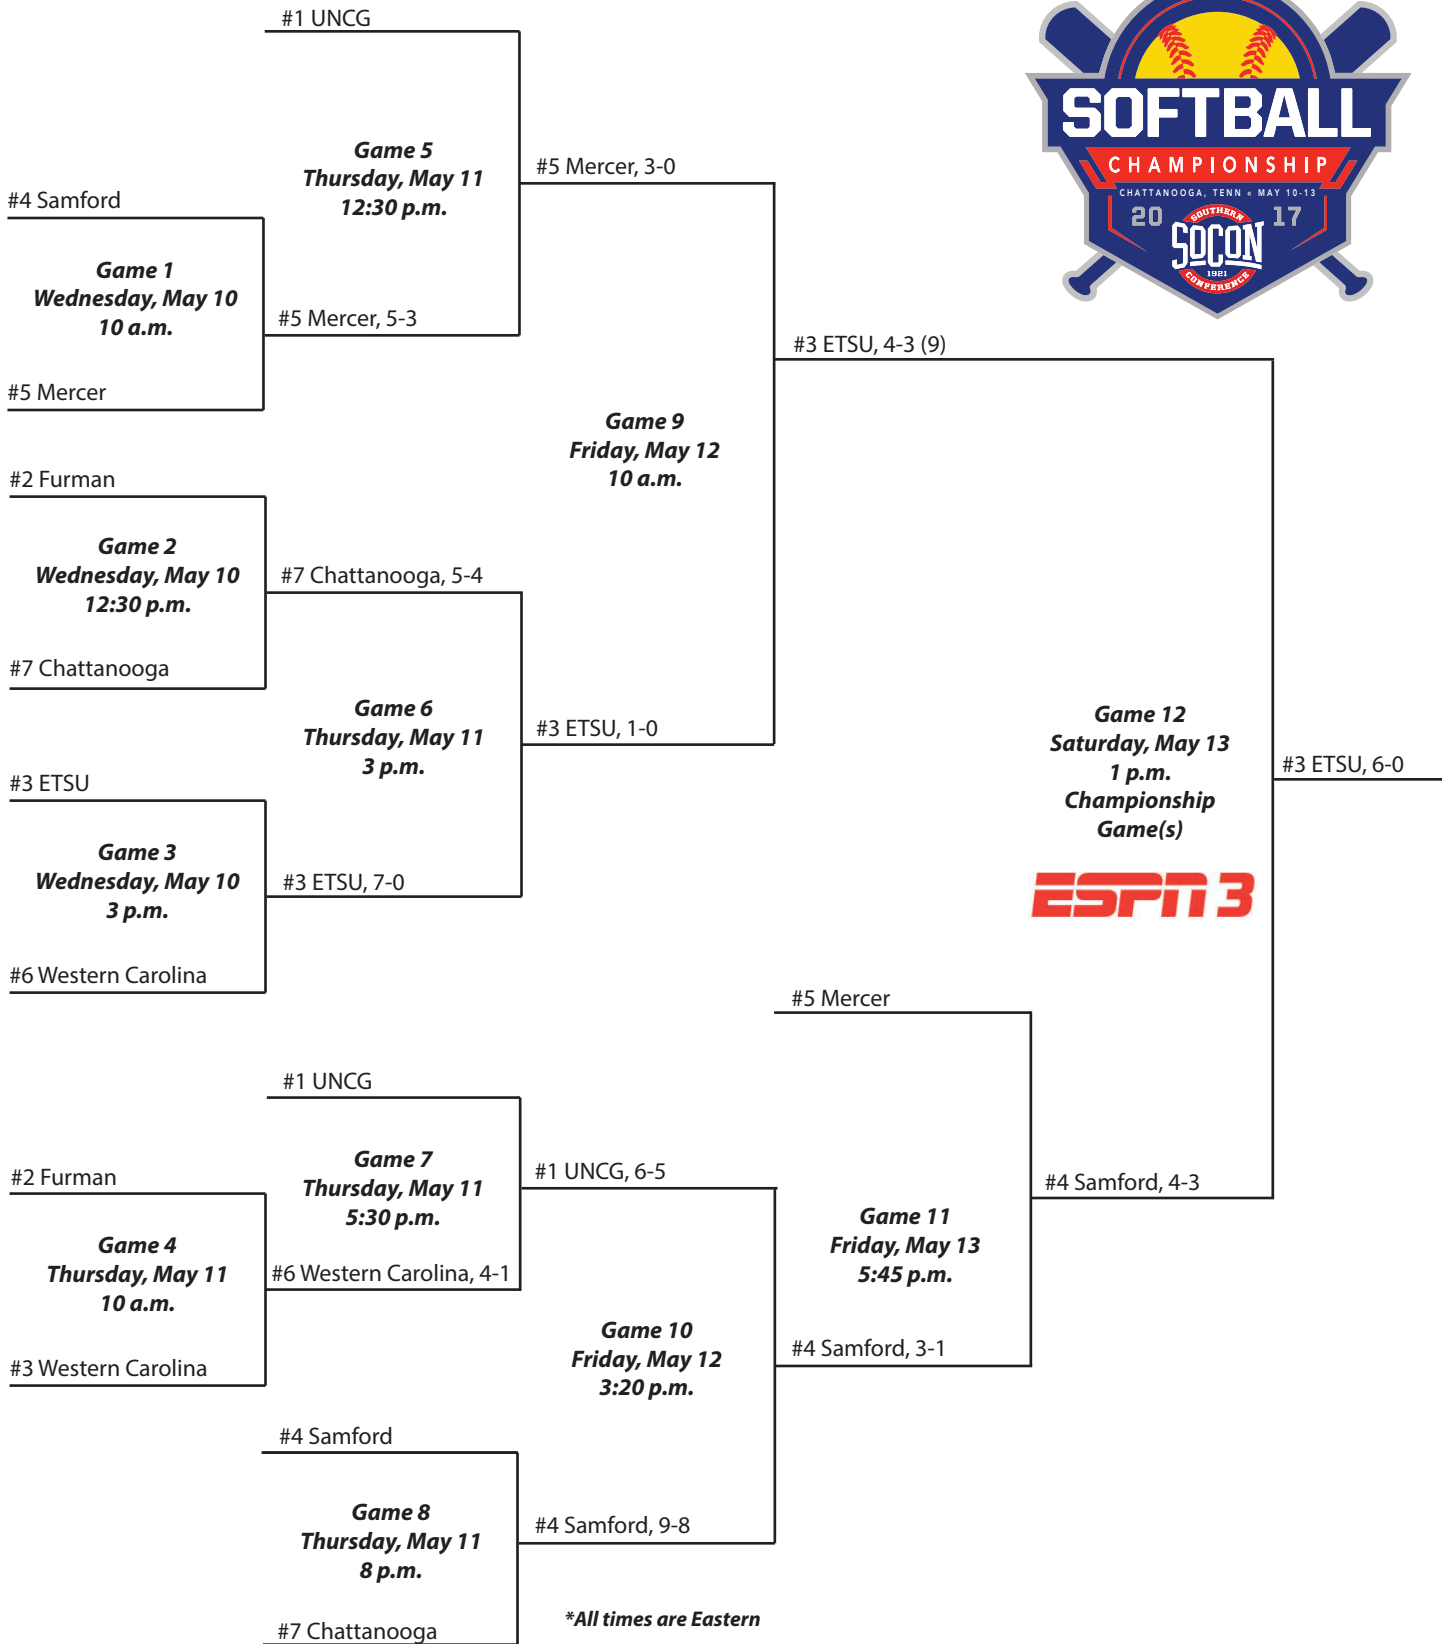

2017 Championship

Frost Stadium • Chattanooga, Tenn.