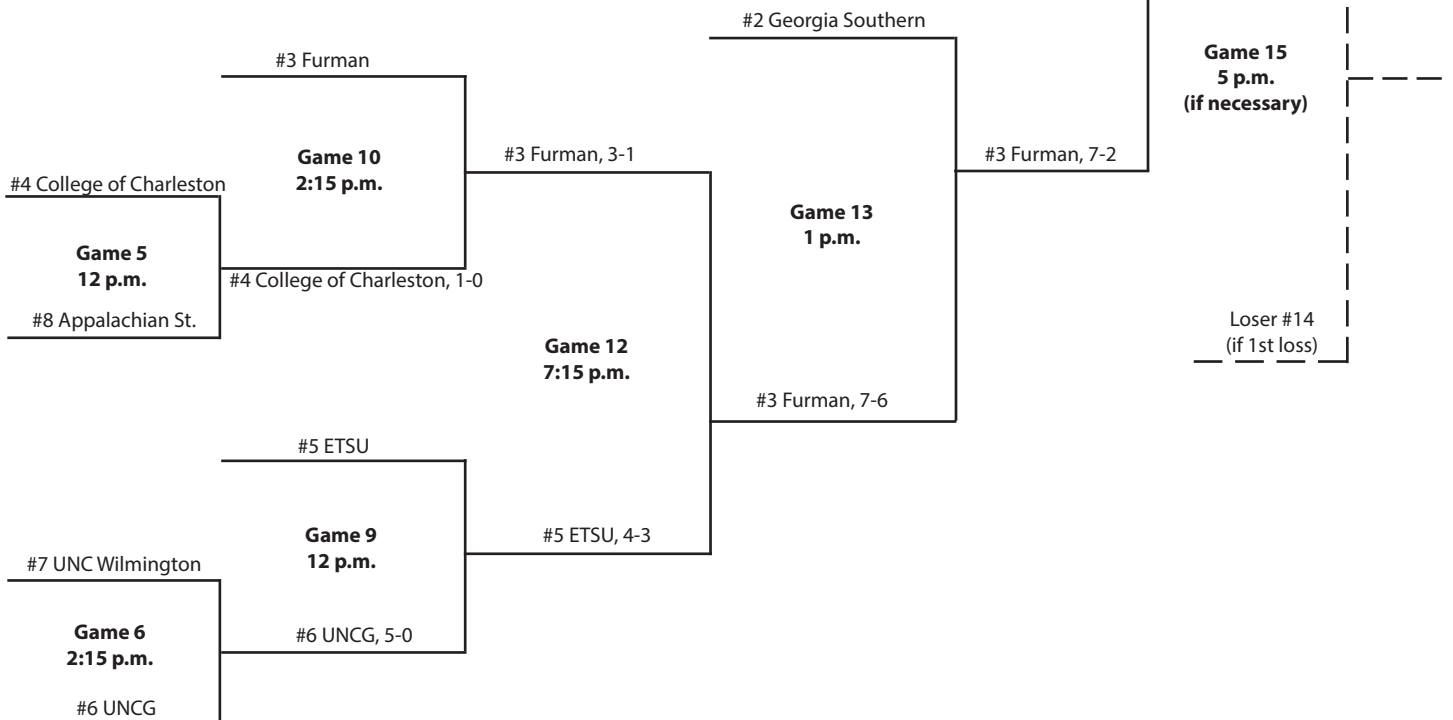

May 3

May 4

May 5