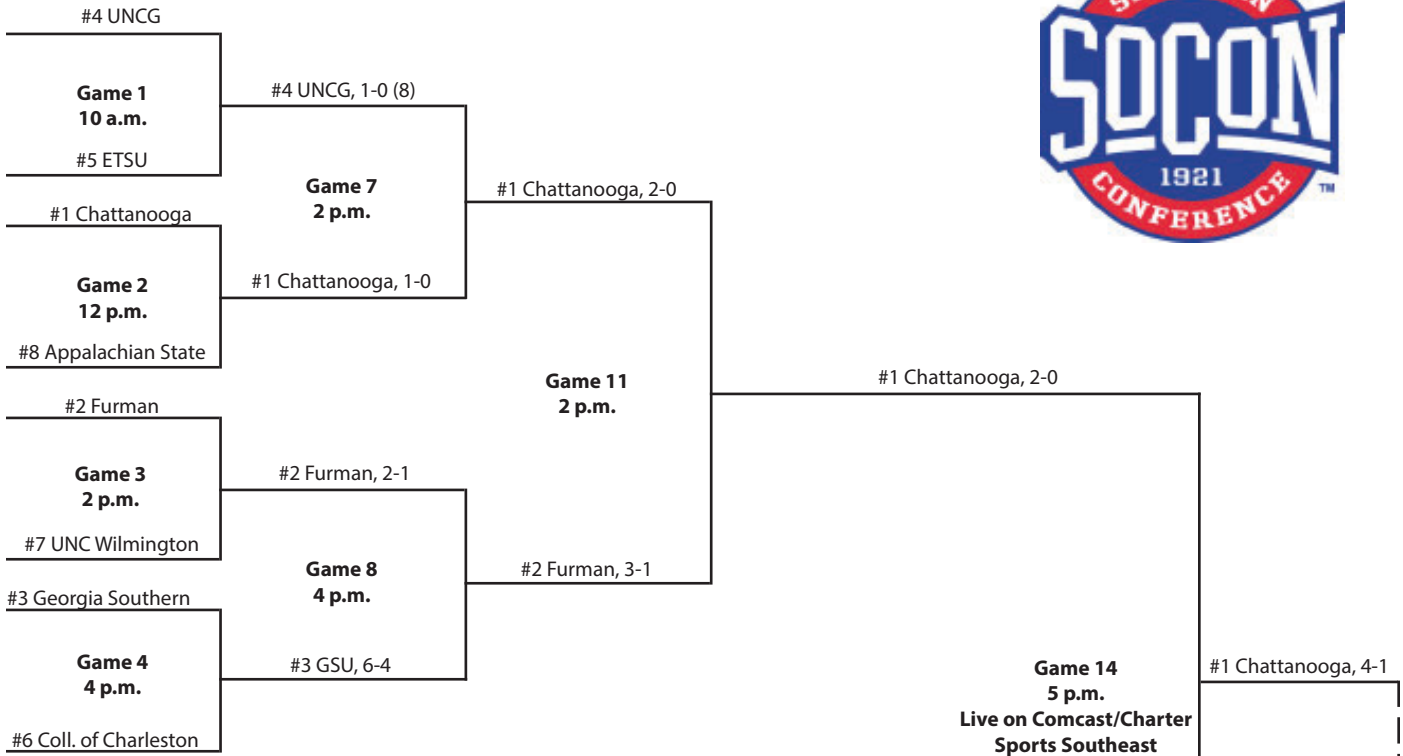

2001 Championship

Chattanooga, Tenn.

May 3

May 4

May 5

May 6