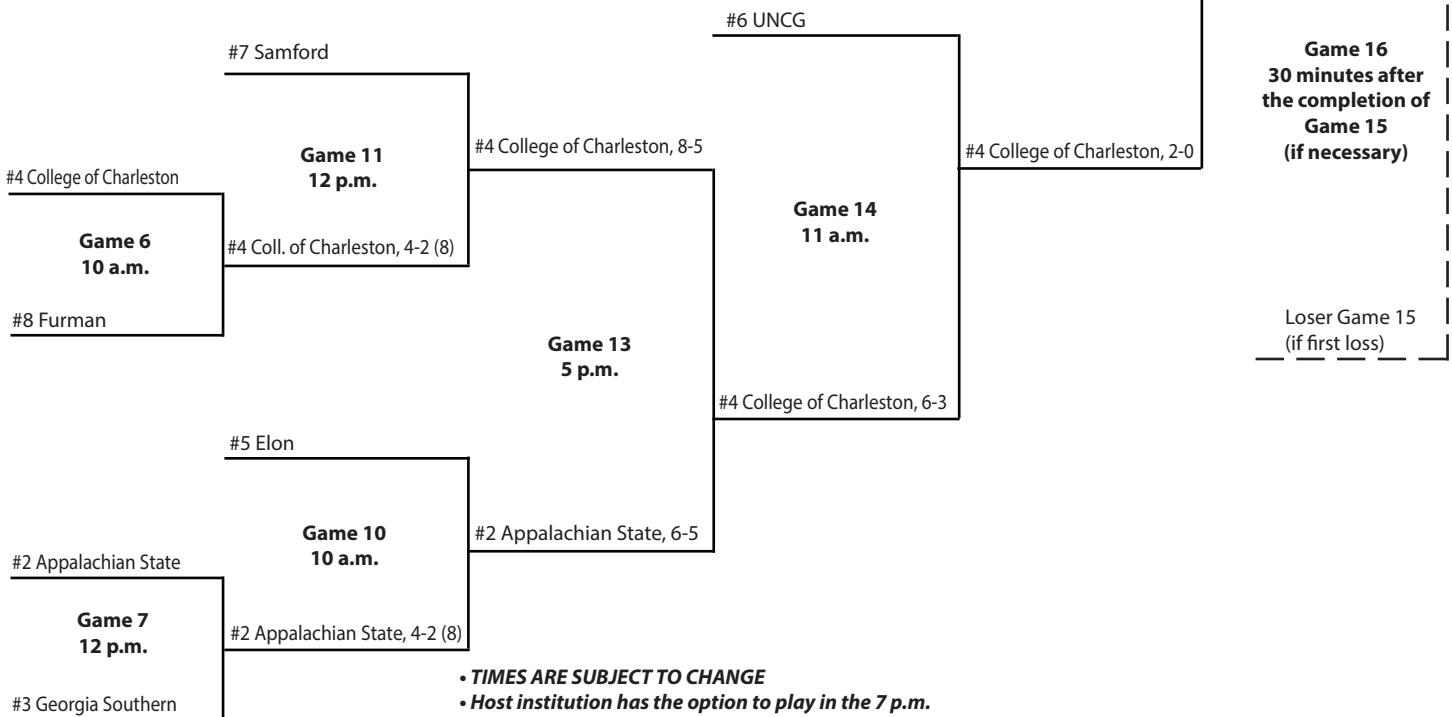

May 12

May 13

May 14

May 12

May 13

May 14

• TIMES ARE SUBJECT TO CHANGE
• Host institution has the option to play in the 7 p.m. slot on May 11.

2010 Championship