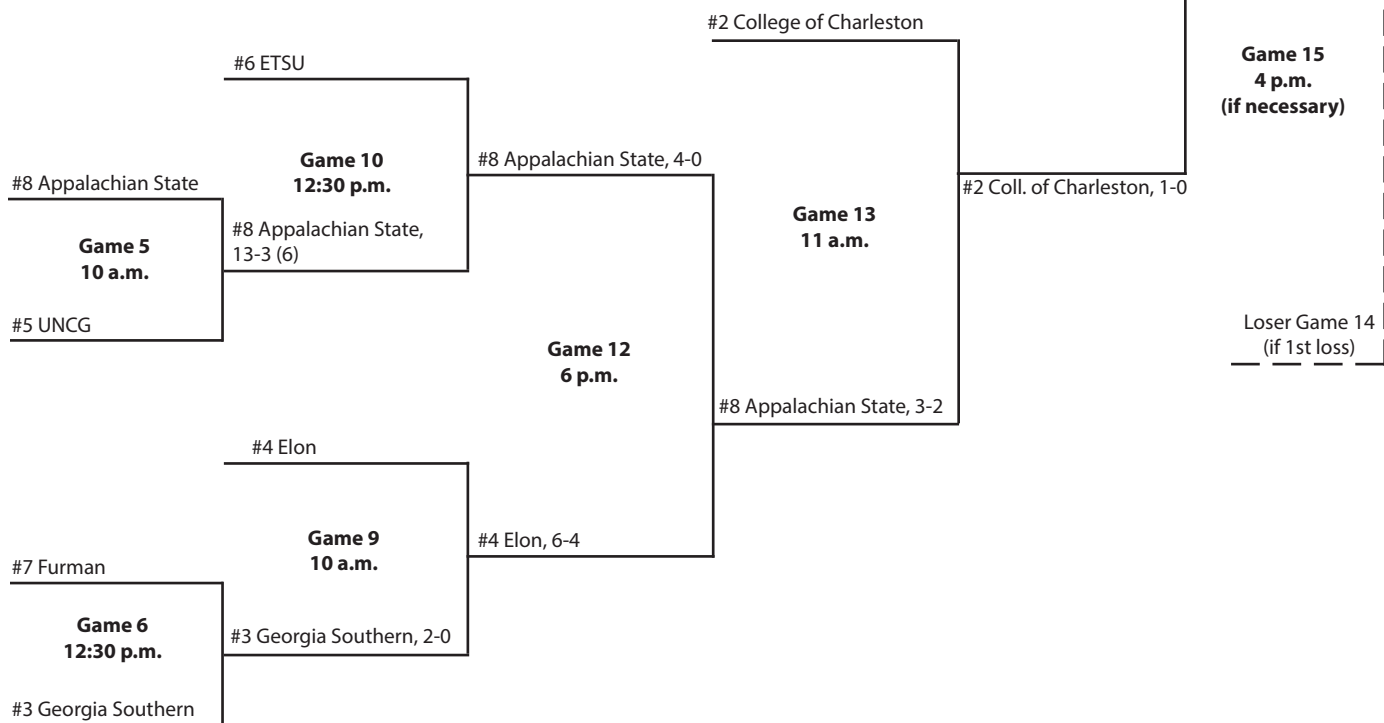

May 14

May 15

May 16