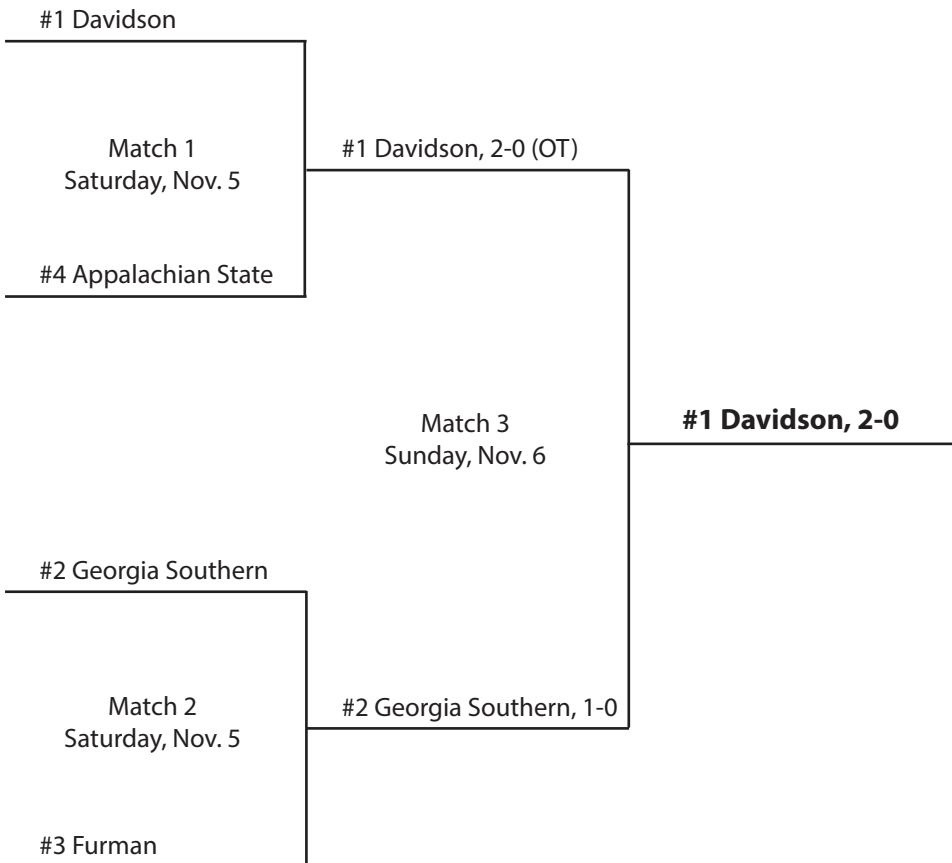

Only First Team was awarded in 1994.

All games played at Bryan Park, Greensboro, N.C.

All-Tournament Team
Becky Neal, Appalachian State
Farrell O'Quinn, Appalachian State
Liz Bielefeld, Furman
Leslie Evans, Furman
Christina Beam, Georgia Southern
Morgan Cox, Georgia Southern
Jill Logue, Georgia Southern
Leslie Griener, Davidson
Amy Kanoff, Davidson
Shannon Lowrance, Davidson
Liz Schaper, Davidson
MVP - Shannon Lowrance, Davidson