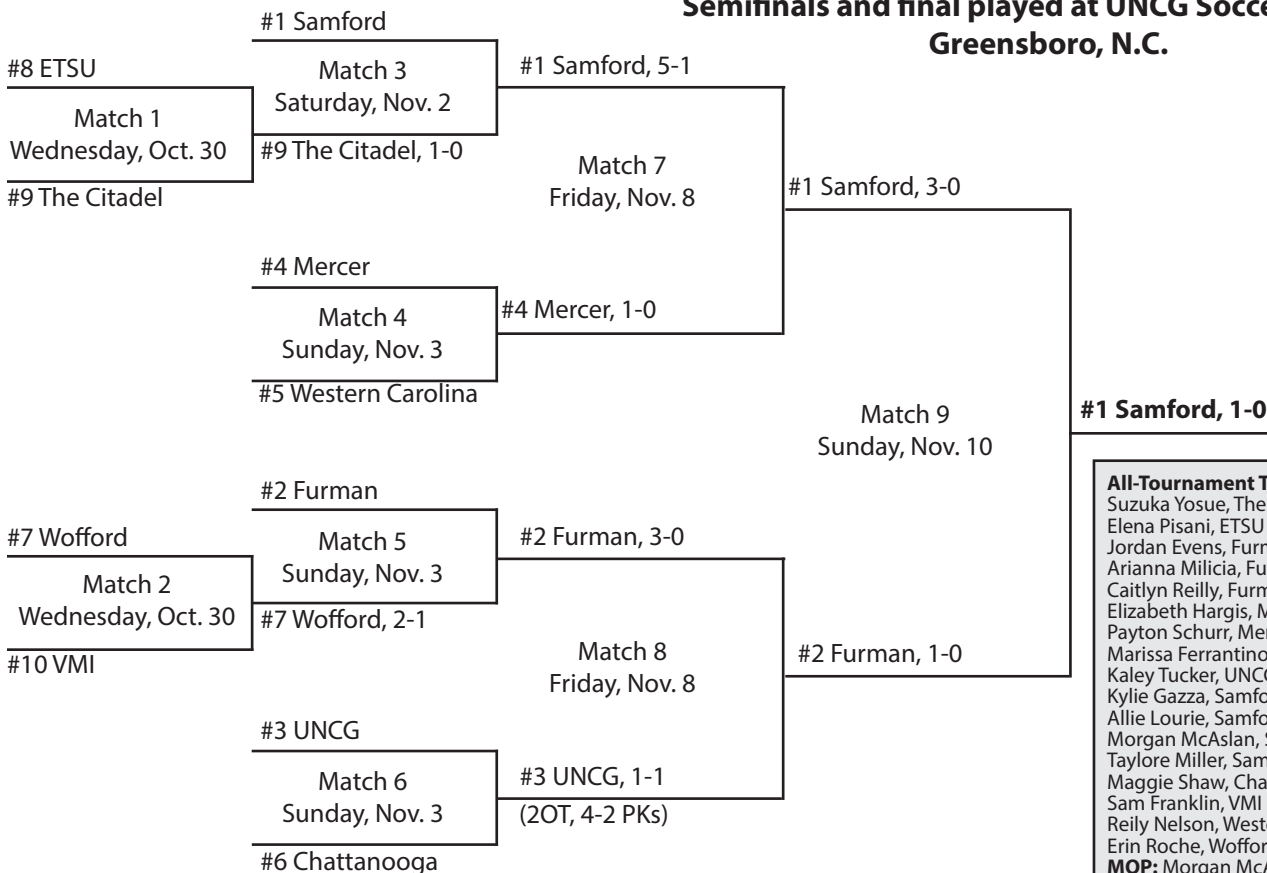

SoCon honors

Player of the Year	Defensive Player of the Year	Coach of the Year	Freshman of the Year
Nicole Icen, Mercer	Taylor Miller, Samford	Tony Economopoulos, Mercer	Jasmine Greene, Furman
All-Conference First Team	All-Conference Second Team	All-Freshman Team	
F Jasmine Greene, Furman	F Suzuka Yosue, The Citadel	Suzuka Yosue, The Citadel	
F Nicole Icen, Mercer	F Kyndal Anderson, Furman	Kyndal Anderson, Furman	
F Cienna Rideout, UNCG	F Caroline Orman, Samford	Jasmine Greene, Furman	
F Taylor Yount, Samford	MF Ciara Whitely, Mercer	Amaya Evans, Mercer	
MF Isabella Gutierrez, Furman	MF Kaley Tucker, UNCG	Nicole Icen, Mercer	
MF Abigail Zoeller, Mercer	MF Hollie Massey, Chattanooga	Ciara Whitely, Mercer	
MF Alyssa Frazier, Samford	MF Julia Winter, Western Carolina	Gabi Santora, UNCG	
D Elena Pisani, ETSU	D Erin O'Hearn, Furman	Nikki Bario, Samford	
D Lexi Orman, Samford	D Megan Delmonico, Mercer	Kyla Reynolds, Samford	
D Taylor Miller, Samford	D Kayla Campbell, UNCG	Taylor Yount, Samford	
GK Morgan McAslan, Samford	GK Kellsey Weaver, Furman	Mackenzie Smith, Chattanooga	

**First-round, quarterfinals played at higher seed;
Semifinals and final played at UNCG Soccer Stadium
Greensboro, N.C.**

All-Tournament Team
Suzuka Yosue, The Citadel
Elena Pisani, ETSU
Jordan Evens, Furman
Arianna Milicia, Furman
Caitlyn Reilly, Furman
Elizabeth Hargis, Mercer
Payton Schurr, Mercer
Marissa Ferrantino, UNCG
Kaley Tucker, UNCG
Kylie Gazza, Samford
Allie Lourie, Samford
Morgan McAslan, Samford
Taylor Miller, Samford
Maggie Shaw, Chattanooga
Sam Franklin, VMI
Reily Nelson, Western Carolina
Erin Roche, Wofford
MOP: Morgan McAslan, Samford
Pinnacle Award
Taylor Miller, Samford