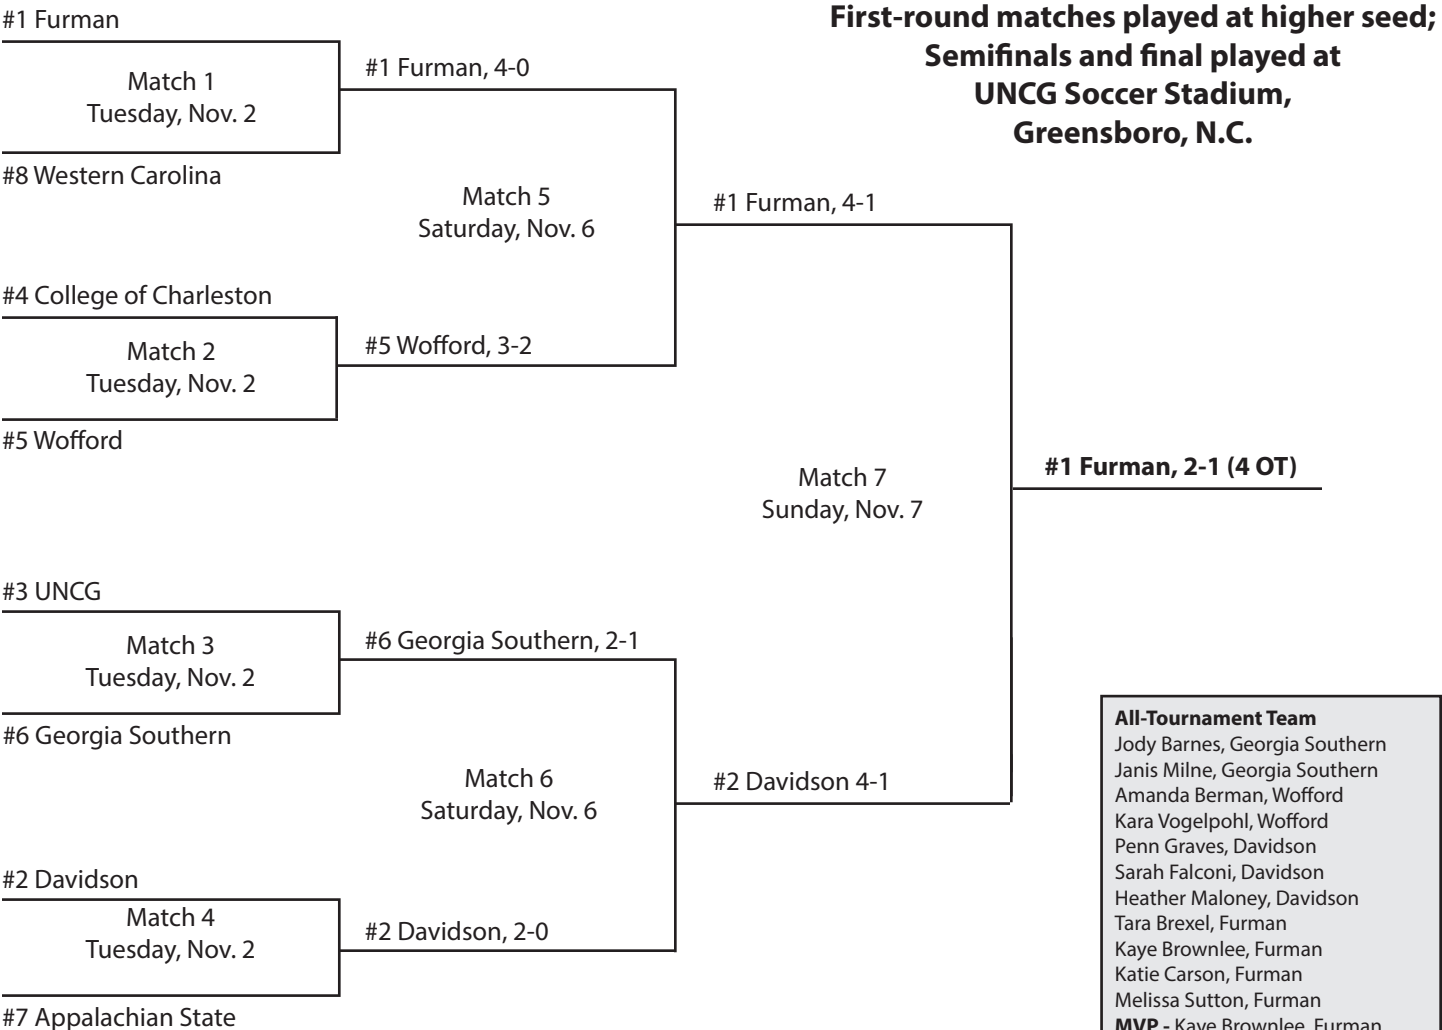

1999 FINAL SUMMARY

STANDINGS	CONFERENCE						OVERALL					
	W	L	T	Pct	GF	GA	W	L	T	Pct	GF	GA
Furman	9	0	0	1.000	33	5	20	3	0	.870	68	18
Davidson	8	1	0	.889	23	4	13	8	2	.609	32	21
UNCG	6	3	0	.667	21	10	8	12	0	.400	28	36
College of Charleston	6	3	0	.667	21	16	11	8	2	.571	55	36
Wofford	5	4	0	.556	18	14	13	9	0	.591	53	36
Georgia Southern	5	4	0	.556	18	18	9	9	1	.500	42	36
Appalachian State	3	6	0	.333	16	20	8	11	1	.425	37	32
Western Carolina	2	7	0	.222	8	24	10	8	1	.553	0	31
Chattanooga	0	8	1	.056	8	31	5	12	2	.316	28	45
ETSU	0	8	1	.056	5	29	3	11	2	.267	16	38

SoCon honors	All-Conference Team	Second Team
Player of the Year: Tara Chaisson, Georgia Southern	First Team F Alison Davies, College of Charleston F Ginny Dye, Davidson F Melissa Turner, Furman F Tara Chaisson, Georgia Southern MF Jinelle James, Appalachian State MF Tara Maloney, Davidson MF Kaye Brownlee, Furman D Amy Balsinger, Davidson D Bridgett Giles, Furman D Lauren Killey, Furman GK Winnie Corrigan, Davidson	Second Team F Robin Thirsk, Georgia Southern F Amanda Berman., Wofford F Thea Moen, Wofford MF Katie Carson, Furman MF Sarah Tollick, Furman MF Nardia Moore, Western Carolina D Barrie Benson, College of Charleston D Mary Ellen Schaefer, Davidson D Jennifer Kennedy, UNCG GK Melissa Barnes, Furman GK Kathryn Clewley, UNCG
Coach of the Year: Brian Lee, Furman		
Freshman of the Year: Amanda Bernard, Georgia Southern		

All-Tournament Team
Jody Barnes, Georgia Southern
Janis Milne, Georgia Southern
Amanda Berman, Wofford
Kara Vogelpohl, Wofford
Penn Graves, Davidson
Sarah Falconi, Davidson
Heather Maloney, Davidson
Tara Brexel, Furman
Kaye Brownlee, Furman
Katie Carson, Furman
Melissa Sutton, Furman
MVP - Kaye Brownlee, Furman