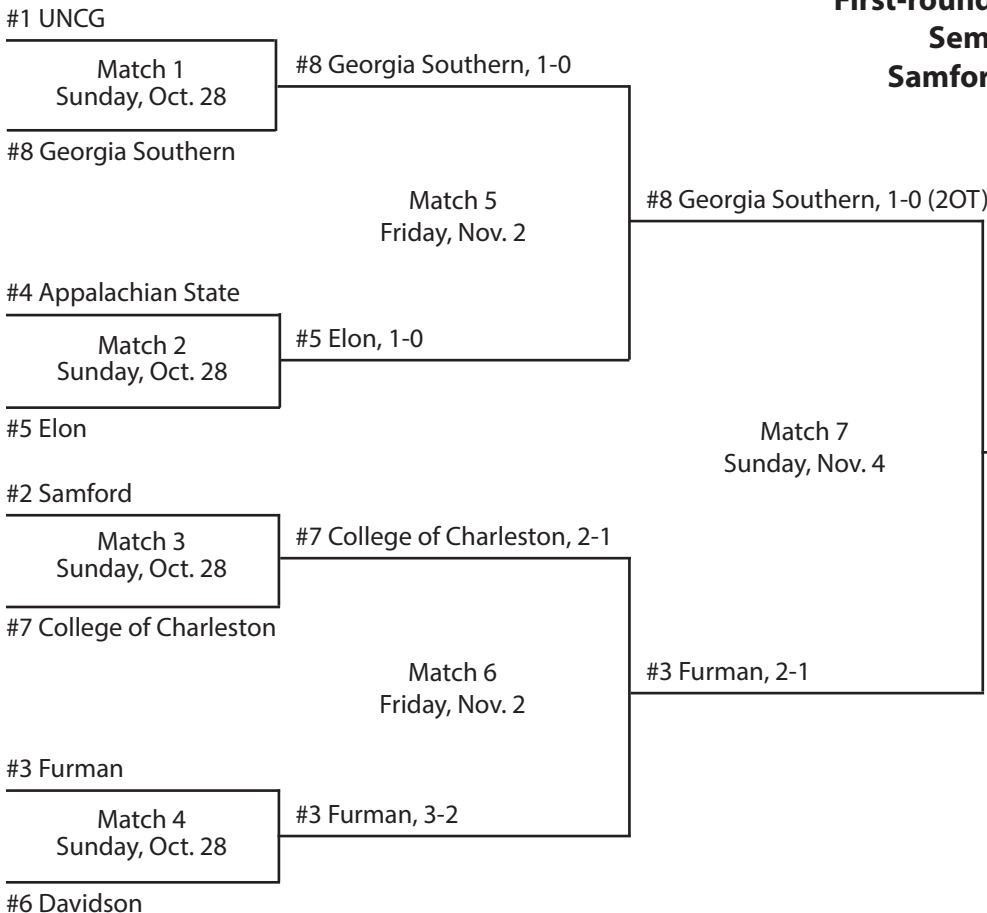

SoCon honors

Player of the Year Stephanie DeVita, Furman	Coach of the Year Chris Neal, Elon	Freshman of the Year Stephanie DeVita, Furman
All-Conference First Team F Julia Holz, Appalachian State F Stephanie DeVita, Furman F Markie-Lynn Studnicky, Western Carolina MF Mariana Garcia, The Citadel MF Hannah Stanifer, Furman MF Michelle Moll, Samford D Zoe Van Gorder, Georgia Southern D Cat Barnekow, UNCG D Adrienne Mancino, Samford D Sabbath McKiernan-Allen, Samford GK Rose Hull, Furman	All-Conference Second Team F Vanessa Aponte, The Citadel F Lauren Hein, UNCG F Brittany Hoffman, Samford MF Sarah Schaidle, College of Charleston MF India Robinson, Furman MF Karin Sendel, UNCG MF Trine Taule, Samford D Julie Calhoun, Davidson D Shannon Foley, Elon D Ali Simpson, Furman D Stephanie Partenheimer, UNCG GK Jamie Simmons, UNCG	All-Freshman Team Samantha Childress, Appalachian State Jannel Johnson, The Citadel Jamie Alexander, Furman Stephanie DeVita, Furman Rose Hull, Furman Nora El-Shami, Georgia Southern Katherine Rodriguez, UNCG Jamie Simmons, UNCG Chesney White, UNCG Alissa Hansen, Samford Markie-Lynn Studnicky, Western Carolina

**First-round matches played at higher seed;
Semifinals and final played at
Samford Track and Soccer Stadium,
Birmingham, Ala.**

All-Tournament Team Michaela Hermann, College of Charleston Sarah Schaidle, College of Charleston Claire O'Keeffe, Elon Jaclyn Wood, Elon Emily Graves, Furman Martha Hall, Furman Catie Moore, Furman Nora El-Shami, Georgia Southern Emily Hirano, Georgia Southern Katie Merson, Georgia Southern Zoe Van Gorder, Georgia Southern MOP: Katie Merson, Georgia Southern