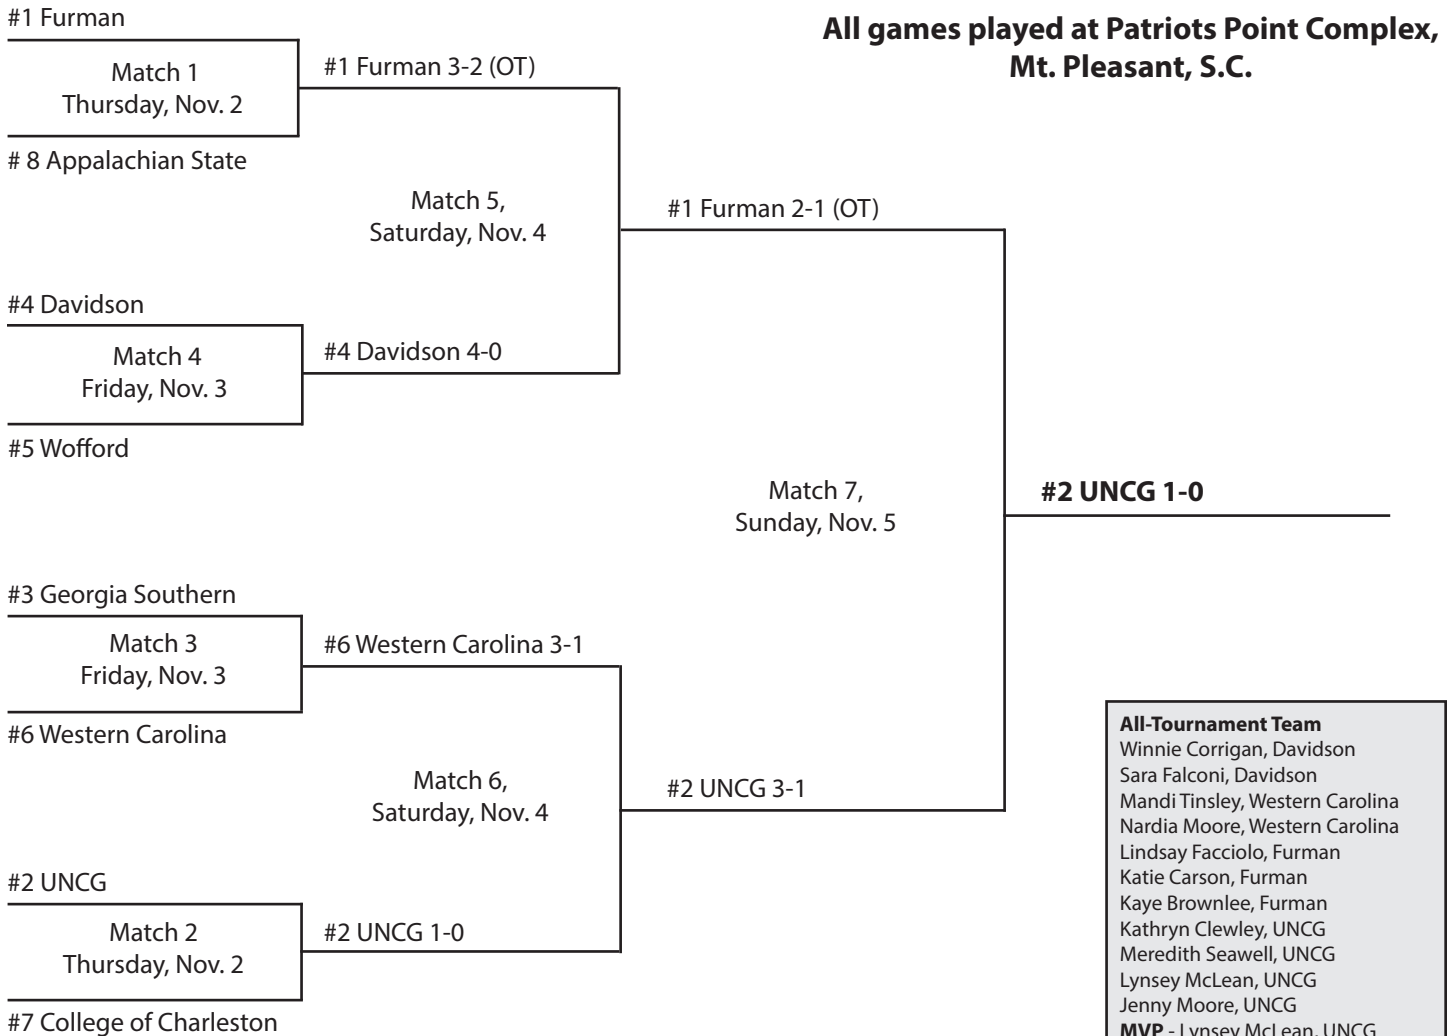

2000 FINAL SUMMARY

STANDINGS	CONFERENCE						OVERALL					
	W	L	T	Pct	GF	GA	W	L	T	Pct	GF	GA
Furman	9	0	0	1.000	34	6	20	3	0	.870	83	23
UNCG	7	2	0	.750	19	4	14	8	1	.630	39	28
Georgia Southern	6	3	0	.667	25	13	14	5	0	.737	58	18
Davidson	6	3	0	.667	19	12	14	8	0	.636	47	35
Wofford	5	4	0	.556	23	22	10	9	0	.526	46	45
Western Carolina	4	4	1	.500	14	14	11	8	2	.571	49	34
College of Charleston	3	5	1	.389	15	20	4	13	2	.263	28	50
Appalachian State	2	6	1	.278	11	21	7	11	2	.400	37	35
Chattanooga	1	7	1	.166	4	28	6	9	1	.406	22	39
ETSU	0	9	0	.000	6	32	6	12	0	.333	33	47

SoCon honors	All-Conference Team	Second Team
Player of the Year: Emily Turgeon, Furman	First Team F Heather Maloney, Davidson F Emily Turgeon, Furman F Melissa Turner, Furman F Robin Thirsk, Georgia Southern MF Kaye Brownlee, Furman MF Sarah Tollick, Furman MF Lynsey McLean, UNCG D Bridgett Giles, Furman D Lauren Killey, Furman D Rebecca Shivers, UNCG GK Kathryn Clewley, UNCG	Second Team F Leigh Ann Hoskins, Davidson F Danielle Petro, Furman F Faith Stewart, Wofford MF Tara Maloney, Davidson MF Amanda Bernard, Georgia Southern MF Nardia Moore, Western Carolina D Janis Milne, Georgia Southern D Jennifer Kennedy, UNCG D Brandy Ossmann, Western Carolina GK Melissa Barnes, Furman GK Katie Menegaz, Wofford
Coach of the Year: Brian Lee, Furman		
Freshman of the Year: Emily Turgeon, Furman		

All-Tournament Team
Winnie Corrigan, Davidson
Sara Falconi, Davidson
Mandi Tinsley, Western Carolina
Nardia Moore, Western Carolina
Lindsay Facciolo, Furman
Katie Carson, Furman
Kaye Brownlee, Furman
Kathryn Clewley, UNCG
Meredith Seawell, UNCG
Lynsey McLean, UNCG
Jenny Moore, UNCG
MVP - Lynsey McLean, UNCG