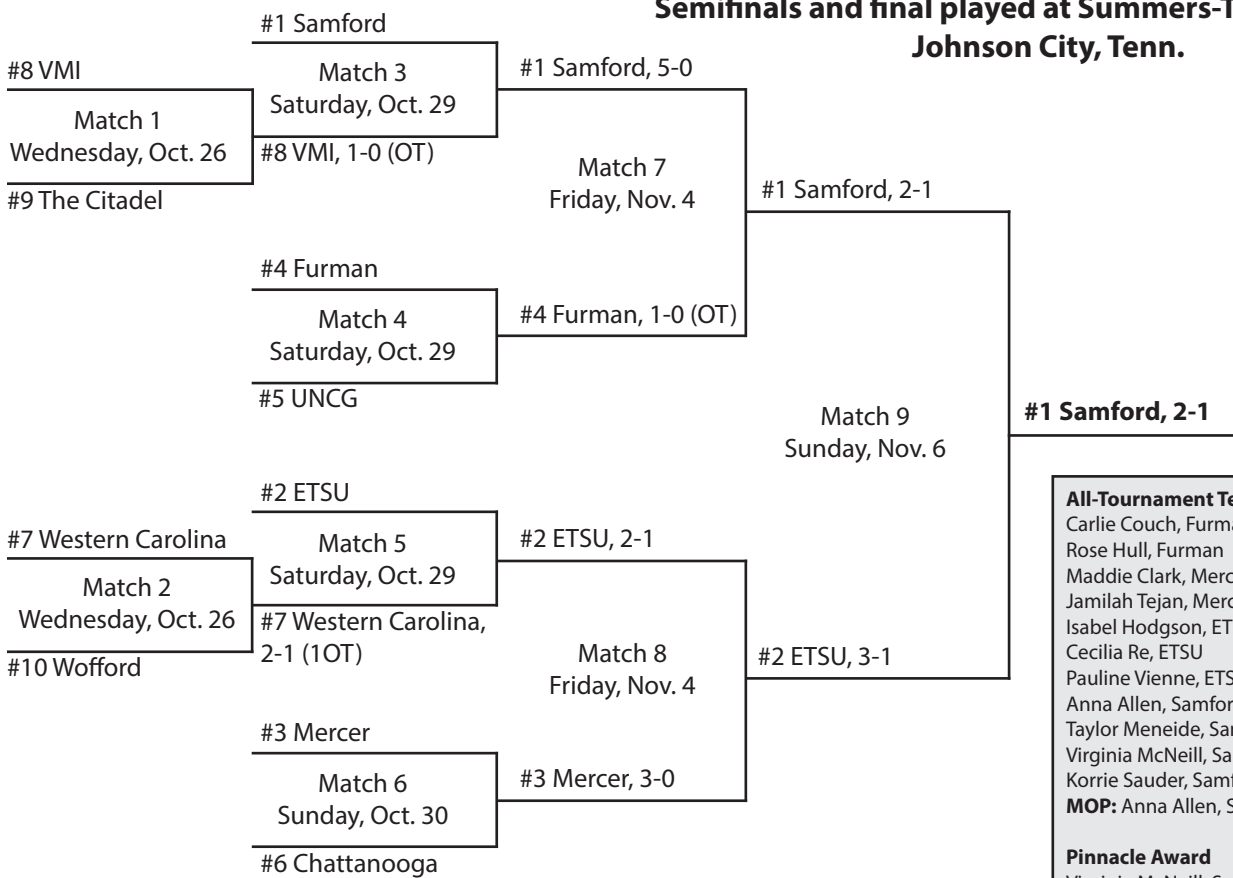

SoCon honors

Player of the Year	Defensive Player of the Year	Coach of the Year	Freshman of the Year
Jermaine Seoposenwe, Samford	Olivia Cole, Samford	Todd Yelton, Samford	Allie Lourie, Samford
All-Conference First Team	All-Conference Second Team	All-Freshman Team	
F Eleonora Goldoni, ETSU	F Treva Aycock, Furman	Georgia Allen, ETSU	
F Carlie Couch, Furman	F Molly Dwyer, Furman	Treva Aycock, Furman	
F Jermaine Seoposenwe, Samford	F Malcanisha Kelley, Samford	Caitlyn Reilly, Furman	
MF Rachel Shah, Furman	MF Irina Brutsch, ETSU	Kellsey Weaver, Furman	
MF Maddie Clark, Mercer	MF Molly Collinson, ETSU	Megan Delmonico, Mercer	
MF Taylor Borman, Samford	MF Georgia Brown, UNCG	Marissa Ferrantino, UNCG	
D Emily McKerlie, ETSU	MF Anna Allen, Samford	Cienna Rideout, UNCG	
D Corinne Wooten, Mercer	D Pauline Vienne, ETSU	Allie Lourie, Samford	
D Olivia Cole, Samford	D Quinn Lombard, Furman	Taylor Meneide, Samford	
D Emily Jones, Samford	D Regan Lehman, UNCG	Jordan Mueller, Chattanooga	
GK Anna Maddox, Samford	GK Chloe Buehler, UNCG	Hannah Torbett, Chattanooga	
		Emily Threatt, Western Carolina	

**First-round, quarterfinals played at higher seed;
Semifinals and final played at Summers-Taylor Stadium,
Johnson City, Tenn.**

All-Tournament Team
Carlie Couch, Furman
Rose Hull, Furman
Maddie Clark, Mercer
Jamilah Tejan, Mercer
Isabel Hodgson, ETSU
Cecilia Re, ETSU
Pauline Vienne, ETSU
Anna Allen, Samford
Taylor Meneide, Samford
Virginia McNeill, Samford
Korrie Sauder, Samford
MOP: Anna Allen, Samford
Pinnacle Award
Virginia McNeill, Samford