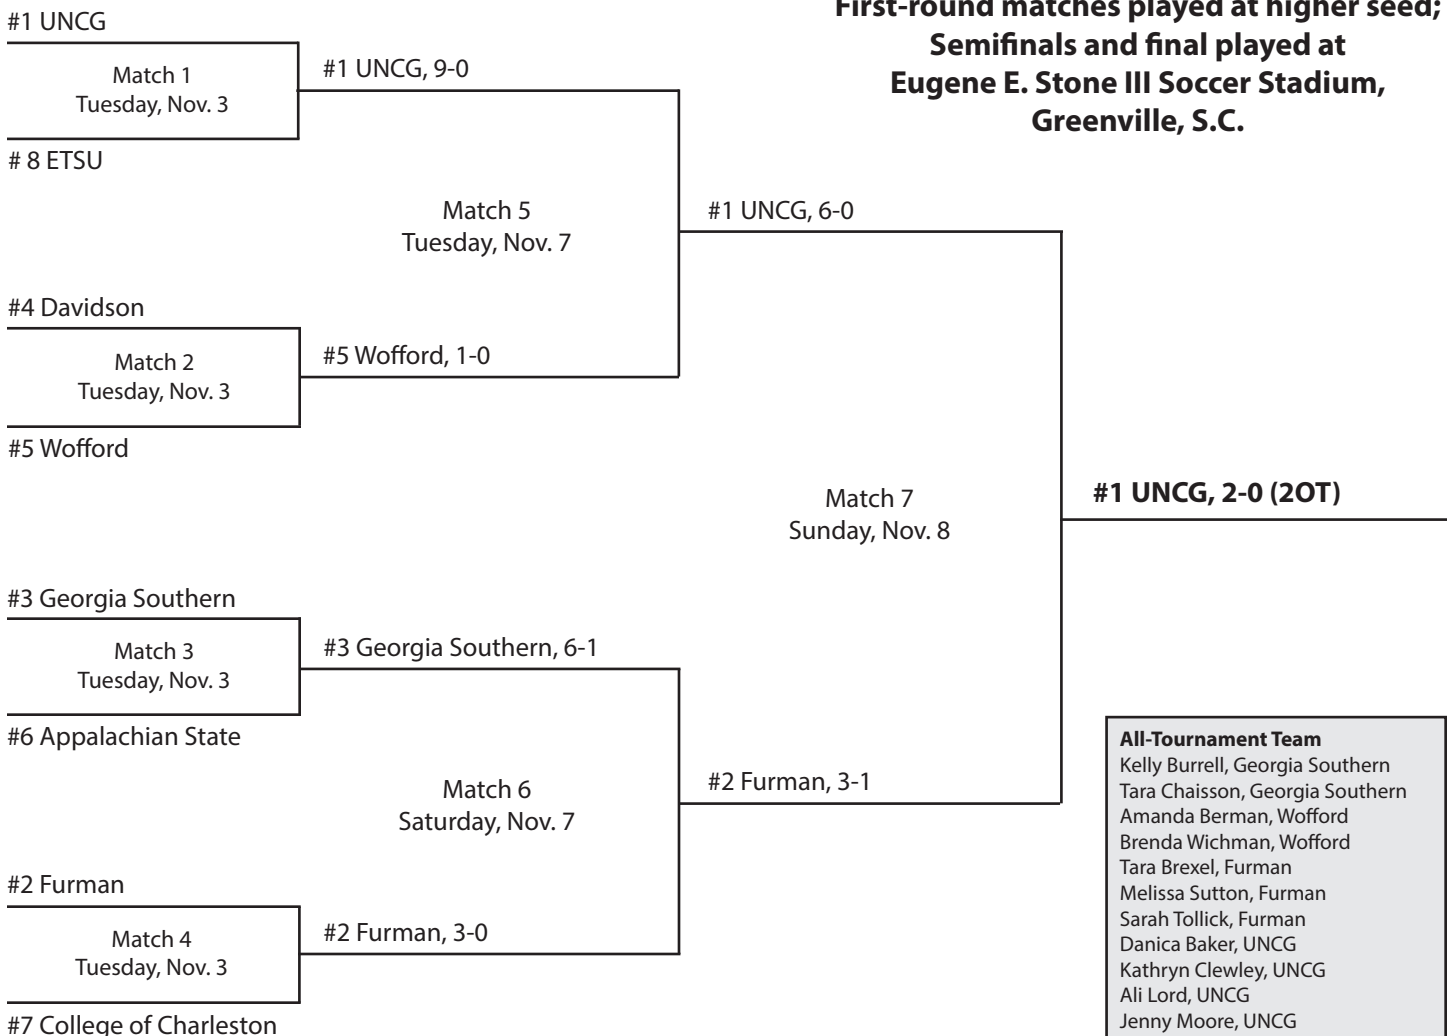

1998 FINAL SUMMARY

STANDINGS	CONFERENCE						OVERALL					
	W	L	T	Pct	GF	GA	W	L	T	Pct	GF	GA
UNCG	8	0	0	1.000	34	9	13	9	1	.586	63	40
Furman	7	1	0	.875	25	6	13	8	0	.619	53	32
Georgia Southern	5	3	0	.625	30	10	10	10	0	.500	65	37
Davidson	5	3	0	.625	15	8	7	13	0	.350	23	45
Wofford	4	4	0	.500	19	12	10	11	0	.476	43	48
Appalachian State	3	5	0	.375	13	13	7	11	0	.388	41	40
College of Charleston	3	5	0	.375	10	26	6	12	0	.333	20	49
ETSU	1	7	0	.125	7	29	5	13	1	.289	21	71
Chattanooga	0	8	0	.000	3	40	1	16	0	.059	13	70

SoCon honors	All-Conference Team	Second Team
Player of the Year: Ali Lord, UNCG	First Team F Leah Versteegen, Furman F Tara Chaisson, Georgia Southern F Ali Lord, UNCG MF Kaye Brownlee, Furman MF Danica Baker, UNCG MF Heidi Best, Wofford D Kelly Rennick, Davidson D Lauren Killey, Furman D Lindsey Grossman, Georgia Southern GK Melissa Barnes, Furman GK Paula Domitrovits, UNCG	Second Team F Ginny Dye, Davidson F Robin Thirsk, Georgia Southern F Amanda Berman, Wofford MF Melissa Turner, Furman MF Vanessa Vickrey, Georgia Southern MF Pa'tra Glavin, UNCG MF Lynsey McLean, UNCG D Katie Hand, Appalachian State D Abby Mouch, ETSU D Bridgett Giles, Furman GK Seana Patrick, College of Charleston
Coach of the Year: Brian Lee, Furman		
Freshman of the Year: Kaye Brownlee, Furman		

First-round matches played at higher seed;
Semifinals and final played at
Eugene E. Stone III Soccer Stadium,
Greenville, S.C.

All-Tournament Team
Kelly Burrell, Georgia Southern
Tara Chaisson, Georgia Southern
Amanda Berman, Wofford
Brenda Wichman, Wofford
Tara Brexel, Furman
Melissa Sutton, Furman
Sarah Tollick, Furman
Danica Baker, UNCG
Kathryn Clewley, UNCG
Ali Lord, UNCG
Jenny Moore, UNCG
MVP - Ali Lord, UNCG