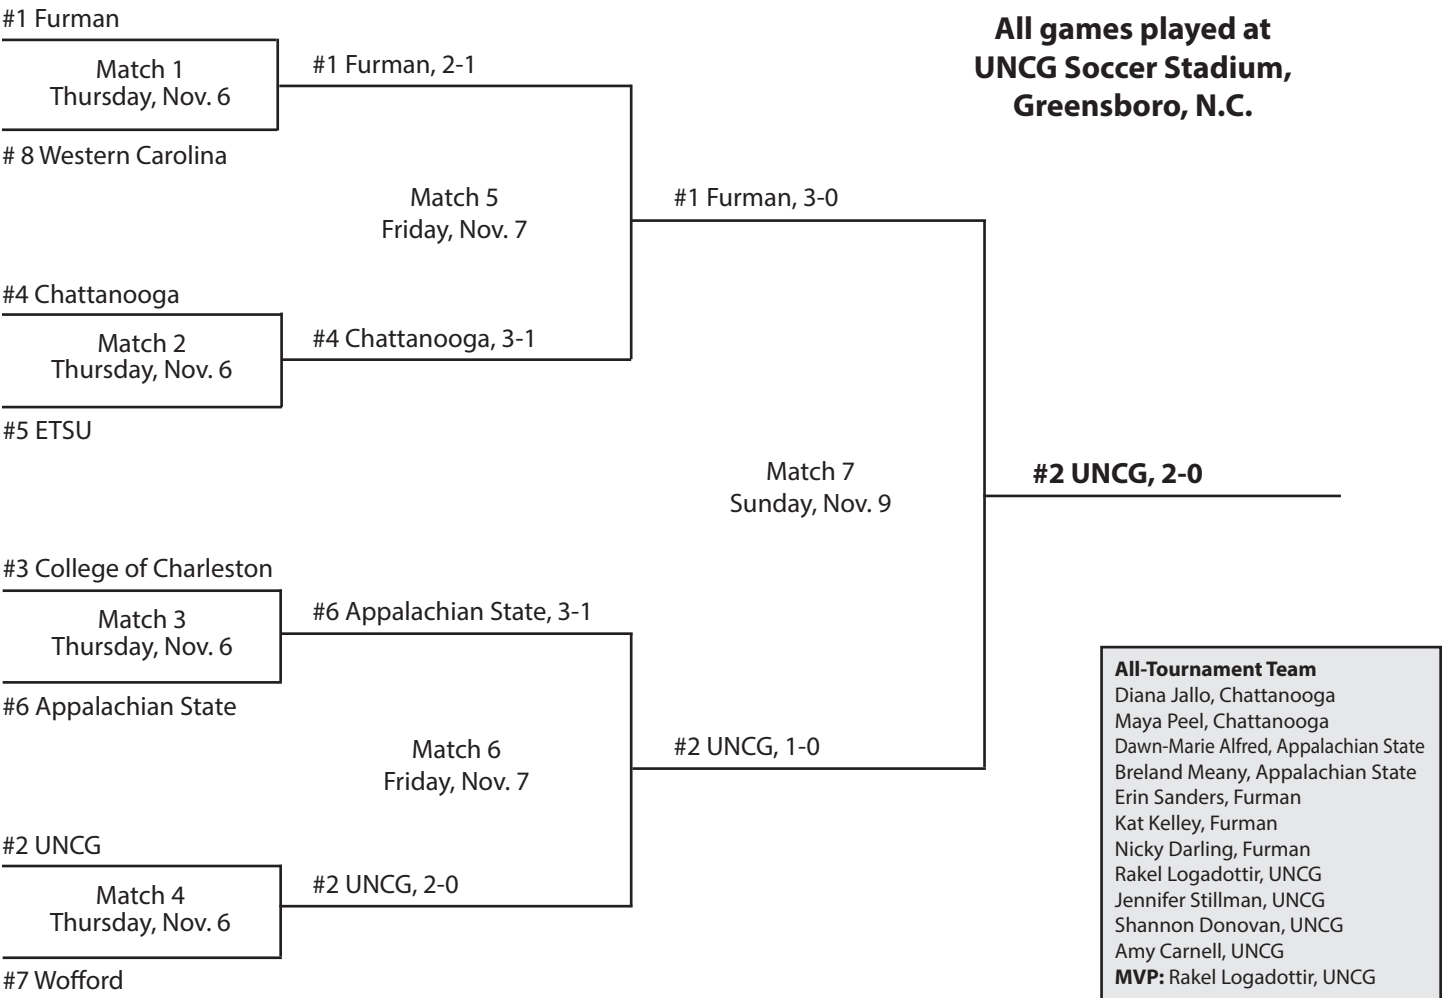

2003 FINAL SUMMARY

STANDINGS	CONFERENCE						OVERALL					
	W	L	T	Pts	GF	GA	W	L	T	Pct	GF	GA
Furman	10	0	1	31	31	8	15	5	2	.727	44	23
UNCG	9	2	0	27	27	5	15	7	2	.667	44	28
College of Charleston	7	3	1	22	22	11	11	7	2	.600	44	25
Chattanooga	6	2	3	21	21	10	10	6	3	.605	39	23
ETSU	7	4	0	21	22	14	12	6	0	.667	38	19
Appalachian State	5	4	2	17	16	9	12	5	3	.675	42	17
Wofford	5	4	2	17	12	10	7	9	3	.447	19	25
Western Carolina	4	7	0	12	16	16	7	11	2	.400	24	28
Davidson	3	6	2	11	10	16	6	12	2	.350	20	46
Elon	3	8	0	9	12	28	4	14	0	.222	17	41
Georgia Southern	1	9	1	4	9	19	5	14	1	.275	20	33
The Citadel	0	11	0	0	1	53	2	14	1	.147	18	66

SoCon honors	All-Conference Team	
Player of the Year Andrea Morrison, Furman	First Team	Second Team
Coach of the Year J.D. Kyzer, Chattanooga	F Emily Turgeon, Furman	F Erin Ashton, ETSU
Freshman of the Year Shannon Donovan, UNCG	F Andre'a Morrison, Furman	F Kristin Rhyne, College of Charleston
	F Diana Jallo, Chattanooga	F Amy Carnell, UNCG
	MF Kat Kelley, Furman	F Brooke Crandall, Chattanooga
	MF Rakel Logadottir, UNCG	MF Jamie Stewart, College of Charleston
	MF Elfa Erlingsdottir, Chattanooga	MF Danielle Petro, Furman
	D Dawn-Marie Alfred, Appalachian State	MF Jaime Cutts, Wofford
	D Kara Koehn, Davidson	D Claire Wigfall, College of Charleston
	D Nicky Darling, Furman	D Christie Nipaver, Georgia Southern
	D April Raymer, Furman	D Cara Hammond, UNCG
	GK Andie Hinshaw, Furman	GK Breland Meany, Appalachian State

All games played at UNCG Soccer Stadium, Greensboro, N.C.

All-Tournament Team
Diana Jallo, Chattanooga
Maya Peel, Chattanooga
Dawn-Marie Alfred, Appalachian State
Breland Meany, Appalachian State
Erin Sanders, Furman
Kat Kelley, Furman
Nicky Darling, Furman
Rakel Logadottir, UNCG
Jennifer Stillman, UNCG
Shannon Donovan, UNCG
Amy Carnell, UNCG
MVP: Rakel Logadottir, UNCG