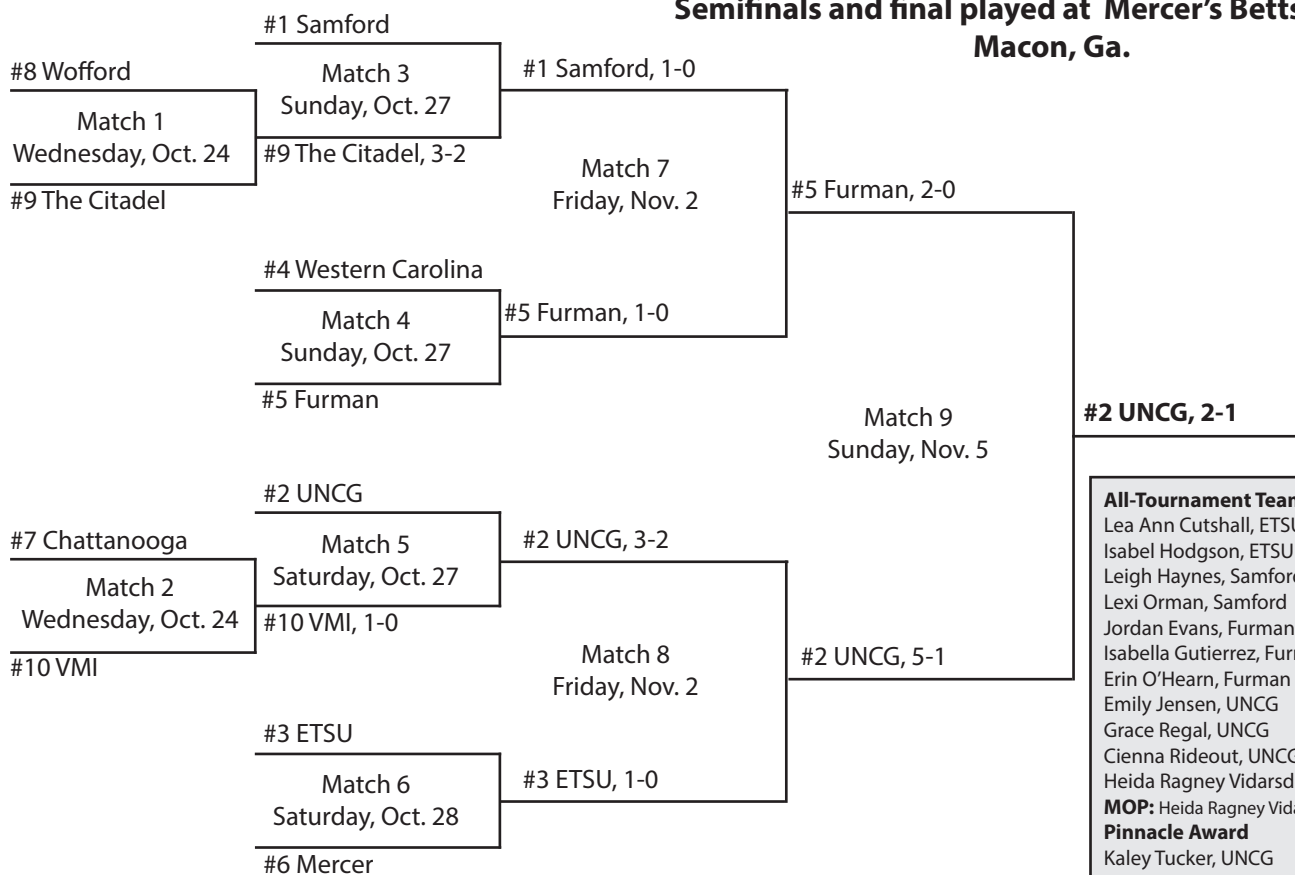

SoCon honors

Player of the Year	Defensive Player of the Year	Coach of the Year	Freshman of the Year
Cienna Rideout, UNCG	Korrie Sauder, Samford	Todd Yelton, Samford	Nicole Souply, UNCG
All-Conference First Team	All-Conference Second Team	All-Freshman Team	
F Eleonora Goldoni, ETSU	F Sarah Connolly, ETSU	Kessy Bradshaw, The Citadel	
F Abigail Zoeller, Mercer	F Ella Baggett, Samford	Grace Baghdady, Furman	
F Cienna Rideout, UNCG	F Hayley Younginer, Wofford	Erin Houlihan, Furman	
MF Caitlyn Reilly, Furman	MF Fiona Dodge, ETSU	Kylie Buchanan, Mercr	
MF Heida Ragney Vidarsdottir, UNCG	MF Rachel Harbin, ETSU	Payton Schurr, Mercer	
MF Allie Lourie, Samford	MF Grace Kennedy, UNCG	Kayla Campbell, UNCG	
MF Caroline Orman, Samford	D Virginia Poe, Furman	Nicole Souply, UNCG	
D Marissa Ferrantino, UNCG	D Taylor Meneide, Samford	Grace Timbario, UNCG	
D Emily Jensen, UNCG	D Taylore Miller, Samford	Hollie Massey, Chattanooga	
D Korrie Sauder, Samford	D Jordan Mueller, Chattanooga	Maggie Shaw, Chattanooga	
GK Stephanie Westaway, Samford	GK Aiyannah Tyler-Cooper, UNCG	Ashton Shields, Chattanooga	

**First-round, quarterfinals played at higher seed;
Semifinals and final played at Mercer's Betts Stadium
Macon, Ga.**

All-Tournament Team
Lea Ann Cutshall, ETSU
Isabel Hodgson, ETSU
Leigh Haynes, Samford
Lexi Orman, Samford
Jordan Evans, Furman
Isabella Gutierrez, Furman
Erin O'Hearn, Furman
Emily Jensen, UNCG
Grace Regal, UNCG
Cienna Rideout, UNCG
Heida Ragney Vidarsdottir, UNCG
MOP: Heida Ragney Vidarsdottir, UNCG
Pinnacle Award
Kaley Tucker, UNCG