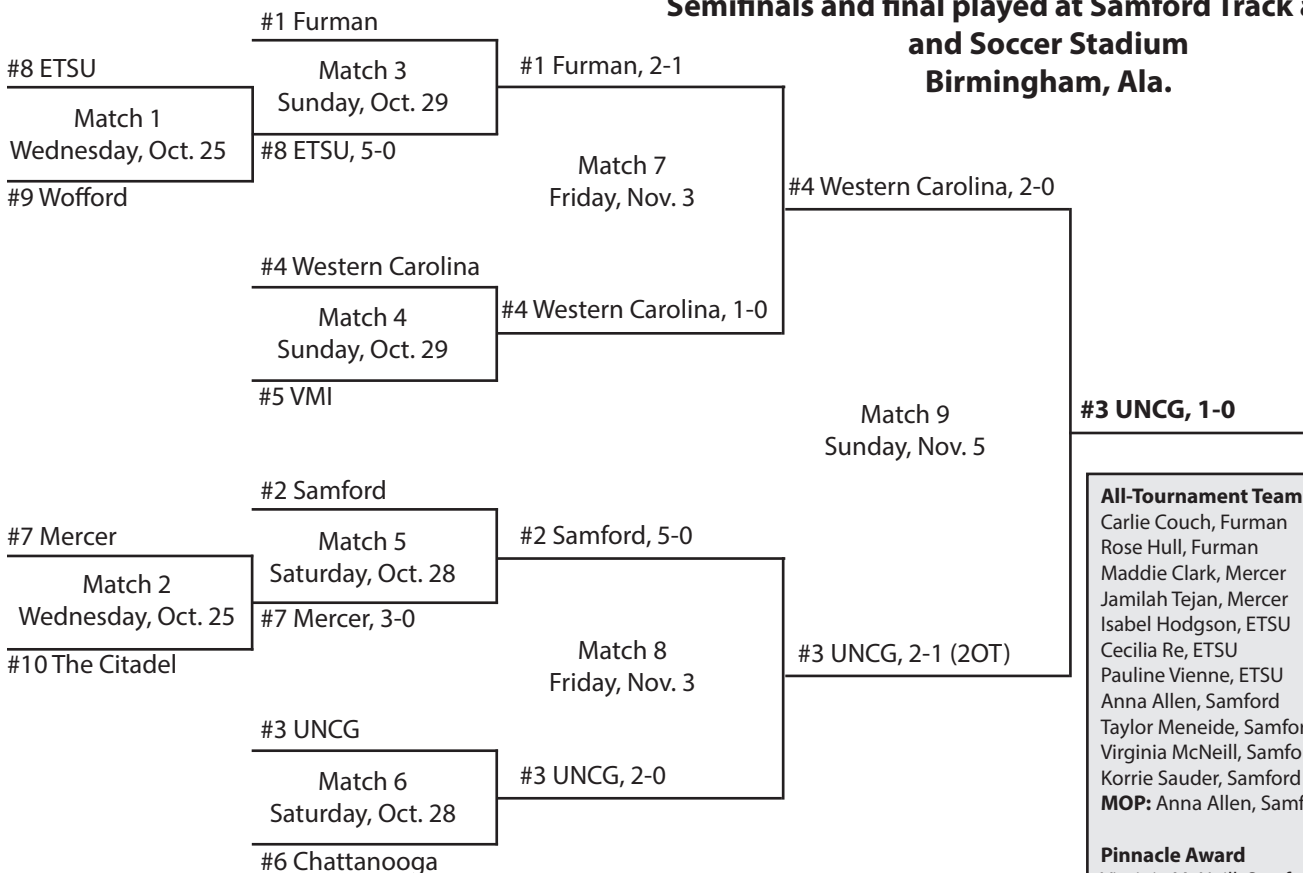

SoCon honors

Player of the Year	Defensive Player of the Year	Coach of the Year	Freshman of the Year
Jermaine Seoposenwe, Samford	Allie Lourie, Samford	Andrew Burr, Furman	Chloe Arnold, Chattanooga
All-Conference First Team	All-Conference Second Team	All-Freshman Team	
F Molly Dwyer, Furman	F Eleonora Goldoni, ETSU	Sarah Connolly, ETSU	
F Jermaine Seoposenwe, Samford	F Abriella Argueta, Samford	Mo Trnavsky, Furman	
F Hayley Younginer, Wofford	F Megan McCallister, Western Carolina	Sarah Adcock, Mercer	
MF Rachel Shah, Furman	MF Heida Vidarsdottir, UNCG	Ally Fordhman, Mercer	
MF Sanon Williams, Furman	MF Jordan Mueller, Chattanooga	Quiqui Hita, UNCG	
MF Kaitlyn Orman, Samford	MF Sayres McKenna, Western Carolina	Kaley Tucker, UNCG	
D Jordan Evens, Furman	MF Katie Beurlein, Wofford	Caroline Orman, Samford	
D Quinn Lombard, Furman	D Megan Delmonico, Mercer	Lexi Orman, Samford	
D Emily Jensen, UNCG	D Regan Lehman, UNCG	Grace Sommi, Samford	
D Allie Lourie, Samford	D Amy Horney, VMI	Chloe Arnold, Chattanooga	
D Taylor Meneide, Samford	GK Anna Maddox, Samford	Maryanne Kilgore, Western Carolina	
GK Kellsey Weaver, Furman			

First-round, quarterfinals played at higher seed; Semifinals and final played at Samford Track and Field and Soccer Stadium Birmingham, Ala.

All-Tournament Team
Carlie Couch, Furman
Rose Hull, Furman
Maddie Clark, Mercer
Jamilah Tejan, Mercer
Isabel Hodgson, ETSU
Cecilia Re, ETSU
Pauline Vienne, ETSU
Anna Allen, Samford
Taylor Meneide, Samford
Virginia McNeill, Samford
Korrie Sauder, Samford
MOP: Anna Allen, Samford
Pinnacle Award
Virginia McNeill, Samford