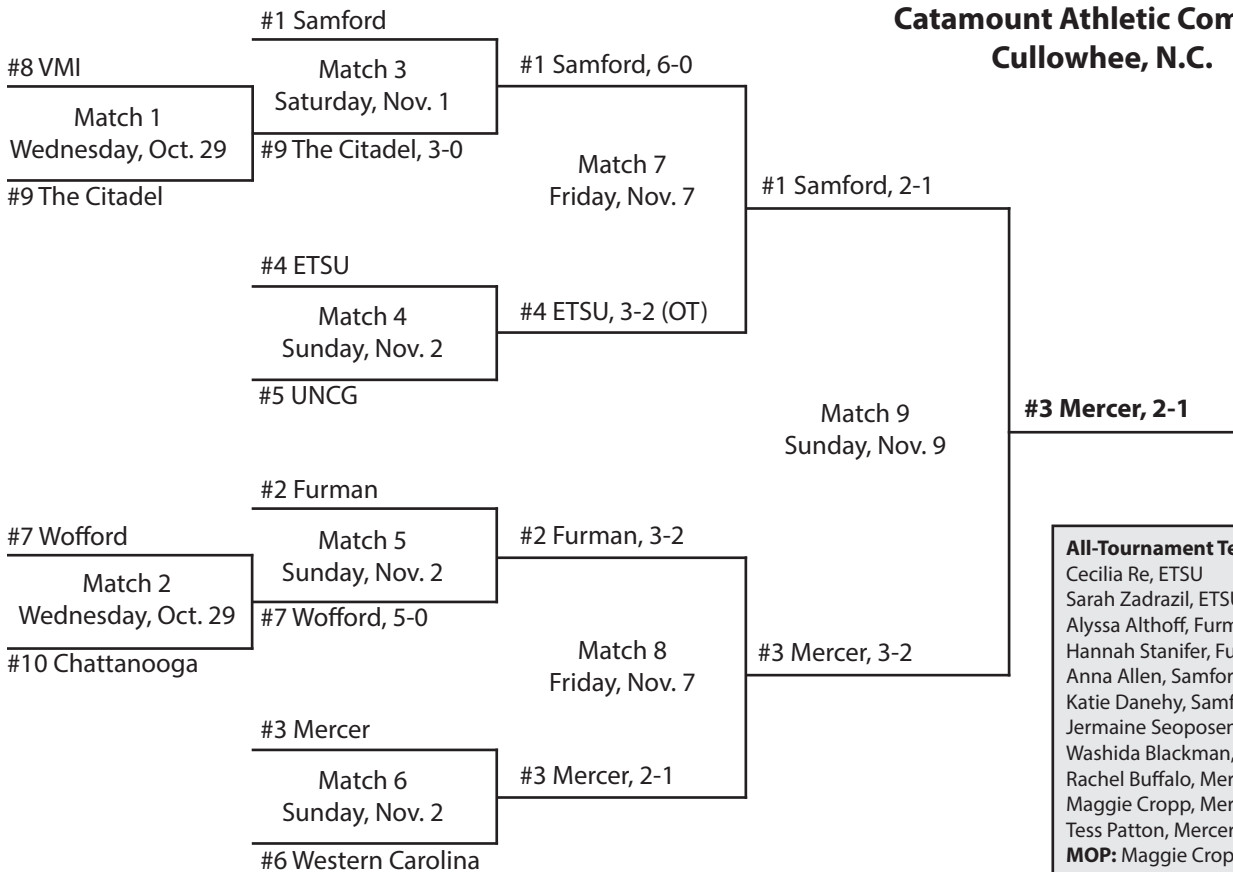

SoCon honors

Player of the Year	Defensive Player of the Year	Coach of the Year	Freshman of the Year
Stephanie DeVita, Furman	Catie Moore, Furman	Todd Yelton, Samford	Garazi Murua, ETSU
All-Conference First Team	All-Conference Second Team	All-Freshman Team	
F Hannah Short, ETSU	F Jamie Alexander, Furman	Mady Riegel, The Citadel	
F Carlie Couch, Furman	F Washida Blackman, Mercer	Garazi Murua, ETSU	
F Chesney White, UNCG	F Malcanisha Kelley, Samford	Paola Roversi, ETSU	
F Jermaine Seoposenwe, Samford	MF Vanessa Aponte, The Citadel	Molly Dwyer, Furman	
MF Sarah Zadrazil, ETSU	MF Lauren Gassie, Mercer	Rachel Shah, Furman	
MF Stephanie DeVita, Furman	MF Rebecca Burrows, UNCG	Chloe Buehler, UNCG	
MF India Robinson, Furman	D Sarah Daane, Mercer	Anna Maddox, Samford	
D Jasmin Dutton, ETSU	D Georgia Brown, UNCG	Virginia McNeil, Samford	
D Catie Moore, Furman	D Christina White, Western Carolina	Chandler Arrowood, Western Carolina	
D Anna Allen, Samford	GK Rose Hull, Furman	Rachel Fenner, Wofford	
GK Maggie Cropp, Mercer	GK Anna Maddox, Samford	Hannah Washko, Wofford	

**First-round, quarterfinals played at higher seed;
Semifinals and final played at
Catamount Athletic Complex,
Cullowhee, N.C.**

All-Tournament Team
Cecilia Re, ETSU
Sarah Zadrazil, ETSU
Alyssa Althoff, Furman
Hannah Stanifer, Furman
Anna Allen, Samford
Katie Danehy, Samford
Jermaine Seoposenwe, Samford
Washida Blackman, Mercer
Rachel Buffalo, Mercer
Maggie Cropp, Mercer
Tess Patton, Mercer
MOP: Maggie Cropp, Mercer