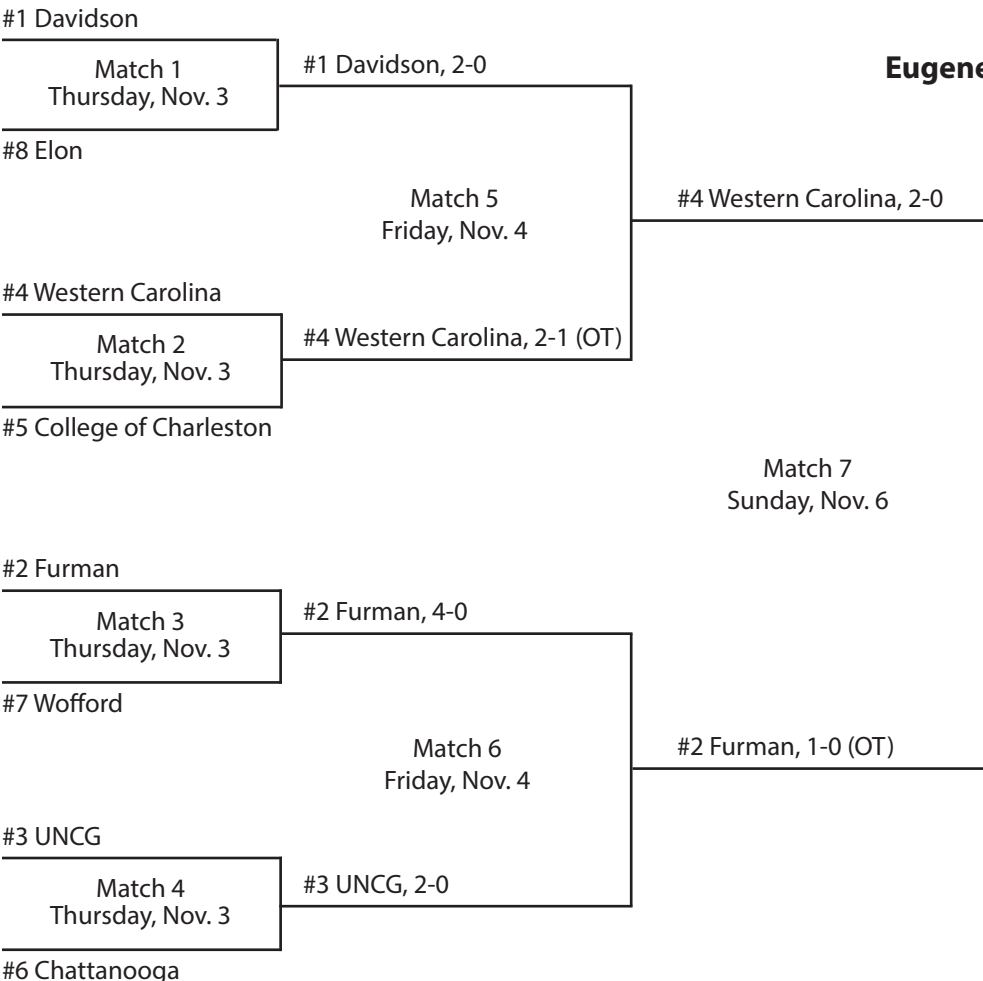

2005 FINAL SUMMARY

STANDINGS	CONFERENCE						OVERALL					
	W	L	T	Pts	GF	GA	W	L	T	Pct	GF	GA
Davidson	9	0	1	28	24	5	14	5	2	.714	38	26
Furman	7	1	2	23	28	7	14	6	2	.682	50	20
UNCG	6	3	1	19	28	11	11	7	1	.605	40	16
Western Carolina	6	4	0	18	12	9	18	6	0	.750	35	18
Coll of Charleston	5	3	2	17	22	11	7	9	2	.444	28	22
Chattanooga	5	5	0	15	12	12	8	11	0	.421	23	33
Wofford	4	4	2	14	7	9	5	12	3	.325	12	26
Elon	3	6	1	10	14	19	5	11	3	.342	25	30
Appalachian State	3	6	1	10	15	16	10	7	1	.583	32	23
Georgia Southern	2	8	0	6	7	26	3	15	1	.184	12	48
The Citadel	0	10	0	0	4	48	2	17	0	.105	10	82

SoCon honors	All-Conference Team	Second Team
Player of the Year Kara Koehn, Davidson	First Team F Kristin Rhyne, College of Charleston F Kara Koehn, Davidson F Andre'a Morrison, Furman F Cara Hammond, UNCG MF Kat Kelley, Furman MF Tara Marker, Furman MF Amy Carnell, UNCG D Amanda Andrews, College of Charleston D Nancy Haskell, Davidson D Shannon Donovan, UNCG GK Andie Hinshaw, Furman	Second Team F Casey Cleary, Appalachian State F Whitney Southard, Appalachian State F Deven Beachum, UNCG F Nikki Brannen, Chattanooga MF Nicky Darling, Furman MF Nicollette DeLaine, UNCG MF Elfa Erlingsdottir, Chattanooga D Danielle Jordan, College of Charleston D Melanee Smith, Davidson D Tyson Davis, UNCG D Emily Pierce, Western Carolina GK Alesha Row, Western Carolina
Coach of the Year Greg Ashton, Davidson		
Freshman of the Year Melanee Smith, Davidson		

All games played at Eugene E. Stone III Soccer Stadium, Greenville, S.C.

All-Tournament Team
Chloe King, Davidson
Kara Koehn, Davidson
Dacia Beachum, UNCG
Tyson Davis, UNCG
Nicky Darling, Furman
Andie Hinshaw, Furman
Erin Sanders, Furman
Casey Davis, Western Carolina
Heather Dittmer, Western Carolina
Meghan Reilly, Western Carolina
Arlan Whittle, Western Carolina
MVP: Alesha Row, Western Carolina