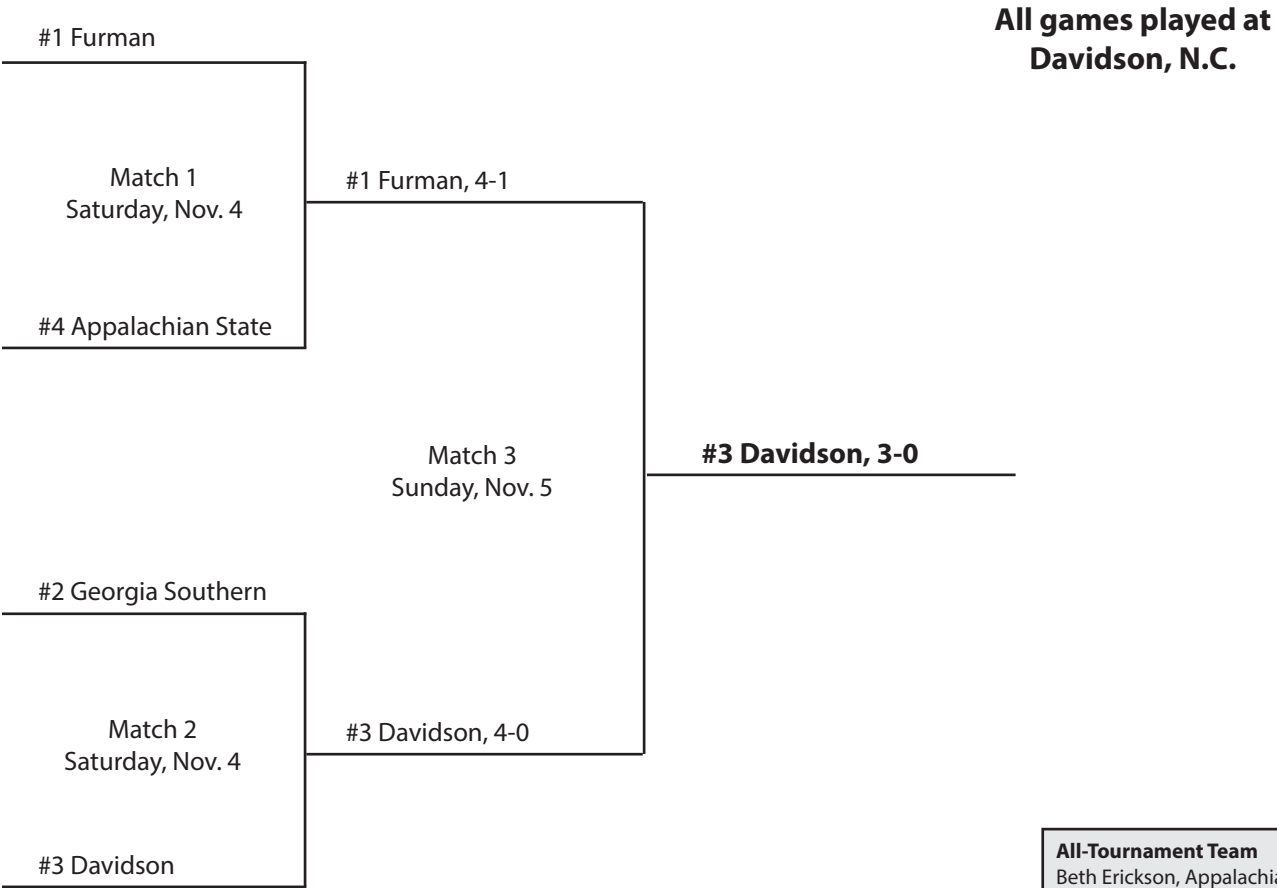

1995 FINAL SUMMARY

STANDINGS	CONFERENCE						OVERALL					
	W	L	T	Pct	GF	GA	W	L	T	Pct	GF	GA
Furman	4	1	1	.750	17	8	9	9	1	.500	39	35
Georgia Southern	4	2	0	.667	11	8	12	7	0	.632	48	30
Davidson	3	2	1	.583	16	11	11	9	2	.545	49	27
Appalachian State	0	6	0	.000	5	22	3	16	1	.175	17	61

SoCon honors		All-Conference Team	
Player of the Year Liz Bielefeld, Furman		F	Claudia Lombard, Davidson
		F	Laura Wise, Furman
Coach of the Year Brian Lee, Furman		F	Debbie Hensley, Georgia Southern
		MF	Kelly Ammann, Davidson
Freshman of the Year Leah Versteegen, Furman		MF	Leah Versteegen, Furman
		MF	Morgan Cox, Georgia Southern
		MF	Rachel Tolliver, Georgia Southern
		D	Beth Erickson, Appalachian State
		D	Shannon Lowrance, Davidson
		D	Liz Bielefeld, Furman
		GK	Amanda Sandling, Georgia Southern

Only First Team was awarded in 1995.

All-Tournament Team
Beth Erickson, Appalachian State
Brooke Satterfield, Appalachian State
Lindsey Grossman, Georgia Southern
Megan Pinkston, Georgia Southern
Amy Anderson, Furman
Holly Aure, Furman
Cynthia Bankston, Furman
Amy Kanoff, Davidson
Claudia Lombard, Davidson
Shannon Lowrance, Davidson
Alison Noznesky, Davidson
MVP - Claudia Lombard, Davidson