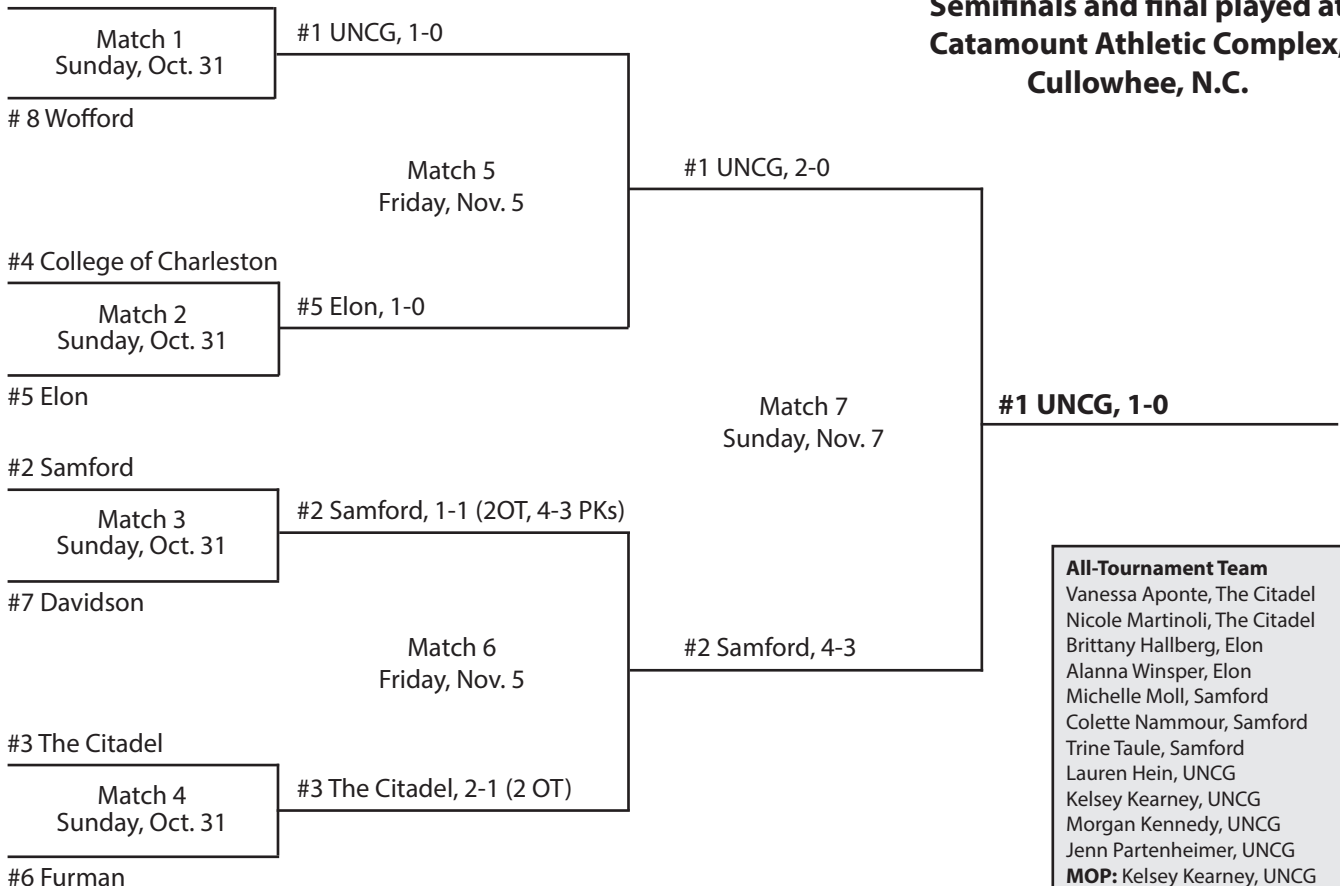

SoCon honors

Player of the Year

Mariana Garcia, The Citadel

Coach of the Year

Bob Winch, The Citadel

Freshman of the Year

Mariana Garcia, The Citadel

All-Conference First Team

F Martha Hall, Furman
F Tabitha Padgett, UNCG
F Donna-Kay Henry, Chattanooga
F Sara Wilkinson, Samford
MF Mariana Garcia, The Citadel
MF Cat Barnekow, UNCG
MF Jenn Partenheimer, UNCG
D Katie Evans, UNCG
D Leah Leppert, Samford
D Colette Nammour, Samford
GK Kelsey Kearney, UNCG

All-Conference Second Team

F Nicole Levermann, The Citadel
F Brittany Hallberg, Elon
F Kristen Schmidbauer, UNCG
MF Sarah Schaidle, College of Charleston
MF Allison Drutchas, Davidson
MF Rachel Shelnett, Furman
MF Paige Lanter, Samford
D Hannah Gmerek, College of Charleston
D Amanda Flink, Davidson
D Ashley Creavalle, Furman
GK Alyssa Whitehead, Samford

All-Freshman Team

Vanessa Aponte, The Citadel
Mariana Garcia, The Citadel
Nicole Levermann, The Citadel
Chelsea Stark, Elon
Dee Makris, Furman
Catie Moore, Furman
Morgan Kennedy, UNCG
Kristen Schmidbauer, UNCG
Stine Schoening, UNCG
Trine Taule, Samford
Brittany Gendron, Western Carolina

#1 UNCG

First-round matches played at higher seed;
Semifinals and final played at
Catamount Athletic Complex,
Cullowhee, N.C.

All-Tournament Team
Vanessa Aponte, The Citadel
Nicole Martinoli, The Citadel
Brittany Hallberg, Elon
Alanna Winsper, Elon
Michelle Moll, Samford
Colette Nammour, Samford
Trine Taule, Samford
Lauren Hein, UNCG
Kelsey Kearney, UNCG
Morgan Kennedy, UNCG
Jenn Partenheimer, UNCG
MOP: Kelsey Kearney, UNCG