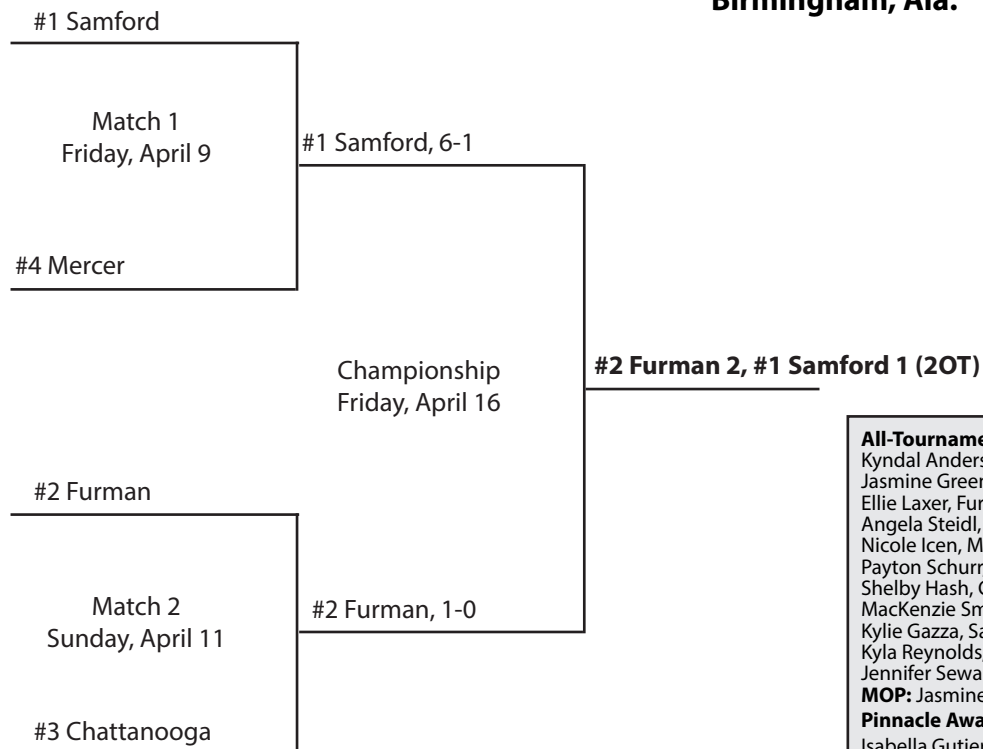

SoCon honors

Player of the Year
Isabella Gutierrez, Furman

Defensive Player of the Year
Maggie Shaw, Chattanooga

Coach of the Year
Gavin McKinney, Chattanooga

Freshman of the Year
Nieva Gaither, Furman

All-Conference First Team

F Suzuka Yosue, The Citadel
F Jasmine Greene, Furman
F Taylor Yount, Samford
M Isabella Gutierrez, Furman
M Miya Poplin, Furman
M Alyssa Frazier, Samford
D Brie Pavol, Mercer
D Kylie Gazza, Samford
D Lexi Orman, Samford
D Maggie Shaw, Chattanooga
GK Morgan McAslan, Samford

All-Conference Second Team

F Ally Fordham, Mercer
F Aliah Kitchens, Mercer
F Caroline Orman, Samford
F Chloe Arnold, Chattanooga
F Rachel Rasins, Wofford
M Nieva Gaither, Furman
M Ciara Whitely, Mercer
M Katie Gilligan, Wofford
D Faith Hauberg, Furman
D Ashley Avelino, UNCG
D Lauren Dluzewski, Chattanooga
GK Jordyn Ebert, Mercer

All-Freshman Team

Sinoxolo Cesane, ETSU
Addison Corn, Furman
Nieva Gaither, Furman
Miya Poplin, Furman
Kendall Cook, Mercer
Ella Simpson, Samford
Kendra Mueller, Chattanooga
Ao Yamada, Chattanooga
Maggie Lloyd, Western Carolina
Mia Bookhard, Wofford
Olivia Hughes, Wofford

Semifinals played at higher seeds Final played at Samford Soccer Stadium Birmingham, Ala.

All-Tournament Team
Kyndal Anderson, Furman
Jasmine Greene, Furman
Ellie Laxer, Furman
Angela Steidl, Furman
Nicole Icen, Mercer
Payton Schurr, Mercer
Shelby Hash, Chattanooga
MacKenzie Smith, Chattanooga
Kylie Gazza, Samford
Kyla Reynolds, Samford
Jennifer Seward, Samford
MOP: Jasmine Greene, Furman
Pinnacle Award
Isabella Gutierrez, Furman