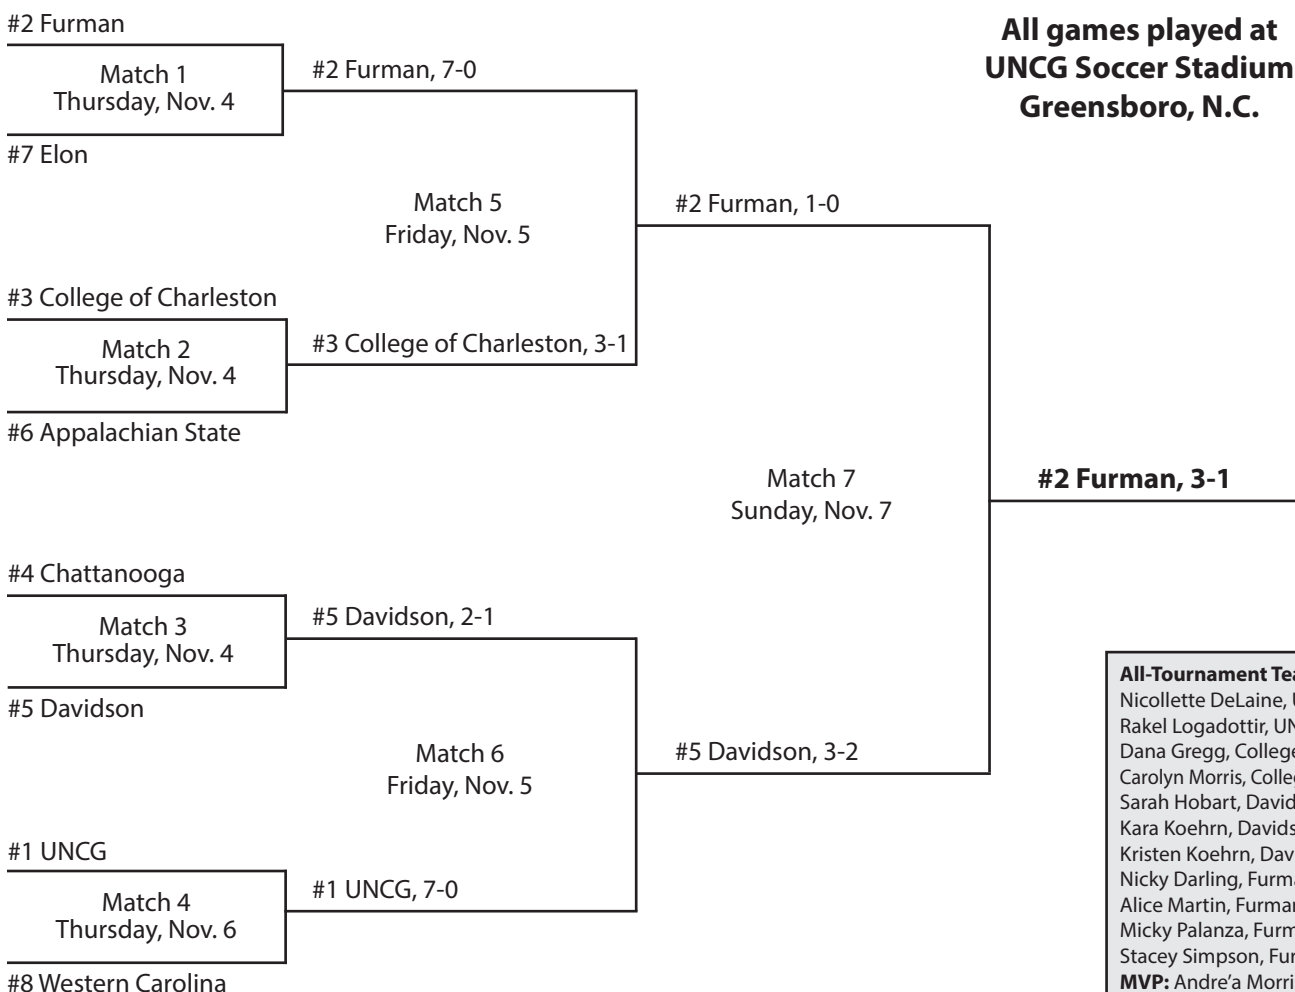

2004 FINAL SUMMARY

STANDINGS	CONFERENCE						OVERALL					
	W	L	T	Pts	GF	GA	W	L	T	Pct	GF	GA
UNCG	9	1	1	28	28	6	14	5	1	.725	52	18
Furman	9	2	0	27	25	9	14	9	0	.609	48	37
College of Charleston	7	2	2	23	20	7	12	5	3	.675	34	16
Chattanooga	7	3	1	22	25	8	12	5	1	.694	51	17
Davidson	7	3	1	22	24	10	12	9	1	.568	38	35
Appalachian State	5	5	1	16	22	18	10	9	1	.525	48	30
Elon	4	6	1	13	16	14	5	12	1	.306	21	34
Western Carolina	3	5	3	12	23	18	5	10	3	.361	29	37
ETSU	2	5	4	10	7	15	5	8	4	.412	16	24
Wofford	3	7	1	10	10	21	8	8	1	.500	26	28
Georgia Southern	2	9	0	6	9	28	4	12	1	.265	14	39
The Citadel	0	10	1	1	9	64	2	15	1	.139	23	89

SoCon honors	All-Conference Team	
Player of the Year Amy Carnell, UNCG	First Team	Second Team
Coach of the Year Greg Ashton, Davidson	F Kristin Rhyne, College of Charleston	F Nicky Darling, Furman
Freshman of the Year Karla Davis, UNCG	F Kara Koehn, Davidson	F Deven Beachum, UNCG
	F Amy Carnell, UNCG	F Stephanie Svoboda, Western Carolina
	F Diana Jallo, Chattanooga	MF Nicole Blume, College of Charleston
	MF Katt Kelley, Furman	MF Erin Ashton, ETSU
	MF Tara Marker, Furman	MF Nicollette DeLaine, UNCG
	MF Rakel Logadottir, UNCG	MF Megan Chismark, Chattanooga
	D Claire Wigfall, College of Charleston	D Sydney Strong, College of Charleston
	D April Raymer, Furman	D Nancy Haskell, Davidson
	D Shannon Donovan, UNCG	D Mallory Bramlett, Wofford
	GK Sara Hobart, Davidson	GK Breland Meany, Appalachian State

All-Tournament Team
Nicollette DeLaine, UNCG
Rakel Logadottir, UNCG
Dana Gregg, College of Charleston
Carolyn Morris, College of Charleston
Sarah Hobart, Davidson
Kara Koehn, Davidson
Kristen Koehn, Davidson
Nicky Darling, Furman
Alice Martin, Furman
Micky Palanza, Furman
Stacey Simpson, Furman
MVP: Andre'a Morrison, Furman