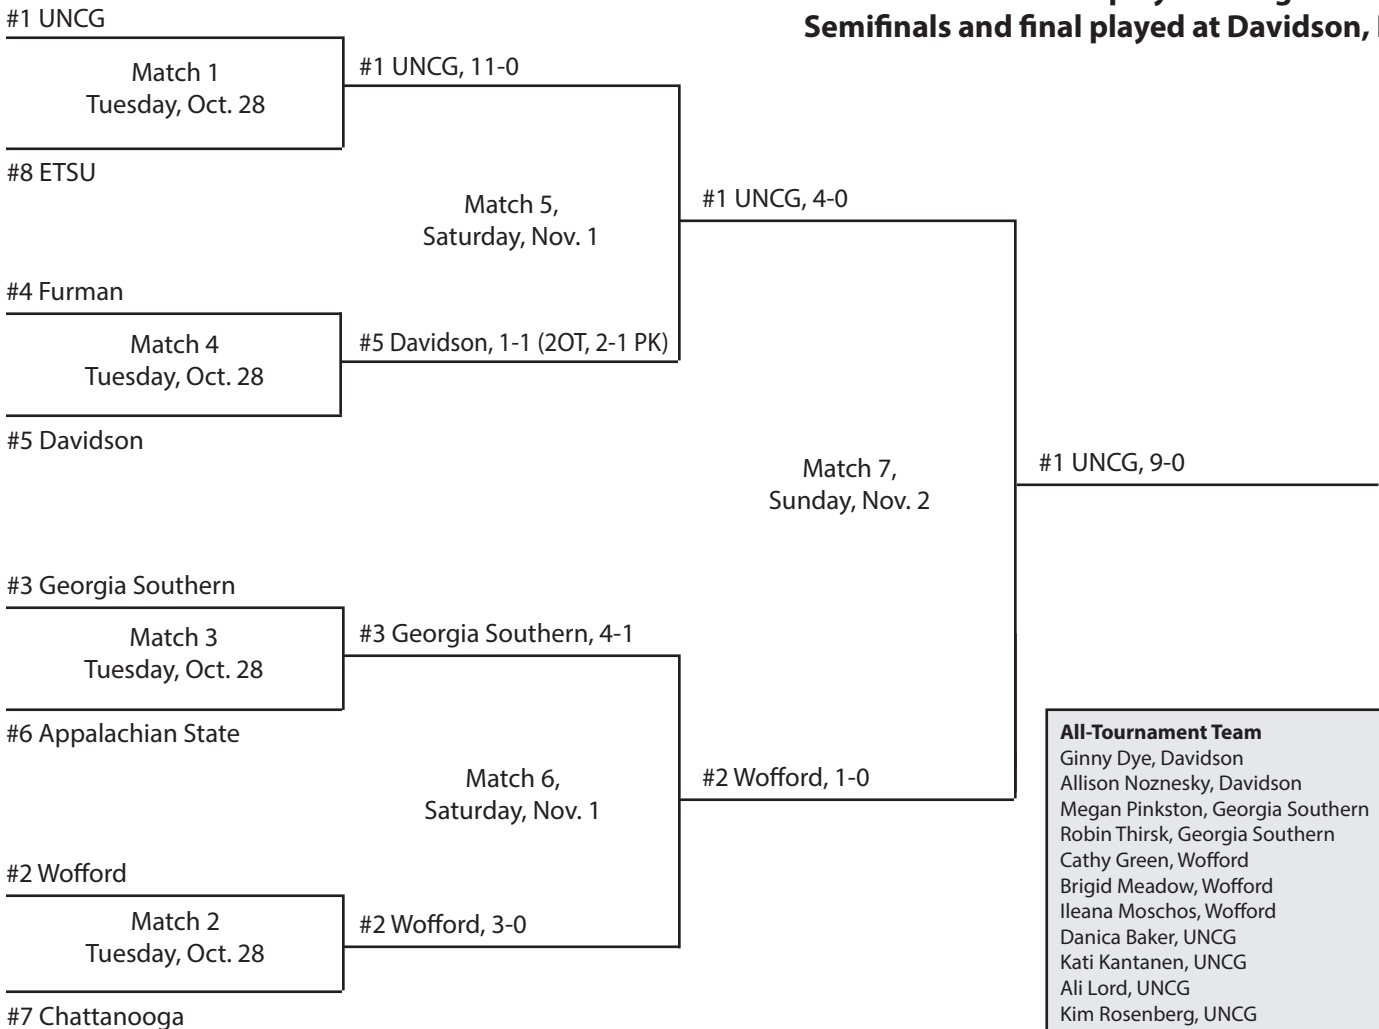

1997 FINAL SUMMARY

STANDINGS	CONFERENCE						OVERALL					
	W	L	T	Pct	GF	GA	W	L	T	Pct	GF	GA
UNCG	7	0	0	1.000	38	4	19	6	0	.760	93	28
Wofford	5	2	0	.714	20	12	12	7	3	.612	43	43
Georgia Southern	4	3	0	.571	18	12	12	7	2	.619	51	27
Furman	4	3	0	.571	15	8	12	6	2	.650	35	20
Davidson	3	3	1	.500	14	7	4	14	3	.262	23	46
Appalachian State	3	3	1	.500	9	15	7	8	2	.471	19	29
Chattanooga	1	6	0	.143	5	29	3	16	1	.175	16	78
ETSU	0	7	0	.000	3	35	2	16	1	.132	9	86

SoCon honors	All-Conference Team	Second Team
Player of the Year Kati Kantanen, UNCG	First Team F Melissa Sutton, Furman F Kati Kantanen, UNCG F Ali Lord, UNCG F Brigid Meadow, Wofford MF Danica Baker, UNCG	F Ashton Robinson, Appalachian State F Ginny Dye, Davidson F Tara Chaisson, Georgia Southern MF Kelly Rennick, Davidson MF Leah Versteegen, Furman
Coach of the Year Jack Poland, UNCG	MF Shannon Carey, UNCG MF Heidi Best, Wofford D Liz Bielefeld, Furman D Raila Maisonlahti, UNCG D Lynsey McLean, UNCG GK Paula Domitrovits, UNCG	MF Robin Thirsk, Georgia Southern D Carey Sheaffer, ETSU D Diana Poore, Furman D Jodi Berto, Georgia Southern GK Jen McNutt, Furman GK Mary Perry, Georgia Southern
Freshman of the Year Lynsey McLean, UNCG		

**First-round matches played at higher seed;
Semifinals and final played at Davidson, N.C.**

All-Tournament Team
Ginny Dye, Davidson
Allison Noznesky, Davidson
Megan Pinkston, Georgia Southern
Robin Thirsk, Georgia Southern
Cathy Green, Wofford
Brigid Meadow, Wofford
Ileana Moschos, Wofford
Danica Baker, UNCG
Kati Kantanen, UNCG
Ali Lord, UNCG
Kim Rosenberg, UNCG
MVP - Kim Rosenberg, UNCG