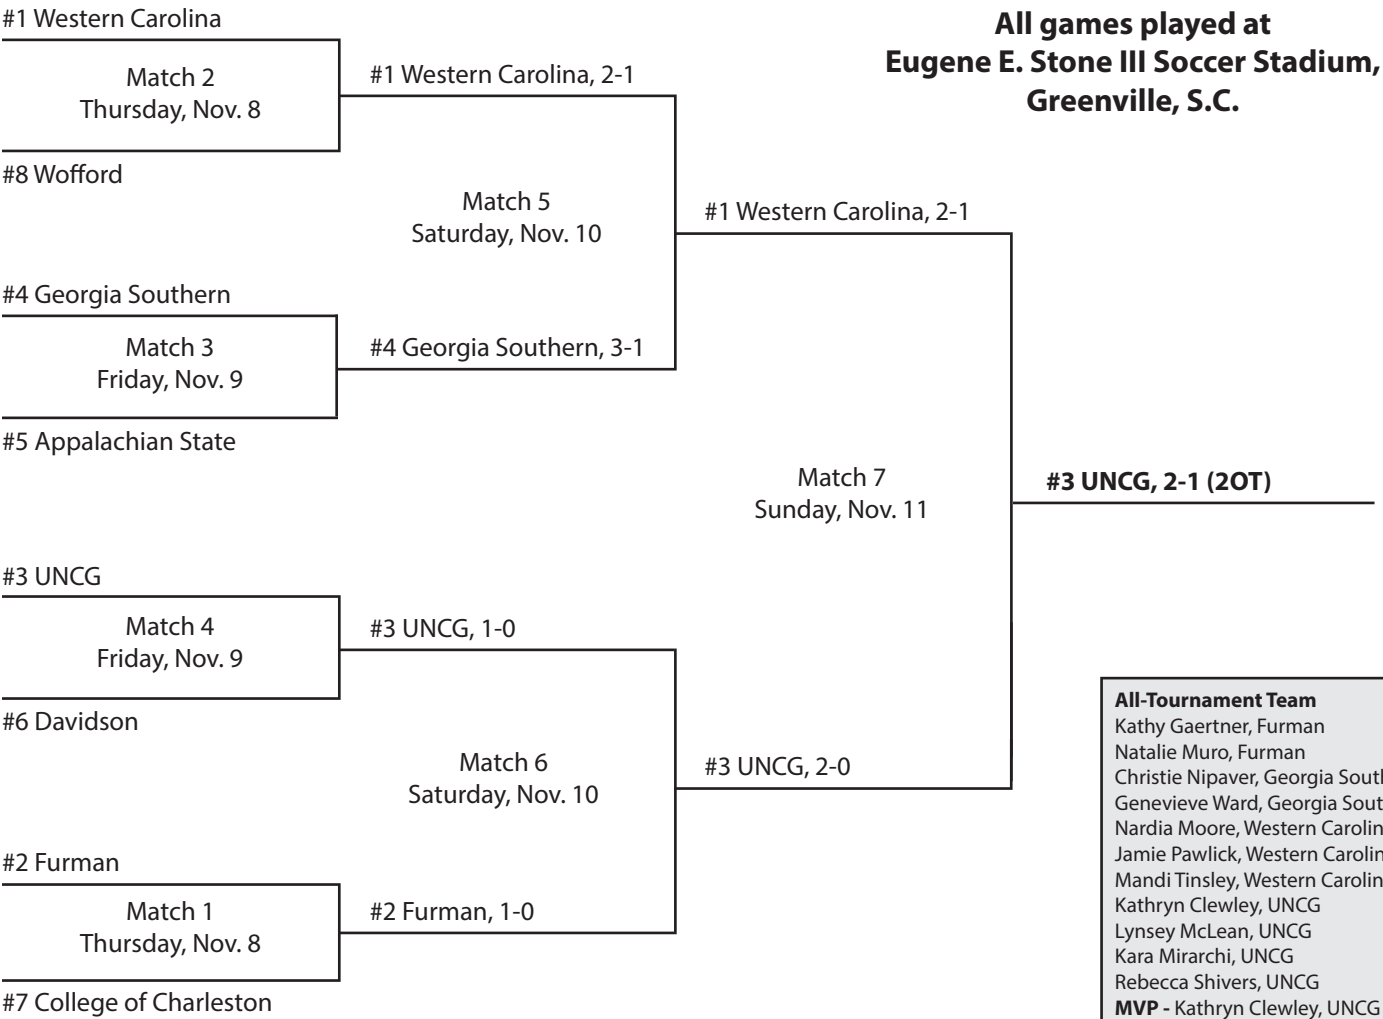

2001 FINAL SUMMARY

STANDINGS	CONFERENCE						OVERALL					
	W	L	T	Pct	GF	GA	W	L	T	Pct	GF	GA
UNCG	8	2	0	.800	38	8	15	8	0	.652	56	30
Western Carolina	8	2	0	.800	26	8	16	6	0	.727	57	22
Furman	8	2	0	.800	42	7	13	7	1	.643	56	27
Georgia Southern	7	2	1	.750	26	8	12	6	1	.658	43	22
Appalachian State	6	3	1	.650	11	8	9	8	3	.525	31	23
Davidson	6	4	0	.600	27	16	7	14	0	.333	32	44
College of Charleston	4	6	0	.400	22	11	6	11	1	.361	26	21
Wofford	3	7	0	.300	11	31	4	14	0	.222	17	52
Chattanooga	2	8	0	.200	11	22	4	13	1	.250	22	48
ETSU	2	8	0	.200	13	36	3	13	1	.206	23	56
The Citadel	0	10	0	.000	4	76	3	17	0	.150	18	120

SoCon honors	All-Conference Team	Second Team
Player of the Year Lynsey McLean, UNCG	First Team F Danielle Petro, Furman F Melissa Turner, Furman F Katy Znosko, Georgia Southern F Jordan Howell, Western Carolina MF Katie Carson, Furman MF Cristina Echavarry, Furman MF Lynsey McLean, UNCG D Dawn-Marie Alfred, Appalachian State D Kaye Brownlee, Furman D Jennifer Kennedy, UNCG GK Kathryn Clewley, UNCG	Second Team F Claire Wigfall, College of Charleston F Kate Dylag, UNCG F Lauren Bramlett, Western Carolina MF Tara Maloney, Davidson MF Amanda Bernard, Georgia Southern MF Nardia Moore, Western Carolina D Penn Graves, Davidson D Lindsey Facciolo, Furman D Jamie Pawlik, Western Carolina GK Tanya Woehr, Georgia Southern GK Mandi Tinsley, Western Carolina
Coach of the Year Debbie Hensley, Western Carolina		
Freshman of the Year Cristina Echavarry, Furman		

All-Tournament Team
Kathy Gaertner, Furman
Natalie Muro, Furman
Christie Nipaver, Georgia Southern
Genevieve Ward, Georgia Southern
Nardia Moore, Western Carolina
Jamie Pawlick, Western Carolina
Mandi Tinsley, Western Carolina
Kathryn Clewley, UNCG
Lynsey McLean, UNCG
Kara Mirarchi, UNCG
Rebecca Shivers, UNCG
MVP - Kathryn Clewley, UNCG