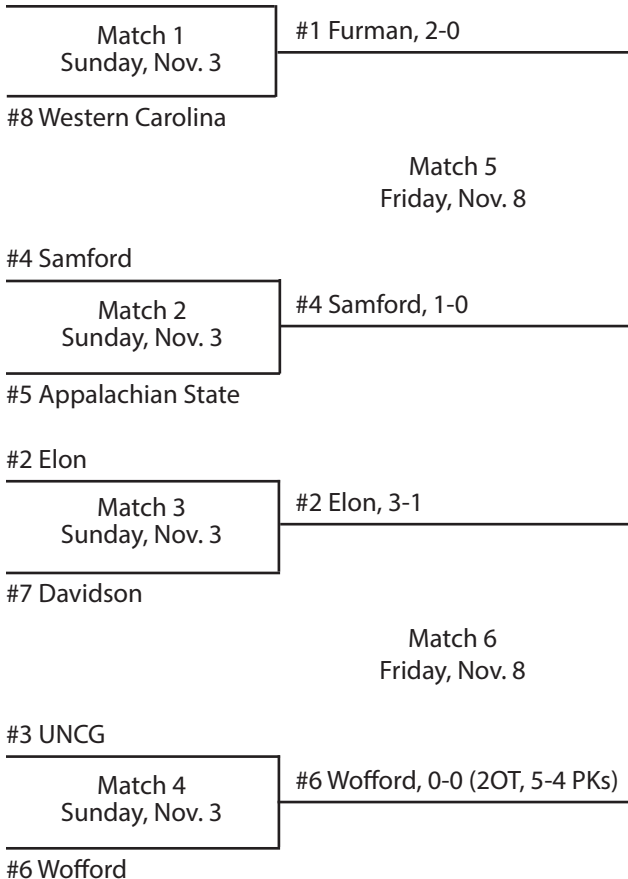

SoCon honors

Player of the Year

Nicole Dennion, Elon

Coach of the Year

Andrew Burr, Furman

Freshman of the Year

Carlie Couch, Furman

All-Conference First Team

- F Nicole Dennion, Elon
- F Carlie Couch, Furman
- F Stephanie DeVita, Furman
- F Malcanisha Kelley, Samford
- MF India Robinson, Furman
- MF Michelle Moll, Samford
- MF Trine Taule, Samford
- D Olivia Mackey, Elon
- D Catie Moore, Furman
- D Maggie Bosley, Wofford
- GK Rose Hull, Furman

All-Conference Second Team

- F Samantha Childress, Appalachian State
- F Julia Holz, Appalachian State
- F Jamie Alexander, Furman
- F Chloe Brackett, Wofford
- MF Chelsey Stark, Elon
- MF Nora El-Shami, Georgia Southern
- MF Chesney White, UNCG
- D Kimmie Krauss, Elon
- D Rebecca Burrows, UNCG
- D Molly Pittman, Samford
- GK Kimberly Cohn, Wofford

All-Freshman Team

- Jane Cline, Appalachian State
- Jaclyn Nieradka, Appalachian State
- Lea Raedle, The Citadel
- Ashley Finke, Davidson
- Erin Tanhauser, Elon
- Carlie Couch, Furman
- Georgia Brown, UNCG
- Rebecca Burrows, UNCG
- Malcanisha Kelley, Samford
- Molly Pittman, Samford
- Tanner Kaplan, Wofford

**First-round matches played at higher seed;
Semifinals and final played at
Snyder Field,
Spartanburg, S.C.**

#1 Furman

#1 Furman, 3-1

All-Tournament Team

- Michelle Moll, Samford
- Shanika Thomas, Samford
- Maggie Bosley, Wofford
- Alex Kachulis, Wofford
- Catherine Brinkman, Elon
- Kimmie Krauss, Elon
- Jennifer McGorty, Elon
- Stephanie DeVita, Furman
- Rose Hull, Furman
- Catie Moore, Furman
- India Robinson, Furman
- **MOP:** Stephanie DeVita, Furman