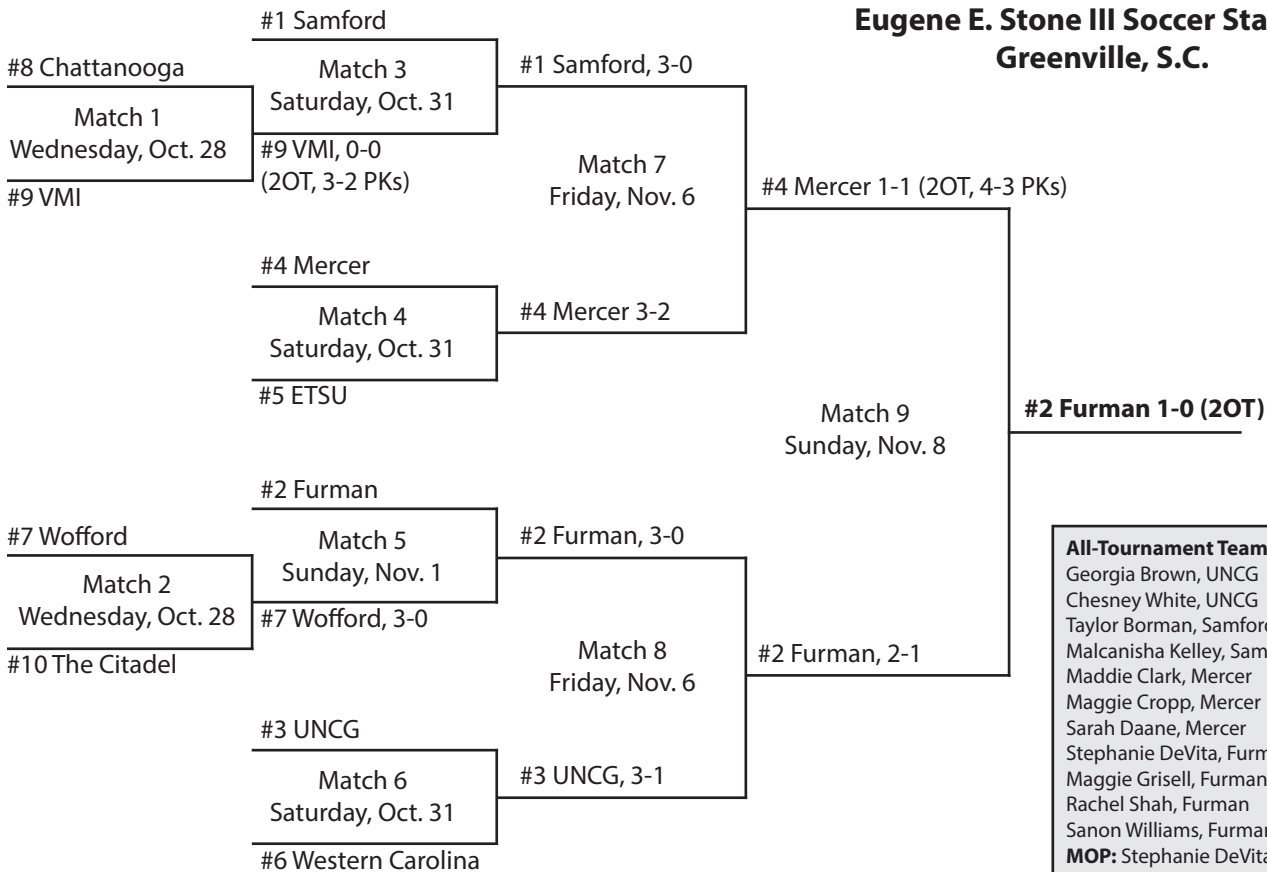

SoCon honors

Player of the Year	Defensive Player of the Year	Coach of the Year	Freshman of the Year
Sarah Zadrazil, ETSU	Olivia Cole, Samford	Todd Yelton, Samford	Caylin Prillaman, UNCG
All-Conference First Team	All-Conference Second Team	All-Freshman Team	
F Sarah Zadrazil, ETSU	F Simona Koren, ETSU	Irina Brutsch, ETSU	
F Carlie Couch, Furman	F Jermaine Seoposenwe, Samford	Emily McKerlie, ETSU	
F Chesney White, UNCG	F Kelly Pannell, Western Carolina	Amani Bright, Furman	
F Malcanisha Kelley, Samford	MF Paola Roversi, ETSU	Jorden Christensen, Mercer	
MF Stephanie DeVita, Furman	MF Maddie Clark, Mercer	Haley McDuffee, Mercer	
MF Georgia Brown, UNCG	MF Katelyn Dimopoulos, Mercer	Gabbi Charles, UNCG	
MF Taylor Borman, Samford	MF Anna Allen, Samford	Caylin Prillaman, UNCG	
D Zoe Fishman, UNCG	D Emily Graves, Furman	Ella Baggett, Samford	
D Olivia Cole, Samford	D Ashley Eddleman, UNCG	Kaitlyn Orman, Samford	
D Alissa Hansen, Samford	D Regan Lehman, UNCG	Sayres McKenna, Western Carolina	
GK Anna Maddox, Samford	GK Maggie Cropp, Mercer	Hayley Younginer, Wofford	

**First-round, quarterfinals played at higher seed;
Semifinals and final played at
Eugene E. Stone III Soccer Stadium,
Greenville, S.C.**

All-Tournament Team
Georgia Brown, UNCG
Chesney White, UNCG
Taylor Borman, Samford
Malcanisha Kelley, Samford
Maddie Clark, Mercer
Maggie Cropp, Mercer
Sarah Daane, Mercer
Stephanie DeVita, Furman
Maggie Grisell, Furman
Rachel Shah, Furman
Sanon Williams, Furman
MOP: Stephanie DeVita, Furman