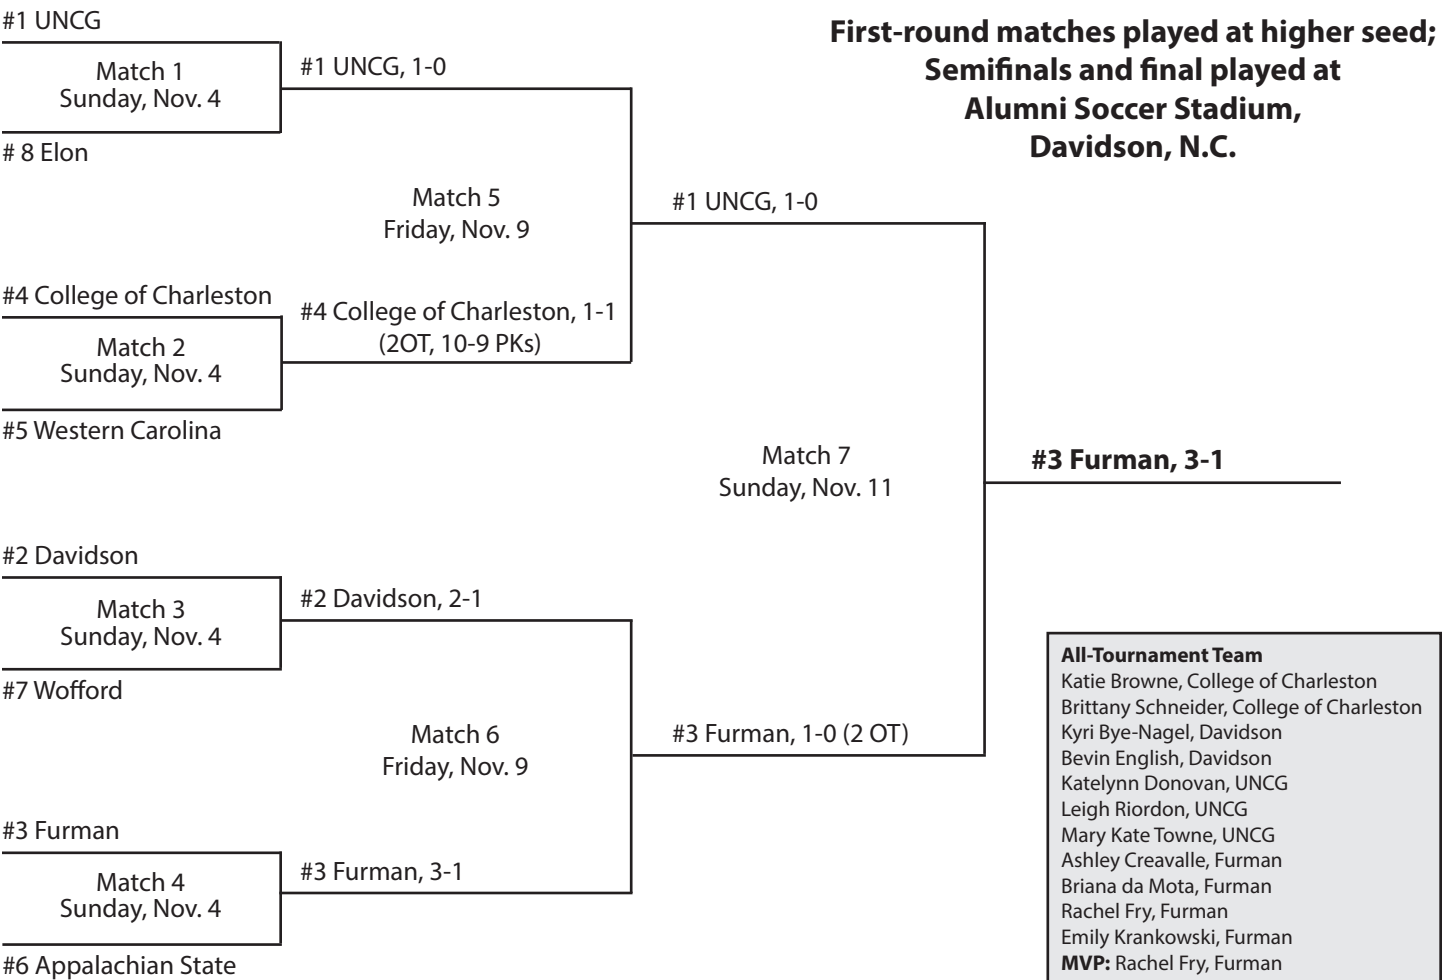

2007 FINAL SUMMARY

STANDINGS	CONFERENCE						OVERALL					
	W	L	T	Pts	GF	GA	W	L	T	Pct	GF	GA
UNCG	10	0	0	30	31	4	16	5	1	.750	45	19
Davidson	8	1	1	25	21	5	14	5	1	.725	37	17
Furman	7	2	1	22	29	10	16	6	1	.717	64	24
College of Charleston	6	2	2	20	18	6	9	8	3	.525	27	24
Western Carolina	4	4	2	14	13	11	9	8	3	.525	26	19
Appalachian State	4	5	1	13	18	13	10	6	3	.605	30	17
Wofford	3	6	1	10	7	12	7	11	2	.400	20	32
Elon	3	6	1	10	14	15	5	12	2	.316	20	35
Georgia Southern	2	6	2	8	13	17	3	12	2	.235	16	27
Chattanooga	2	7	1	7	9	40	2	12	2	.188	11	55
The Citadel	0	10	0	0	3	43	3	16	0	.158	10	68

SoCon honors	All-Conference Team	Second Team
Player of the Year Anna Betton, Furman	First Team F Kyri Bye-Nagel, Davidson F Anna Betton, Furman F Kelly Attayek, UNCG F Kristin Player, UNCG MF Rachel Fry, Furman MF Jen Bronson, UNCG MF Karla Davis, UNCG D Danielle Jordan, College of Charleston D Nancy Haskell, Davidson D Jamie Corti, UNCG GK Katherine Ryan, UNCG	Second Team F Casey Cleary, Appalachian State F Suzanne Sittko, Davidson F Ashley Toussaint, Georgia Southern MF Jaclyn Hoffman, Appalachian State MF Katie Tucker, Furman MF Gena Villari, Furman D Ashley Creavalle, Furman D Kate Myatt, Furman D Mickey Palanza, Furman D Lauren Lopez, UNCG GK Bevin English, Davidson
Coach of the Year Eddie Radwanski, UNCG		
Freshman of the Year Kristin Player, UNCG		

All-Tournament Team
Katie Browne, College of Charleston
Brittany Schneider, College of Charleston
Kyri Bye-Nagel, Davidson
Bevin English, Davidson
Katelynn Donovan, UNCG
Leigh Riordon, UNCG
Mary Kate Towne, UNCG
Ashley Creavalle, Furman
Briana da Mota, Furman
Rachel Fry, Furman
Emily Krankowski, Furman
MVP: Rachel Fry, Furman