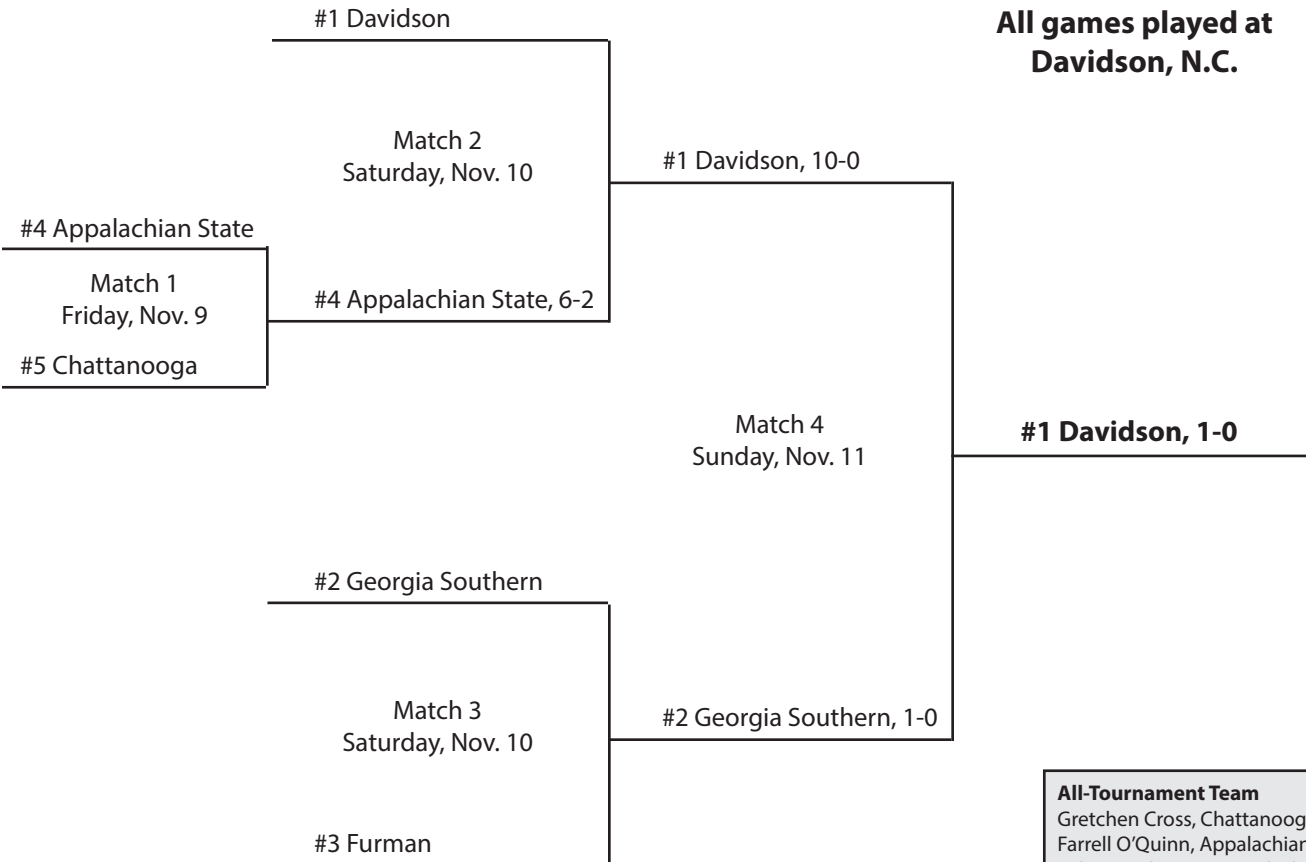

1996 FINAL SUMMARY

STANDINGS	CONFERENCE						OVERALL					
	W	L	T	Pct	GF	GA	W	L	T	Pct	GF	GA
Davidson	7	1	0	.875	22	5	11	10	1	.523	41	26
Georgia Southern	6	2	0	.750	28	12	13	8	0	.619	45	31
Furman	4	3	1	.563	24	13	8	10	3	.452	36	41
Appalachian State	2	5	1	.312	9	22	5	15	2	.273	26	75
Chattanooga	0	8	0	.000	5	32	2	17	0	.105	16	96

SoCon honors		All-Conference Team	
Player of the Year Allison Noznesky		F	Ginny Dye, Davidson
		F	Melissa Sutton, Furman
		F	Tara Chaisson, Georgia Southern
		MF	Farrell O'Quinn, Appalachian State
		MF	Kelly Ammann, Davidson
Coach of the Year Tom Norton, Georgia Southern		MF	Kelly Rennick, Davidson
		MF	Rachel Tolliver, Georgia Southern
		D	Melissa Moser, Davidson
		D	Liz Bielefeld, Furman
Freshman of the Year Tara Chaisson, Georgia Southern		D	Lindsey Grossman, Georgia Southern
		GK	Allison Noznesky, Davidson

Only First Team was awarded in 1996.

All-Tournament Team
Gretchen Cross, Chattanooga
Farrell O'Quinn, Appalachian State
Ashton Robinson, Appalachian State
Jen McNutt, Furman
Laura Wise, Furman
Jodi Berto, Georgia Southern
Tara Chaisson, Georgia Southern
Rachel Tolliver, Georgia Southern
Kelly Ammann, Davidson
Amy Balsinger, Davidson
Katherine Cornelius, Davidson
MVP - Katherine Cornelius, Davidson