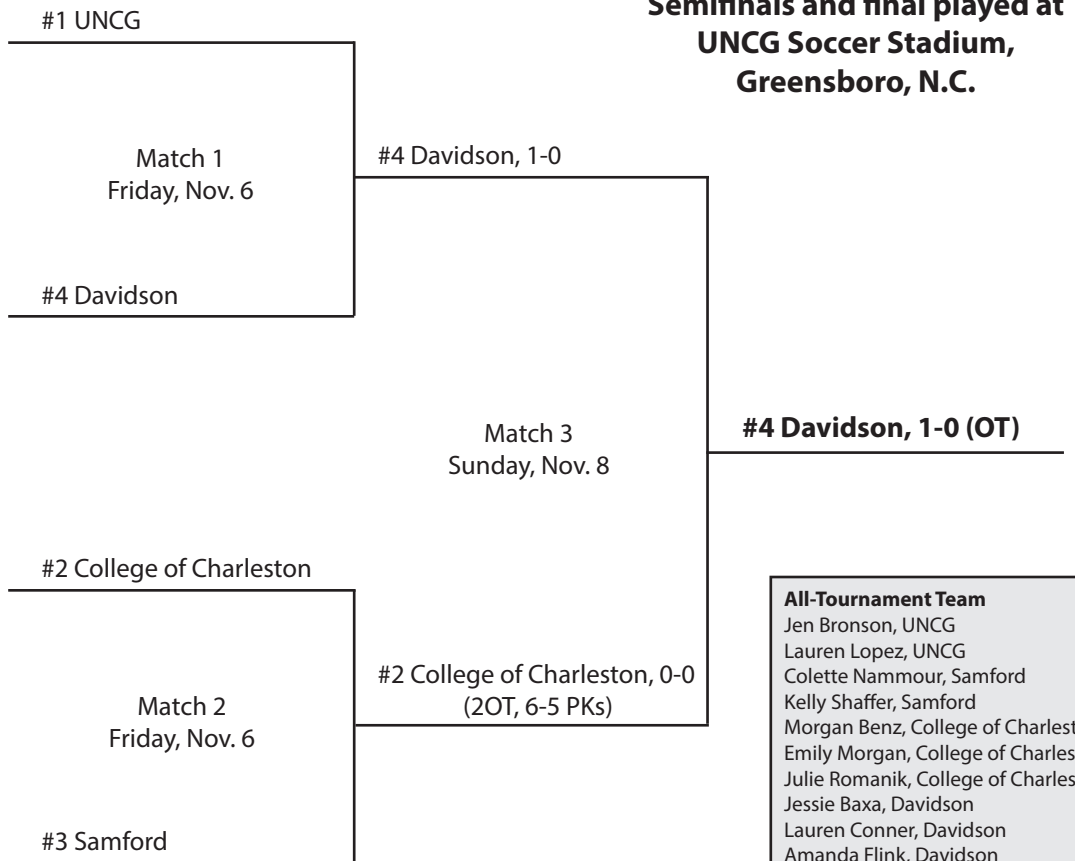

* later vacated all wins and regular-season title

SoCon honors

Co-Player of the Year	Co-Player of the Year	Coach of the Year	Freshman of the Year
Amber Cress, Samford	Tabitha Padgett, UNCG	Bob Winch, The Citadel	Tabitha Padgett, UNCG
All-Conference First Team	All-Conference Second Team	All-Freshman Team	
F Kyri Bye-Nagel, Davidson	F Blakely Low, Davidson	Meggie Graham, Appalachian State	
F Tabitha Padgett, UNCG	F Molly Calpin, Elon	Alyssa Bearden, College of Charleston	
F Amber Cress, Samford	F Kristin Player, UNCG	Louise Timboe, Davidson	
MF Jen Bronson, UNCG	F Donna-Kay Henry, Chattanooga	Scarlett Fakhar, Elon	
MF Jenn Partenheimer, UNCG	MF Courtney Hart, Davidson	Claire O'Keeffe, Elon	
MF Natalie Fleming, Samford	MF Sara El-Shami, Furman	Elizabeth Palmer, Elon	
D Brittany Schneider, College of Charleston	MF Katya Gokhman, Furman	Claire Hodge, Furman	
D Claire O'Keeffe, Elon	D Annie Pease, College of Charleston	Lauren Hein, UNCG	
D Lauren Lopez, UNCG	D Amanda Flink, Davidson	Tabitha Padgett, UNCG	
D Theresa Henry, Samford	D Cat Barnekow, UNCG	Sabbath McKiernan-Allen, Samford	
GK Alyssa Whitehead, Samford	GK Kelsey Kearney, UNCG	Becca Smith, Chattanooga	