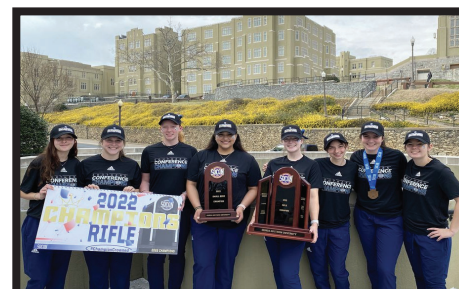

#### March 4-5 (Saturday-Sunday)

Charleston, S.C. (Inouye Marksmanship Center)

### SoCON RIFLE CHAMPIONSHIP

**March 4-5, 2023**  
**Charleston, S.C.**  
**Inouye Marksmanship Center**

The 2022-23 championship will take place March 4-5, 2023, hosted at The Citadel's Inouye Marksmanship Center.

In 2021-22, Georgia Southern won the Southern Conference Rifle Championship title, the first in program history. The Eagles posted a tournament-record aggregate score of 4,603, with 2,266 in smallbore and 2,337 in air rifle.

Former Georgia Southern head coach Sandra Worman was named the 2021-22 Coach of the Year. Georgia Southern's Erin Ballard was named Smallbore Athlete of the Year, while Georgia Southern's Ashley Judson was named Air Rifle Athlete of the Year. The Citadel's James Hart was named Freshman of the Year.