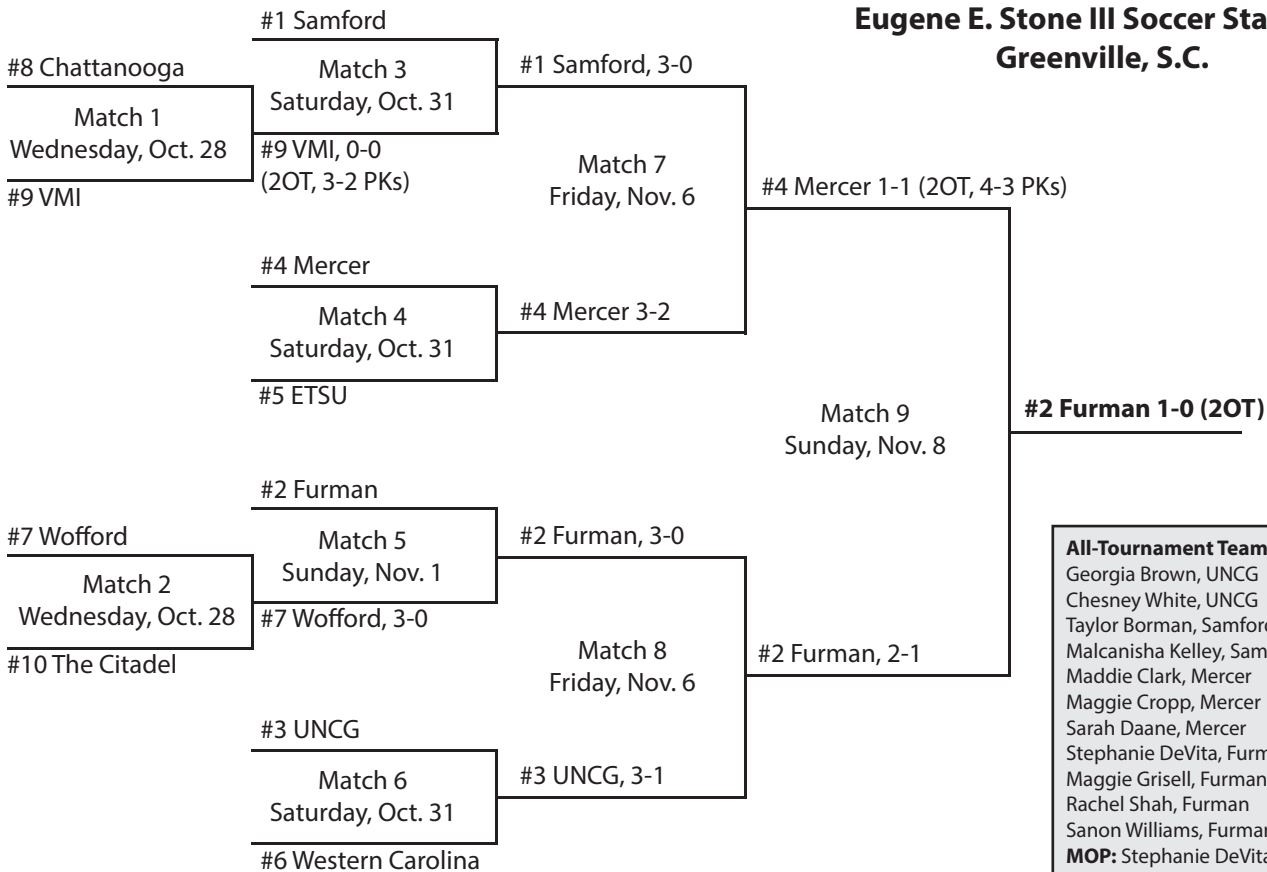

SoCon honors

Player of the Year	Defensive Player of the Year	Coach of the Year	Freshman of the Year
Sarah Zadrazil, ETSU	Olivia Cole, Samford	Todd Yelton, Samford	Caylin Prillaman, UNCG
All-Conference First Team	All-Conference Second Team	All-Freshman Team	
F Sarah Zadrazil, ETSU	F Simona Koren, ETSU	Irina Brutsch, ETSU	
F Carlie Couch, Furman	F Jermaine Seoposenwe, Samford	Emily McKerlie, ETSU	
F Chesney White, UNCG	F Kelly Pannell, Western Carolina	Amani Bright, Furman	
F Malcanisha Kelley, Samford	MF Paola Roversi, ETSU	Jordan Christensen, Mercer	
MF Stephanie DeVita, Furman	MF Maddie Clark, Mercer	Haley McDuffee, Mercer	
MF Georgia Brown, UNCG	MF Katelyn Dimopoulos, Mercer	Gabbi Charles, UNCG	
MF Taylor Borman, Samford	MF Anna Allen, Samford	Caylin Prillaman, UNCG	
D Zoe Fishman, UNCG	D Emily Graves, Furman	Ella Baggett, Samford	
D Olivia Cole, Samford	D Ashley Eddleman, UNCG	Kaitlyn Orman, Samford	
D Alissa Hansen, Samford	D Regan Lehman, UNCG	Sayres McKenna, Western Carolina	
GK Anna Maddox, Samford	GK Maggie Cropp, Mercer	Hayley Younginer, Wofford	

**First-round, quarterfinals played at higher seed;
Semifinals and final played at
Eugene E. Stone III Soccer Stadium,
Greenville, S.C.**

All-Tournament Team
Georgia Brown, UNCG
Chesney White, UNCG
Taylor Borman, Samford
Malcanisha Kelley, Samford
Maddie Clark, Mercer
Maggie Cropp, Mercer
Sarah Daane, Mercer
Stephanie DeVita, Furman
Maggie Grisell, Furman
Rachel Shah, Furman
Sanon Williams, Furman
MOP: Stephanie DeVita, Furman