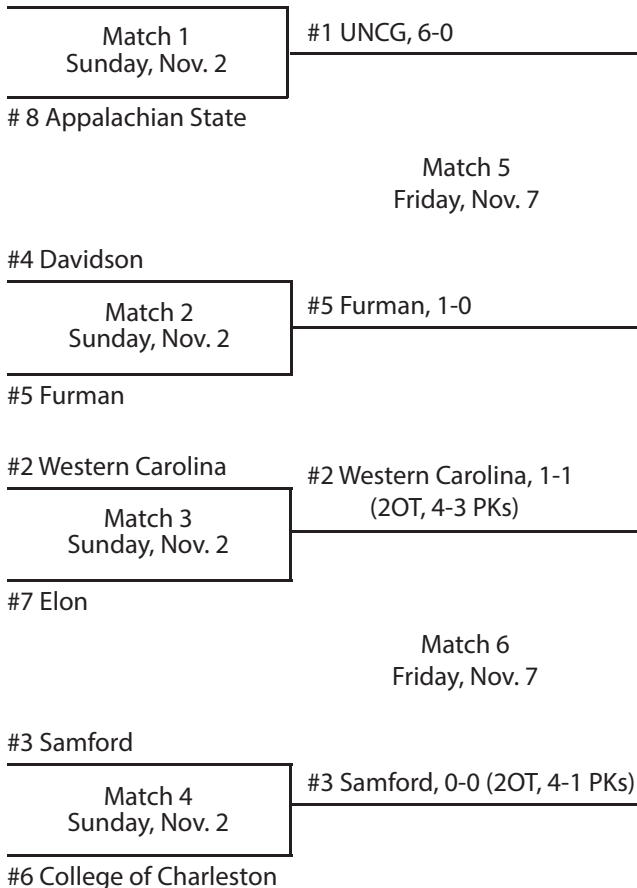

SoCon honors

Player of the Year

Katelynn Donovan, UNCG

Coach of the Year

Eddie Radwanski, UNCG (later vacated)

Freshman of the Year

Martha Hall, Furman

All-Conference First Team

- F Megan Manthey, College of Charleston
- F Kyri Bye-Nagel, Davidson
- F Ashley Toussaint, Georgia Southern
- F Katelynn Donovan, UNCG
- M Rachel Fry, Furman
- M Jen Bronson, UNCG
- M Shanna Schmoker, Western Carolina
- D Kate Myatt, Furman
- D Jamie Corti, UNCG
- D Lauren Lopez, UNCG
- GK Kelsey Kearney, UNCG

All-Conference Second Team

- F Katina Boozer, Elon
- F Martha Hall, Furman
- F Donna-Kay Henry, Chattanooga
- M Courtney Hart, Davidson
- M Katie Persichini, Elon
- M Nicole Danford, UNCG
- D Danielle Jordan, College of Charleston
- D Brittany Schneider, College of Charleston
- D Ashley Creavalle, Furman
- D Arlan Whittle, Western Carolina
- GK Erin Smith, College of Charleston

All-Freshman Team

- Hope Atkinson, College of Charleston
- Andrea Keller, Elon
- Martha Hall, Furman
- Danae Kaimuloa, Georgia Southern
- Nicole Danford, UNCG
- Kelsey Kearney, UNCG
- Theresa Henry, Samford
- Alyssa Whitehead, Samford
- Sarah Wilkinson, Samford
- Donna-Kay Henry, Chattanooga
- Kayla Beauduy, Western Carolina

#1 UNCG

**First-round matches played at higher seed;
Semifinals and final played at
Patriots Point Soccer Complex,
Mt. Pleasant, S.C.**

1. ### All-Tournament Team
2. Margaret Antonik, Furman
   - Katya Gokham, Furman
   - Amber Cress, Samford
   - Paige Lanter, Samford
   - Kelsey Kearney, UNCG
   - Lauren Lopez, UNCG
   - Mary Kate Towne, UNCG
   - Shanna Schmoker, Western Carolina
   - Jenny Matteson, Western Carolina
   - Arlan Whittle, Western Carolina
   - Caitlin Williams, Western Carolina
   - **MVP:** Caitlin Williams, Western Carolina