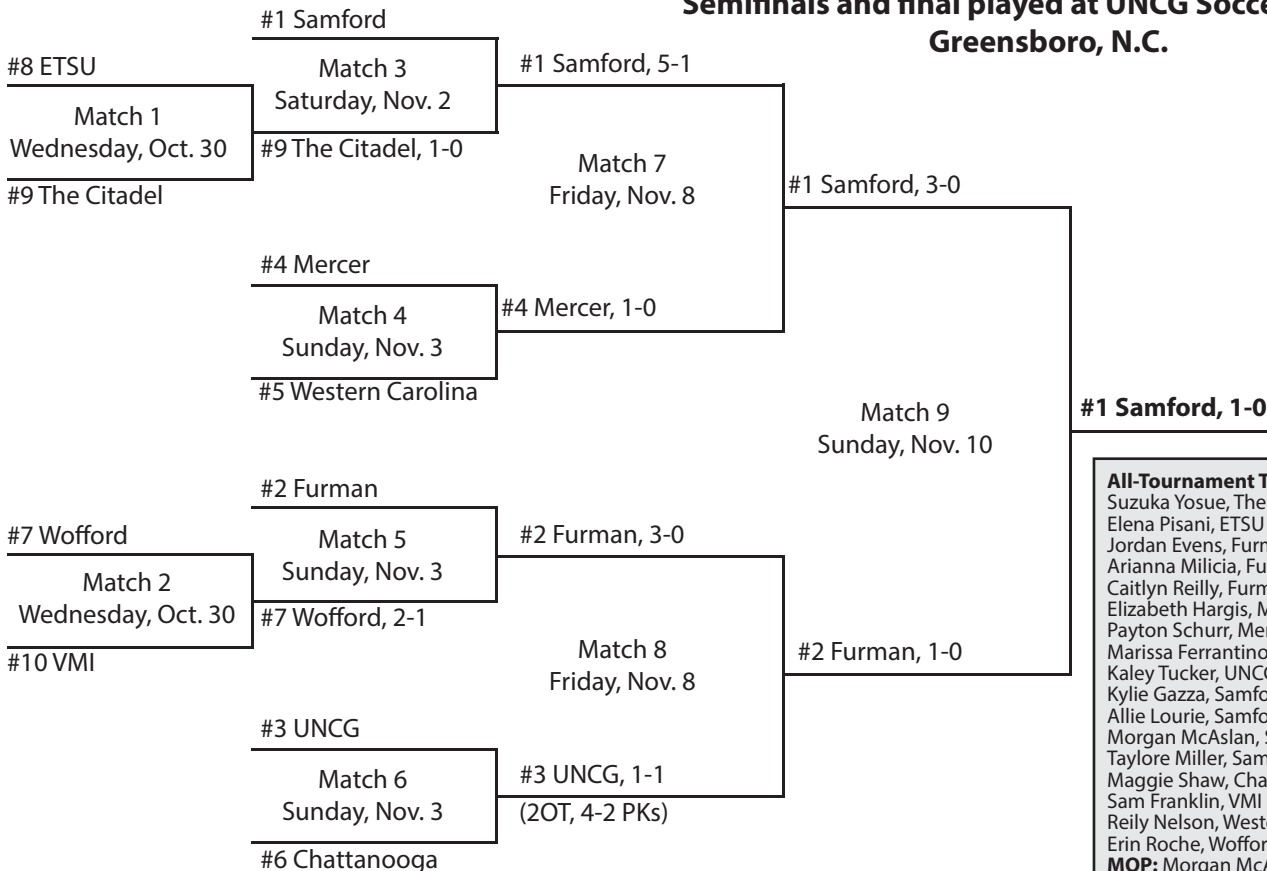

SoCon honors

Player of the Year	Defensive Player of the Year	Coach of the Year	Freshman of the Year
Nicole Icen, Mercer	Taylor Miller, Samford	Tony Economopoulos, Mercer	Jasmine Greene, Furman
All-Conference First Team	All-Conference Second Team	All-Freshman Team	
F Jasmine Greene, Furman	F Suzuka Yosue, The Citadel	Suzuka Yosue, The Citadel	
F Nicole Icen, Mercer	F Kyndal Anderson, Furman	Kyndal Anderson, Furman	
F Cienna Rideout, UNCG	F Caroline Orman, Samford	Jasmine Greene, Furman	
F Taylor Yount, Samford	MF Ciara Whitely, Mercer	Amaya Evans, Mercer	
MF Isabella Gutierrez, Furman	MF Kaley Tucker, UNCG	Nicole Icen, Mercer	
MF Abigail Zoeller, Mercer	MF Hollie Massey, Chattanooga	Ciara Whitely, Mercer	
MF Alyssa Frazier, Samford	MF Julia Winter, Western Carolina	Gabi Santora, UNCG	
D Elena Pisani, ETSU	D Erin O'Hearn, Furman	Nikki Bario, Samford	
D Lexi Orman, Samford	D Megan Delmonico, Mercer	Kyla Reynolds, Samford	
D Taylor Miller, Samford	D Kayla Campbell, UNCG	Taylor Yount, Samford	
GK Morgan McAslan, Samford	GK Kellsey Weaver, Furman	Mackenzie Smith, Chattanooga	

**First-round, quarterfinals played at higher seed;
Semifinals and final played at UNCG Soccer Stadium
Greensboro, N.C.**

All-Tournament Team	
Suzuka Yosue, The Citadel	
Elena Pisani, ETSU	
Jordan Evens, Furman	
Arianna Milicia, Furman	
Caitlyn Reilly, Furman	
Elizabeth Hargis, Mercer	
Payton Schurr, Mercer	
Marissa Ferrantino, UNCG	
Kaley Tucker, UNCG	
Kylie Gazza, Samford	
Allie Lourie, Samford	
Morgan McAslan, Samford	
Taylor Miller, Samford	
Maggie Shaw, Chattanooga	
Sam Franklin, VMI	
Reily Nelson, Western Carolina	
Erin Roche, Wofford	
MOP:	Morgan McAslan, Samford
Pinnacle Award	Taylor Miller, Samford