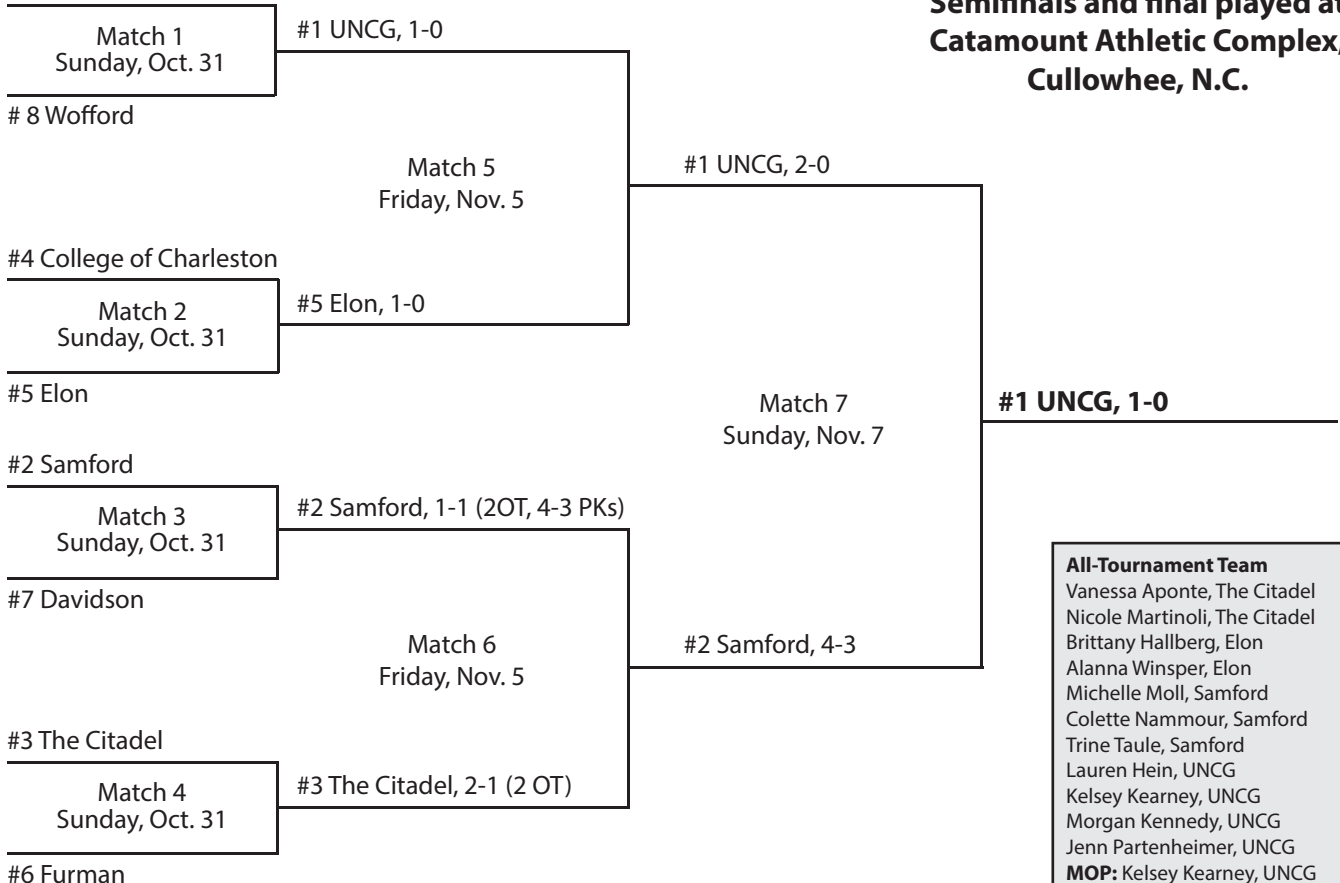

SoCon honors

Player of the Year

Mariana Garcia, The Citadel

Coach of the Year

Bob Winch, The Citadel

Freshman of the Year

Mariana Garcia, The Citadel

All-Conference First Team

- F Martha Hall, Furman
- F Tabitha Padgett, UNCG
- F Donna-Kay Henry, Chattanooga
- F Sara Wilkinson, Samford
- MF Mariana Garcia, The Citadel
- MF Cat Barnekow, UNCG
- MF Jenn Partenheimer, UNCG
- D Katie Evans, UNCG
- D Leah Leppert, Samford
- D Colette Nammour, Samford
- GK Kelsey Kearney, UNCG

All-Conference Second Team

- F Nicole Levermann, The Citadel
- F Brittany Hallberg, Elon
- F Kristen Schmidbauer, UNCG
- MF Sarah Schaidle, College of Charleston
- MF Allison Drutchas, Davidson
- MF Rachel Shelnutt, Furman
- MF Paige Lanter, Samford
- D Hannah Gmerek, College of Charleston
- D Amanda Flink, Davidson
- D Ashley Creavalle, Furman
- GK Alyssa Whitehead, Samford

All-Freshman Team

- Vanessa Aponte, The Citadel
- Mariana Garcia, The Citadel
- Nicole Levermann, The Citadel
- Chelsea Stark, Elon
- Dee Makris, Furman
- Catie Moore, Furman
- Morgan Kennedy, UNCG
- Kristen Schmidbauer, UNCG
- Stine Schoening, UNCG
- Trine Taule, Samford
- Brittany Gendron, Western Carolina

#1 UNCG

First-round matches played at higher seed;
Semifinals and final played at
Catamount Athletic Complex,
Cullowhee, N.C.

All-Tournament Team

- Vanessa Aponte, The Citadel
- Nicole Martinoli, The Citadel
- Brittany Hallberg, Elon
- Alanna Winsper, Elon
- Michelle Moll, Samford
- Colette Nammour, Samford
- Trine Taule, Samford
- Lauren Hein, UNCG
- Kelsey Kearney, UNCG
- Morgan Kennedy, UNCG
- Jenn Partenheimer, UNCG
- **MOP:** Kelsey Kearney, UNCG