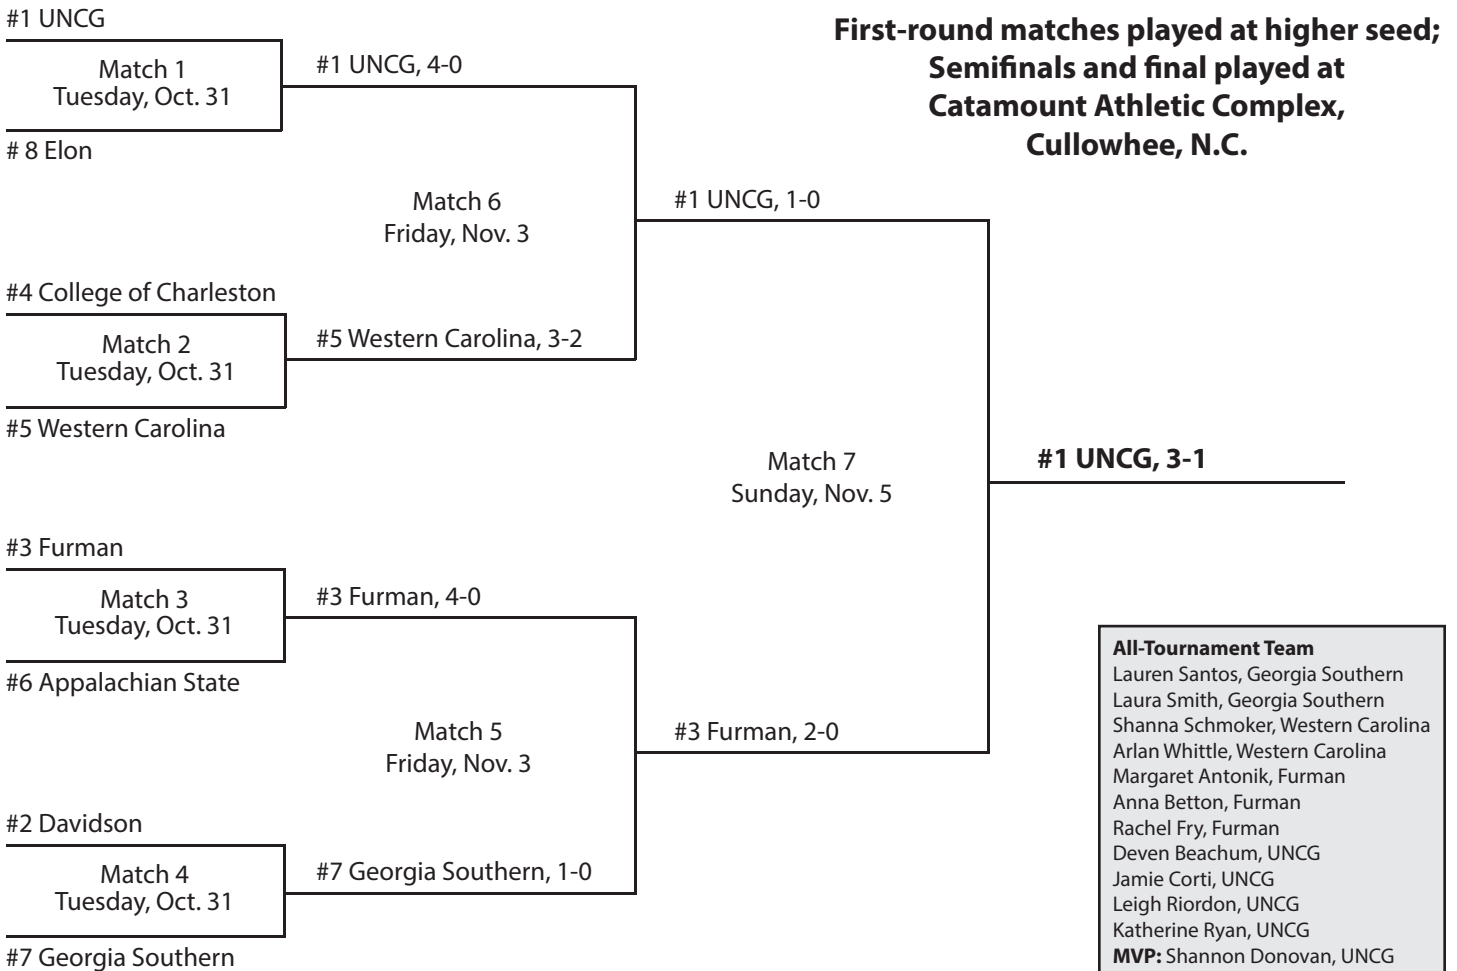

2006 FINAL SUMMARY

STANDINGS	CONFERENCE						OVERALL					
	W	L	T	Pts	GF	GA	W	L	T	Pct	GF	GA
UNCG	9	0	1	28	25	6	13	8	2	.609	39	24
Davidson	7	3	0	21	23	9	11	7	2	.600	35	18
Furman	6	3	1	19	22	11	11	10	1	.523	40	31
College of Charleston	6	4	0	18	23	9	8	9	2	.474	27	22
Western Carolina	5	3	2	17	16	10	10	8	3	.548	31	23
Appalachian State	5	4	1	16	12	10	9	9	1	.500	28	23
Georgia Southern	5	5	0	15	13	14	8	11	1	.425	21	27
Wofford	3	5	2	11	8	12	6	7	4	.471	24	19
Elon	3	5	2	11	8	10	6	11	2	.368	16	29
Chattanooga	0	8	2	2	7	22	3	11	3	.265	18	35
The Citadel	0	9	1	1	3	41	1	17	2	.100	9	64

SoCon honors	All-Conference Team	Second Team
Player of the Year Shannon Donovan, UNCG	First Team F Anna Betton, Furman F Ashley Toussaint, Georgia Southern F Deven Beachum, UNCG MF Gena Villari, Furman MF Karla Davis, UNCG MF Jessica Patterson, UNCG MF Heather Dittmer, Western Carolina D Nancy Haskell, Davidson D Stacy Simpson, Furman D Shannon Donovan, UNCG GK Stacey Matthiessen, Chattanooga	F Teryn Schuetz, College of Charleston F Rachele Ornelas, The Citadel F Kelly Attayek, UNCG MF Jackie Hoffman, Appalachian State MF Caroline Wertis, College of Charleston MF Jessica Connert, Wofford D Danielle Jordan, College of Charleston D Monica Houseworth, Elon D Kate Johnson, Furman D Mickey Palanza, Furman GK Katherine Ryan, UNCG
Coach of the Year Eddie Radwanski, UNCG		
Co-Freshman of the Year Suzanne Sittko, Davidson Jen Bronson, UNCG		

All-Tournament Team
Lauren Santos, Georgia Southern
Laura Smith, Georgia Southern
Shanna Schmoker, Western Carolina
Arlan Whittle, Western Carolina
Margaret Antonik, Furman
Anna Betton, Furman
Rachel Fry, Furman
Deven Beachum, UNCG
Jamie Corti, UNCG
Leigh Riordon, UNCG
Katherine Ryan, UNCG
MVP: Shannon Donovan, UNCG