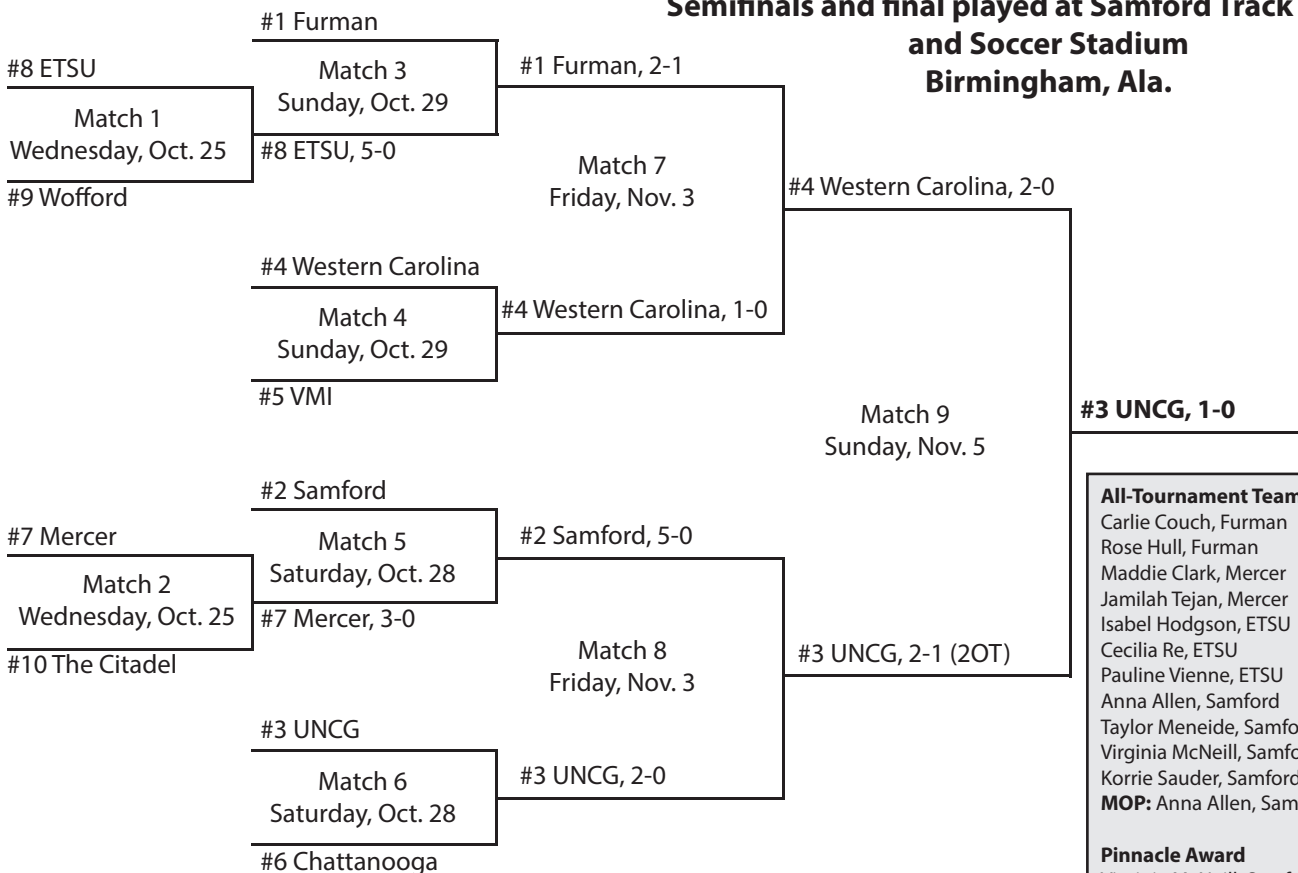

SoCon honors

Player of the Year	Defensive Player of the Year	Coach of the Year	Freshman of the Year
Jermaine Seoposenwe, Samford	Allie Lourie, Samford	Andrew Burr, Furman	Chloe Arnold, Chattanooga

All-Conference First Team

F	Molly Dwyer, Furman
F	Jermaine Seoposenwe, Samford
F	Hayley Younginer, Wofford
MF	Rachel Shah, Furman
MF	Sanon Williams, Furman
MF	Kaitlyn Orman, Samford
D	Jordan Evens, Furman
D	Quinn Lombard, Furman
D	Emily Jensen, UNCG
D	Allie Lourie, Samford
D	Taylor Meneide, Samford
GK	Kellsey Weaver, Furman

All-Conference Second Team

F	Eleonora Goldoni, ETSU
F	Abriella Argueta, Samford
F	Megan McCallister, Western Carolina
MF	Heida Vidarsdottir, UNCG
MF	Jordan Mueller, Chattanooga
MF	Sayres McKenna, Western Carolina
MF	Katie Beuerlein, Wofford
D	Megan Delmonico, Mercer
D	Regan Lehman, UNCG
D	Amy Horney, VMI
GK	Anna Maddox, Samford

All-Freshman Team

Sarah Connolly, ETSU
Mo Trnavsky, Furman
Sarah Adcock, Mercer
Ally Fordham, Mercer
Quiqui Hita, UNCG
Kaley Tucker, UNCG
Caroline Orman, Samford
Lexi Orman, Samford
Grace Sommi, Samford
Chloe Arnold, Chattanooga
Maryanne Kilgore, Western Carolina

First-round, quarterfinals played at higher seed; Semifinals and final played at Samford Track and Field and Soccer Stadium Birmingham, Ala.

All-Tournament Team

Carlie Couch, Furman
Rose Hull, Furman
Maddie Clark, Mercer
Jamilah Tejan, Mercer
Isabel Hodgson, ETSU
Cecilia Re, ETSU
Pauline Vienne, ETSU
Anna Allen, Samford
Taylor Meneide, Samford
Virginia McNeill, Samford
Korrie Sauder, Samford
MOP: Anna Allen, Samford

Pinnacle Award

Virginia McNeill, Samford