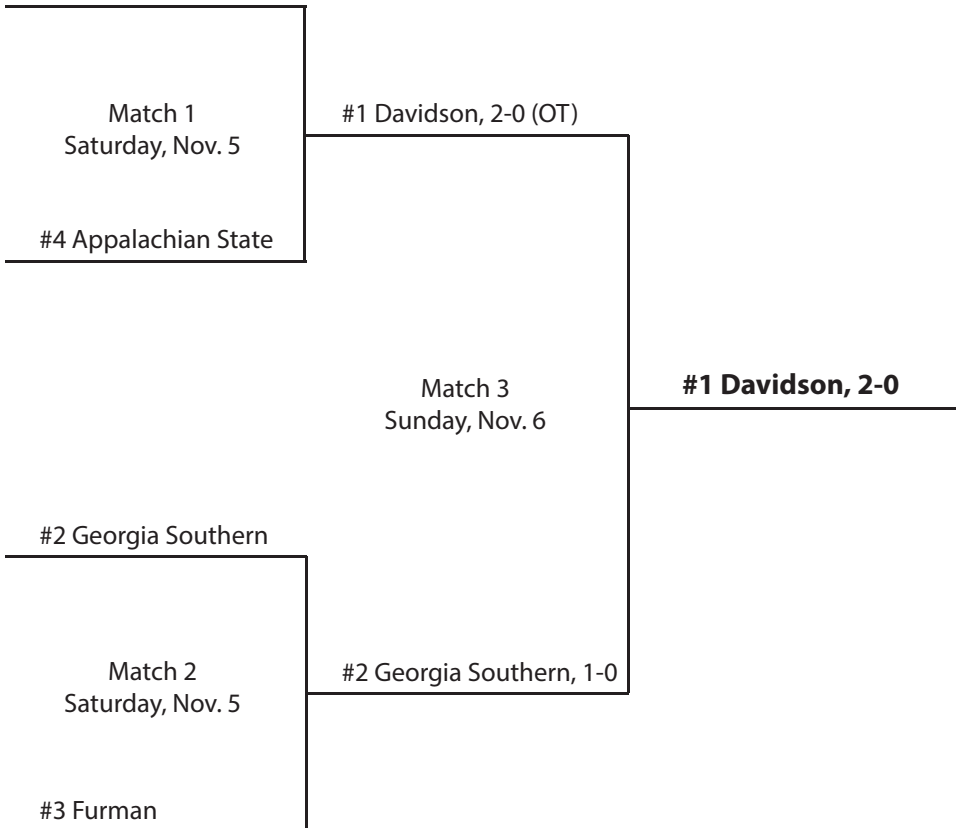

1994 FINAL SUMMARY (INAUGURAL SEASON)

STANDINGS	CONFERENCE						OVERALL					
	W	L	T	Pct	GF	GA	W	L	T	Pct	GF	GA
Davidson	5	1	0	.833	30	5	10	10	1	.500	51	33
Georgia Southern	3	3	0	.500	11	14	10	10	0	.500	43	43
Furman	2	4	0	.333	4	13	4	14	0	.222	10	50
Appalachian State	2	4	0	.333	4	17	3	12	0	.200	11	53

SoCon honors

Player of the Year

Claudia Lombard, Davidson

Coach of the Year

Tom Norton, Georgia Southern

Freshman of the Year

Laura Wise, Furman

All-Conference Team

F Claudia Lombard, Davidson
F Debbie Hensley, Georgia Southern
F Heather Wineberg, Davidson
MF Kelly Ammann, Davidson
MF Ellen Sprinkle, Davidson
MF Laura Wise, Furman
MF Rachel Tolliver, Georgia Southern
D Becky Neal, Appalachian State
D Melissa Moser, Davidson
D Liz Bielefeld, Furman
GK Sara Kesler, Furman

Only First Team was awarded in 1994.

#1 Davidson

All games played at Bryan Park, Greensboro, N.C.

All-Tournament Team

Becky Neal, Appalachian State
Farrell O'Quinn, Appalachian State
Liz Bielefeld, Furman
Leslie Evans, Furman
Christina Beam, Georgia Southern
Morgan Cox, Georgia Southern
Jill Logue, Georgia Southern
Leslie Griener, Davidson
Amy Kanoff, Davidson
Shannon Lowrance, Davidson
Liz Schaper, Davidson
MVP - Shannon Lowrance, Davidson