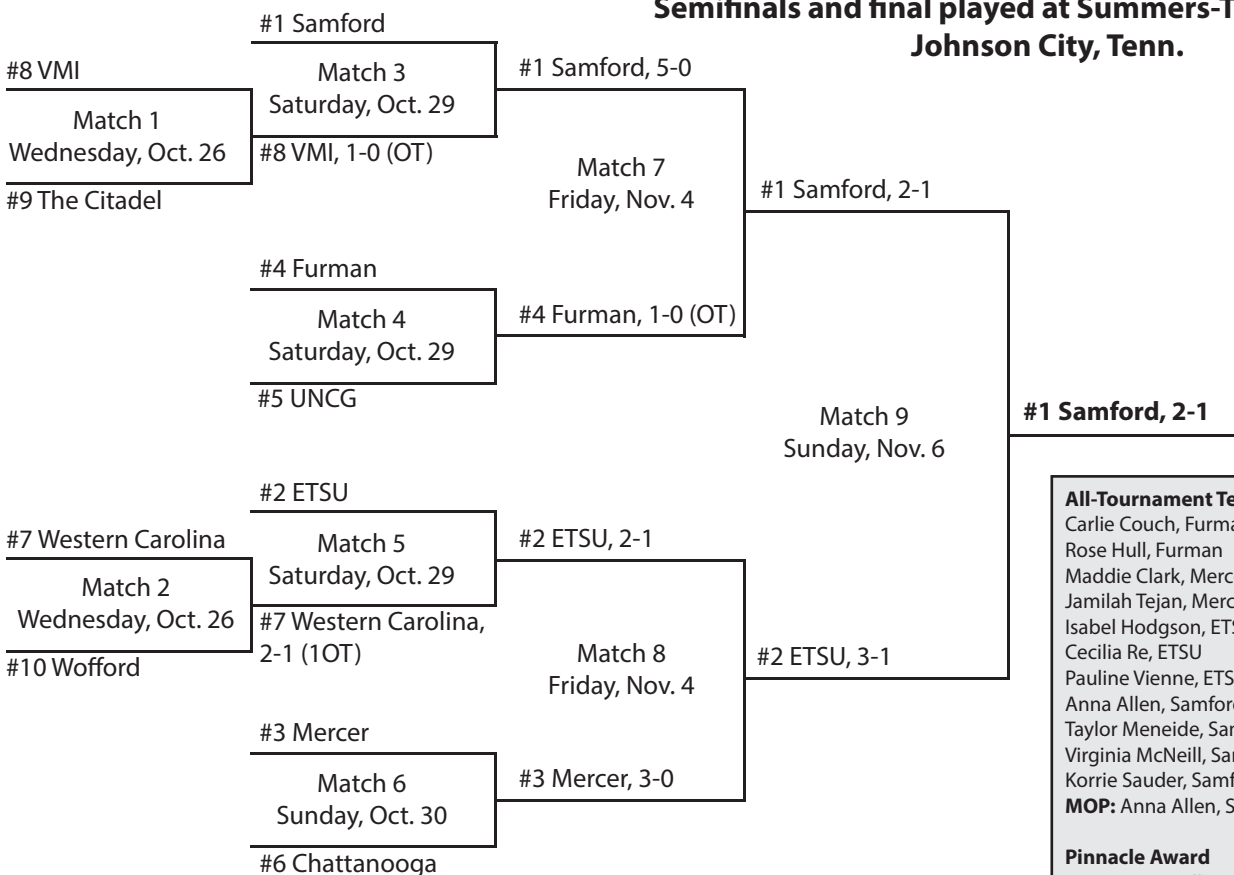

SoCon honors

Player of the Year	Defensive Player of the Year	Coach of the Year	Freshman of the Year
Jermaine Seoposenwe, Samford	Olivia Cole, Samford	Todd Yelton, Samford	Allie Lourie, Samford
All-Conference First Team	All-Conference Second Team	All-Freshman Team	
F Eleonora Goldoni, ETSU	F Treva Aycock, Furman	Georgia Allen, ETSU	
F Carlie Couch, Furman	F Molly Dwyer, Furman	Treva Aycock, Furman	
F Jermaine Seoposenwe, Samford	F Malcanisha Kelley, Samford	Caitlyn Reilly, Furman	
MF Rachel Shah, Furman	MF Irina Brutsch, ETSU	Kellsey Weaver, Furman	
MF Maddie Clark, Mercer	MF Molly Collinson, ETSU	Megan Delmonico, Mercer	
MF Taylor Borman, Samford	MF Georgia Brown, UNCG	Marissa Ferrantino, UNCG	
D Emily McKerlie, ETSU	MF Anna Allen, Samford	Cienna Rideout, UNCG	
D Corinne Wooten, Mercer	D Pauline Vienne, ETSU	Allie Lourie, Samford	
D Olivia Cole, Samford	D Quinn Lombard, Furman	Taylor Meneide, Samford	
D Emily Jones, Samford	D Regan Lehman, UNCG	Jordan Mueller, Chattanooga	
GK Anna Maddox, Samford	GK Chloe Buehler, UNCG	Hannah Torbett, Chattanooga	
		Emily Threatt, Western Carolina	

**First-round, quarterfinals played at higher seed;
Semifinals and final played at Summers-Taylor Stadium,
Johnson City, Tenn.**

All-Tournament Team
Carlie Couch, Furman
Rose Hull, Furman
Maddie Clark, Mercer
Jamilah Tejan, Mercer
Isabel Hodgson, ETSU
Cecilia Re, ETSU
Pauline Vienne, ETSU
Anna Allen, Samford
Taylor Meneide, Samford
Virginia McNeill, Samford
Korrie Sauder, Samford
MOP: Anna Allen, Samford
Pinnacle Award
Virginia McNeill, Samford