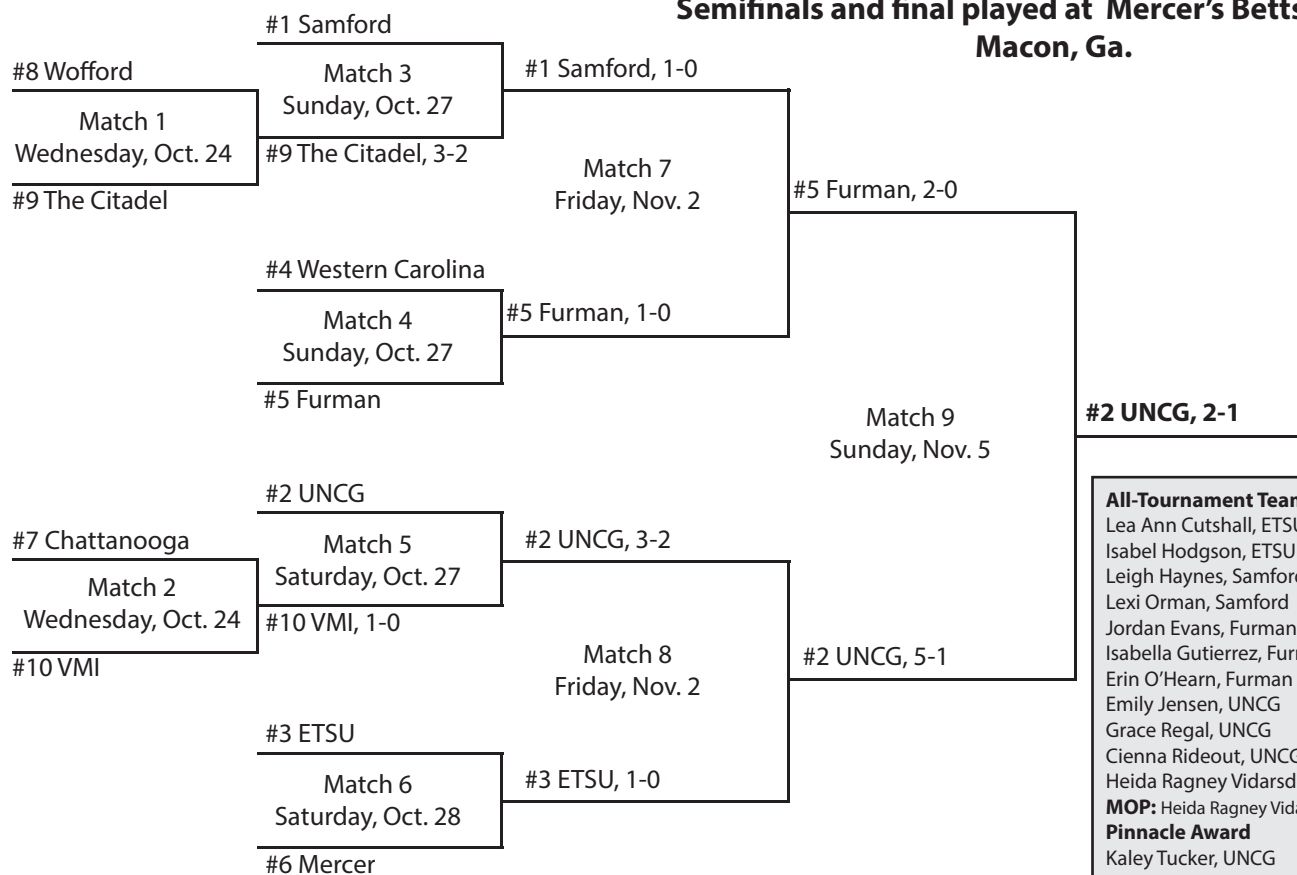

SoCon honors

Player of the Year	Defensive Player of the Year	Coach of the Year	Freshman of the Year
Cienna Rideout, UNCG	Korrie Sauder, Samford	Todd Yelton, Samford	Nicole Souply, UNCG
All-Conference First Team	All-Conference Second Team	All-Freshman Team	
F Eleonora Goldoni, ETSU	F Sarah Connolly, ETSU	Kessy Bradshaw, The Citadel	
F Abigail Zoeller, Mercer	F Ella Baggett, Samford	Grace Baghdady, Furman	
F Cienna Rideout, UNCG	F Hayley Younginer, Wofford	Erin Houlihan, Furman	
MF Caitlyn Reilly, Furman	MF Fiona Dodge, ETSU	Kylie Buchanan, Mercr	
MF Heida Ragney Vidarsdottir, UNCG	MF Rachel Harbin, ETSU	Payton Schurr, Mercer	
MF Allie Lourie, Samford	MF Grace Kennedy, UNCG	Kayla Campbell, UNCG	
MF Caroline Orman, Samford	D Virginia Poe, Furman	Nicole Souply, UNCG	
D Marissa Ferrantino, UNCG	D Taylor Meneide, Samford	Grace Timbario, UNCG	
D Emily Jensen, UNCG	D Taylore Miller, Samford	Hollie Massey, Chattanooga	
D Korrie Sauder, Samford	D Jordan Mueller, Chattanooga	Maggie Shaw, Chattanooga	
GK Stephanie Westaway, Samford	GK Aiyannah Tyler-Cooper, UNCG	Ashton Shields, Chattanooga	

**First-round, quarterfinals played at higher seed;
Semifinals and final played at Mercer's Betts Stadium
Macon, Ga.**

All-Tournament Team
Lea Ann Cutshall, ETSU
Isabel Hodgson, ETSU
Leigh Haynes, Samford
Lexi Orman, Samford
Jordan Evans, Furman
Isabella Gutierrez, Furman
Erin O'Hearn, Furman
Emily Jensen, UNCG
Grace Regal, UNCG
Cienna Rideout, UNCG
Heida Ragney Vidarsdottir, UNCG
MOP: Heida Ragney Vidarsdottir, UNCG
Pinnacle Award
Kaley Tucker, UNCG