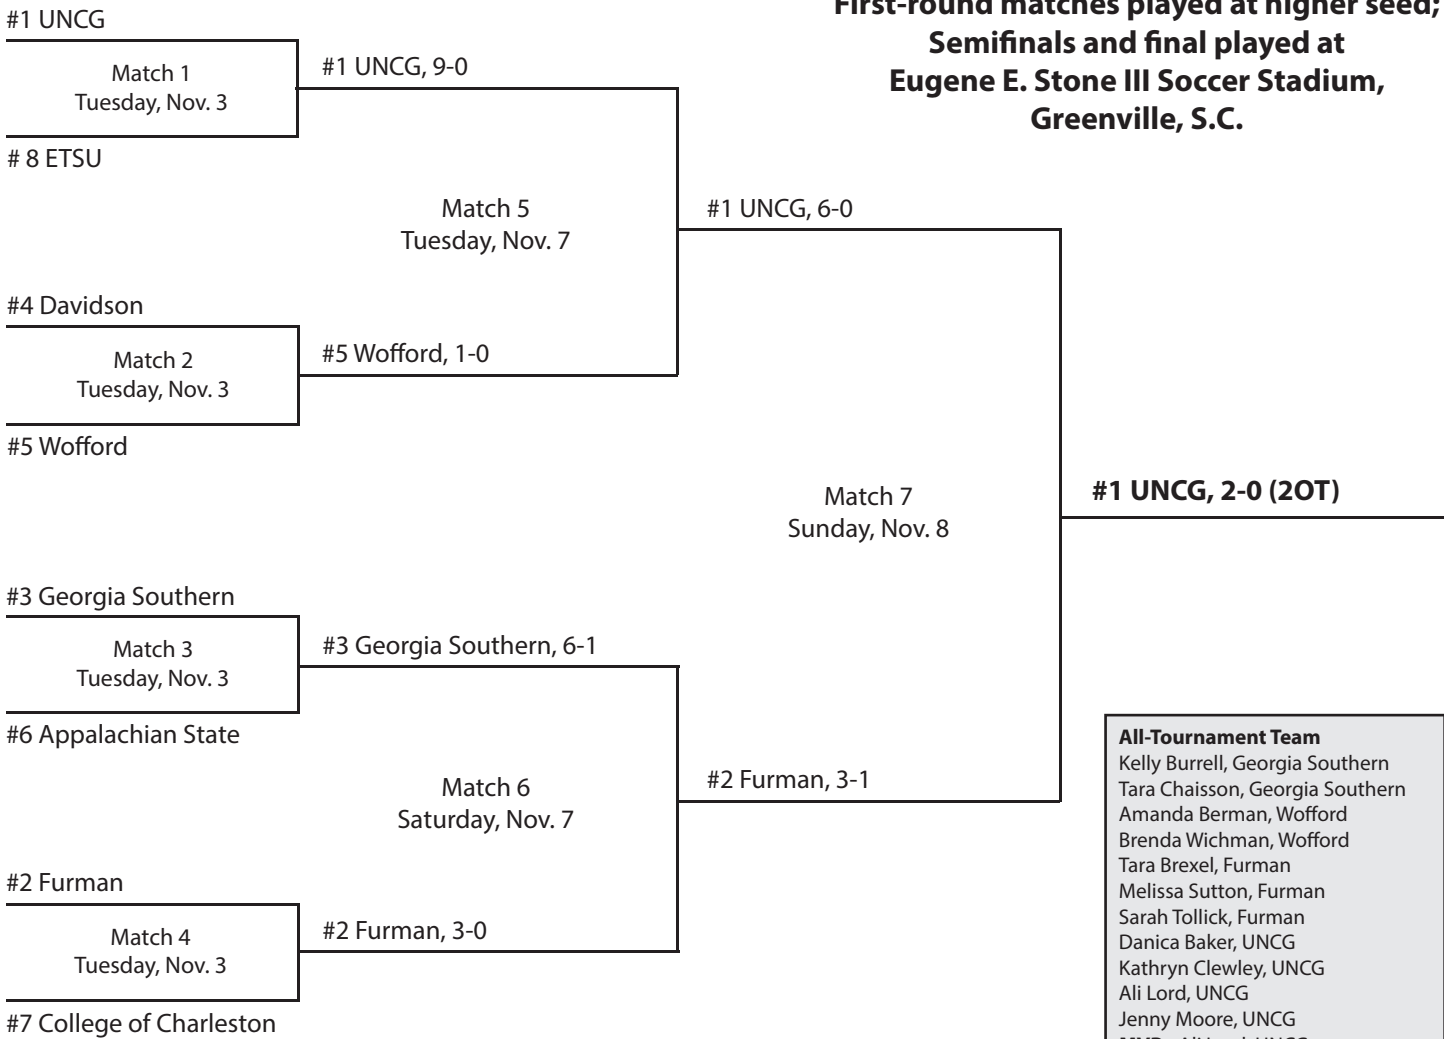

1998 FINAL SUMMARY

STANDINGS	CONFERENCE						OVERALL					
	W	L	T	Pct	GF	GA	W	L	T	Pct	GF	GA
UNCG	8	0	0	1.000	34	9	13	9	1	.586	63	40
Furman	7	1	0	.875	25	6	13	8	0	.619	53	32
Georgia Southern	5	3	0	.625	30	10	10	10	0	.500	65	37
Davidson	5	3	0	.625	15	8	7	13	0	.350	23	45
Wofford	4	4	0	.500	19	12	10	11	0	.476	43	48
Appalachian State	3	5	0	.375	13	13	7	11	0	.388	41	40
College of Charleston	3	5	0	.375	10	26	6	12	0	.333	20	49
ETSU	1	7	0	.125	7	29	5	13	1	.289	21	71
Chattanooga	0	8	0	.000	3	40	1	16	0	.059	13	70

SoCon honors	All-Conference Team	Second Team
Player of the Year: Ali Lord, UNCG	First Team F Leah Versteegen, Furman F Tara Chaisson, Georgia Southern F Ali Lord, UNCG MF Kaye Brownlee, Furman MF Danica Baker, UNCG MF Heidi Best, Wofford D Kelly Rennick, Davidson D Lauren Killey, Furman D Lindsey Grossman, Georgia Southern GK Melissa Barnes, Furman GK Paula Domitrovits, UNCG	Second Team F Ginny Dye, Davidson F Robin Thirsk, Georgia Southern F Amanda Berman, Wofford MF Melissa Turner, Furman MF Vanessa Vickrey, Georgia Southern MF Pa'tra Glavin, UNCG MF Lynsey McLean, UNCG D Katie Hand, Appalachian State D Abby Mouch, ETSU D Bridgett Giles, Furman GK Seana Patrick, College of Charleston
Coach of the Year: Brian Lee, Furman		
Freshman of the Year: Kaye Brownlee, Furman		

**First-round matches played at higher seed;
Semifinals and final played at
Eugene E. Stone III Soccer Stadium,
Greenville, S.C.**

All-Tournament Team
Kelly Burrell, Georgia Southern
Tara Chaisson, Georgia Southern
Amanda Berman, Wofford
Brenda Wichman, Wofford
Tara Brexel, Furman
Melissa Sutton, Furman
Sarah Tollick, Furman
Danica Baker, UNCG
Kathryn Clewley, UNCG
Ali Lord, UNCG
Jenny Moore, UNCG
MVP - Ali Lord, UNCG