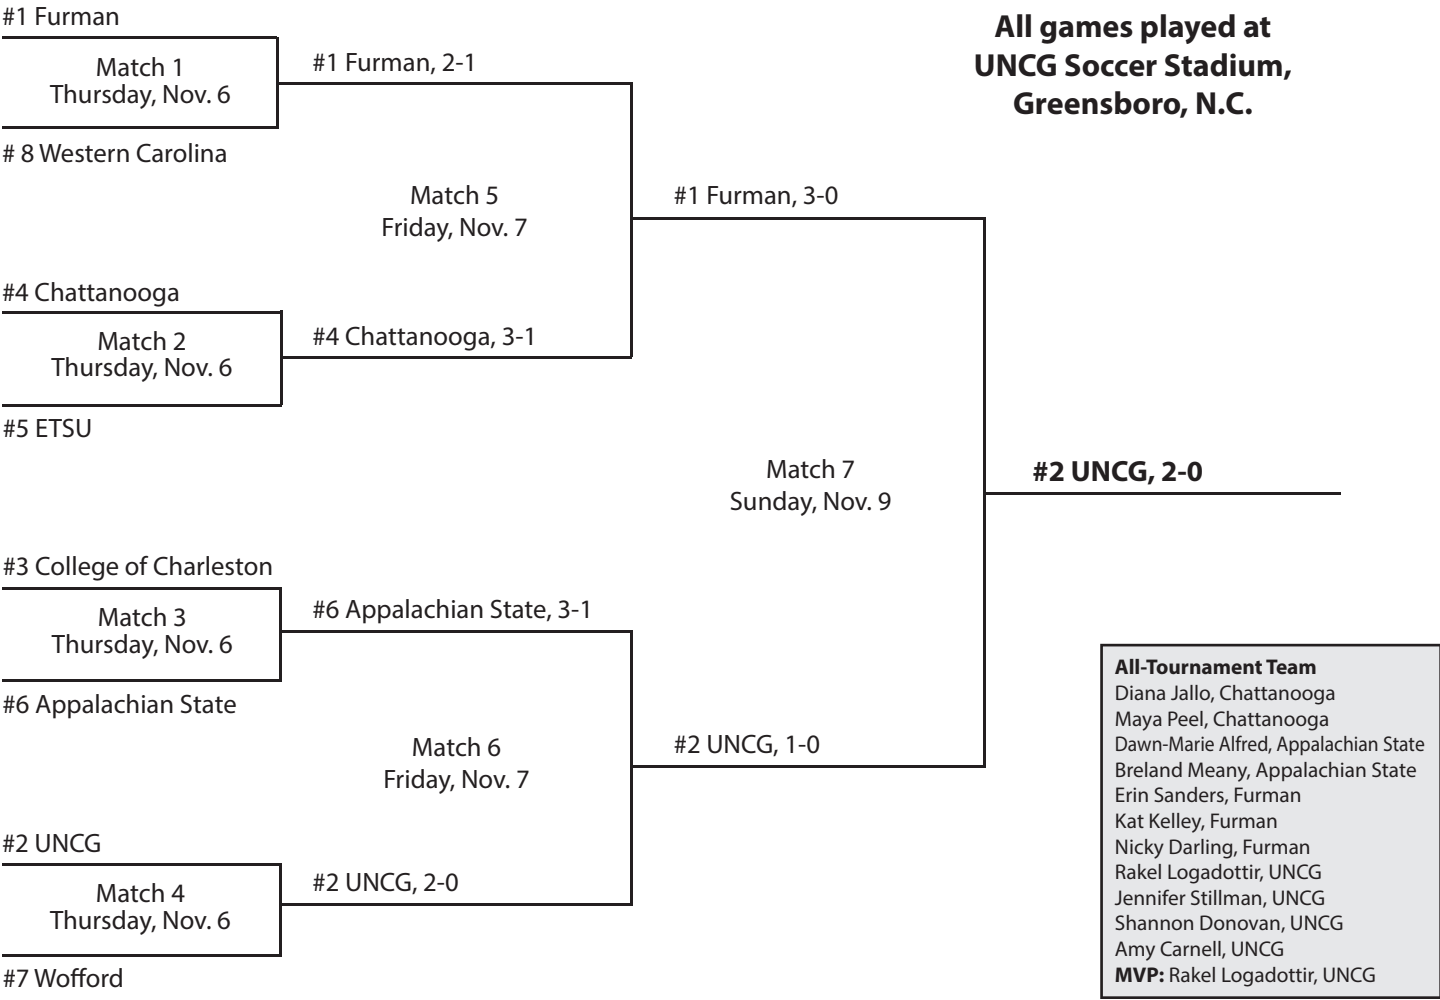

SoCon honors	All-Conference Team	
Player of the Year Andrea Morrison, Furman	First Team	Second Team
Coach of the Year J.D. Kyzer, Chattanooga	F Emily Turgeon, Furman	F Erin Ashton, ETSU
Freshman of the Year Shannon Donovan, UNCG	F Andre'a Morrison, Furman	F Kristin Rhyne, College of Charleston
	F Diana Jallo, Chattanooga	F Amy Carnell, UNCG
	MF Kat Kelley, Furman	F Brooke Crandall, Chattanooga
	MF Rakel Logadottir, UNCG	MF Jamie Stewart, College of Charleston
	MF Elfa Erlingsdottir, Chattanooga	MF Danielle Petro, Furman
	D Dawn-Marie Alfred, Appalachian State	MF Jaime Cutts, Wofford
	D Kara Koehn, Davidson	D Claire Wigfall, College of Charleston
	D Nicky Darling, Furman	D Christie Nipaver, Georgia Southern
	D April Raymer, Furman	D Cara Hammond, UNCG
	GK Andie Hinshaw, Furman	GK Breland Meany, Appalachian State