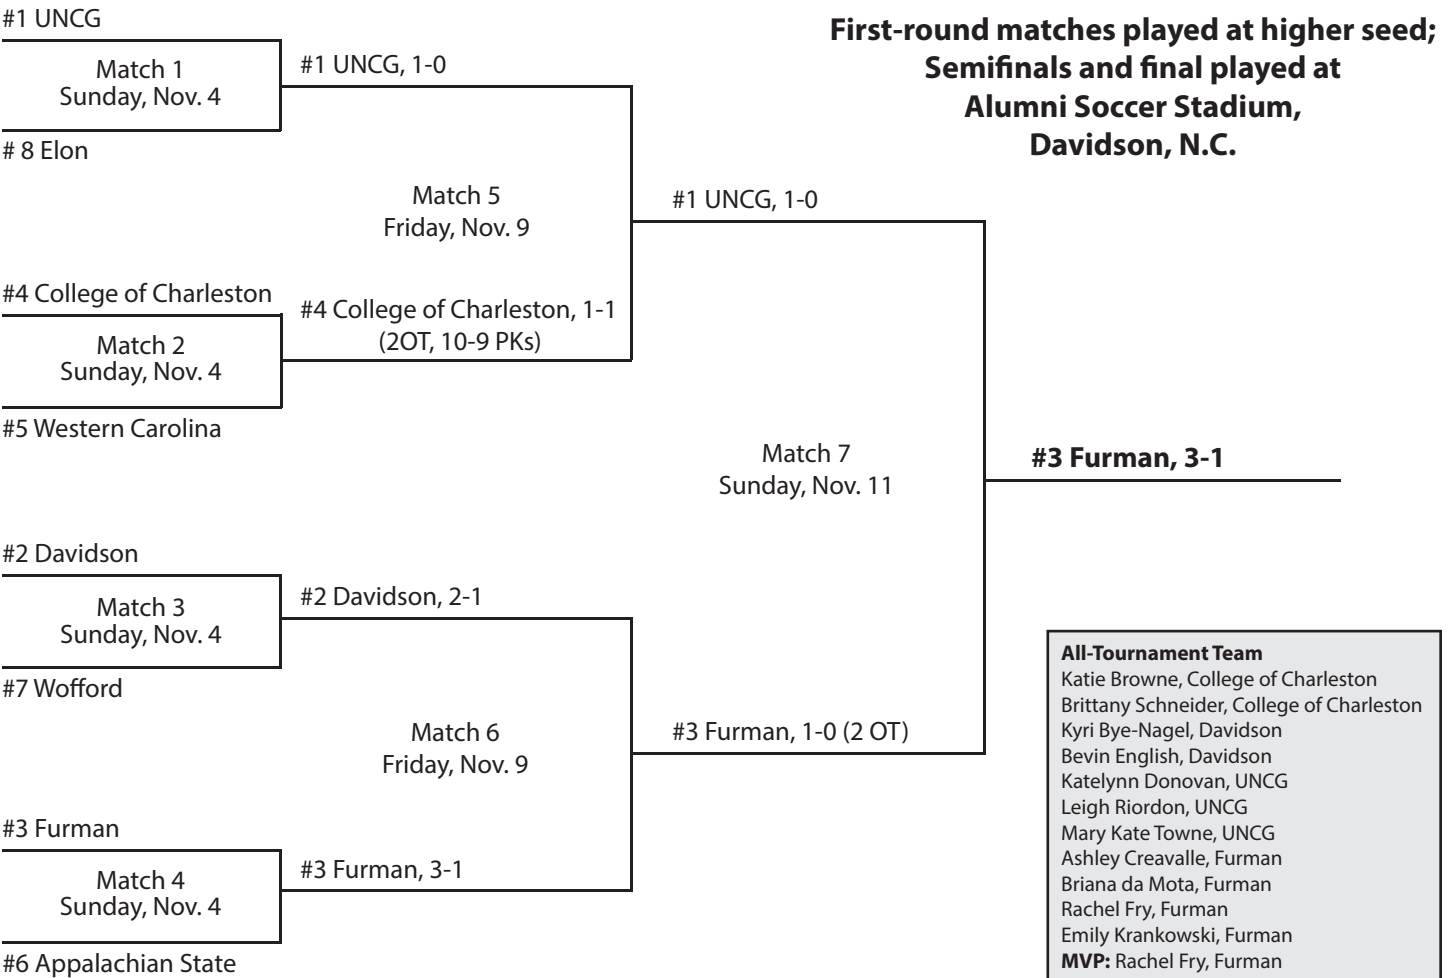

2007 FINAL SUMMARY

STANDINGS	CONFERENCE						OVERALL					
	W	L	T	Pts	GF	GA	W	L	T	Pct	GF	GA
UNCG	10	0	0	30	31	4	16	5	1	.750	45	19
Davidson	8	1	1	25	21	5	14	5	1	.725	37	17
Furman	7	2	1	22	29	10	16	6	1	.717	64	24
College of Charleston	6	2	2	20	18	6	9	8	3	.525	27	24
Western Carolina	4	4	2	14	13	11	9	8	3	.525	26	19
Appalachian State	4	5	1	13	18	13	10	6	3	.605	30	17
Wofford	3	6	1	10	7	12	7	11	2	.400	20	32
Elon	3	6	1	10	14	15	5	12	2	.316	20	35
Georgia Southern	2	6	2	8	13	17	3	12	2	.235	16	27
Chattanooga	2	7	1	7	9	40	2	12	2	.188	11	55
The Citadel	0	10	0	0	3	43	3	16	0	.158	10	68

SoCon honors	All-Conference Team	Second Team
Player of the Year Anna Betton, Furman	First Team F Kyri Bye-Nagel, Davidson F Anna Betton, Furman F Kelly Attayek, UNCG F Kristin Player, UNCG MF Rachel Fry, Furman MF Jen Bronson, UNCG MF Karla Davis, UNCG D Danielle Jordan, College of Charleston D Nancy Haskell, Davidson D Jamie Corti, UNCG GK Katherine Ryan, UNCG	Second Team F Casey Cleary, Appalachian State F Suzanne Sittko, Davidson F Ashley Toussaint, Georgia Southern MF Jaclyn Hoffman, Appalachian State MF Katie Tucker, Furman MF Gena Villari, Furman D Ashley Creavalle, Furman D Kate Myatt, Furman D Mickey Palanza, Furman D Lauren Lopez, UNCG GK Bevin English, Davidson
Coach of the Year Eddie Radwanski, UNCG		
Freshman of the Year Kristin Player, UNCG		

All-Tournament Team
Katie Browne, College of Charleston
Brittany Schneider, College of Charleston
Kyri Bye-Nagel, Davidson
Bevin English, Davidson
Katelynn Donovan, UNCG
Leigh Riordon, UNCG
Mary Kate Towne, UNCG
Ashley Creavalle, Furman
Briana da Mota, Furman
Rachel Fry, Furman
Emily Krankowski, Furman
MVP: Rachel Fry, Furman