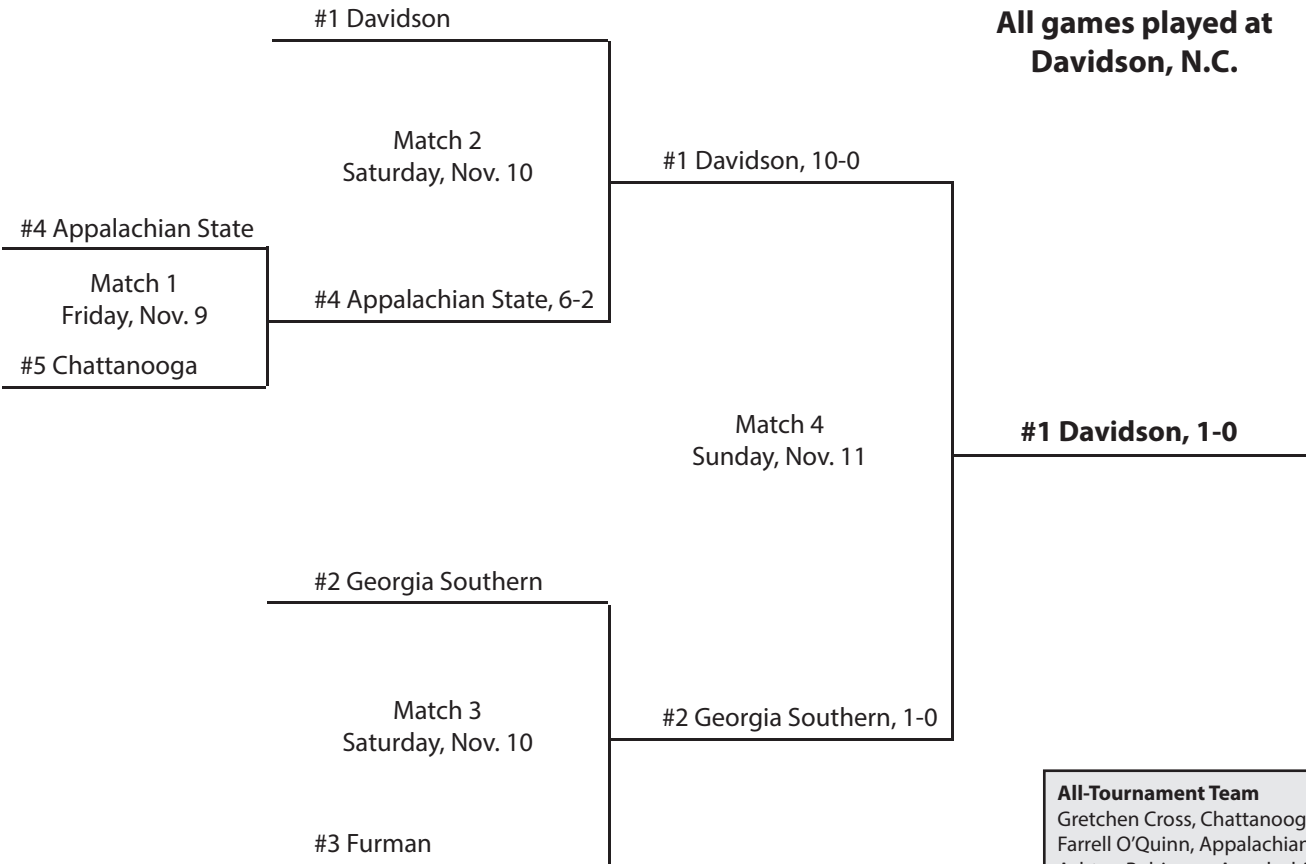

1996 FINAL SUMMARY

STANDINGS	CONFERENCE						OVERALL					
	W	L	T	Pct	GF	GA	W	L	T	Pct	GF	GA
Davidson	7	1	0	.875	22	5	11	10	1	.523	41	26
Georgia Southern	6	2	0	.750	28	12	13	8	0	.619	45	31
Furman	4	3	1	.563	24	13	8	10	3	.452	36	41
Appalachian State	2	5	1	.312	9	22	5	15	2	.273	26	75
Chattanooga	0	8	0	.000	5	32	2	17	0	.105	16	96

SoCon honors		All-Conference Team	
Player of the Year Allison Noznesky		F	Ginny Dye, Davidson
		F	Melissa Sutton, Furman
		F	Tara Chaisson, Georgia Southern
		MF	Farrell O'Quinn, Appalachian State
		MF	Kelly Ammann, Davidson
Coach of the Year Tom Norton, Georgia Southern		MF	Kelly Rennick, Davidson
		MF	Rachel Tolliver, Georgia Southern
		D	Melissa Moser, Davidson
		D	Liz Bielefeld, Furman
Freshman of the Year Tara Chaisson, Georgia Southern		D	Lindsey Grossman, Georgia Southern
		GK	Allison Noznesky, Davidson

Only First Team was awarded in 1996.

All-Tournament Team
Gretchen Cross, Chattanooga
Farrell O'Quinn, Appalachian State
Ashton Robinson, Appalachian State
Jen McNutt, Furman
Laura Wise, Furman
Jodi Berto, Georgia Southern
Tara Chaisson, Georgia Southern
Rachel Tolliver, Georgia Southern
Kelly Ammann, Davidson
Amy Balsinger, Davidson
Katherine Cornelius, Davidson
MVP - Katherine Cornelius, Davidson