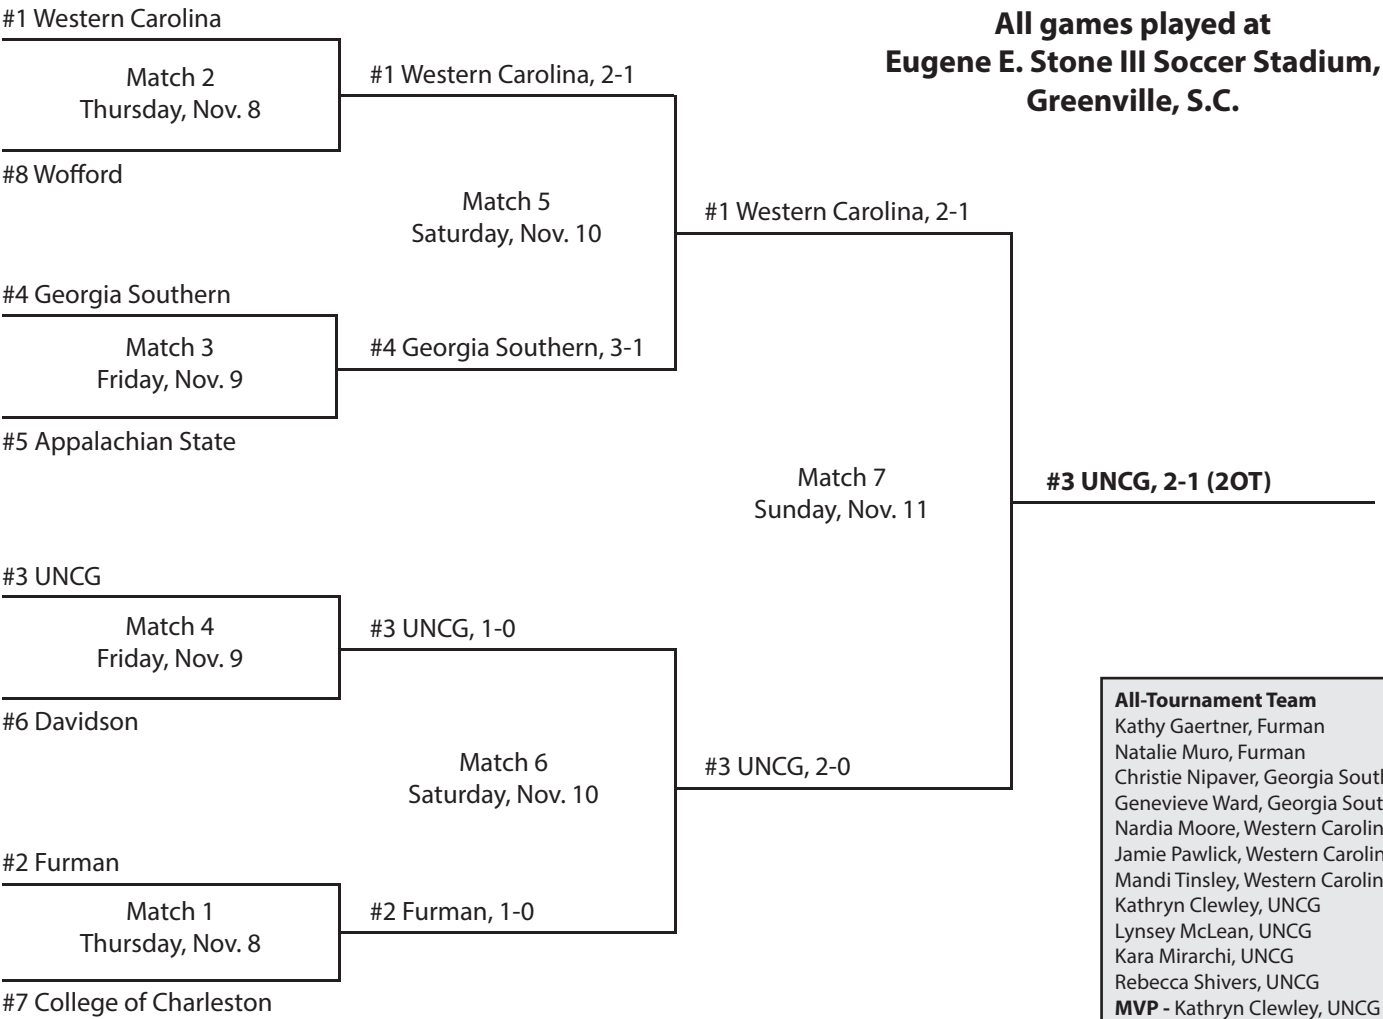

2001 FINAL SUMMARY

STANDINGS	CONFERENCE						OVERALL					
	W	L	T	Pct	GF	GA	W	L	T	Pct	GF	GA
UNCG	8	2	0	.800	38	8	15	8	0	.652	56	30
Western Carolina	8	2	0	.800	26	8	16	6	0	.727	57	22
Furman	8	2	0	.800	42	7	13	7	1	.643	56	27
Georgia Southern	7	2	1	.750	26	8	12	6	1	.658	43	22
Appalachian State	6	3	1	.650	11	8	9	8	3	.525	31	23
Davidson	6	4	0	.600	27	16	7	14	0	.333	32	44
College of Charleston	4	6	0	.400	22	11	6	11	1	.361	26	21
Wofford	3	7	0	.300	11	31	4	14	0	.222	17	52
Chattanooga	2	8	0	.200	11	22	4	13	1	.250	22	48
ETSU	2	8	0	.200	13	36	3	13	1	.206	23	56
The Citadel	0	10	0	.000	4	76	3	17	0	.150	18	120

SoCon honors	All-Conference Team	Second Team
Player of the Year Lynsey McLean, UNCG	First Team F Danielle Petro, Furman F Melissa Turner, Furman F Katy Znosko, Georgia Southern F Jordan Howell, Western Carolina MF Katie Carson, Furman MF Cristina Echavarry, Furman MF Lynsey McLean, UNCG D Dawn-Marie Alfred, Appalachian State D Kaye Brownlee, Furman D Jennifer Kennedy, UNCG GK Kathryn Clewley, UNCG	Second Team F Claire Wigfall, College of Charleston F Kate Dylag, UNCG F Lauren Bramlett, Western Carolina MF Tara Maloney, Davidson MF Amanda Bernard, Georgia Southern MF Nardia Moore, Western Carolina D Penn Graves, Davidson D Lindsey Facciolo, Furman D Jamie Pawlik, Western Carolina GK Tanya Woehr, Georgia Southern GK Mandi Tinsley, Western Carolina
Coach of the Year Debbie Hensley, Western Carolina		
Freshman of the Year Cristina Echavarry, Furman		

All-Tournament Team
Kathy Gaertner, Furman
Natalie Muro, Furman
Christie Nipaver, Georgia Southern
Genevieve Ward, Georgia Southern
Nardia Moore, Western Carolina
Jamie Pawlick, Western Carolina
Mandi Tinsley, Western Carolina
Kathryn Clewley, UNCG
Lynsey McLean, UNCG
Kara Mirarchi, UNCG
Rebecca Shivers, UNCG
MVP - Kathryn Clewley, UNCG