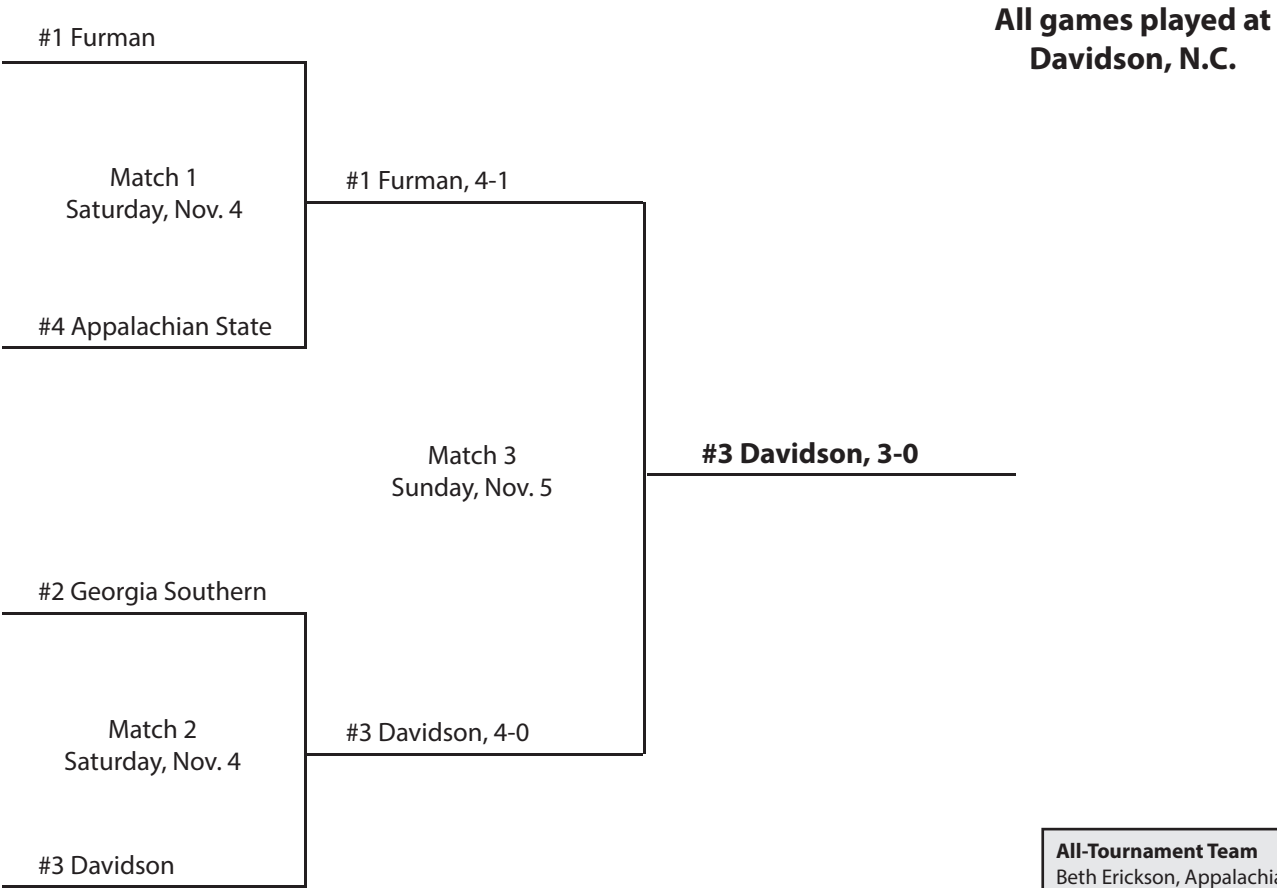

1995 FINAL SUMMARY

STANDINGS	CONFERENCE						OVERALL					
	W	L	T	Pct	GF	GA	W	L	T	Pct	GF	GA
Furman	4	1	1	.750	17	8	9	9	1	.500	39	35
Georgia Southern	4	2	0	.667	11	8	12	7	0	.632	48	30
Davidson	3	2	1	.583	16	11	11	9	2	.545	49	27
Appalachian State	0	6	0	.000	5	22	3	16	1	.175	17	61

SoCon honors		All-Conference Team	
Player of the Year Liz Bielefeld, Furman		F	Claudia Lombard, Davidson
		F	Laura Wise, Furman
		F	Debbie Hensley, Georgia Southern
Coach of the Year Brian Lee, Furman		MF	Kelly Ammann, Davidson
		MF	Leah Versteegen, Furman
		MF	Morgan Cox, Georgia Southern
		MF	Rachel Tolliver, Georgia Southern
Freshman of the Year Leah Versteegen, Furman		D	Beth Erickson, Appalachian State
		D	Shannon Lowrance, Davidson
		D	Liz Bielefeld, Furman
		GK	Amanda Sandling, Georgia Southern

Only First Team was awarded in 1995.

All-Tournament Team
Beth Erickson, Appalachian State
Brooke Satterfield, Appalachian State
Lindsey Grossman, Georgia Southern
Megan Pinkston, Georgia Southern
Amy Anderson, Furman
Holly Aure, Furman
Cynthia Bankston, Furman
Amy Kanoff, Davidson
Claudia Lombard, Davidson
Shannon Lowrance, Davidson
Alison Noznesky, Davidson
MVP - Claudia Lombard, Davidson