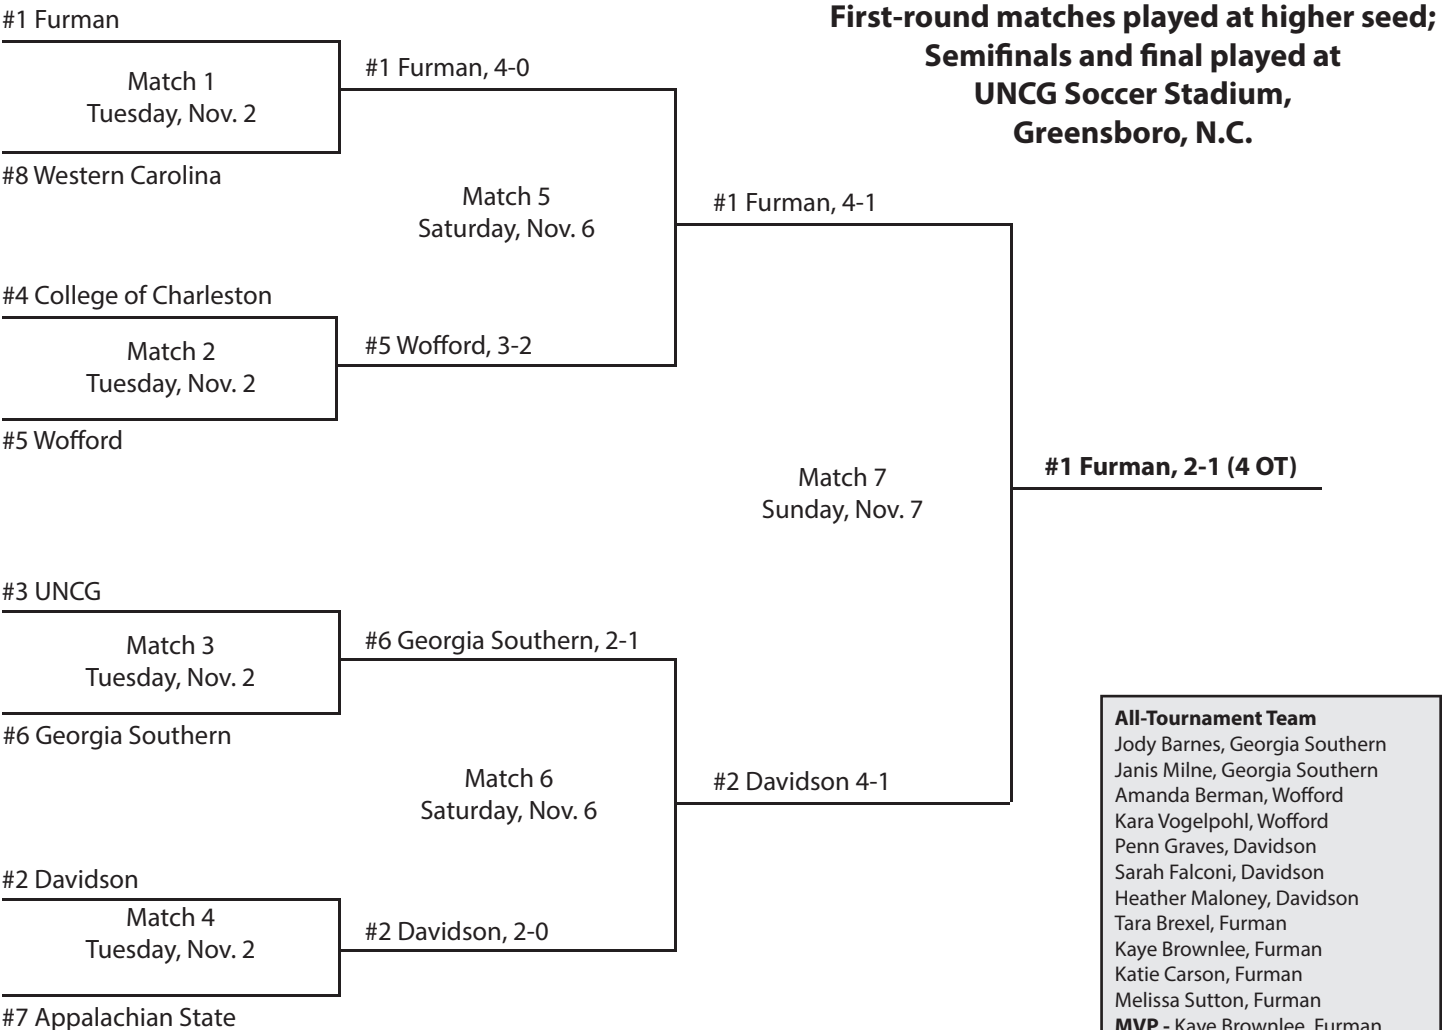

1999 FINAL SUMMARY

STANDINGS	CONFERENCE						OVERALL					
	W	L	T	Pct	GF	GA	W	L	T	Pct	GF	GA
Furman	9	0	0	1.000	33	5	20	3	0	.870	68	18
Davidson	8	1	0	.889	23	4	13	8	2	.609	32	21
UNCG	6	3	0	.667	21	10	8	12	0	.400	28	36
College of Charleston	6	3	0	.667	21	16	11	8	2	.571	55	36
Wofford	5	4	0	.556	18	14	13	9	0	.591	53	36
Georgia Southern	5	4	0	.556	18	18	9	9	1	.500	42	36
Appalachian State	3	6	0	.333	16	20	8	11	1	.425	37	32
Western Carolina	2	7	0	.222	8	24	10	8	1	.553	0	31
Chattanooga	0	8	1	.056	8	31	5	12	2	.316	28	45
ETSU	0	8	1	.056	5	29	3	11	2	.267	16	38

SoCon honors	All-Conference Team	Second Team
Player of the Year: Tara Chaisson, Georgia Southern	First Team F Alison Davies, College of Charleston F Ginny Dye, Davidson F Melissa Turner, Furman F Tara Chaisson, Georgia Southern MF Jinelle James, Appalachian State MF Tara Maloney, Davidson MF Kaye Brownlee, Furman D Amy Balsinger, Davidson D Bridgett Giles, Furman D Lauren Killey, Furman GK Winnie Corrigan, Davidson	Second Team F Robin Thirsk, Georgia Southern F Amanda Berman., Wofford F Thea Moen, Wofford MF Katie Carson, Furman MF Sarah Tollick, Furman MF Nardia Moore, Western Carolina D Barrie Benson, College of Charleston D Mary Ellen Schaefer, Davidson D Jennifer Kennedy, UNCG GK Melissa Barnes, Furman GK Kathryn Clewley, UNCG
Coach of the Year: Brian Lee, Furman		
Freshman of the Year: Amanda Bernard, Georgia Southern		

All-Tournament Team
Jody Barnes, Georgia Southern
Janis Milne, Georgia Southern
Amanda Berman, Wofford
Kara Vogelpohl, Wofford
Penn Graves, Davidson
Sarah Falconi, Davidson
Heather Maloney, Davidson
Tara Brexel, Furman
Kaye Brownlee, Furman
Katie Carson, Furman
Melissa Sutton, Furman
MVP - Kaye Brownlee, Furman