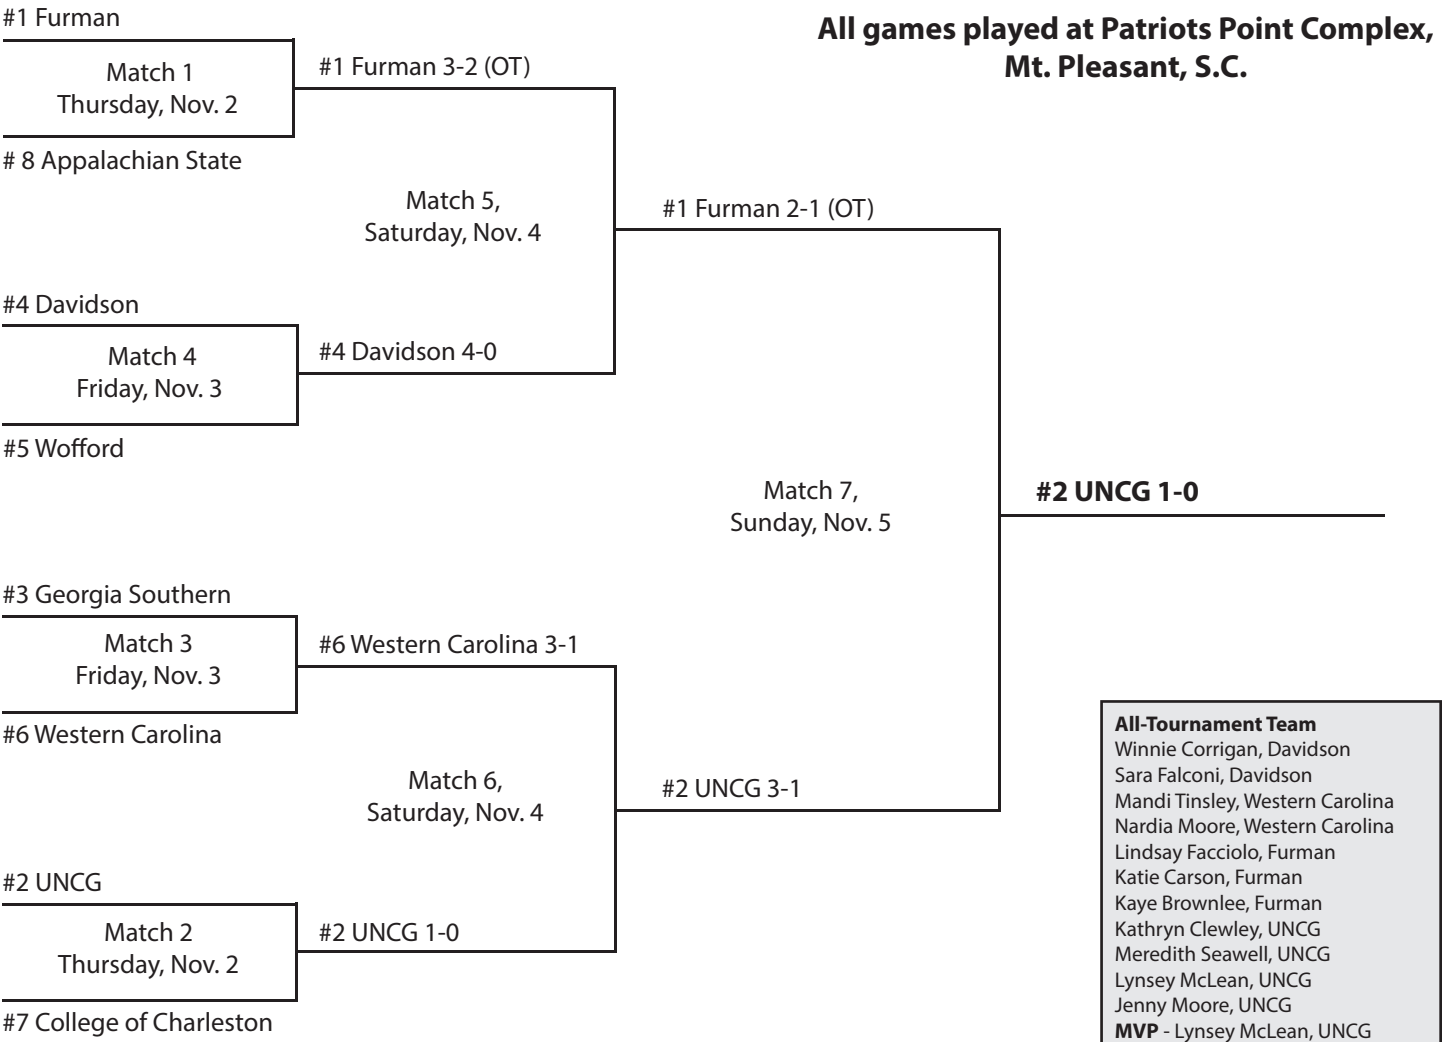

2000 FINAL SUMMARY

STANDINGS	CONFERENCE						OVERALL					
	W	L	T	Pct	GF	GA	W	L	T	Pct	GF	GA
Furman	9	0	0	1.000	34	6	20	3	0	.870	83	23
UNCG	7	2	0	.750	19	4	14	8	1	.630	39	28
Georgia Southern	6	3	0	.667	25	13	14	5	0	.737	58	18
Davidson	6	3	0	.667	19	12	14	8	0	.636	47	35
Wofford	5	4	0	.556	23	22	10	9	0	.526	46	45
Western Carolina	4	4	1	.500	14	14	11	8	2	.571	49	34
College of Charleston	3	5	1	.389	15	20	4	13	2	.263	28	50
Appalachian State	2	6	1	.278	11	21	7	11	2	.400	37	35
Chattanooga	1	7	1	.166	4	28	6	9	1	.406	22	39
ETSU	0	9	0	.000	6	32	6	12	0	.333	33	47

SoCon honors	All-Conference Team	Second Team
Player of the Year: Emily Turgeon, Furman	First Team F Heather Maloney, Davidson F Emily Turgeon, Furman F Melissa Turner, Furman F Robin Thirsk, Georgia Southern MF Kaye Brownlee, Furman MF Sarah Tollick, Furman MF Lynsey McLean, UNCG D Bridgett Giles, Furman D Lauren Killey, Furman D Rebecca Shivers, UNCG GK Kathryn Clewley, UNCG	Second Team F Leigh Ann Hoskins, Davidson F Danielle Petro, Furman F Faith Stewart, Wofford MF Tara Maloney, Davidson MF Amanda Bernard, Georgia Southern MF Nardia Moore, Western Carolina D Janis Milne, Georgia Southern D Jennifer Kennedy, UNCG D Brandy Ossmann, Western Carolina GK Melissa Barnes, Furman GK Katie Menegaz, Wofford
Coach of the Year: Brian Lee, Furman		
Freshman of the Year: Emily Turgeon, Furman		

All-Tournament Team
Winnie Corrigan, Davidson
Sara Falconi, Davidson
Mandi Tinsley, Western Carolina
Nardia Moore, Western Carolina
Lindsay Facciolo, Furman
Katie Carson, Furman
Kaye Brownlee, Furman
Kathryn Clewley, UNCG
Meredith Seawell, UNCG
Lynsey McLean, UNCG
Jenny Moore, UNCG
MVP - Lynsey McLean, UNCG