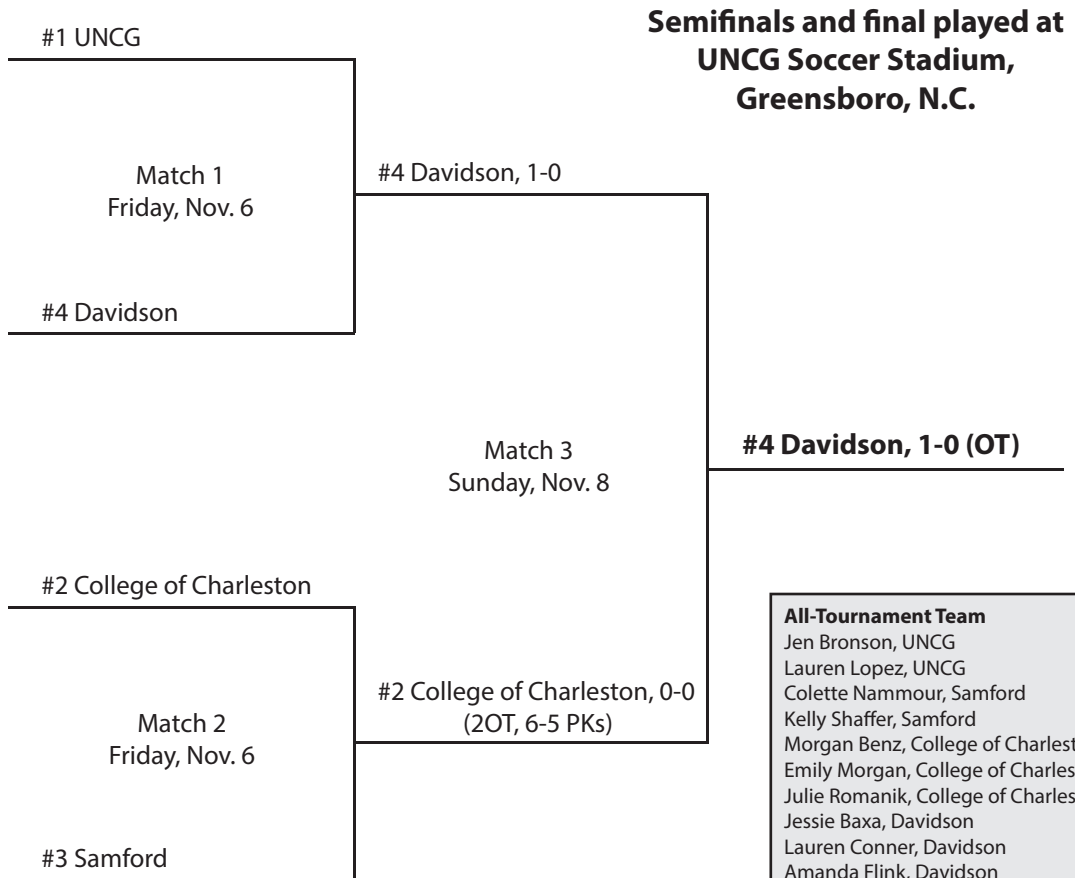

* later vacated all wins and regular-season title

SoCon honors

Co-Player of the Year	Co-Player of the Year	Coach of the Year	Freshman of the Year
Amber Cress, Samford	Tabitha Padgett, UNCG	Bob Winch, The Citadel	Tabitha Padgett, UNCG
All-Conference First Team	All-Conference Second Team	All-Freshman Team	
F Kyri Bye-Nagel, Davidson	F Blakely Low, Davidson	Meggie Graham, Appalachian State	
F Tabitha Padgett, UNCG	F Molly Calpin, Elon	Alyssa Bearden, College of Charleston	
F Amber Cress, Samford	F Kristin Player, UNCG	Louise Timboe, Davidson	
MF Jen Bronson, UNCG	F Donna-Kay Henry, Chattanooga	Scarlett Fakhar, Elon	
MF Jenn Partenheimer, UNCG	MF Courtney Hart, Davidson	Claire O'Keeffe, Elon	
MF Natalie Fleming, Samford	MF Sara El-Shami, Furman	Elizabeth Palmer, Elon	
D Brittany Schneider, College of Charleston	MF Katya Gokhman, Furman	Claire Hodge, Furman	
D Claire O'Keeffe, Elon	D Annie Pease, College of Charleston	Lauren Hein, UNCG	
D Lauren Lopez, UNCG	D Amanda Flink, Davidson	Tabitha Padgett, UNCG	
D Theresa Henry, Samford	D Cat Barnekow, UNCG	Sabbath McKiernan-Allen, Samford	
GK Alyssa Whitehead, Samford	GK Kelsey Kearney, UNCG	Becca Smith, Chattanooga	