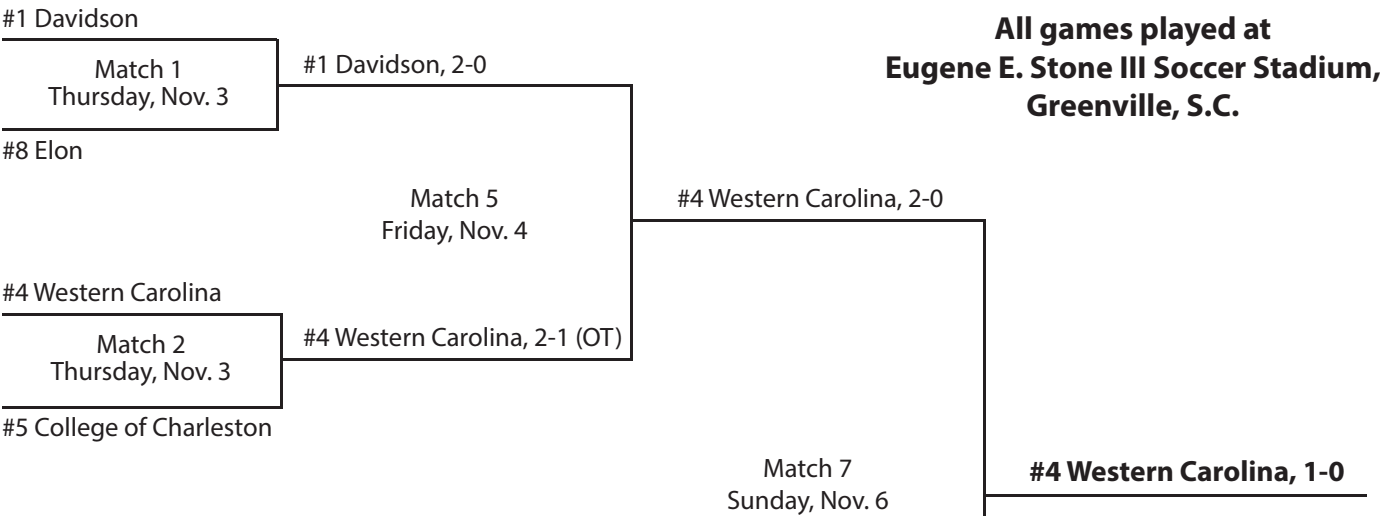

2005 FINAL SUMMARY

STANDINGS	CONFERENCE						OVERALL					
	W	L	T	Pts	GF	GA	W	L	T	Pct	GF	GA
Davidson	9	0	1	28	24	5	14	5	2	.714	38	26
Furman	7	1	2	23	28	7	14	6	2	.682	50	20
UNCG	6	3	1	19	28	11	11	7	1	.605	40	16
Western Carolina	6	4	0	18	12	9	18	6	0	.750	35	18
Coll of Charleston	5	3	2	17	22	11	7	9	2	.444	28	22
Chattanooga	5	5	0	15	12	12	8	11	0	.421	23	33
Wofford	4	4	2	14	7	9	5	12	3	.325	12	26
Elon	3	6	1	10	14	19	5	11	3	.342	25	30
Appalachian State	3	6	1	10	15	16	10	7	1	.583	32	23
Georgia Southern	2	8	0	6	7	26	3	15	1	.184	12	48
The Citadel	0	10	0	0	4	48	2	17	0	.105	10	82

SoCon honors	All-Conference Team	Second Team
Player of the Year Kara Koehn, Davidson	First Team F Kristin Rhyne, College of Charleston F Kara Koehn, Davidson F Andre'a Morrison, Furman F Cara Hammond, UNCG MF Kat Kelley, Furman MF Tara Marker, Furman MF Amy Carnell, UNCG D Amanda Andrews, College of Charleston D Nancy Haskell, Davidson D Shannon Donovan, UNCG GK Andie Hinshaw, Furman	F Casey Cleary, Appalachian State F Whitney Southard, Appalachian State F Deven Beachum, UNCG F Nikki Brannen, Chattanooga MF Nicky Darling, Furman MF Nicollette DeLaine, UNCG MF Elfa Erlingsdottir, Chattanooga D Danielle Jordan, College of Charleston D Melanee Smith, Davidson D Tyson Davis, UNCG D Emily Pierce, Western Carolina GK Alesha Row, Western Carolina
Coach of the Year Greg Ashton, Davidson		
Freshman of the Year Melanee Smith, Davidson		

All-Tournament Team
Chloe King, Davidson
Kara Koehn, Davidson
Dacia Beachum, UNCG
Tyson Davis, UNCG
Nicky Darling, Furman
Andie Hinshaw, Furman
Erin Sanders, Furman
Casey Davis, Western Carolina
Heather Dittmer, Western Carolina
Meghan Reilly, Western Carolina
Arlan Whittle, Western Carolina
MVP: Alesha Row, Western Carolina