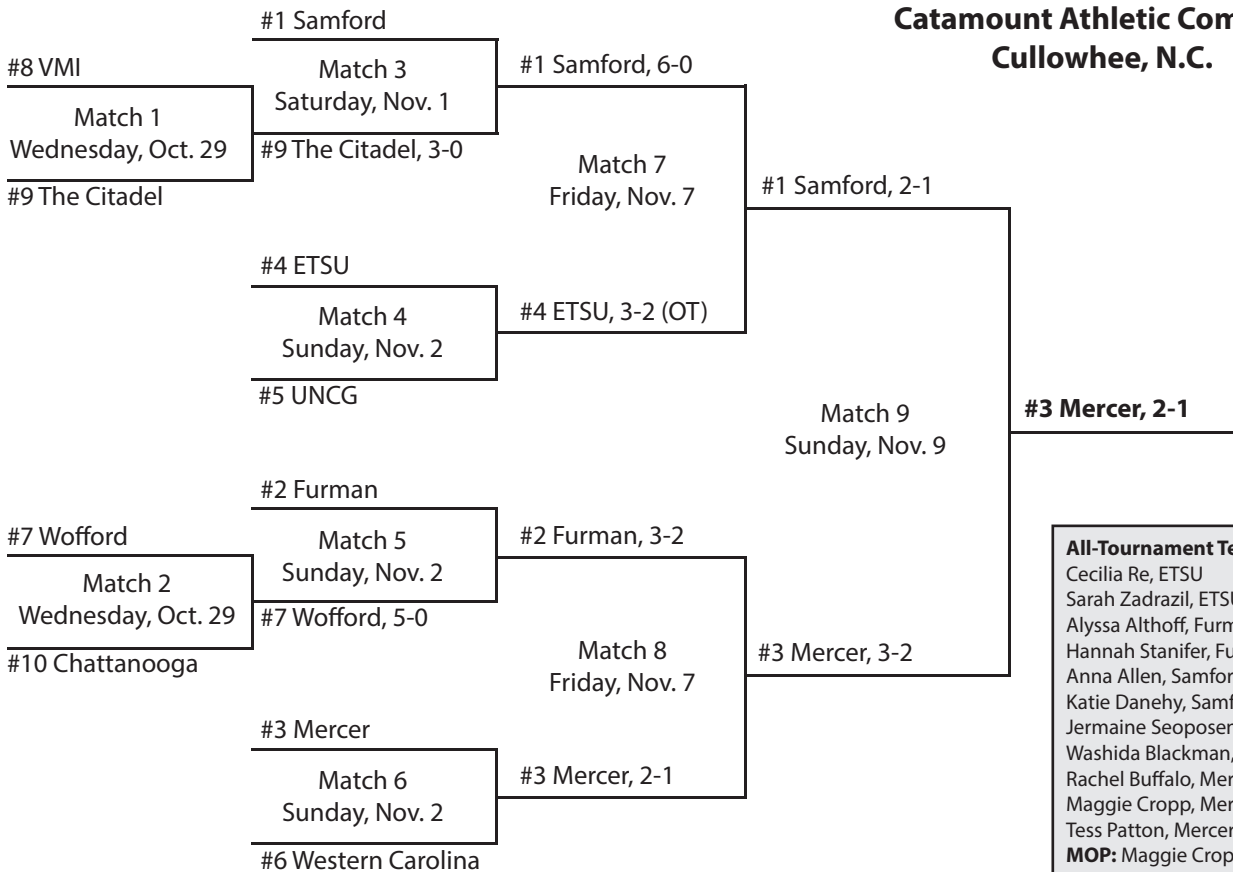

SoCon honors

Player of the Year	Defensive Player of the Year	Coach of the Year	Freshman of the Year
Stephanie DeVita, Furman	Catie Moore, Furman	Todd Yelton, Samford	Garazi Murua, ETSU
All-Conference First Team	All-Conference Second Team	All-Freshman Team	
F Hannah Short, ETSU	F Jamie Alexander, Furman	Mady Riegel, The Citadel	
F Carlie Couch, Furman	F Washida Blackman, Mercer	Garazi Murua, ETSU	
F Chesney White, UNCG	F Malcanisha Kelley, Samford	Paola Roversi, ETSU	
F Jermaine Seoposenwe, Samford	MF Vanessa Aponte, The Citadel	Molly Dwyer, Furman	
MF Sarah Zadrazil, ETSU	MF Lauren Gassie, Mercer	Rachel Shah, Furman	
MF Stephanie DeVita, Furman	MF Rebecca Burrows, UNCG	Chloe Buehler, UNCG	
MF India Robinson, Furman	D Sarah Daane, Mercer	Anna Maddox, Samford	
D Jasmin Dutton, ETSU	D Georgia Brown, UNCG	Virginia McNeil, Samford	
D Catie Moore, Furman	D Christina White, Western Carolina	Chandler Arrowood, Western Carolina	
D Anna Allen, Samford	GK Rose Hull, Furman	Rachel Fenner, Wofford	
GK Maggie Cropp, Mercer	GK Anna Maddox, Samford	Hannah Washko, Wofford	

**First-round, quarterfinals played at higher seed;
Semifinals and final played at
Catamount Athletic Complex,
Cullowhee, N.C.**

All-Tournament Team
Cecilia Re, ETSU
Sarah Zadrazil, ETSU
Alyssa Althoff, Furman
Hannah Stanifer, Furman
Anna Allen, Samford
Katie Danehy, Samford
Jermaine Seoposenwe, Samford
Washida Blackman, Mercer
Rachel Buffalo, Mercer
Maggie Cropp, Mercer
Tess Patton, Mercer
MOP: Maggie Cropp, Mercer