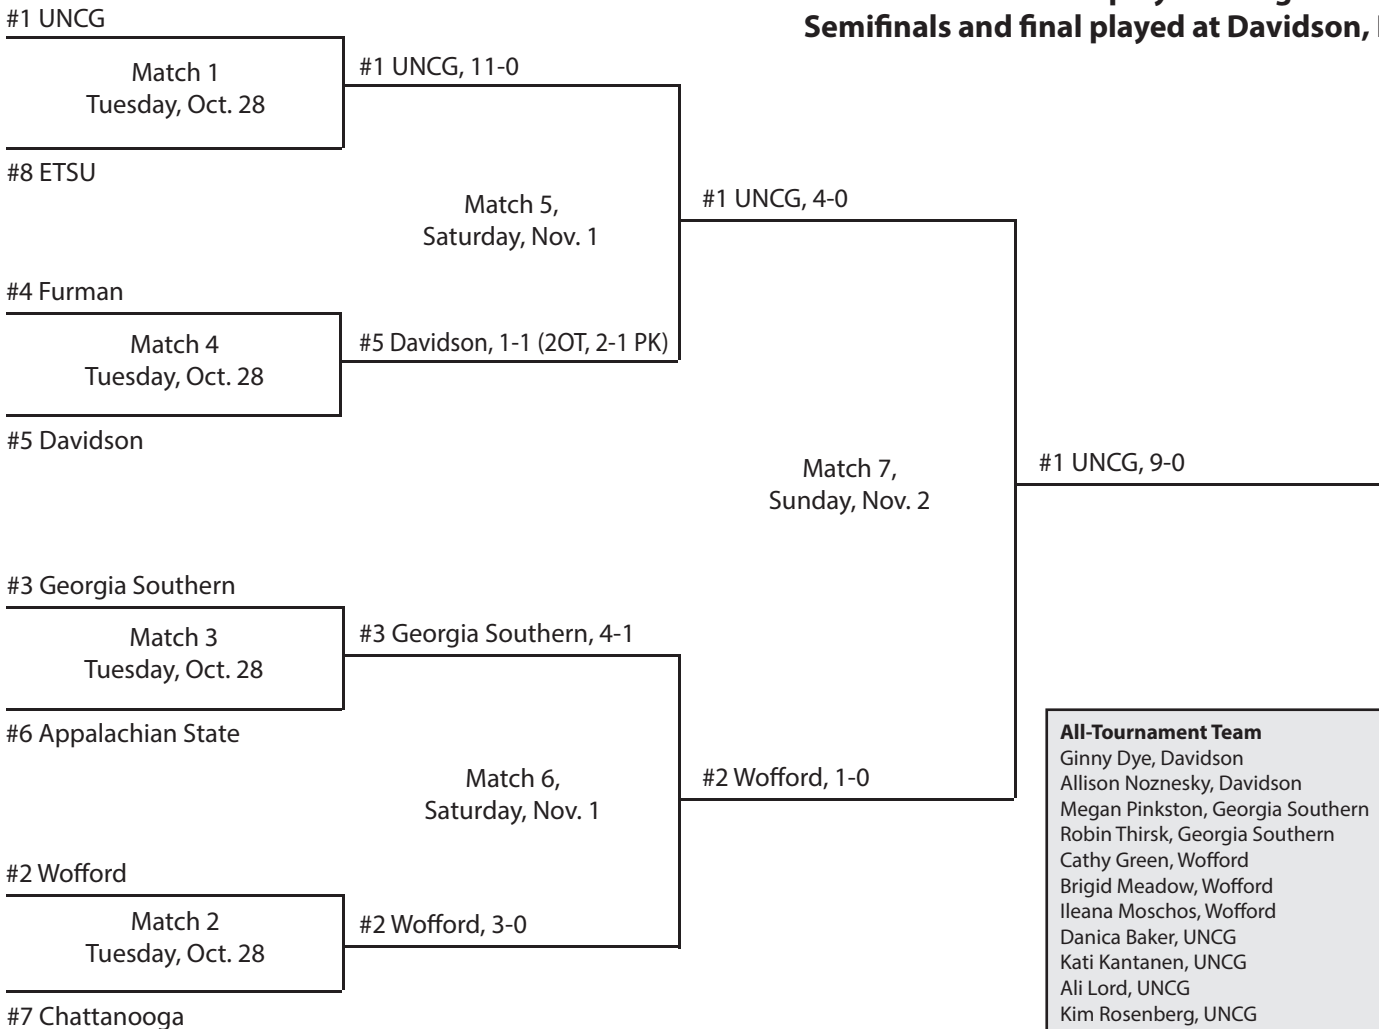

1997 FINAL SUMMARY

STANDINGS	CONFERENCE						OVERALL					
	W	L	T	Pct	GF	GA	W	L	T	Pct	GF	GA
UNCG	7	0	0	1.000	38	4	19	6	0	.760	93	28
Wofford	5	2	0	.714	20	12	12	7	3	.612	43	43
Georgia Southern	4	3	0	.571	18	12	12	7	2	.619	51	27
Furman	4	3	0	.571	15	8	12	6	2	.650	35	20
Davidson	3	3	1	.500	14	7	4	14	3	.262	23	46
Appalachian State	3	3	1	.500	9	15	7	8	2	.471	19	29
Chattanooga	1	6	0	.143	5	29	3	16	1	.175	16	78
ETSU	0	7	0	.000	3	35	2	16	1	.132	9	86

SoCon honors	All-Conference Team	Second Team
Player of the Year Kati Kantanen, UNCG	First Team F Melissa Sutton, Furman F Kati Kantanen, UNCG F Ali Lord, UNCG F Brigid Meadow, Wofford MF Danica Baker, UNCG	F Ashton Robinson, Appalachian State F Ginny Dye, Davidson F Tara Chaisson, Georgia Southern MF Kelly Rennick, Davidson MF Leah Versteegen, Furman
Coach of the Year Jack Poland, UNCG	MF Shannon Carey, UNCG MF Heidi Best, Wofford D Liz Bielefeld, Furman D Raila Maisonlahti, UNCG D Lynsey McLean, UNCG GK Paula Domitrovits, UNCG	MF Robin Thirsk, Georgia Southern D Carey Sheaffer, ETSU D Diana Poore, Furman D Jodi Berto, Georgia Southern GK Jen McNutt, Furman GK Mary Perry, Georgia Southern
Freshman of the Year Lynsey McLean, UNCG		

First-round matches played at higher seed;
Semifinals and final played at Davidson, N.C.

All-Tournament Team
Ginny Dye, Davidson
Allison Noznesky, Davidson
Megan Pinkston, Georgia Southern
Robin Thirsk, Georgia Southern
Cathy Green, Wofford
Brigid Meadow, Wofford
Ileana Moschos, Wofford
Danica Baker, UNCG
Kati Kantanen, UNCG
Ali Lord, UNCG
Kim Rosenberg, UNCG
MVP - Kim Rosenberg, UNCG