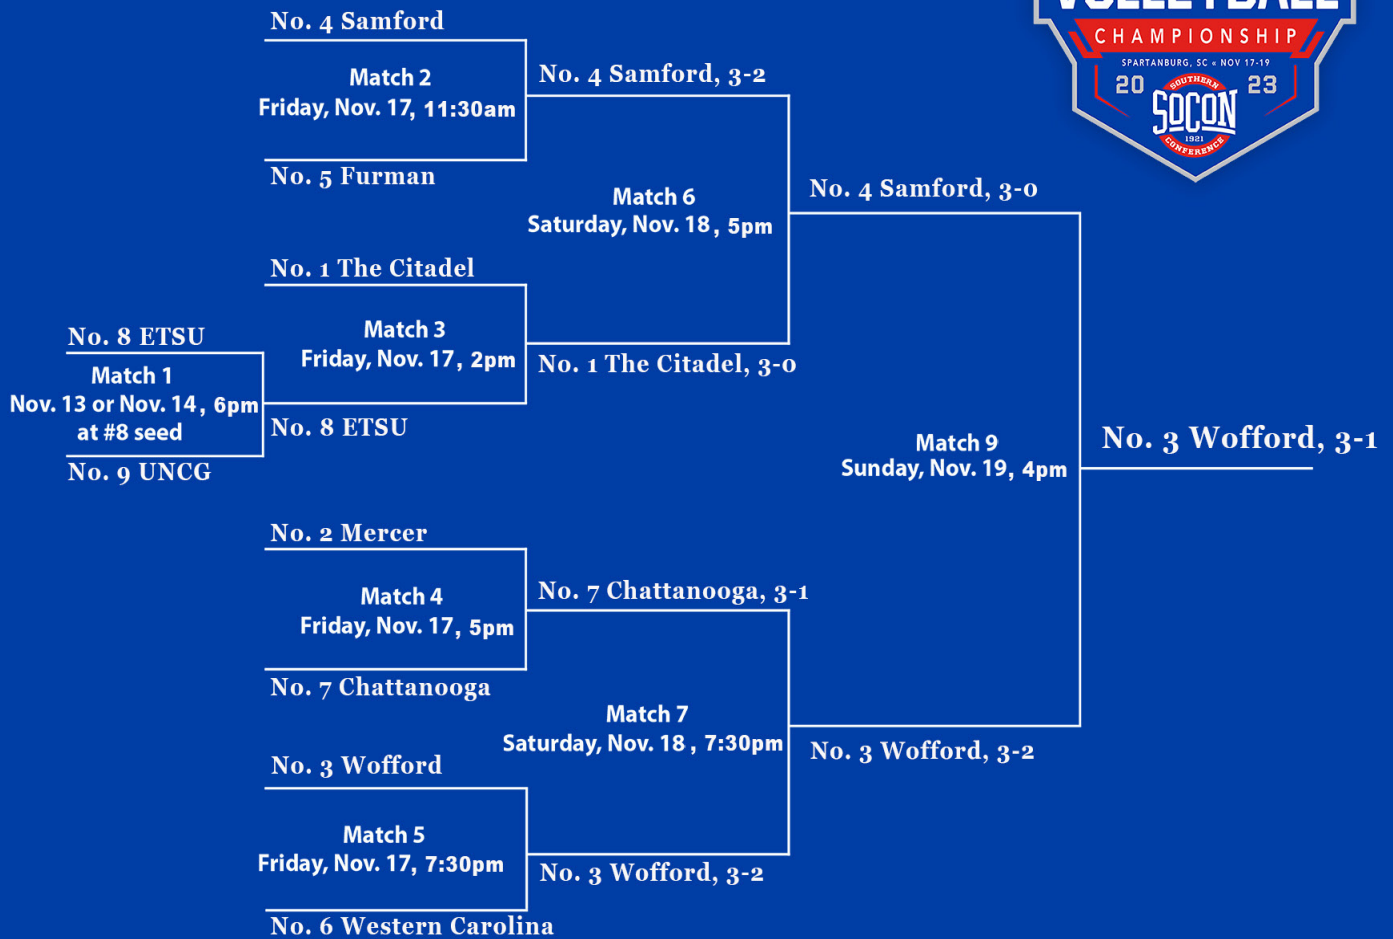

THE SOUTHERN CONFERENCE

VOLLEYBALL CHAMPIONSHIP

Wofford / Spartanburg, SC / Nov. 17-19, 2023

2023 SOUTHERN CONFERENCE POSTSEASON AWARDS

THE CITADEL'S ALI RUFFIN TABBED PLAYER OF THE YEAR

SPARTANBURG, S.C. – The Citadel's Ali Ruffin was named the Southern Conference Volleyball Player of the Year for the 2023 season. The Citadel's Dave Zelenock was named coach of the year and Bulldog senior Jaelynn Elgert was selected as libero of the year, while teammate Belle Hogan was named setter of the year. Samford outside hitter Kaleigh Meritt earned the Rayna Taylor Award, given annually to the league's freshman of the year.