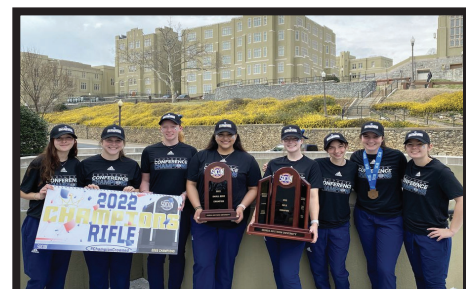

#### Feb. 18 (Saturday)

UAB at Jacksonville State  
North Georgia at Georgia Southern  
Wofford at \*The Citadel/The Citadel (W)  
West Virginia at VMI/VMI (W)

#### March 4-5 (Saturday-Sunday)

Charleston, S.C. (Inouye Marksmanship Center)

In 2021-22, Georgia Southern won the Southern Conference Rifle Championship title, the first in program history. The Eagles posted a tournament-record aggregate score of 4,603, with 2,266 in smallbore and 2,337 in air rifle.

Former Georgia Southern head coach Sandra Worman was named the 2021-22 Coach of the Year. Georgia Southern's Erin Ballard was named Smallbore Athlete of the Year, while Georgia Southern's Ashley Judson was named Air Rifle Athlete of the Year. The Citadel's James Hart was named Freshman of the Year.