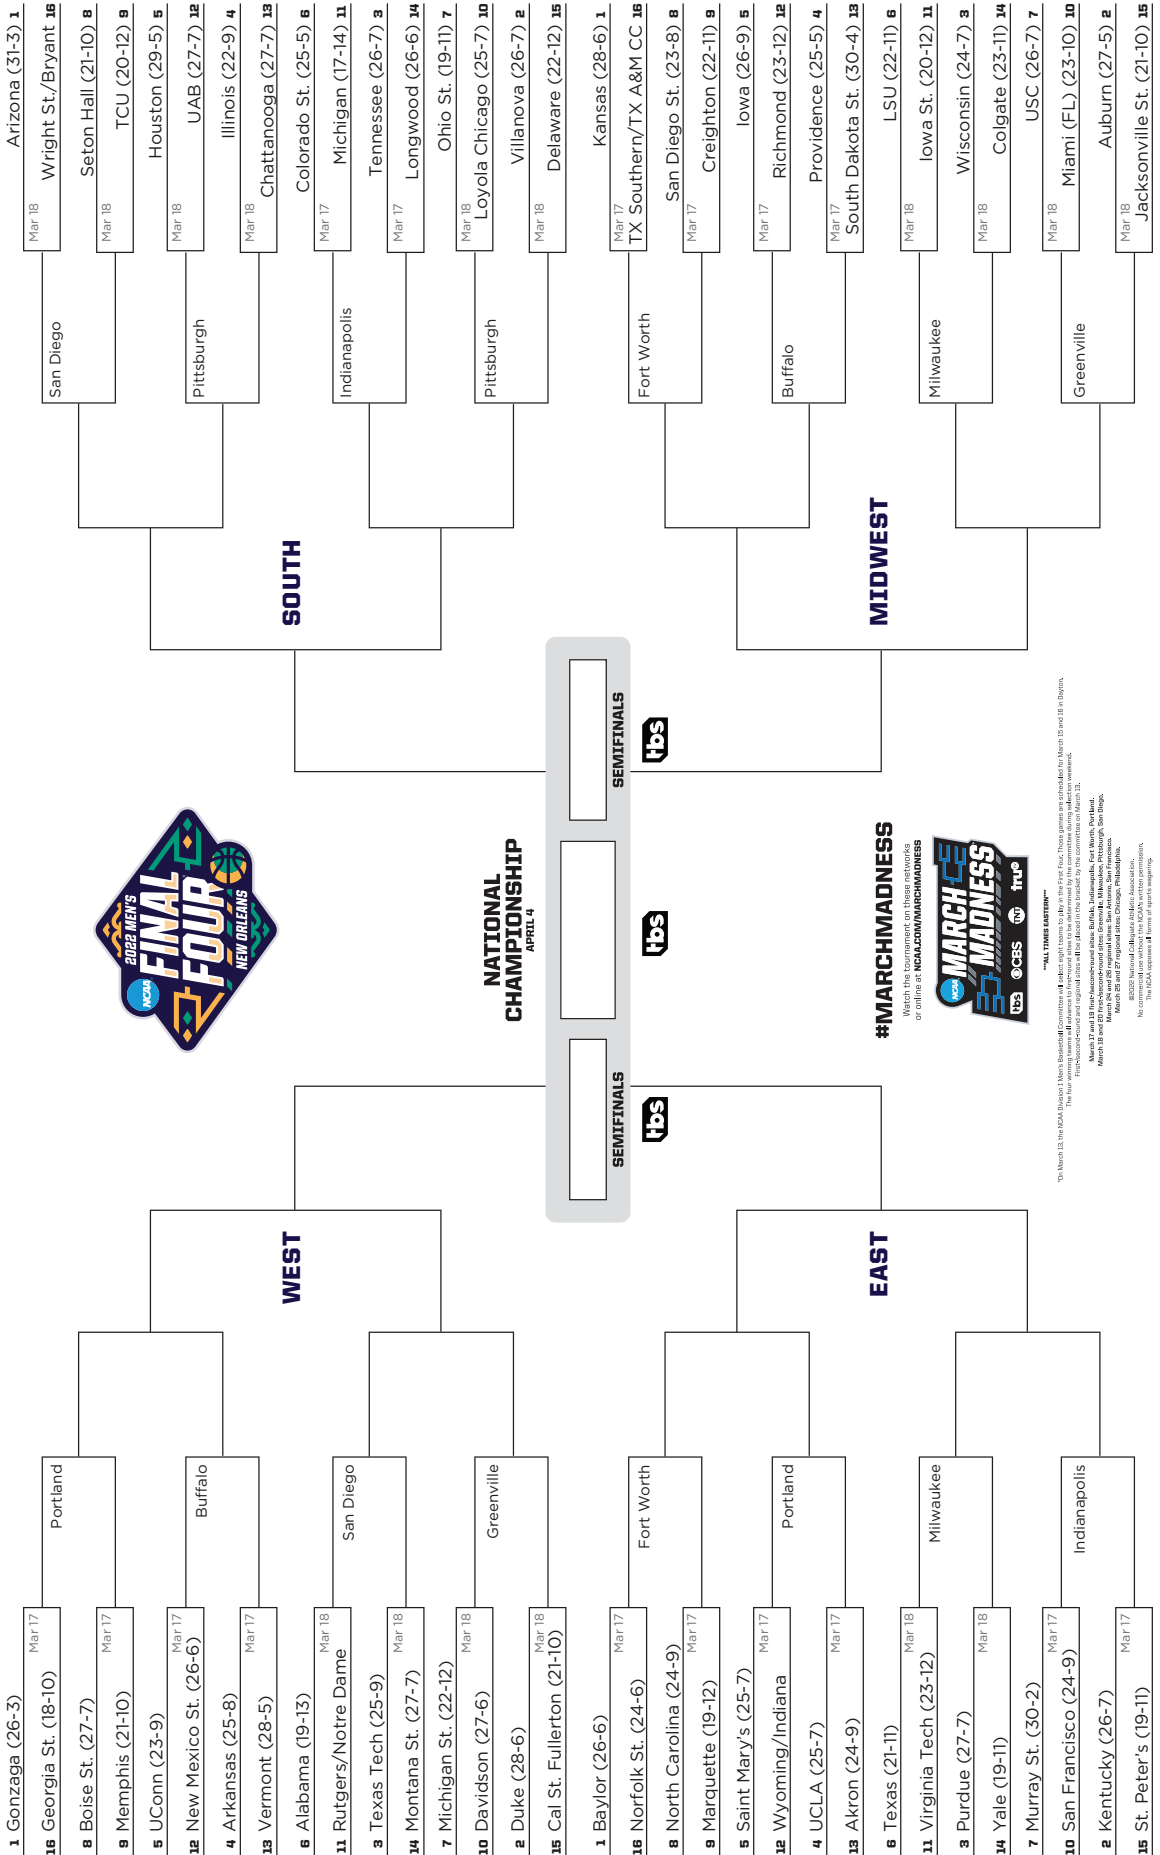

2022 NCAA DIVISION I MEN'S BASKETBALL CHAMPIONSHIP

FIRST ROUND
MARCH 17 & 18

SECOND ROUND
MARCH 19 & 20

ELITE 8
MARCH 26 & 27

NATIONAL SEMIFINALS
APRIL 2

ELITE 8
MARCH 26 & 27

ELITE 8
MARCH 26 & 27

SWEET 16
MARCH 24 & 25

SECOND ROUND
MARCH 19 & 20

FIRST ROUND
MARCH 17 & 18

FIRST FOUR

16 Texas Southern (18-12)
Mar 15

12 Wyoming (25-8)
Mar 15

DAYTON
MARCH 19 & 20

Wright St. (21-13) 16
Mar 16

Rutgers (18-13) 11
Mar 16

Notre Dame (22-10) 11
Mar 16