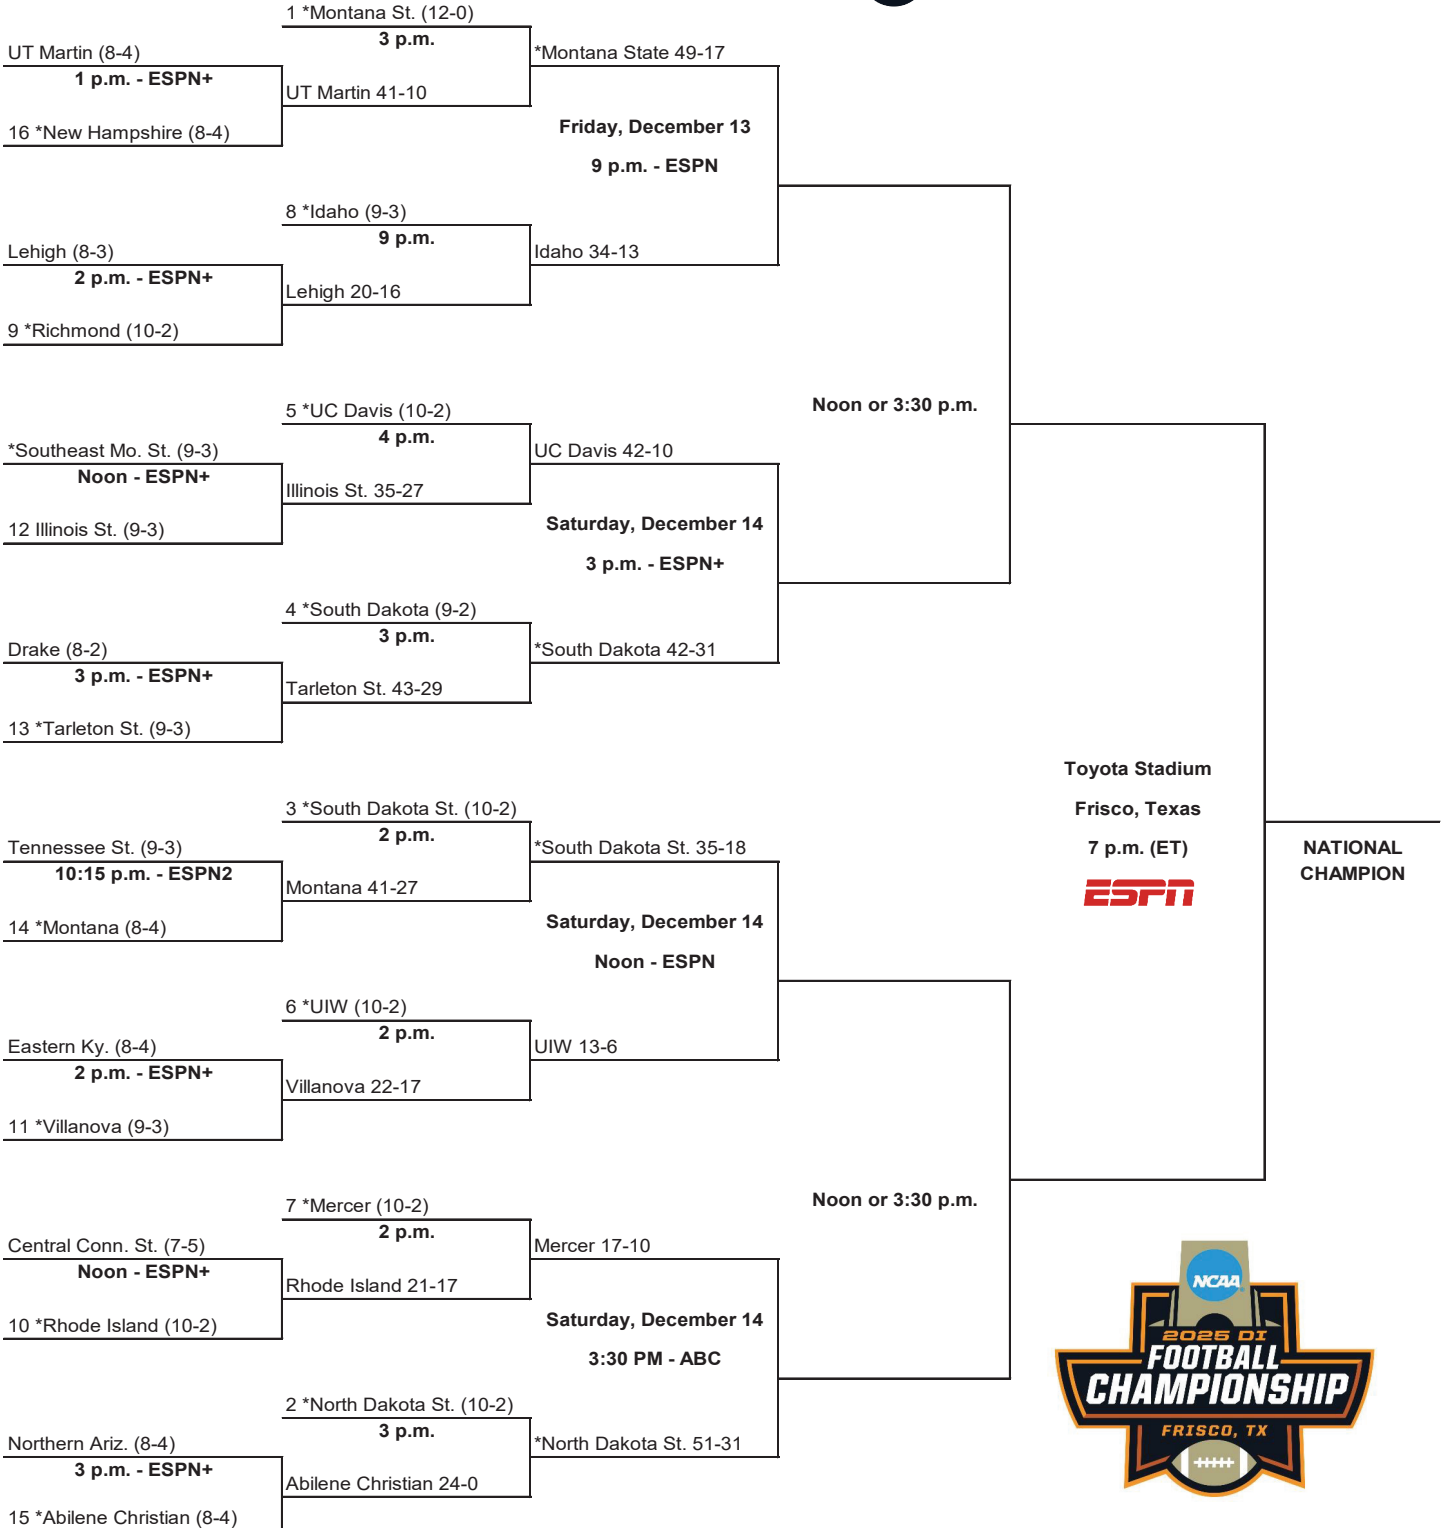

2024 NCAA Division I Football Championship

First Round
November 30

Second Round
December 7

Quarterfinals
December 13/14

Semifinals
December 21

Final
January 6

* Host Institution

ALL-SOUTHERN CONFERENCE TEAM