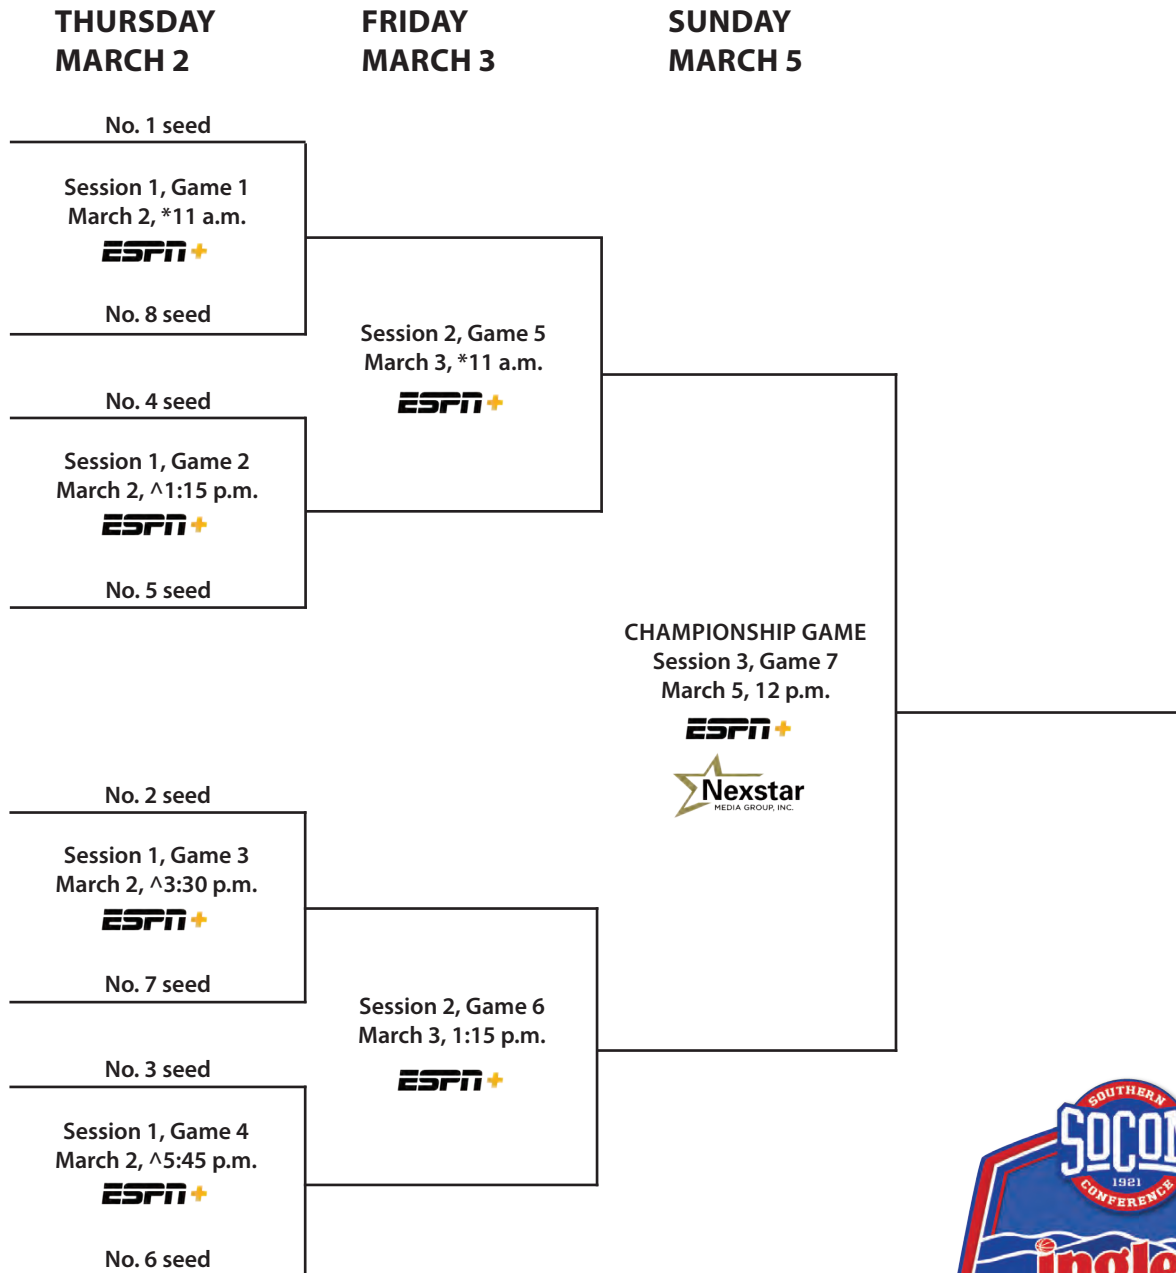

## 2023 Ingles Southern Conference Women's Basketball Championship

MARCH 2-5 • HARRAH'S CHEROKEE CENTER – ASHEVILLE  
ASHEVILLE, N.C.

\* Tip-off as part of Education Day program on March 2 and March 3.

^ Denotes approximate game time. The first game on March 2 will have a firm start time. Each game thereafter will start 30 minutes following the conclusion of the preceding game, but will not start prior to the listed time.