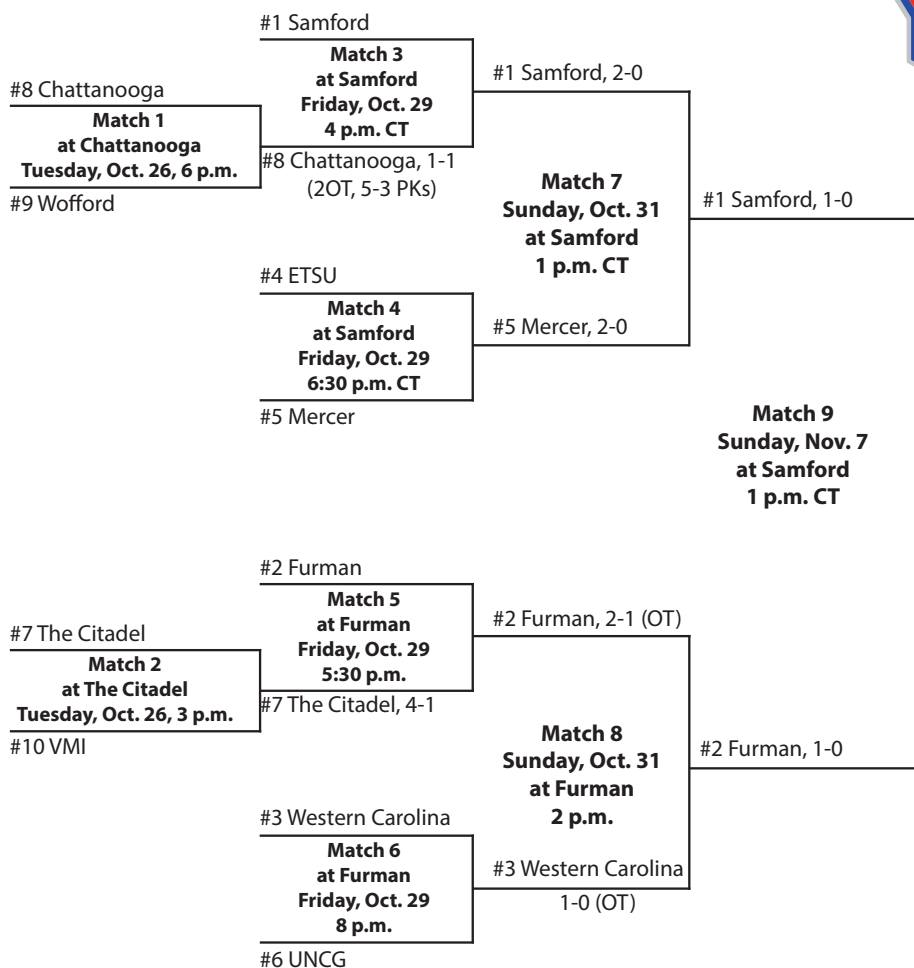

SOUTHERN CONFERENCE WOMEN'S SOCCER CHAMPIONSHIP

Campus Sites / Oct 26-Nov. 6/7, 2021

Note: All times Eastern unless otherwise noted.