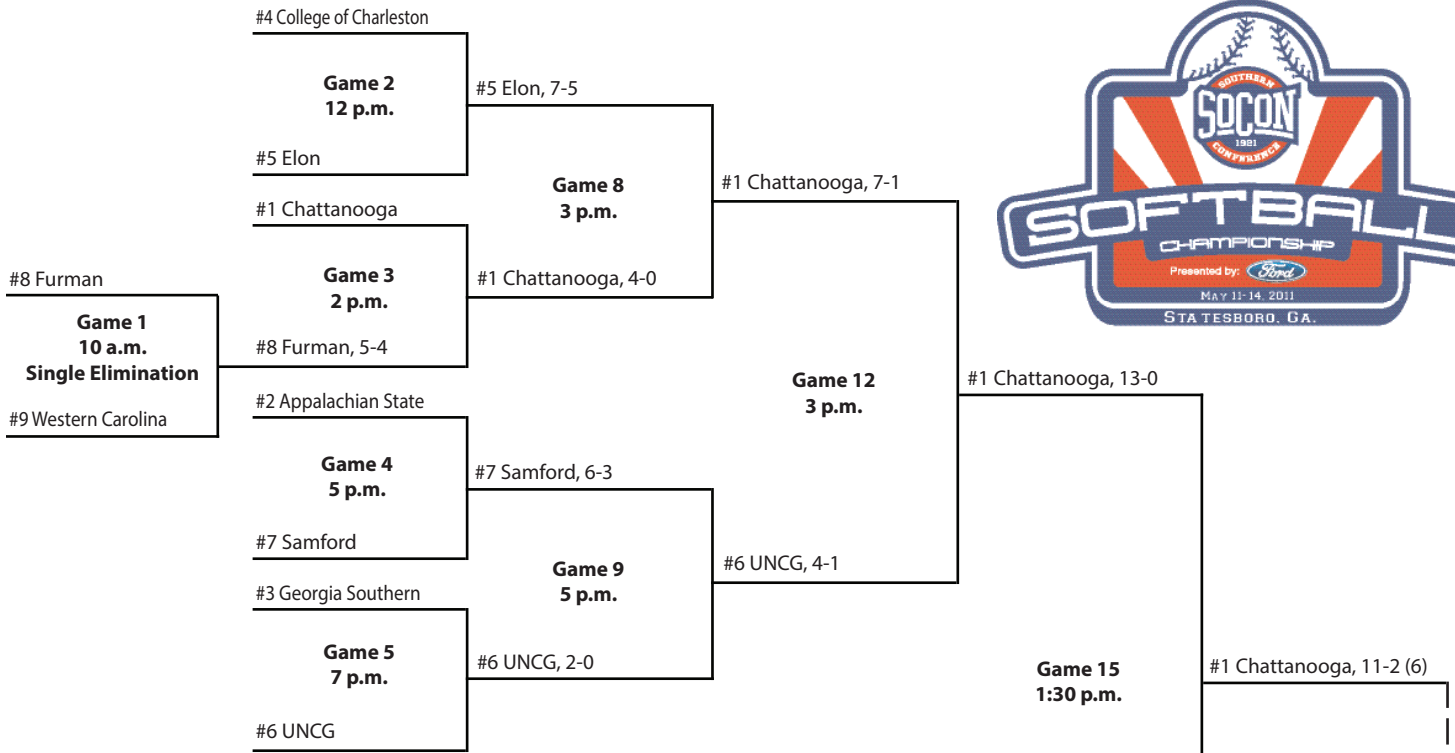

2011 Championship

Eagle Field at the Softball Complex • Statesboro, Ga.

May 11

May 12

May 13

May 14