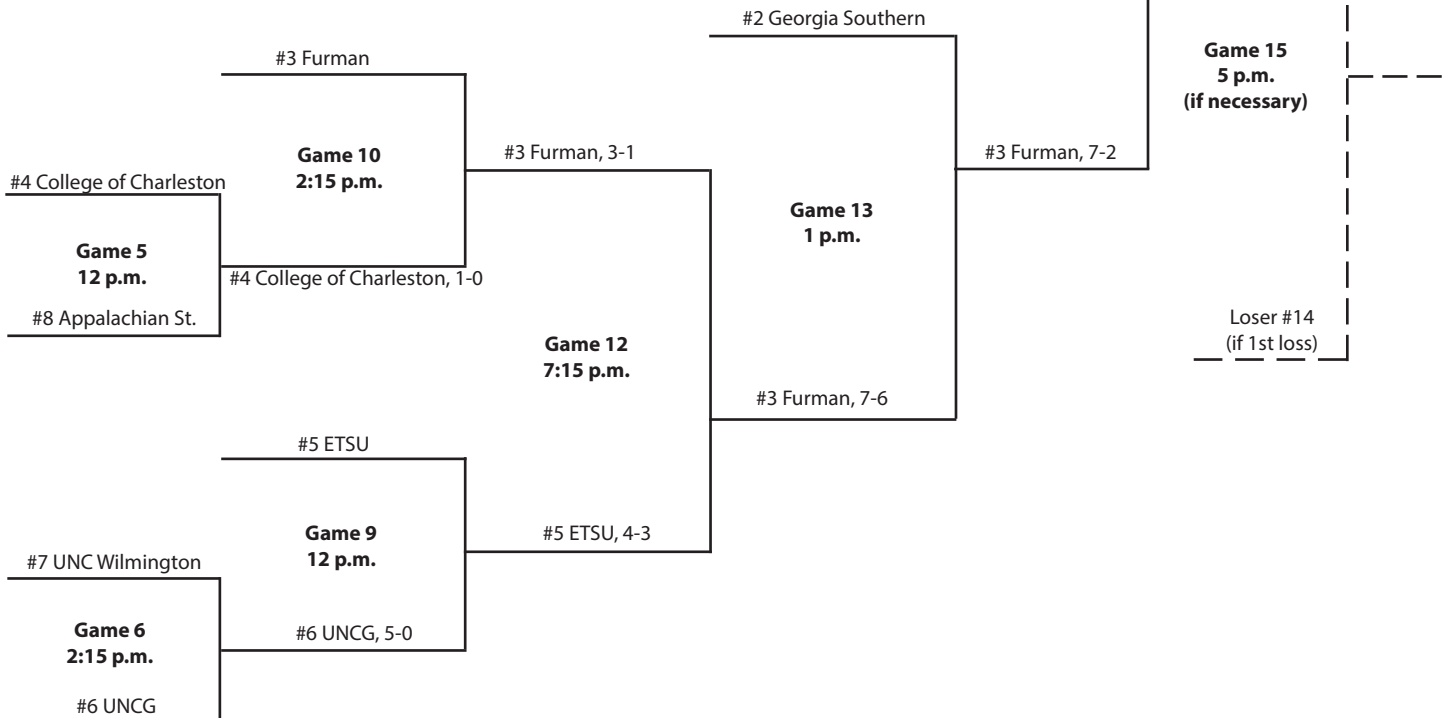

May 3

May 4

May 5