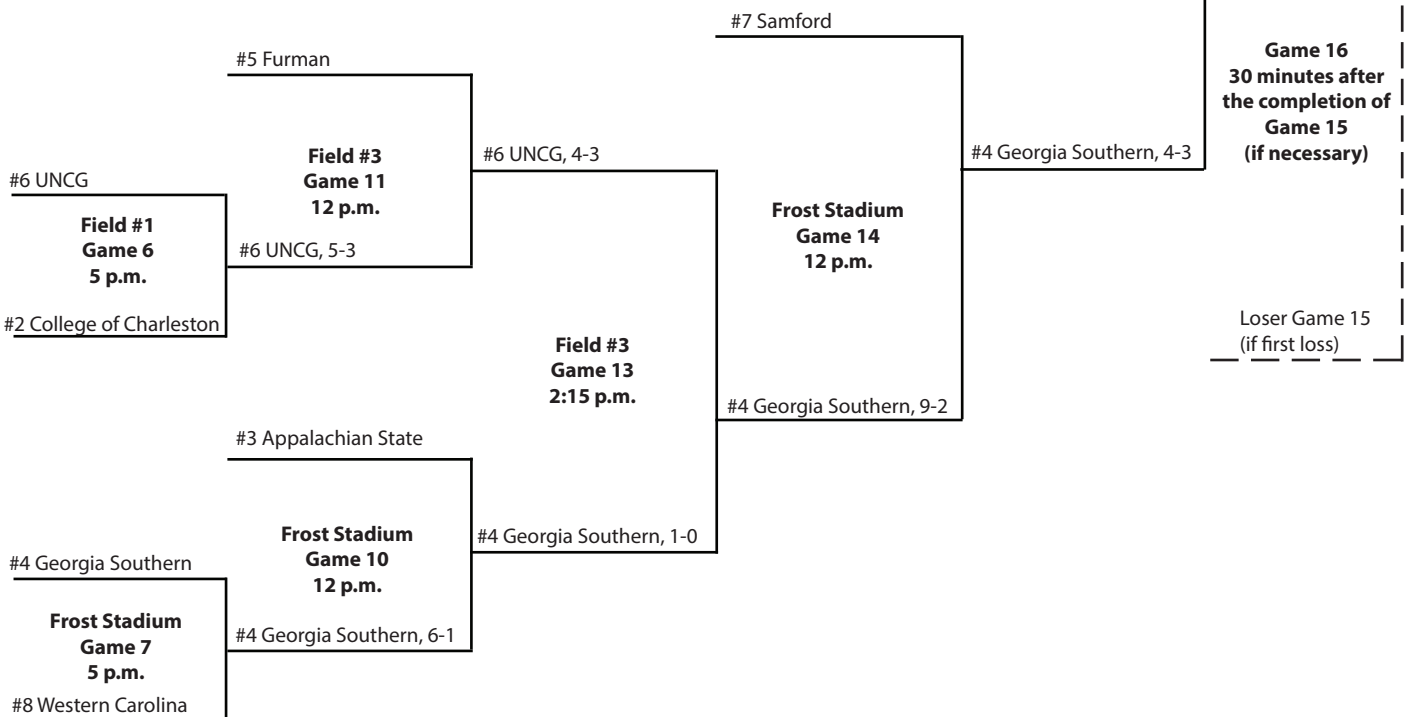

•ALL TIMES ARE EASTERN
•TIMES ARE SUBJECT TO CHANGE