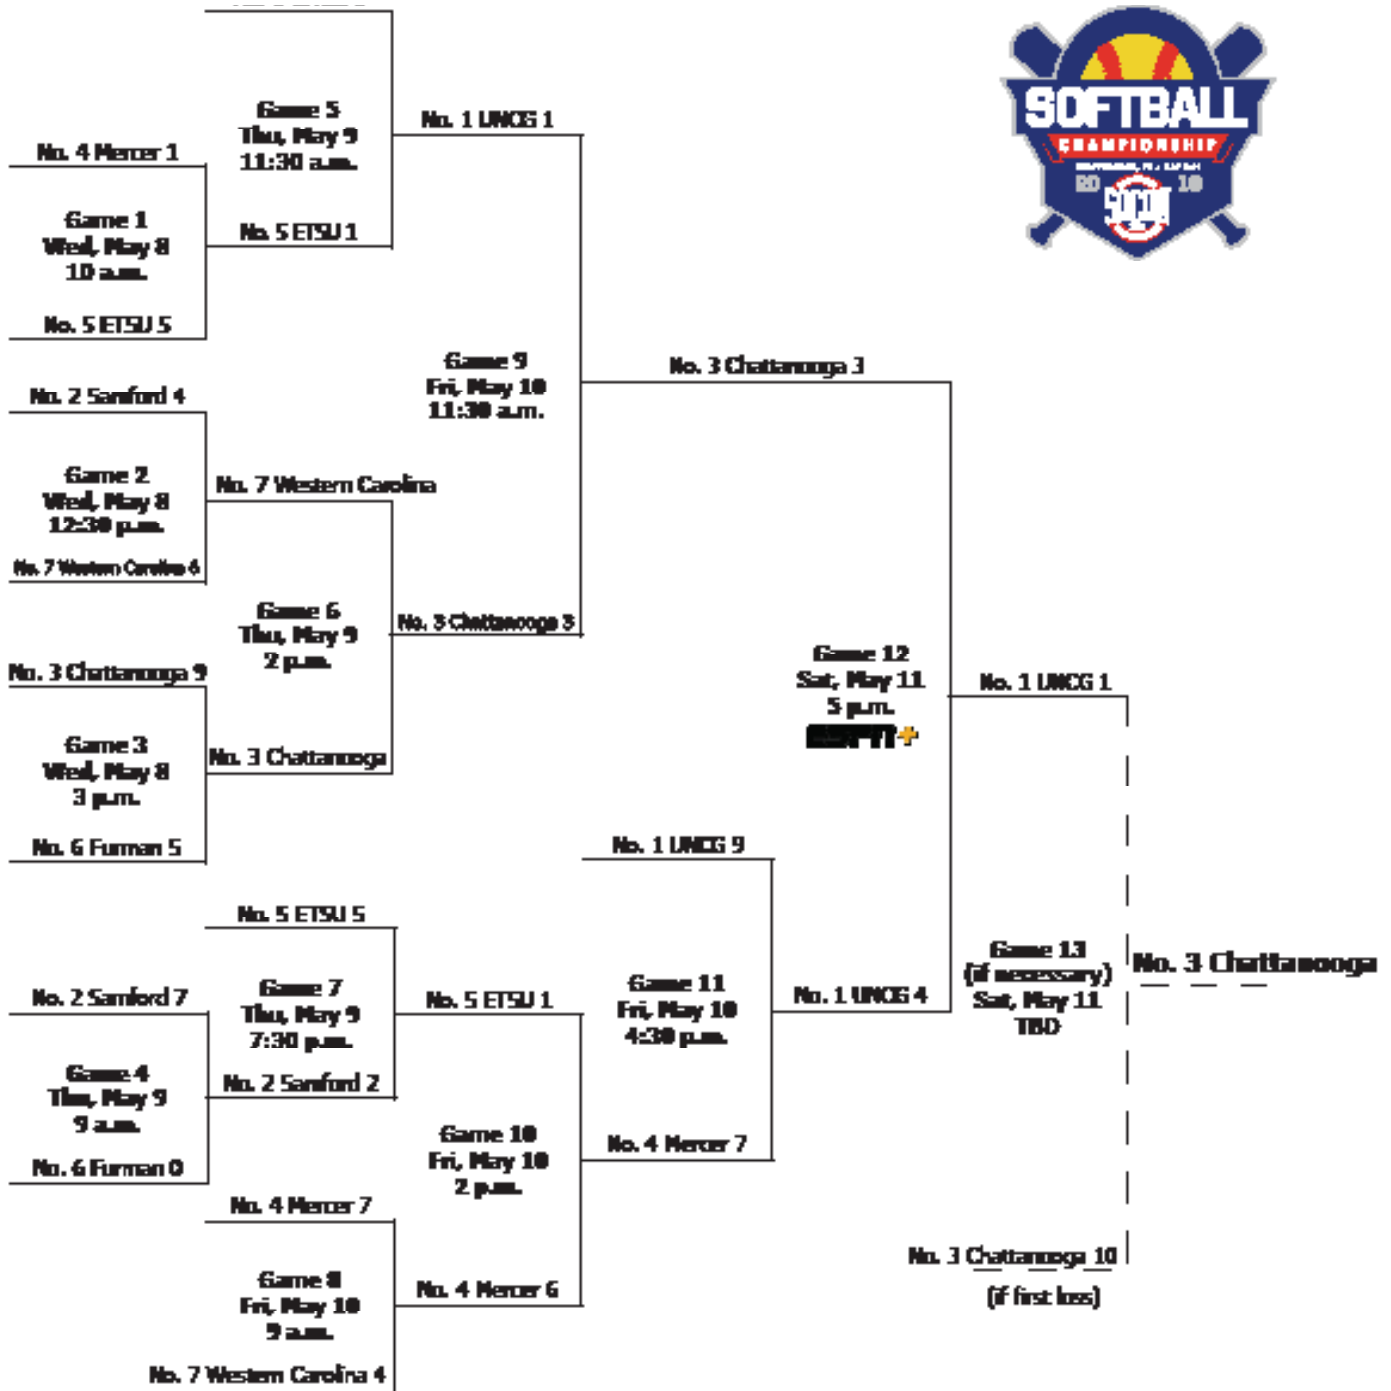

2019 Championship

Frost Stadium • Chattanooga, Tenn.