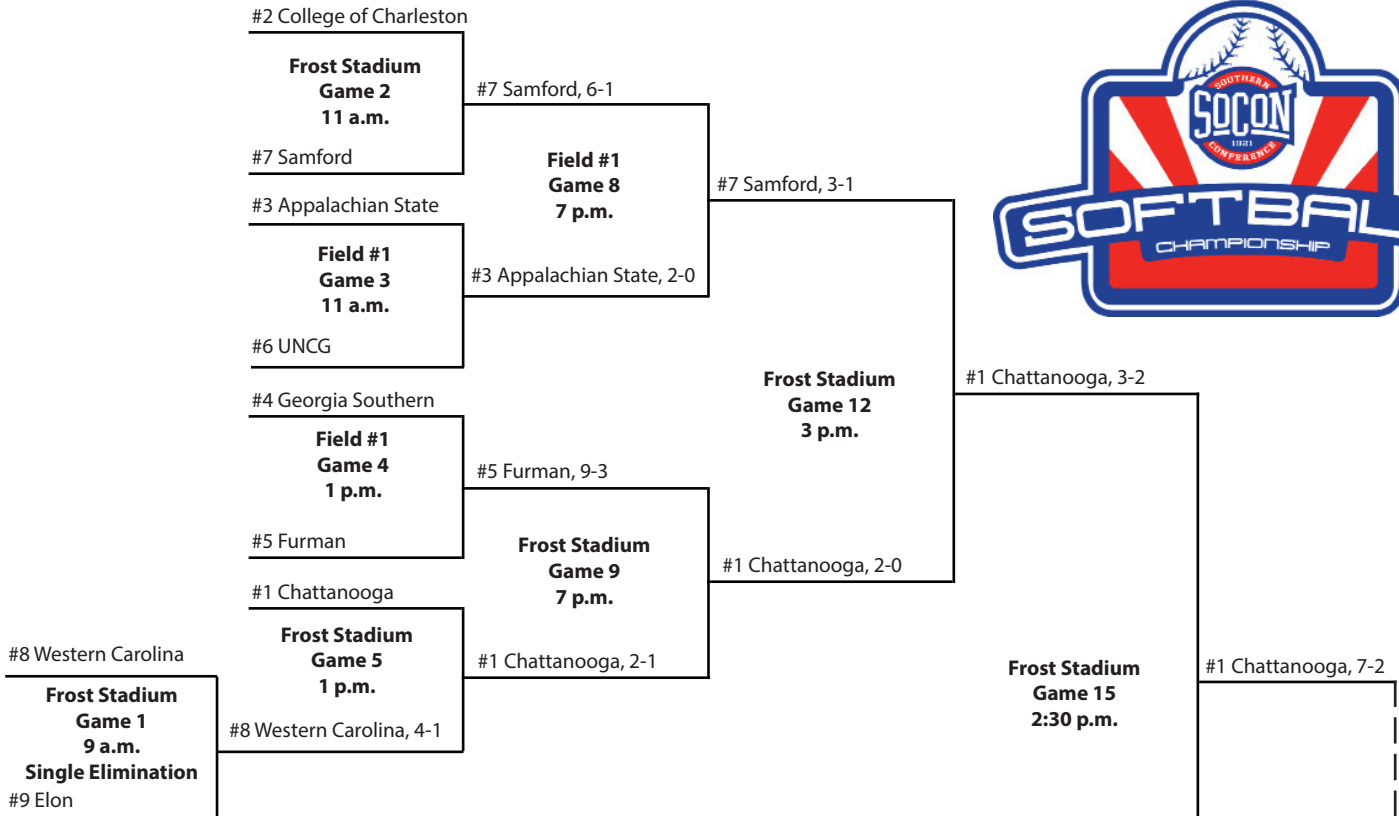

2009 Championship

Jim Frost Softball Complex • Chattanooga, Tenn.

May 7

May 7

May 8

May 9

May 7

May 8

May 9