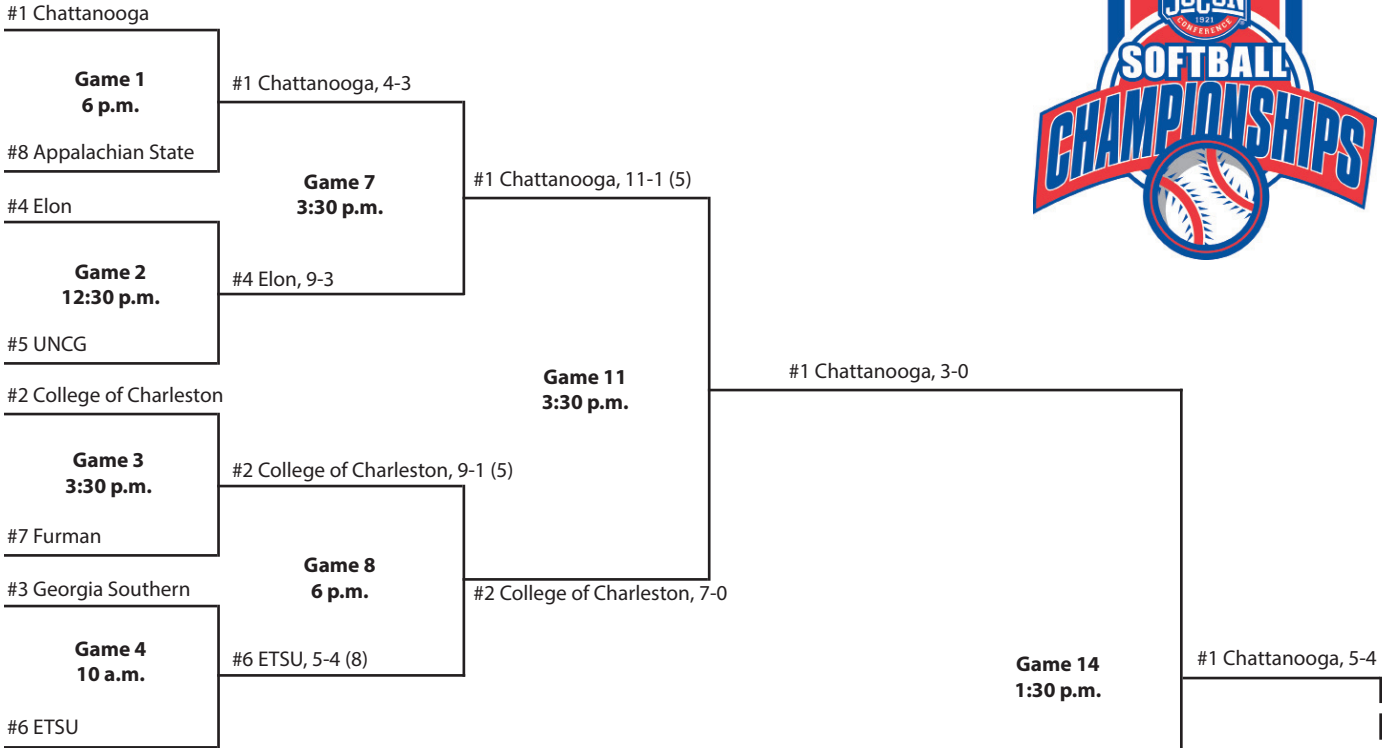

2004 Championship

Jim Frost Stadium • Chattanooga, Tenn.

May 13

May 14

May 15

May 16