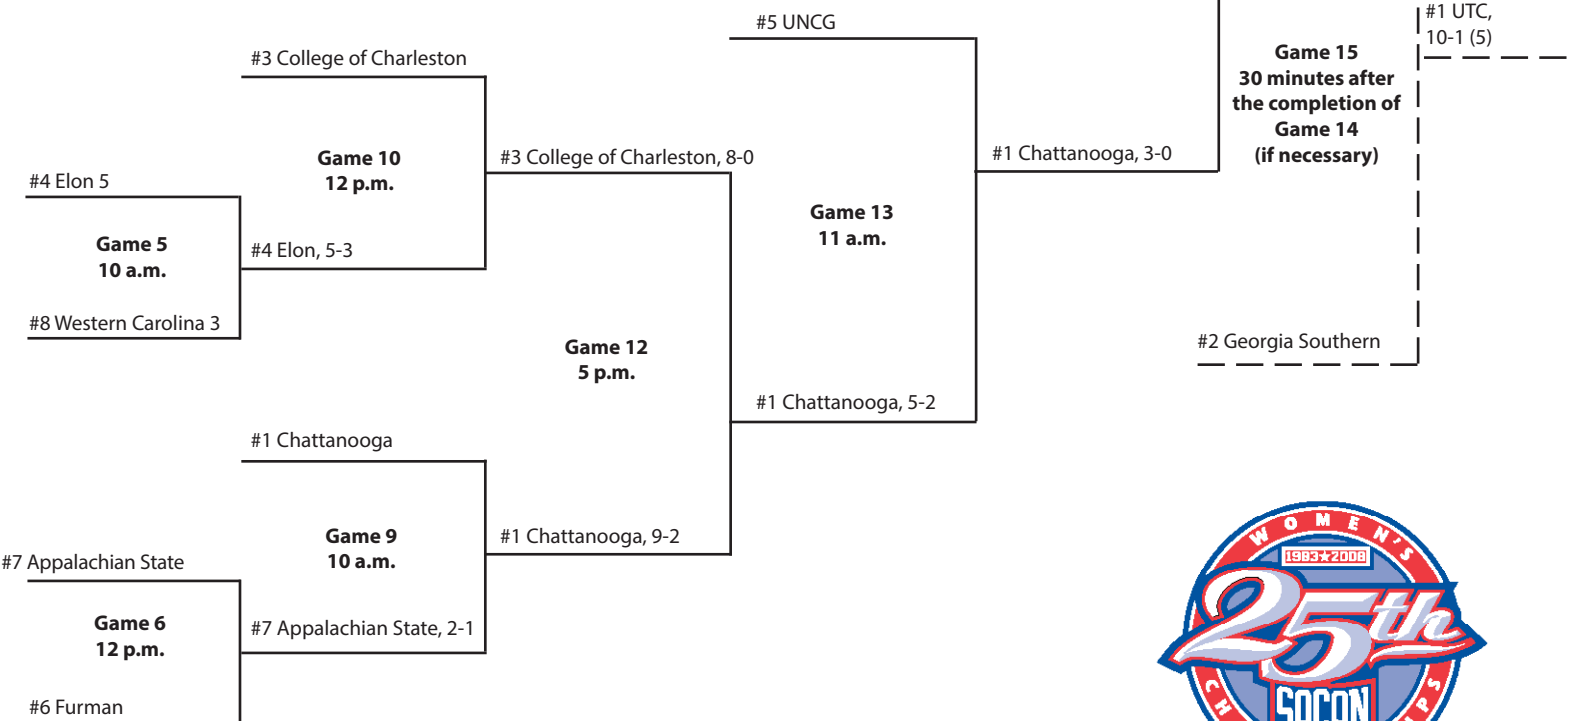

May 8

May 9

May 10