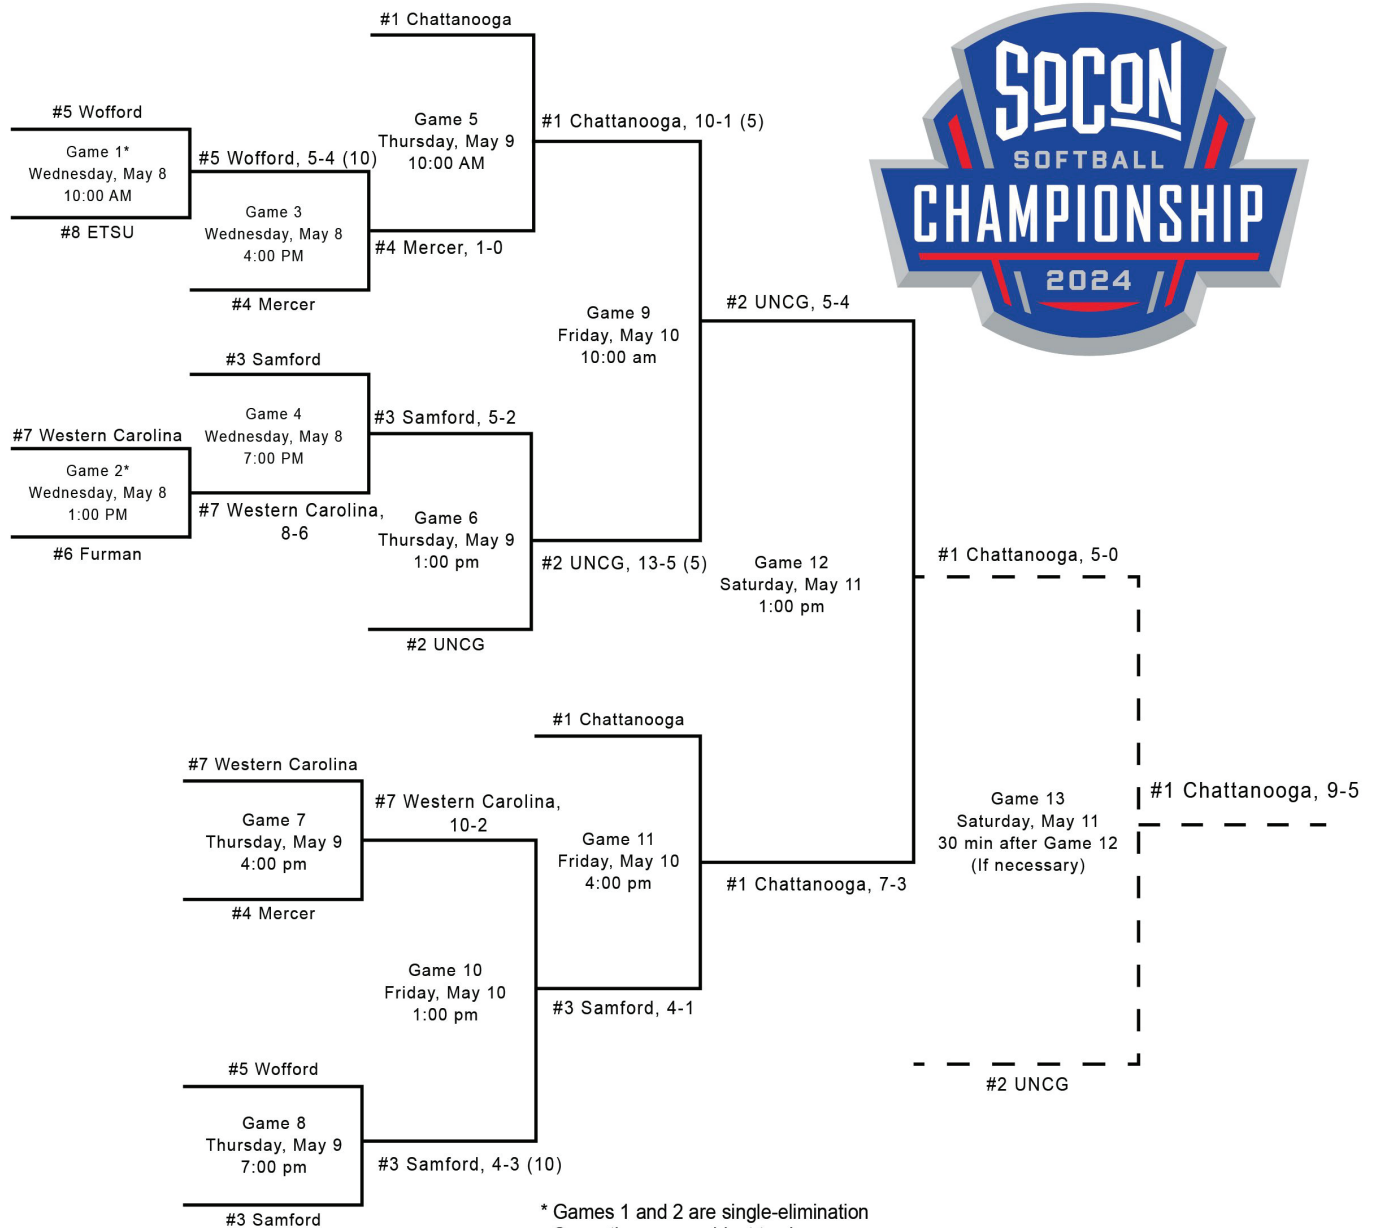

2024 Championship

UNCG Softball Stadium • Greensboro, N.C.

THE SOUTHERN CONFERENCE 2024 SOFTBALL CHAMPIONSHIP

MAY 8 - 11, 2024 | UNCG | GREENSBORO, N.C.

* Games 1 and 2 are single-elimination
- Game times are subject to change
- Tournament winner earns the Southern Conference's automatic bid to the NCAA Regionals