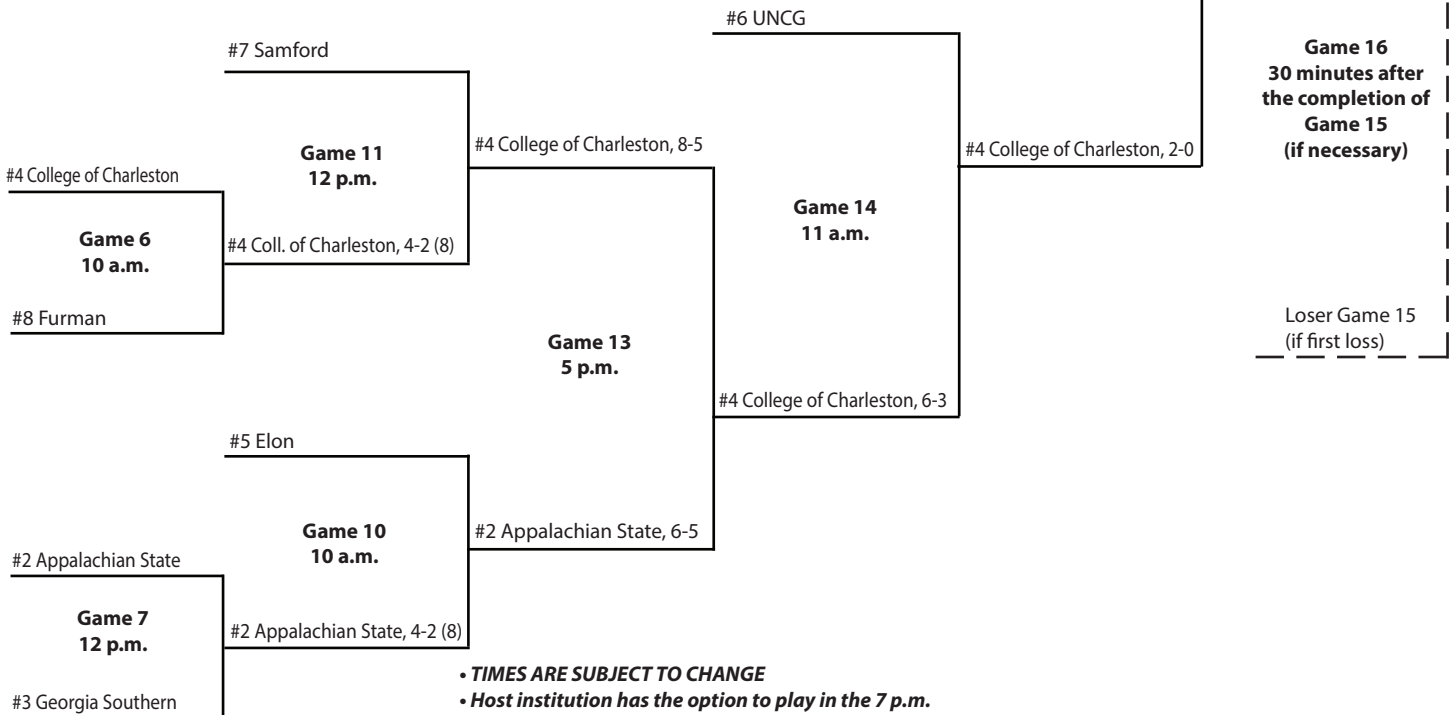

May 12

May 13

May 14

May 12

May 13

May 14

• TIMES ARE SUBJECT TO CHANGE
• Host institution has the option to play in the 7 p.m. slot on May 11.

2010 Championship