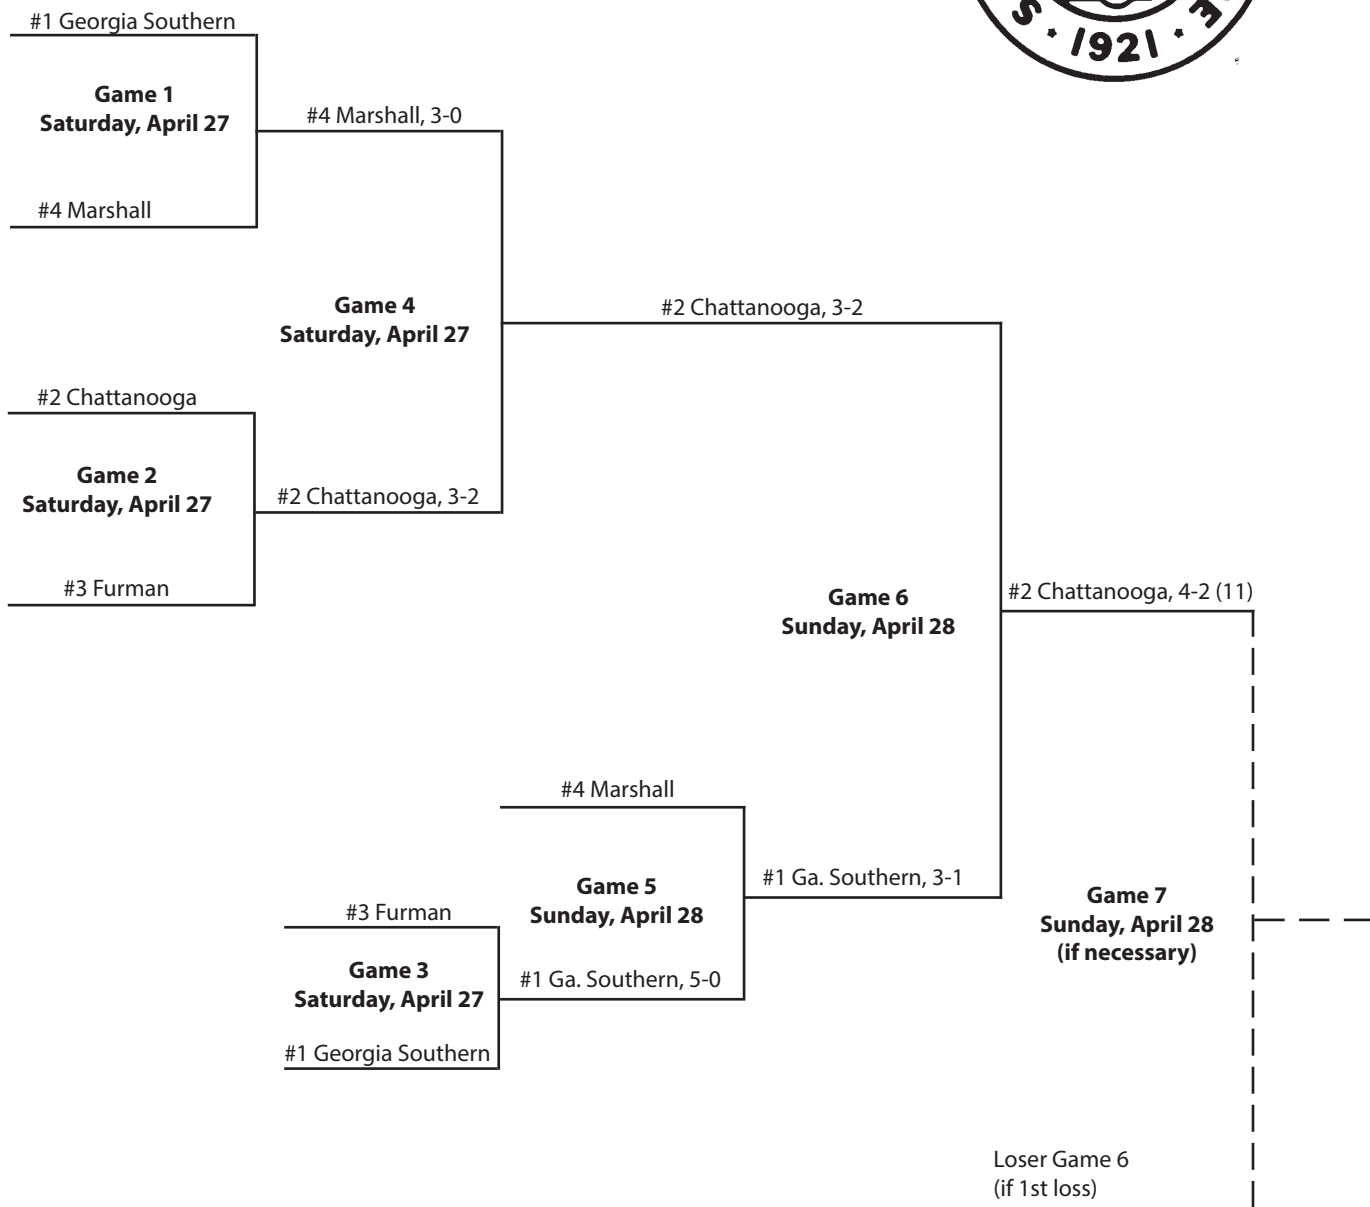

1996 Championship

Statesboro, Ga.