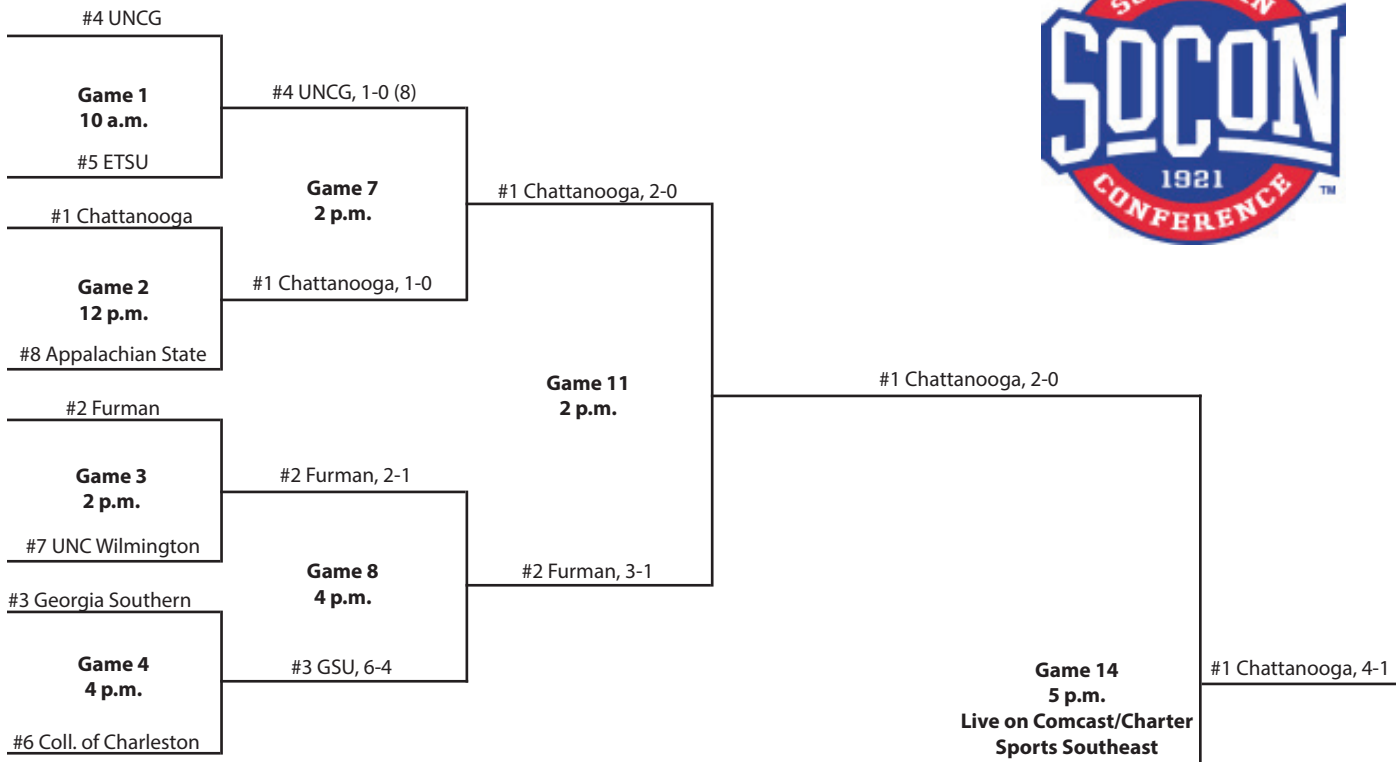

2001 Championship

Chattanooga, Tenn.

May 3

May 4

May 5

May 6