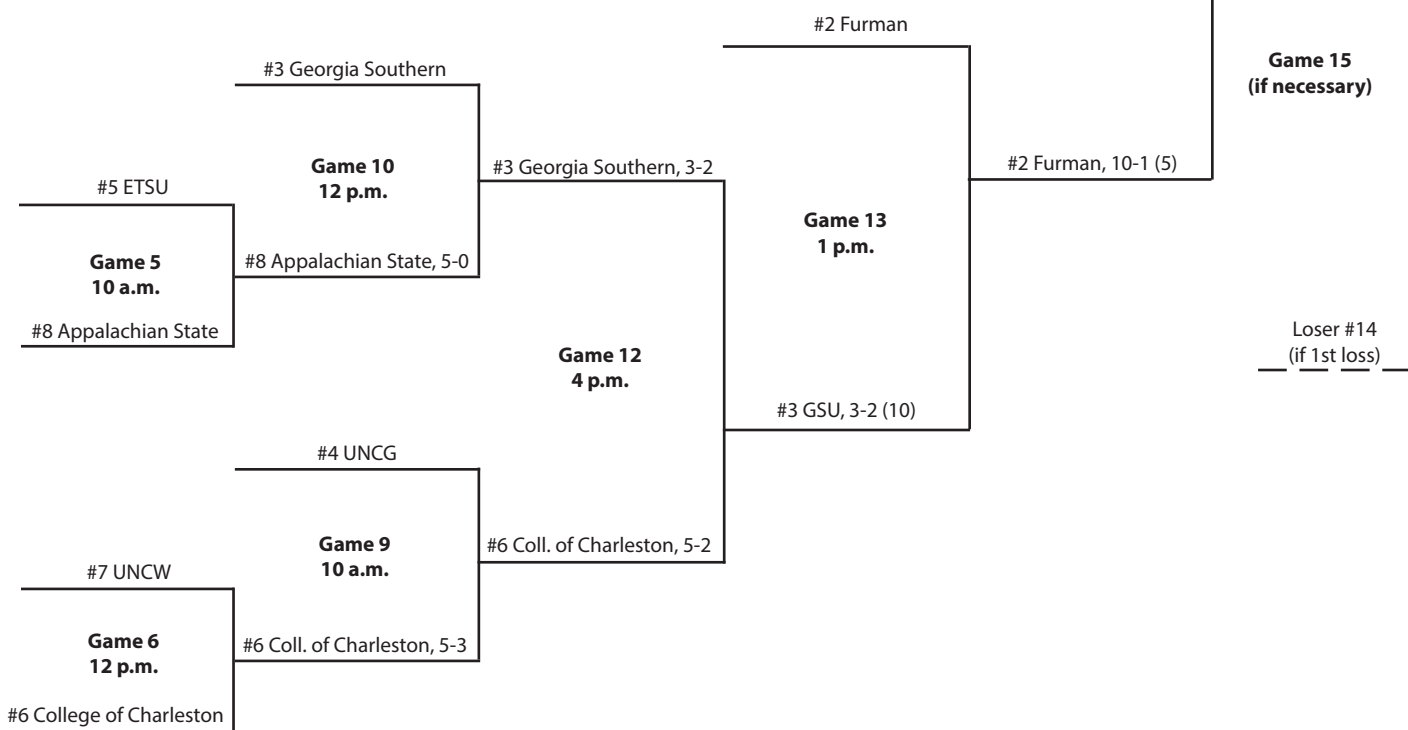

May 4

May 5

May 5