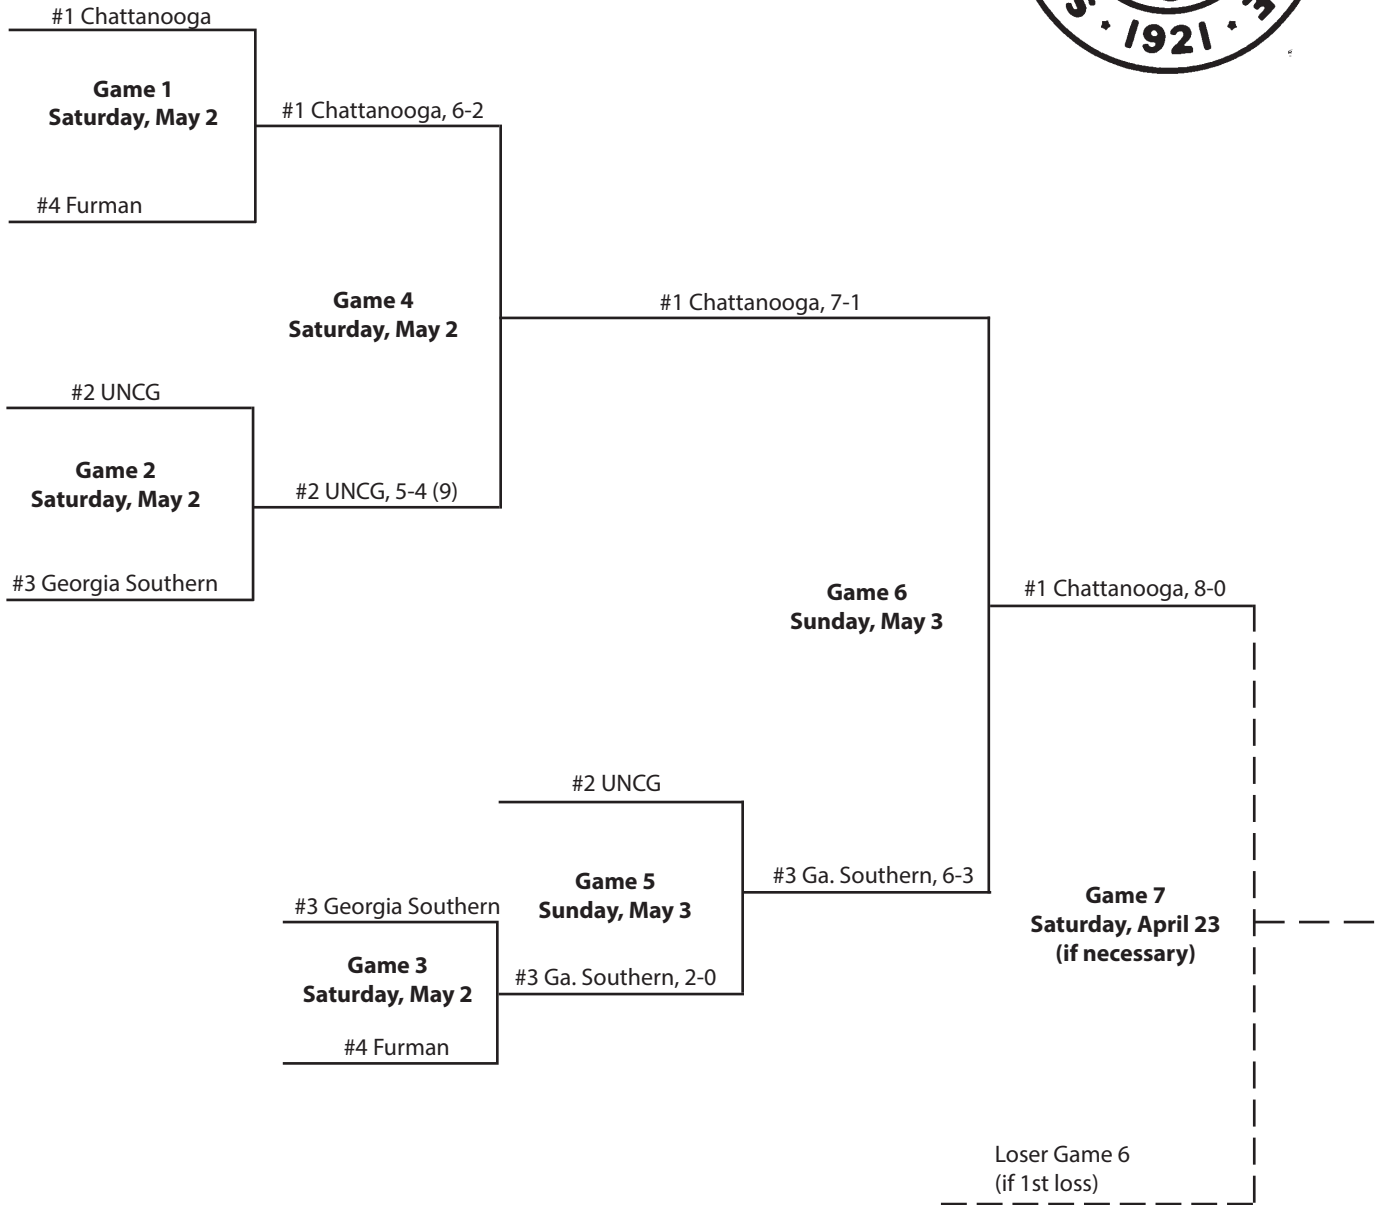

#3 UNCG

Game 4
Sunday, May 2

#5 Furman

#5 Furman, 4-3

Game 9
Monday, May 3
(if necessary)

Loser Game 8
(if 1st loss)

1998 Championship

Chattanooga, Tenn.