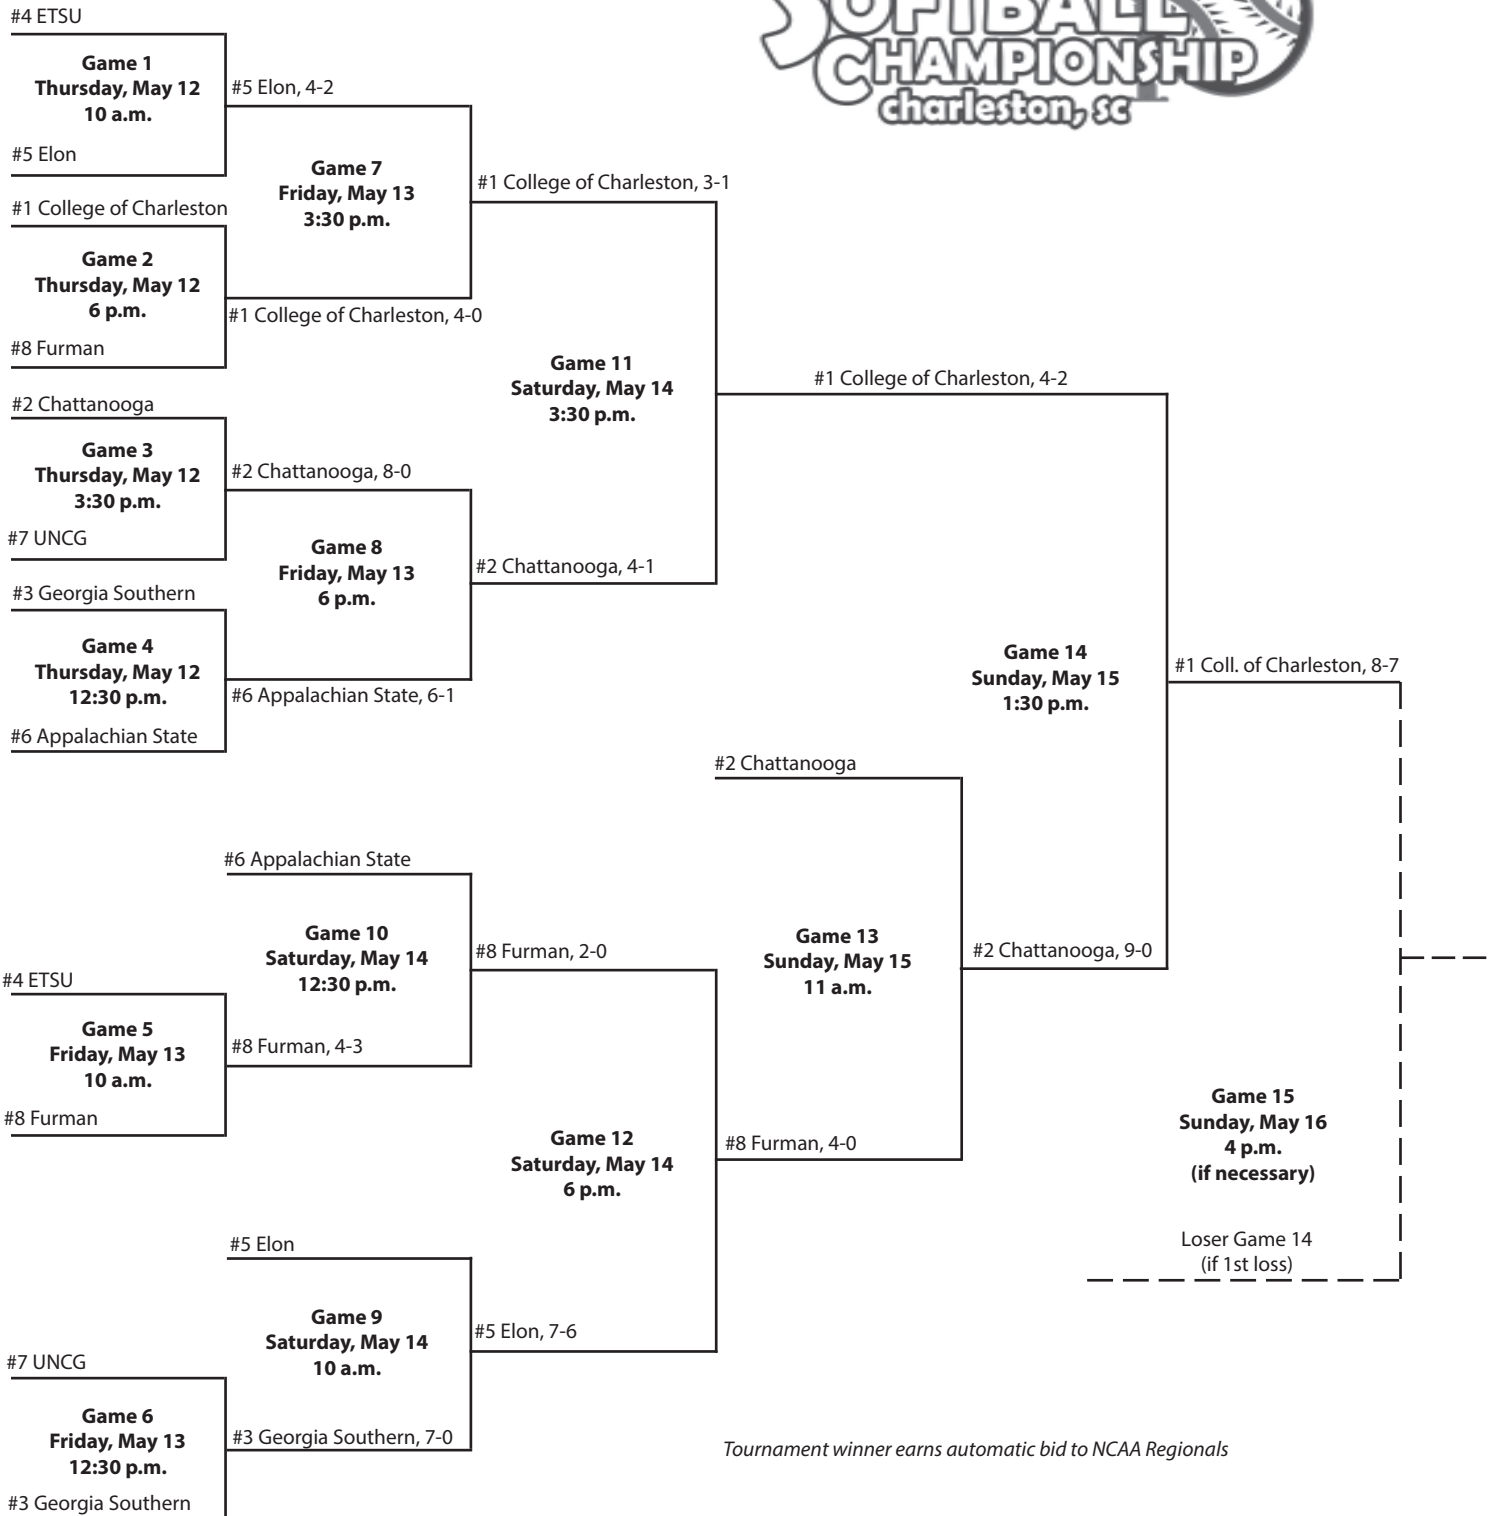

2005 Championship

Patriots Point Athletic Complex • Charleston, S.C.

Tournament winner earns automatic bid to NCAA Regionals