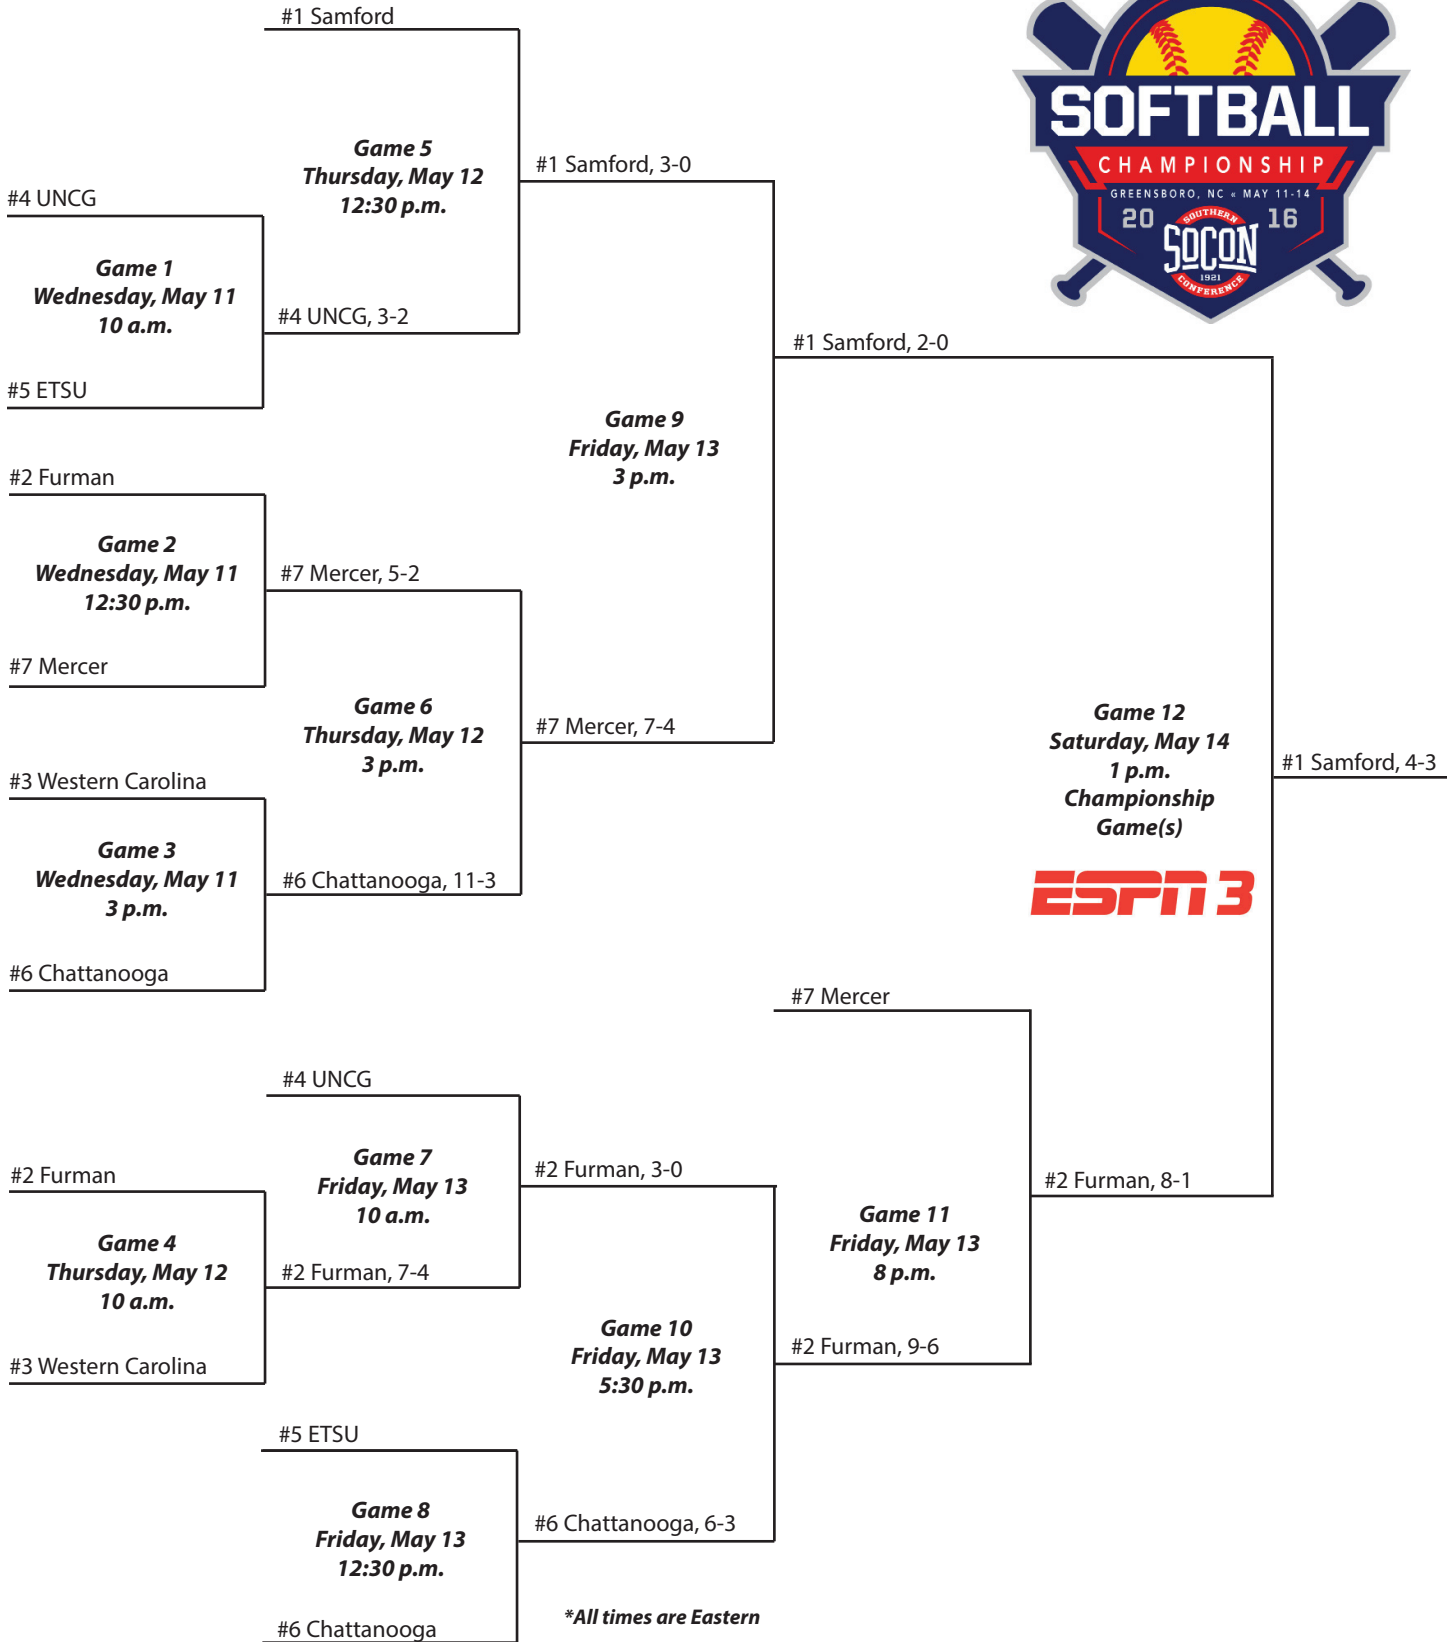

2016 Championship

UNCG Softball Stadium • Greensboro, N.C.

*All times are Eastern
*If-necessary Game 13 was not needed