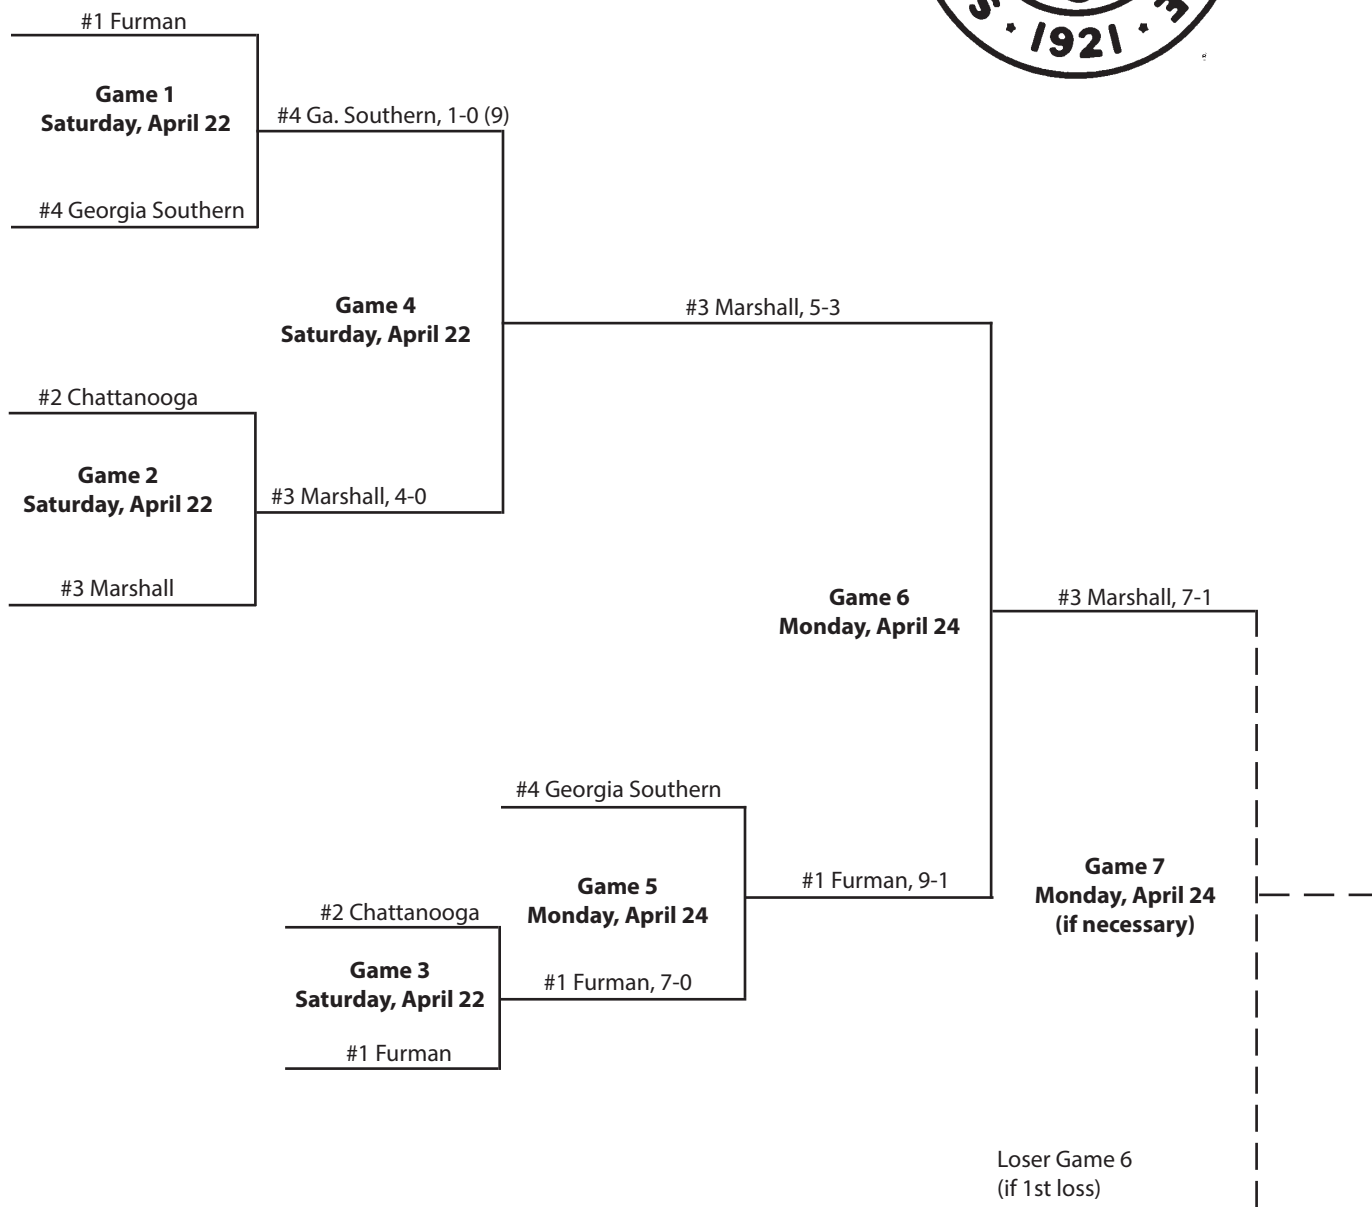

1995 Championship

Greenville, S.C.