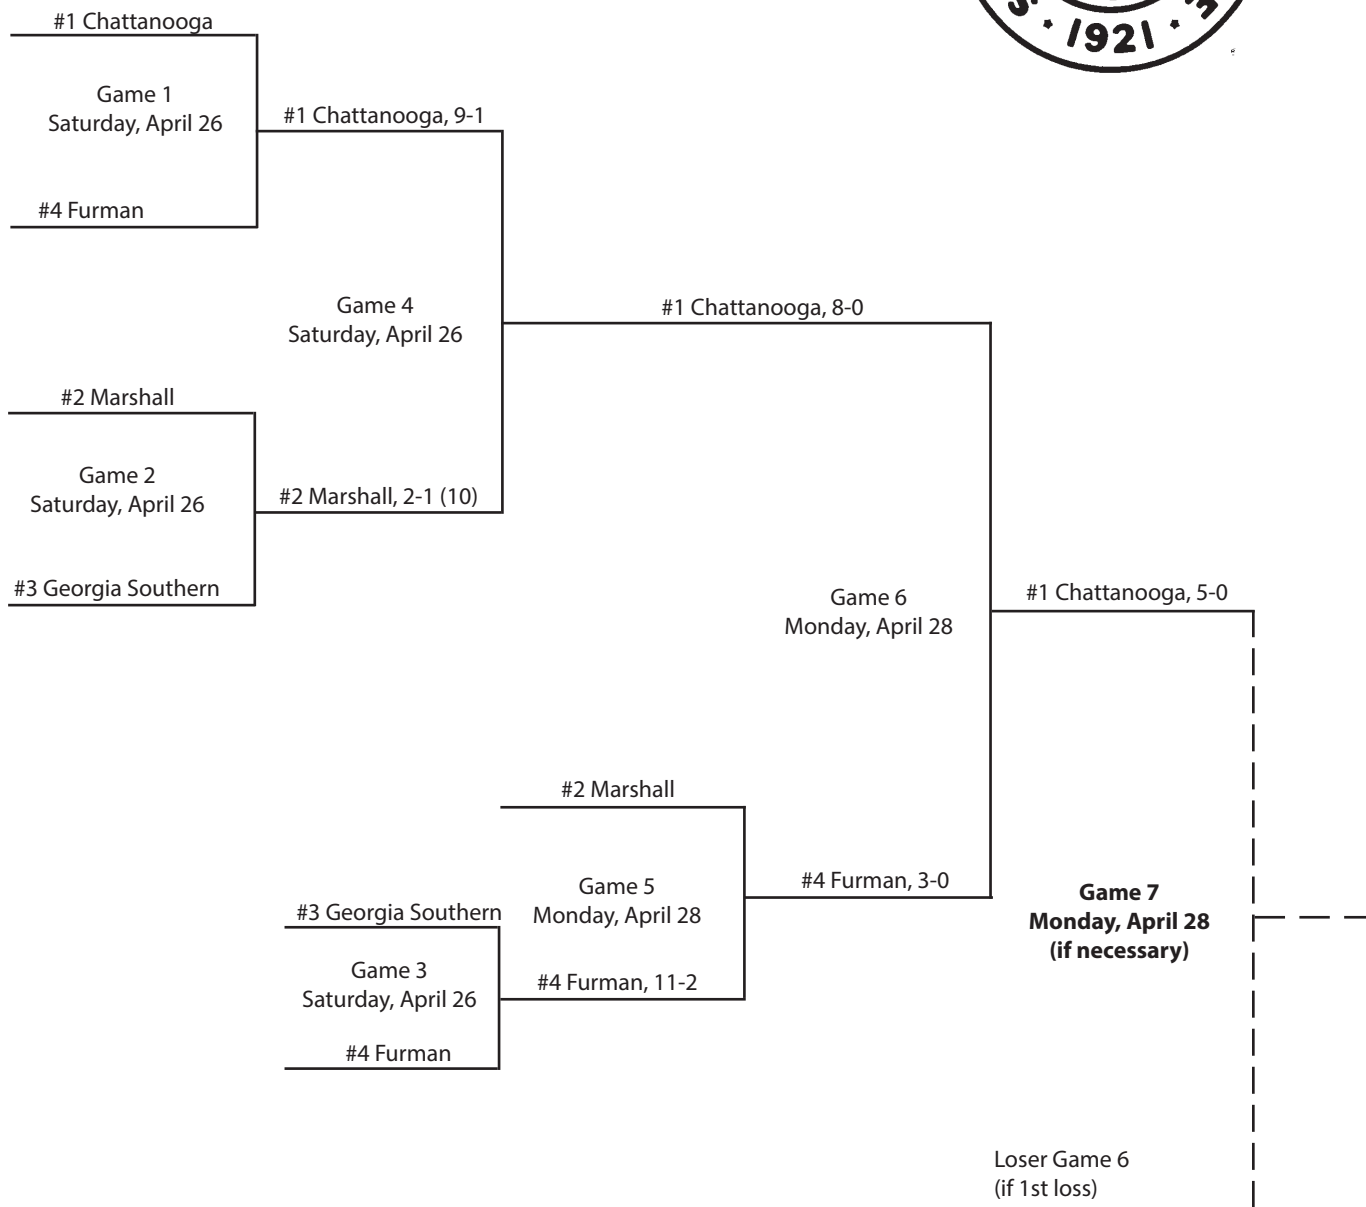

1997 Championship

Huntington, W.Va.