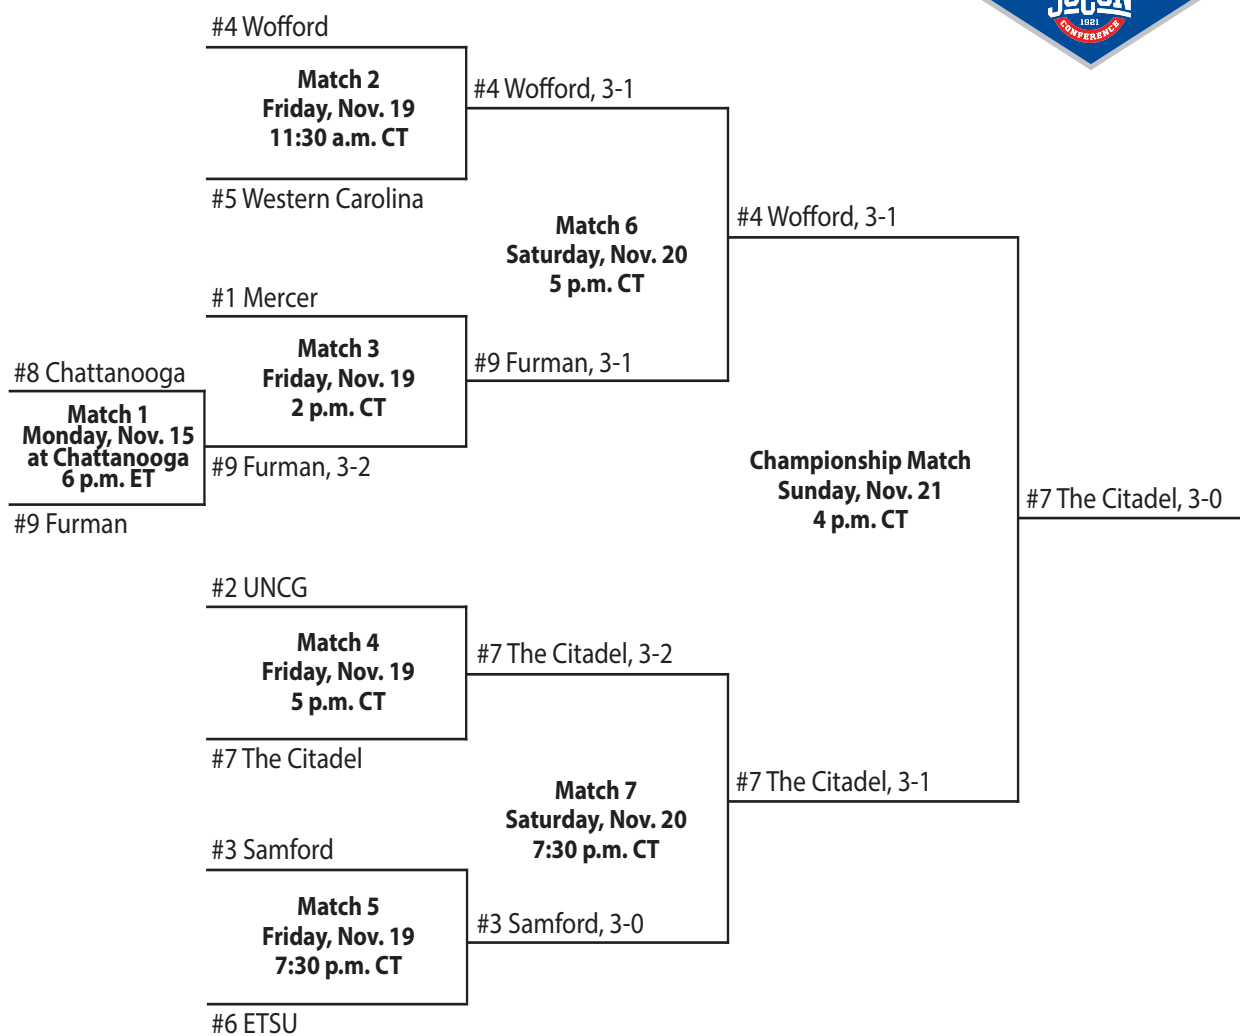

SOUTHERN CONFERENCE VOLLEYBALL

2021

702 North Pine Street, Spartanburg, SC 29303 • 864-591-5100 • Fax: 864-591-3448

Hannah Bradley, Assistant Director for Media Relations (VB contact)

facebook.com/SouthernConference • twitter.com/SoConSports • instagram.com/SouthernConference

2021 SOUTHERN CONFERENCE VOLLEYBALL STANDINGS

	CONFERENCE					OVERALL					
	W-L	Pct.	H	A	ST	W-L	Pct.	H	A	N	ST
UNCG	12-4	.750	5-2	5-2	W4	23-7	.767	9-2	10-2	4-3	L1
Mercer	12-4	.750	6-2	6-2	W1	16-12	.571	9-2	6-5	1-5	L1
Wofford	9-7	.563	6-2	3-5	L1	17-14	.548	9-2	3-9	5-3	L1
Samford	9-7	.563	8-0	1-7	W6	11-18	.379	9-4	1-10	1-4	L1
The Citadel	7-9	.438	5-4	2-6	L1	14-11	.560	7-4	4-6	3-1	W3
ETSU	7-9	.438	4-4	3-5	L4	11-17	.393	4-4	4-10	3-3	L5
Western Carolina	7-9	.438	4-4	3-4	L2	11-17	.393	5-4	3-9	3-4	L3
Chattanooga	7-9	.438	5-3	2-6	W2	11-19	.367	5-7	4-8	2-4	L1
Furman	2-14	.125	1-7	1-7	L7	9-20	.310	2-10	4-7	3-3	L1

NOTES

• The Citadel, the No. 7 seed, won the 2021 #SoConVB championship with a sweep of fourth-seeded Wofford. The Bulldogs downed No. 2 UNCG 3-2 in the quarterfinals and No. 3 Samford 3-1 in the semifinals before taking down No. 4 Wofford in the final.

• The championship is the first for any women's program at The Citadel, who was picked to finish seventh in the preseason coaches poll.

• The Citadel outside hitter Sharlissa De Jesus was named to the all-conference first team, becoming the first player in #SoConVB history to collect an all-conference honor in five seasons. De Jesus was named to the all-freshman team in 2017, the all-conference second team in 2018 and 2019, and the all-conference first team in 2020-21 (played in spring 2021) and 2021.

• De Jesus is the league's active career leader in kills (1,833), digs (1,425), service aces (180) and games played (480).

• The Citadel outside hitter Ali Ruffin was named the #SoConVB Freshman of the Year.

• The SoCon last won an NCAA tournament match in 2012 when College of Charleston beat Miami 3-2 before falling to Florida (3-0) in the second round. Overall, the SoCon is 2-26 in first round contests with the other first-round win coming in 2005 when College of Charleston, which is no longer in the league, beating North Carolina 3-1.

• De Jesus, the November Offensive Player of the Month, recorded 77 kills in three tournament matches, including a career-high 30 kills in the semifinal match against Samford, and was named the Most Outstanding Player.

• The SoCon went 1-8 against ACC competition this season, though no SoCon team played Georgia Tech and The Citadel didn't play an ACC team. The Citadel has only squared off against the Yellow Jackets once, falling 3-0 on Aug. 29, 2015.

UPCOMING SCHEDULE

NCAA Tournament First Round (Atlanta, Ga.)

Dec. 3 (Friday)

The Citadel at #8 Georgia Tech

TV/Digital

ESPN+

Time

7 p.m.

COACHING RECORDS

Coach, School	Years	School (Pct.)	SoCon (Pct.)	Career (Pct.)
Dave Zelenock, The Citadel	4th/9th	46-61 (.430)	22-42 (.344)	86-169 (.337)
Benavia Jenkins, ETSU	3rd/3rd	41-31 (.569)	28-20 (.583)	41-31 (.569)
Michelle Young, Furman	22nd/22nd	377-285 (.569)	240-134 (.642)	377-285 (.569)
Derek Schroeder, Mercer	5th/12th	71-71 (.500)	137-73 (.652)	240-160 (.600)
Corey Carlin, UNCG	8th/10th	127-104 (.557)	69-59 (.539)	142-150 (.486)
Keylor Chan, Samford	6th/23rd	103-75 (.579)	65-31 (.677)	357-351 (.504)
Travis Filar, Chattanooga	11th/11th	128-200 (.390)	68-108 (.386)	128-200 (.390)
Karen Glover, Western Carolina	11th/11th	142-185 (.434)	80-94 (.460)	142-185 (.434)
Lynze Roos, Wofford	7th/15th	111-97 (.534)	60-52 (.536)	275-216 (.560)

SOUTHERN CONFERENCE VOLLEYBALL CHAMPIONSHIP

Samford / Birmingham, Ala. / Pete Hanna Center / Nov. 19-21, 2021