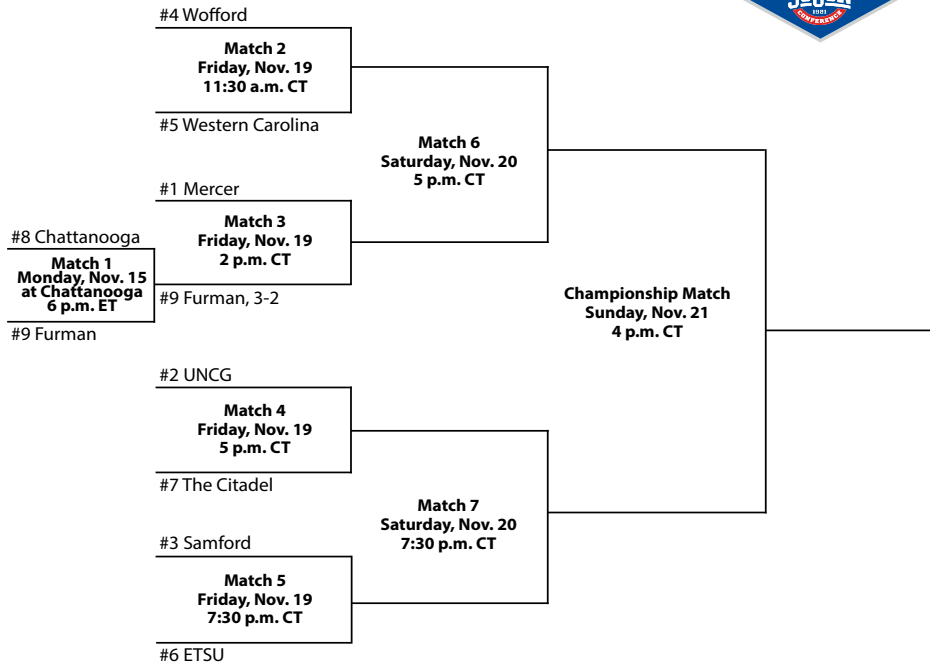

2021 Southern Conference Volleyball Championship

NOV. 19-21 • SAMFORD • PETE HANNA CENTER • BIRMINGHAM, ALA.

Annual Champions

Year	Champion	Head Coach	Runner-up	Tournament Site	Regular-Season Champion(s)
1983	Western Carolina	Trish Howell	ETSU	Johnson City, Tenn.	Western Carolina
1984	Appalachian State	Toni Wyatt	Western Carolina	Cullowhee, N.C.	Appalachian State
1985	Western Carolina	Trish Howell	Appalachian State	Boone, N.C.	Western Carolina
1986	Western Carolina	Trish Howell	Appalachian State	Greenville, S.C.	App. St./Western Carolina
1987	Chattanooga	Tony Jadin	Furman	Huntington, W.Va.	ETSU
1988	Marshall	Martha Newberry	Western Carolina	Chattanooga, Tenn.	ETSU
1989	ETSU	Kelly Andrews	Western Carolina	Johnson City, Tenn.	ETSU/Western Carolina
1990	Furman	David Baillie	Appalachian State	Cullowhee, N.C.	Appalachian State
1991	Appalachian State	Traci Blankenship-McGee	ETSU	Boone, N.C.	ETSU
1992	ETSU	Kelly Andrews	Appalachian State	Greenville, S.C.	Appalachian State
1993	Appalachian State	Dave Markland	Furman	Huntington, W.Va.	Furman
1994	Appalachian State	Dave Markland	Furman	Chattanooga, Tenn.	Appalachian State
1995	Marshall	Susan Steadman	ETSU	Davidson, N.C.	Appalachian State
1996	Chattanooga	Lisa Rhodes	Appalachian State	Statesboro, Ga.	Marshall
1997	Chattanooga	Lisa Rhodes	Western Carolina	Statesboro, Ga.	Chattanooga
1998	Chattanooga	Lisa Rhodes	Western Carolina	Boone, N.C.	Chattanooga
1999	Davidson	Lisa Marston	Chattanooga	Cullowhee, N.C.	Davidson
2000	Davidson	Tamara Darwin	Furman	Charleston, S.C.	Davidson
2001	Georgia Southern	Kerry Messersmith	Chattanooga	Greensboro, N.C.	College of Charleston
2002	College of Charleston	Jewel McRoberts	Georgia Southern	Davidson, N.C.	Georgia Southern/CofC
2003	Georgia Southern	Kerry Messersmith	College of Charleston	Chattanooga, Tenn.	North: Appalachian State South: CofC/Georgia Southern
2004	College of Charleston	Sherry Dunbar	Appalachian State	Cullowhee, N.C.	North: Appalachian State South: Coll. of Charleston
2005	College of Charleston	Sherry Dunbar	Appalachian State	Statesboro, Ga.	College of Charleston
2006	College of Charleston	Sherry Dunbar	UNCG	Boone, N.C.	College of Charleston
2007	College of Charleston	Jason Kepner	UNCG	Chattanooga, Tenn.	College of Charleston
2008	Furman	Michelle Young	College of Charleston	Greensboro, N.C.	North: Samford South: Coll. of Charleston
2009	College of Charleston	Jason Kepner	Furman	Greenville, S.C.	North: Samford South: Furman
2010	Georgia Southern	Chad Callihan	College of Charleston	Boone, N.C.	North: Elon South: Coll. of Charleston
2011	Samford	Derek Schroeder	College of Charleston	Birmingham, Ala.	North: Samford South: Coll. of Charleston
2012	College of Charleston	Jason Kepner	Furman	Davidson, N.C.	North: Samford South: Georgia Southern
2013	Georgia Southern	Dustin Wood	Samford	Greenville, S.C.	Georgia Southern
2014	Samford	Derek Schroeder	Furman	Greensboro, N.C.	Furman
2015	Furman	Michelle Young	Chattanooga	Cullowhee, N.C.	Chattanooga
2016	Samford	Keylor Chan	Chattanooga	Birmingham, Ala.	ETSU
2017	ETSU	Lindsey Devine	Wofford	Cullowhee, N.C.	Furman
2018	Samford	Keylor Chan	ETSU	Greensboro, N.C.	ETSU
2019	Samford	Keylor Chan	ETSU	Spartanburg, S.C.	Samford
2020-21	Samford	Keylor Chan	Mercer	Birmingham, Ala.	Samford/Mercer
2021				Birmingham, Ala.	Mercer/UNCG