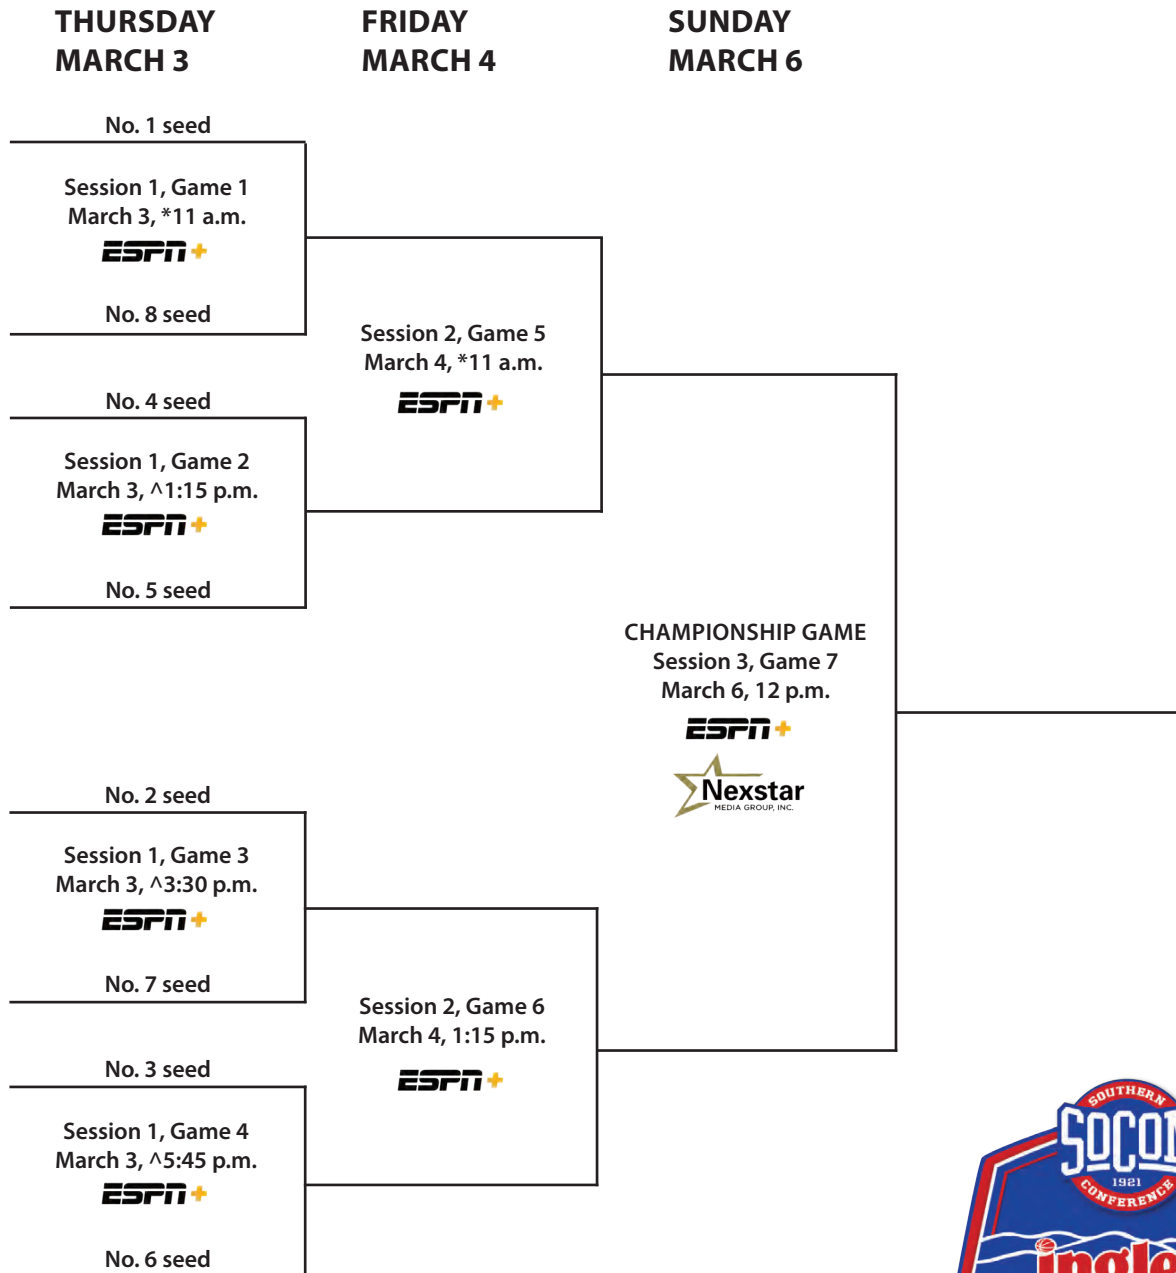

SOCON CHAMPIONSHIP

2022 Ingles Southern Conference Women's Basketball Championship

MARCH 3-6 • HARRAH'S CHEROKEE CENTER – ASHEVILLE
ASHEVILLE, N.C.

SoConSports.com