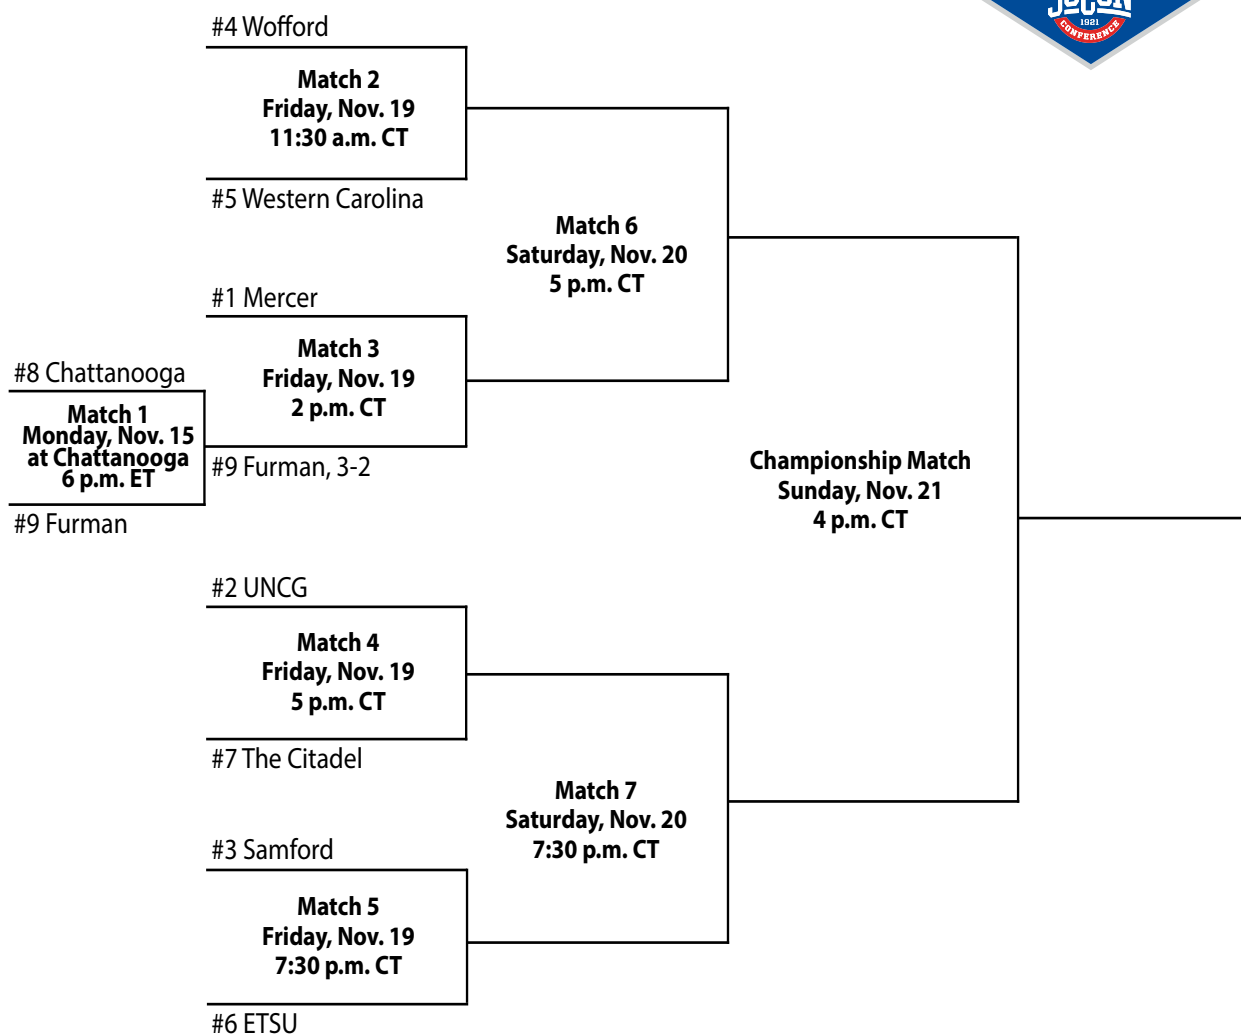

## Volleyball All-Conference Teams and Awards Announced UNCG's Kayla White Tabbed Player of the Year

**SPARTANBURG, S.C.** – UNCG's Kayla was named the Southern Conference Volleyball Player of the Year for the 2021 season. In addition, the Spartans' Corey Carlin was named coach of the year and Mercer graduate Megan Smith was selected as libero of the year. The Citadel's Ali Ruffin earned the Rayna Taylor Award, given annually to the league's freshman of the year.