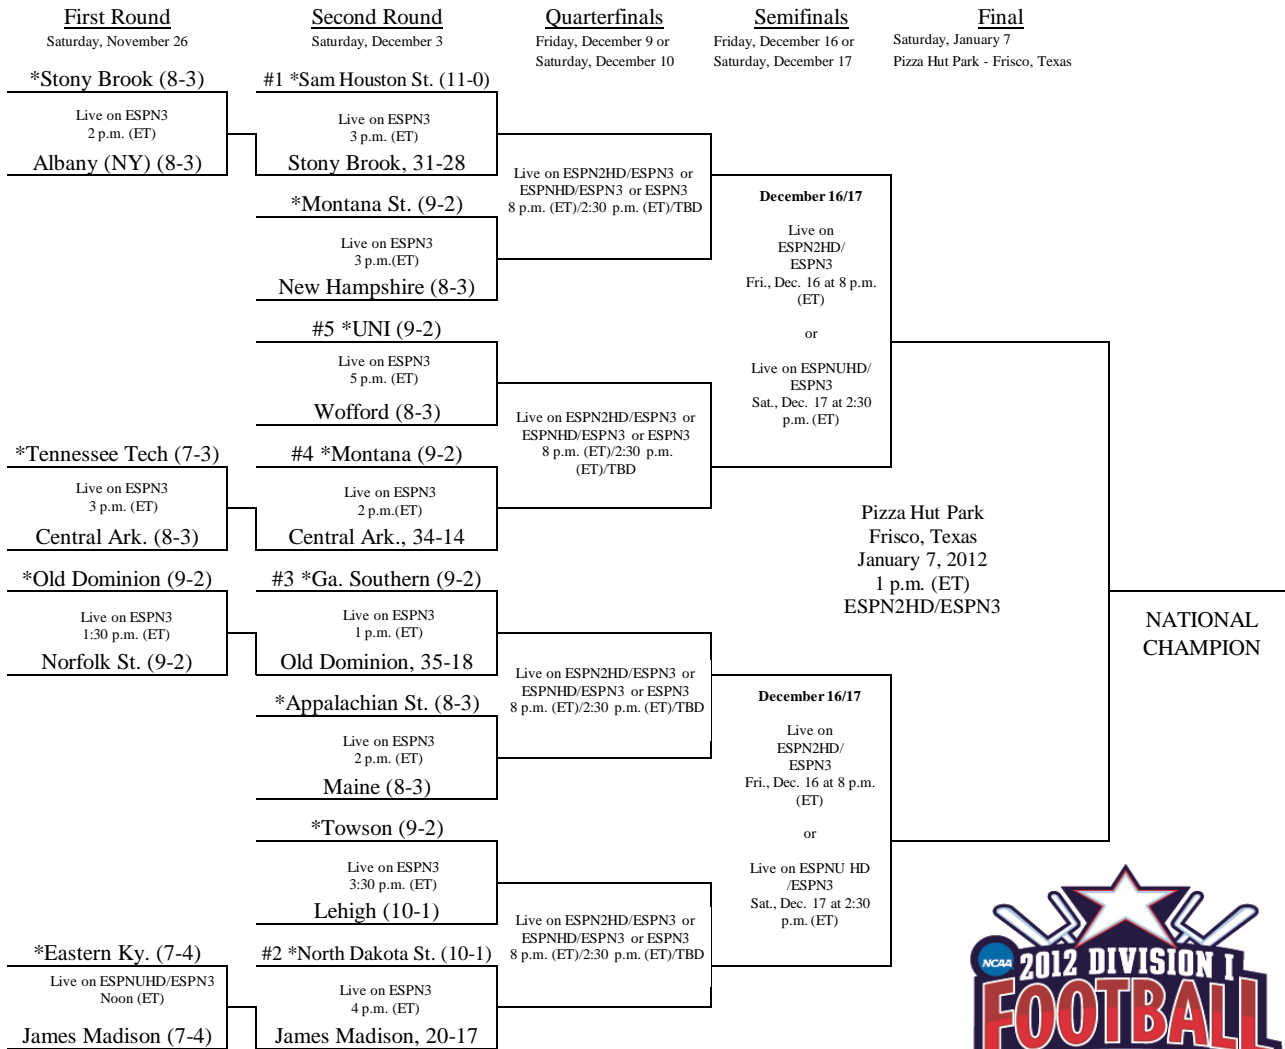

2002

First Round GEORGIA SOUTHERN 34, Bethune-Cookman 0 Statesboro, Ga.
Villanova 45, FURMAN 38 Philadelphia, Pa.
Maine 14, APPALACHIAN STATE 13 Boone, N.C.
Quarterfinal GEORGIA SOUTHERN 31, Maine 7 Statesboro, Ga.
Semifinal Western Kentucky 31, GEORGIA SOUTHERN 28 Statesboro, Ga.

2003

First Round WOFFORD 31, North Carolina A&T 10 Spartanburg, S.C.
Quarterfinal WOFFORD 34, Western Kentucky 17 Spartanburg, S.C.
Semifinal Delaware 24, WOFFORD 9 Newark, Del.

2004

First Round New Hampshire 27, GEORGIA SOUTHERN 21 Statesboro, Ga.
FURMAN 49, Jacksonville State 7 Greenville, S.C.
Quarterfinal James Madison 14, FURMAN 13 Greenville, S.C.

2005

First Round APPALACHIAN STATE 34, Lafayette 23 Boone, N.C.
Texas State 50, GEORGIA SOUTHERN 35 San Marcos, Texas
FURMAN 14, Nicholls State 12 Greenville, S.C.
Quarterfinal APPALACHIAN STATE 38, Southern Illinois 24 Boone, N.C.
FURMAN 24, Richmond 20 Richmond, Va.

Semifinal APPALACHIAN STATE 29, FURMAN 23 Boone, N.C.
Final APPALACHIAN STATE 21, Northern Iowa 16 Chattanooga, Tenn.

2006

First Round Montana State 31, FURMAN 13 Bozeman, Mont.
APPALACHIAN STATE 45, Coastal Carolina 28 Boone, N.C.
Quarterfinal APPALACHIAN STATE 38, Montana State 17 Boone, N.C.
Semifinals APPALACHIAN STATE 49, Youngstown State 24 Boone, N.C.
Final APPALACHIAN STATE 28, Massachusetts 17 Chattanooga, Tenn.

2007

First Round APPALACHIAN STATE 28, James Madison 27 Boone, N.C.
WOFFORD 23, Montana 22 Missoula, Mont.
Quarterfinal APPALACHIAN STATE 38, Eastern Washington 35 Boone, N.C.
Richmond 21, WOFFORD 10 Spartanburg, S.C.
Semifinal APPALACHIAN STATE 55, Richmond 35 Boone, N.C.
Final APPALACHIAN STATE 49, Delaware 21 Chattanooga, Tenn.

2008

First Round APPALACHIAN STATE 37, South Carolina State 21 Boone, N.C.
James Madison 38, WOFFORD 35 Harrisonburg, Va.
Quarterfinal Richmond 38, APPALACHIAN STATE 10 Boone, N.C.

2009

First Round APPALACHIAN STATE 20, South Carolina State 13 Boone, N.C.
Richmond 16, ELON 13 Richmond, Va.
Quarterfinal APPALACHIAN STATE 35, Richmond 31 Richmond, Va.
Semifinal APPALACHIAN STATE at Montana Missoula, Mont.

2010

First Round GEORGIA SOUTHERN 41, South Carolina St. 16 Statesboro, Ga.
Second Round GEORGIA SOUTHERN 31, William & Mary 15 Williamsburg, Va.
APPALACHIAN STATE 42, W. Illinois 14 Boone, N.C.
WOFFORD 17, Jacksonville State 14 Jacksonville, Ala.
Quarterfinal Villanova 42, APPALACHIAN STATE 24 Boone, N.C.
GEORGIA SOUTHERN 23, WOFFORD 20 Spartanburg, S.C.
Semifinal Delaware 27, GEORGIA SOUTHERN 10 Newark, Del.

Current SoCon Schools in the Playoffs

Team	App.	Won	Lost	Pct.	Champion	Runner-up
Appalachian State	19	24	15	.615	3	0
The Citadel	3	1	3	.250	0	0
Elon	1	0	1	.000	0	0
Furman	15	17	14	.548	1	2
Georgia Southern*	18	41	11	.788	6	2
Samford	2	2	2	.500	0	0
Chattanooga	1	0	1	.000	0	0
Western Carolina	1	3	1	.750	0	1
Wofford	5	4	4	.500	0	0

*- Georgia Southern won FCS Championships in 1985, 1986, 1989 and 1990 prior to joining the Southern Conference in 1993.

SoCon Records in the Playoffs

	Non-Conference	Overall
Opening Round*:	1-0	1-0
In First Round:	42-19	42-19
In Quarterfinals:	23-12	27-17
In Semifinals:	12-7	16-11
In Championship Game:	8-8	8-8
All Rounds in FCS Playoffs	86-47	94-55
All Rounds Percentage	.647	.633

* - Field was expanded from 16 to 20 teams in 2010. First round of four games was added to start the playoffs.

2011 NCAA Division I Football Championship

*Denotes host institution.

Refer to www.NCAA.com/fcs for more information.