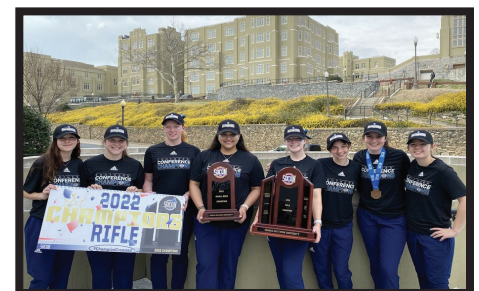

• Burrow and North Georgia freshman Elysa Walter have qualified for the NCAA Rifle Championships in air rifle. Walter is second in the league in the discipline with an average of 588.29. The NCAA Rifle Championships will be held in Akron, Ohio, at the James A. Rhodes Arena. The air rifle portion of competition is set for Saturday, March 11.

MEMBERS

UAB
(mixed)

The Citadel
(mixed and women)

North Georgia
(mixed)

Georgia Southern
(women)

VMI
(mixed and women)

Wofford
(mixed)

SoCon Rifle Championship

March 4-5, 2023
Charleston, S.C.
Inouye Marksmanship Center

The 2022-23 championship will take place March 4-5, 2023, hosted at The Citadel's Inouye Marksmanship Center.

In 2021-22, Georgia Southern won the Southern Conference Rifle Championship title, the first in program history. The Eagles posted a tournament-record aggregate score of 4,603, with 2,266 in smallbore and 2,337 in air rifle.

Former Georgia Southern head coach Sandra Worman was named the 2021-22 Coach of the Year. Georgia Southern's Erin Ballard was named Smallbore Athlete of the Year, while Georgia Southern's Ashley Judson was named Air Rifle Athlete of the Year. The Citadel's James Hart was named Freshman of the Year.