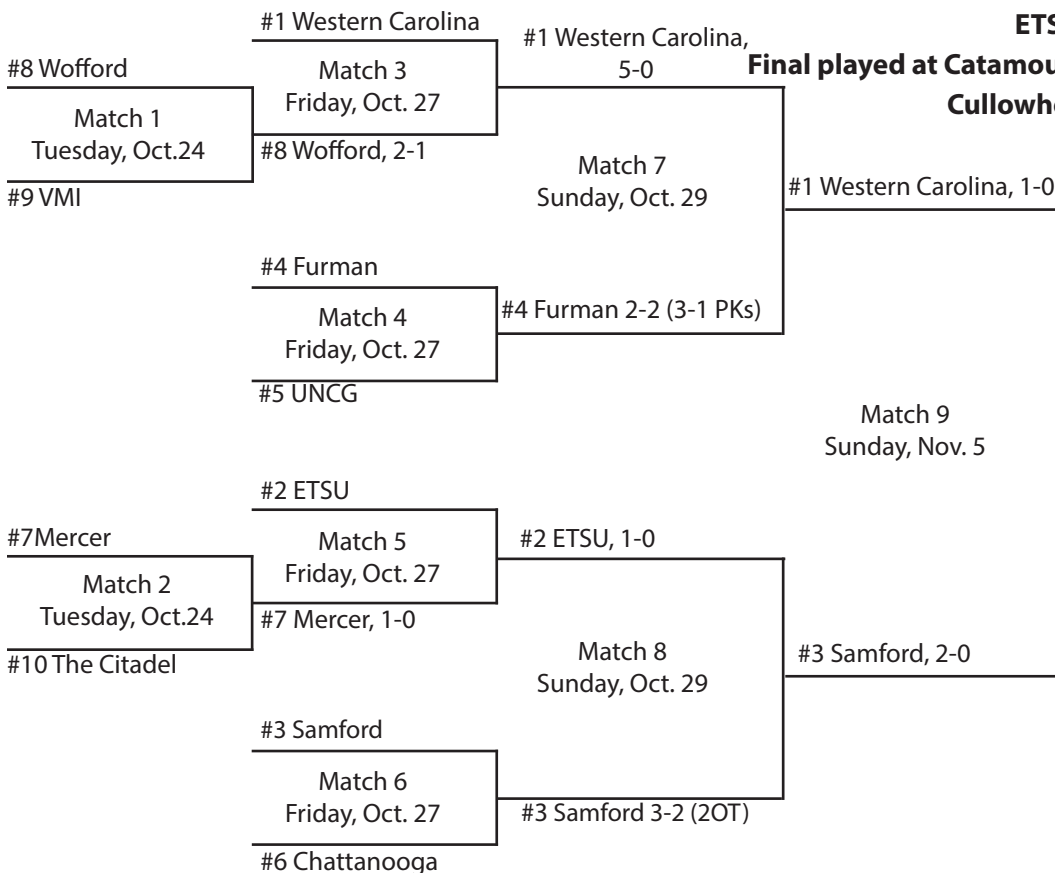

SoCon honors

Player of the Year	Defensive Player of the Year	Coach of the Year	Freshman of the Year
Isabella DeMarco, Western Carolina	Ashton Blair, ETSU	Chad Miller, Western Carolina	Reagan Fitzgerald, ETSU
All-Conference First Team	All-Conference Second Team	All-Freshman Team	
F – Jada Moorman, Mercer	F – Reagan Fitzgerald, ETSU	Adrienne Trerotola, The Citadel	
F – Kyla Reynolds, Samford	F – Larkin Thomason, Mercer	Reagan Fitzgerald, ETSU	
F – Isabella DeMarco, Western Carolina	F – Clarissa Salinas, Chattanooga	Ava Matherne, ETSU	
M – Sinoxolo Cesane, ETSU	F – Ines Obradovac, Wofford	Ruby Teixeira, ETSU	
M – Mackenzie Smith, Chattanooga	M – Shania Diaz, Furman	Larkin Thomason, Mercer	
M – Naya Marcil, Western Carolina	M – Caroline Woods, UNCG	Rachel Poplin, UNCG	
D – Sydney Somogyi, ETSU	M – Mary Raymond, Samford	Brigid McElderry, Samford	
D – Parker Sikora, UNCG	D – Miya Poplin, Furman	Fabia Reinschmidt, Chattanooga	
D – Kylie Gazza, Samford	D – Kelly Tuerff, Chattanooga	Barrett Callejo, VMI	
D – Becca Campbell, Western Carolina	D – Sarah Engen, Western Carolina	Sofia Gocłowski, Western Carolina	
GK – Ashton Blair, ETSU	GK – Leanne Trudel, Western Carolina	Emma Soucy, Western Carolina	

First-round played at higher seeds

Quarterfinals and semifinals played at Western Carolina/
ETSU

Final played at Catamount Athletic Complex in
Cullowhee, N.C.

#1 Western Carolina, 1-0

All-Tournament Team

- Grace Duncan, The Citadel
- Grace Eatz, ETSU
- Madi Hook, ETSU
- Camryn Bolick, Furman
- Addison Corn, Furman
- Jamie Hlebec, Mercer
- Taylor Mentzer, UNCG
- Lindsay Origliasso, Samford
- Mary Raymond, Samford
- Jennifer Seward, Samford
- Birna Johannsdottir, Chattanooga
- Barrett Callejo, VMI
- Alexis DeMarco, Western Carolina
- Naya Marcil, Western Carolina
- Paige McAra, Western Carolina
- Ava Robitaille, Western Carolina
- Meara Kelly, Wofford

Pinnacle Award

- Katelyn Galbraith and Maggie Lloyd, Western Carolina