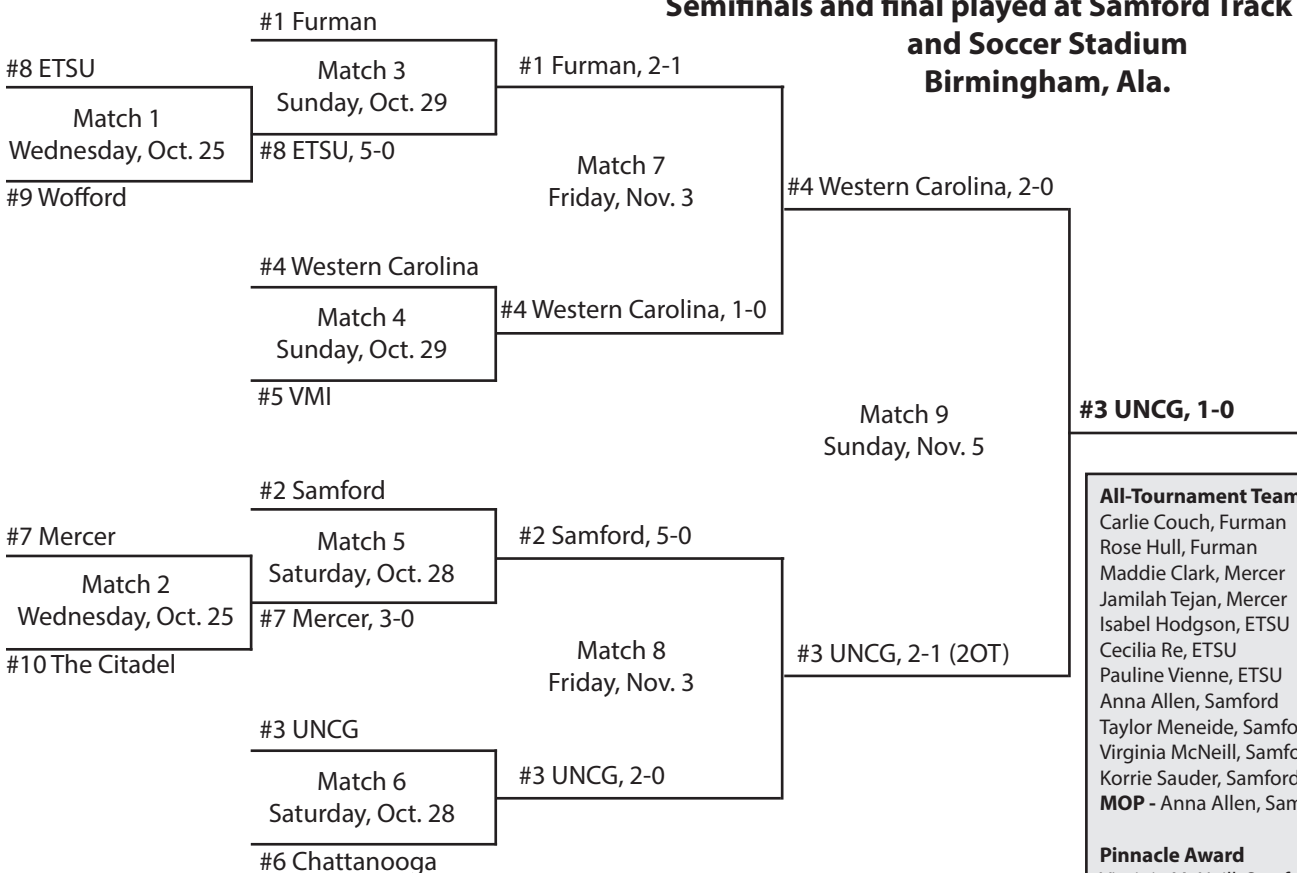

SoCon honors

Player of the Year	Defensive Player of the Year	Coach of the Year	Freshman of the Year
Jermaine Seoposenwe, Samford	Allie Lourie, Samford	Andrew Burr, Furman	Chloe Arnold, Chattanooga
All-Conference First Team	All-Conference Second Team	All-Freshman Team	
F Molly Dwyer, Furman	F Eleonora Goldoni, ETSU	Sarah Connolly, ETSU	
F Jermaine Seoposenwe, Samford	F Abriella Argueta, Samford	Mo Trnavsky, Furman	
F Hayley Younginer, Wofford	F Megan McCallister, Western Carolina	Sarah Adcock, Mercer	
MF Rachel Shah, Furman	MF Heida Vidarsdottir, UNCG	Ally Fordhman, Mercer	
MF Sanon Williams, Furman	MF Jordan Mueller, Chattanooga	Quiqui Hita, UNCG	
MF Kaitlyn Orman, Samford	MF Sayres McKenna, Western Carolina	Kaley Tucker, UNCG	
D Jordan Evens, Furman	MF Katie Beurlein, Wofford	Caroline Orman, Samford	
D Quinn Lombard, Furman	D Megan Delmonico, Mercer	Lexi Orman, Samford	
D Emily Jensen, UNCG	D Regan Lehman, UNCG	Grace Sommi, Samford	
D Allie Lourie, Samford	D Amy Horney, VMI	Chloe Arnold, Chattanooga	
D Taylor Meneide, Samford	GK Anna Maddox, Samford	Maryanne Kilgore, Western Carolina	
GK Kellsey Weaver, Furman			

First-round, quarterfinals played at higher seed; Semifinals and final played at Samford Track and Field and Soccer Stadium Birmingham, Ala.

All-Tournament Team
Carlie Couch, Furman
Rose Hull, Furman
Maddie Clark, Mercer
Jamilah Tejan, Mercer
Isabel Hodgson, ETSU
Cecilia Re, ETSU
Pauline Vienne, ETSU
Anna Allen, Samford
Taylor Meneide, Samford
Virginia McNeill, Samford
Korrie Sauder, Samford
MOP - Anna Allen, Samford
Pinnacle Award
Virginia McNeill, Samford