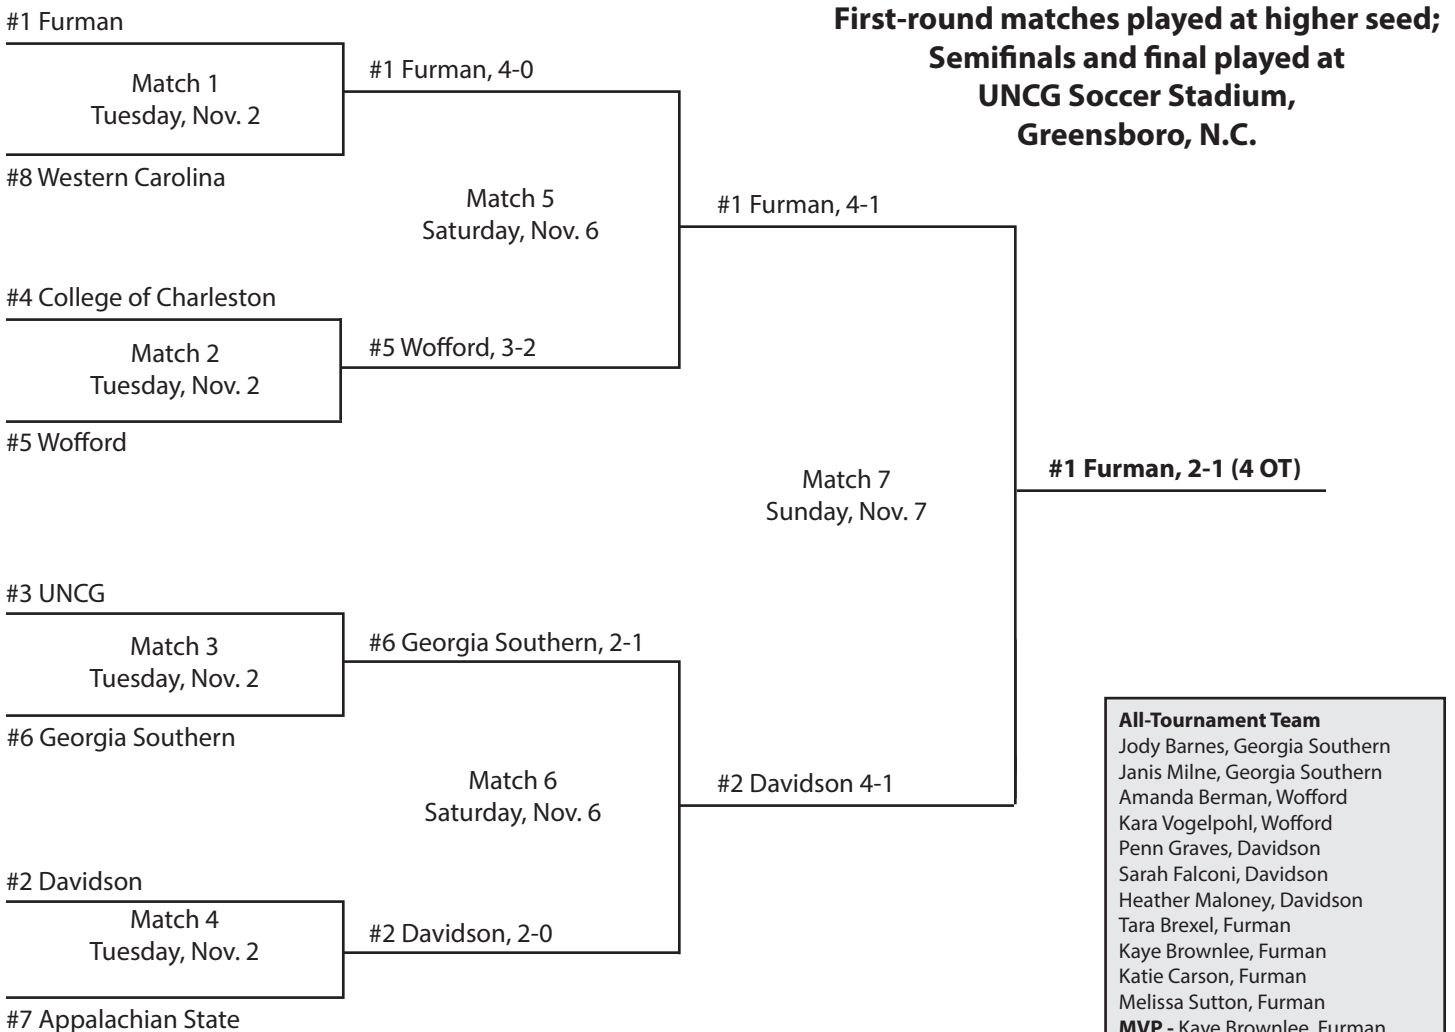

1999 FINAL SUMMARY

STANDINGS	CONFERENCE						OVERALL					
	W	L	T	Pct	GF	GA	W	L	T	Pct	GF	GA
Furman	9	0	0	1.000	33	5	20	3	0	.870	68	18
Davidson	8	1	0	.889	23	4	13	8	2	.609	32	21
UNCG	6	3	0	.667	21	10	8	12	0	.400	28	36
College of Charleston	6	3	0	.667	21	16	11	8	2	.571	55	36
Wofford	5	4	0	.556	18	14	13	9	0	.591	53	36
Georgia Southern	5	4	0	.556	18	18	9	9	1	.500	42	36
Appalachian State	3	6	0	.333	16	20	8	11	1	.425	37	32
Western Carolina	2	7	0	.222	8	24	10	8	1	.553	0	31
Chattanooga	0	8	1	.056	8	31	5	12	2	.316	28	45
ETSU	0	8	1	.056	5	29	3	11	2	.267	16	38

SoCon honors	All-Conference Team	Second Team
Player of the Year Tara Chaisson, Georgia Southern	First Team F Alison Davies, College of Charleston F Ginny Dye, Davidson F Melissa Turner, Furman F Tara Chaisson, Georgia Southern MF Jinelle James, Appalachian State MF Tara Maloney, Davidson MF Kaye Brownlee, Furman D Amy Balsinger, Davidson D Bridgett Giles, Furman D Lauren Killey, Furman GK Winnie Corrigan, Davidson	Second Team F Robin Thirsk, Georgia Southern F Amanda Berman, Wofford F Thea Moen, Wofford MF Katie Carson, Furman MF Sarah Tollick, Furman MF Nardia Moore, Western Carolina D Barrie Benson, College of Charleston D Mary Ellen Schaefer, Davidson D Jennifer Kennedy, UNCG GK Melissa Barnes, Furman GK Kathryn Clewley, UNCG
Coach of the Year Brian Lee, Furman		
Freshman of the Year Amanda Bernard, Georgia Southern		

All-Tournament Team
Jody Barnes, Georgia Southern
Janis Milne, Georgia Southern
Amanda Berman, Wofford
Kara Vogelpohl, Wofford
Penn Graves, Davidson
Sarah Falconi, Davidson
Heather Maloney, Davidson
Tara Brexel, Furman
Kaye Brownlee, Furman
Katie Carson, Furman
Melissa Sutton, Furman
MVP - Kaye Brownlee, Furman