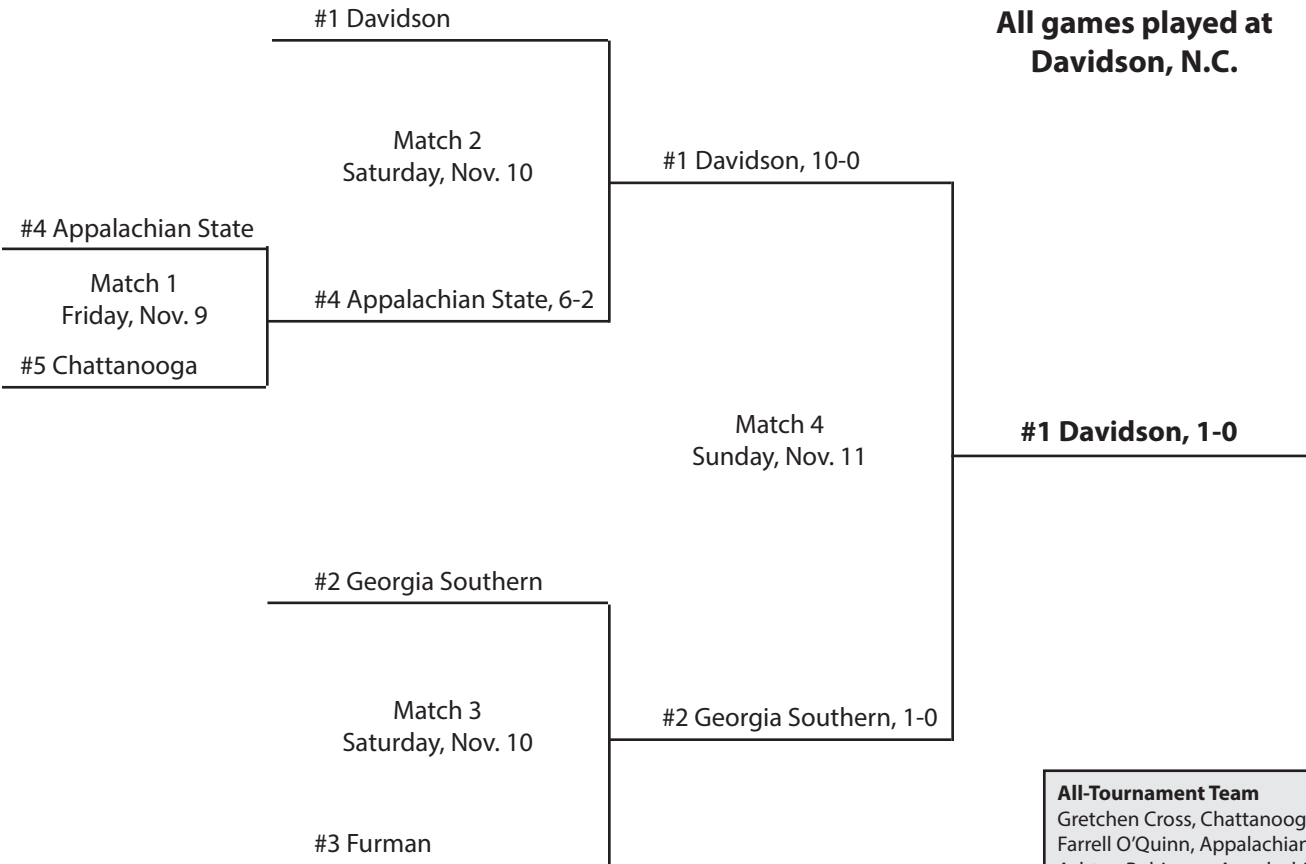

1996 FINAL SUMMARY

STANDINGS	CONFERENCE						OVERALL					
	W	L	T	Pct	GF	GA	W	L	T	Pct	GF	GA
Davidson	7	1	0	.875	22	5	11	10	1	.523	41	26
Georgia Southern	6	2	0	.750	28	12	13	8	0	.619	45	31
Furman	4	3	1	.563	24	13	8	10	3	.452	36	41
Appalachian State	2	5	1	.312	9	22	5	15	2	.273	26	75
Chattanooga	0	8	0	.000	5	32	2	17	0	.105	16	96

SoCon honors		All-Conference Team	
Player of the Year Allison Noznesky, Davidson		F	Ginny Dye, Davidson
		F	Melissa Sutton, Furman
		F	Tara Chaisson, Georgia Southern
		MF	Farrell O'Quinn, Appalachian State
Coach of the Year Tom Norton, Georgia Southern		MF	Kelly Ammann, Davidson
		MF	Kelly Rennick, Davidson
		MF	Rachel Tolliver, Georgia Southern
		D	Melissa Moser, Davidson
		D	Liz Bielefeld, Furman
Freshman of the Year Tara Chaisson, Georgia Southern		D	Lindsey Grossman, Georgia Southern
		GK	Allison Noznesky, Davidson

Only First Team was awarded in 1996.

All-Tournament Team
Gretchen Cross, Chattanooga
Farrell O'Quinn, Appalachian State
Ashton Robinson, Appalachian State
Jen McNutt, Furman
Laura Wise, Furman
Jodi Berto, Georgia Southern
Tara Chaisson, Georgia Southern
Rachel Tolliver, Georgia Southern
Kelly Ammann, Davidson
Amy Balsinger, Davidson
Katherine Cornelius, Davidson
MVP - Katherine Cornelius, Davidson