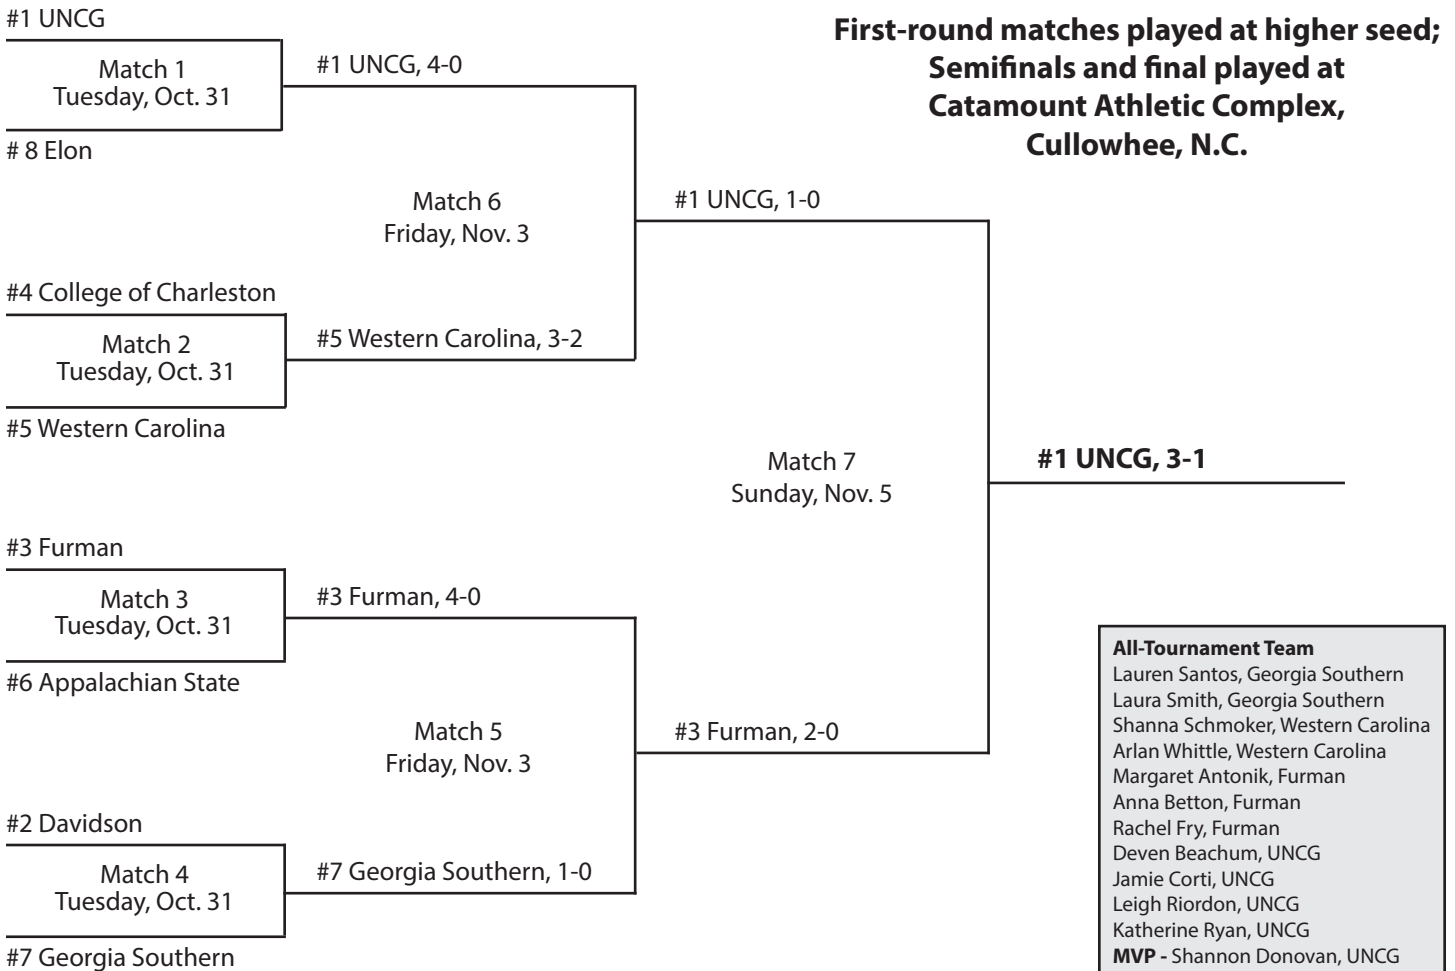

2006 FINAL SUMMARY

STANDINGS	CONFERENCE						OVERALL					
	W	L	T	Pts	GF	GA	W	L	T	Pct	GF	GA
UNCG	9	0	1	28	25	6	13	8	2	.609	39	24
Davidson	7	3	0	21	23	9	11	7	2	.600	35	18
Furman	6	3	1	19	22	11	11	10	1	.523	40	31
College of Charleston	6	4	0	18	23	9	8	9	2	.474	27	22
Western Carolina	5	3	2	17	16	10	10	8	3	.548	31	23
Appalachian State	5	4	1	16	12	10	9	9	1	.500	28	23
Georgia Southern	5	5	0	15	13	14	8	11	1	.425	21	27
Wofford	3	5	2	11	8	12	6	7	4	.471	24	19
Elon	3	5	2	11	8	10	6	11	2	.368	16	29
Chattanooga	0	8	2	2	7	22	3	11	3	.265	18	35
The Citadel	0	9	1	1	3	41	1	17	2	.100	9	64

SoCon honors	All-Conference Team	Second Team
Player of the Year Shannon Donovan, UNCG	First Team F Anna Betton, Furman F Ashley Toussaint, Georgia Southern F Deven Beachum, UNCG MF Gena Villari, Furman MF Karla Davis, UNCG MF Jessica Patterson, UNCG MF Heather Dittmer, Western Carolina D Nancy Haskell, Davidson D Stacy Simpson, Furman D Shannon Donovan, UNCG GK Stacey Matthiessen, Chattanooga	Second Team F Teryn Schuetz, College of Charleston F Rachele Ornelas, The Citadel F Kelly Attayek, UNCG MF Jackie Hoffman, Appalachian State MF Caroline Wertis, College of Charleston MF Jessica Connett, Wofford D Danielle Jordan, College of Charleston D Monica Houseworth, Elon D Kate Johnson, Furman D Mickey Palanza, Furman GK Katherine Ryan, UNCG
Coach of the Year Eddie Radwanski, UNCG		
Co-Freshman of the Year Suzanne Sittko, Davidson Jen Bronson, UNCG		

All-Tournament Team
Lauren Santos, Georgia Southern
Laura Smith, Georgia Southern
Shanna Schmoker, Western Carolina
Arlan Whittle, Western Carolina
Margaret Antonik, Furman
Anna Betton, Furman
Rachel Fry, Furman
Deven Beachum, UNCG
Jamie Corti, UNCG
Leigh Riordon, UNCG
Katherine Ryan, UNCG
MVP - Shannon Donovan, UNCG