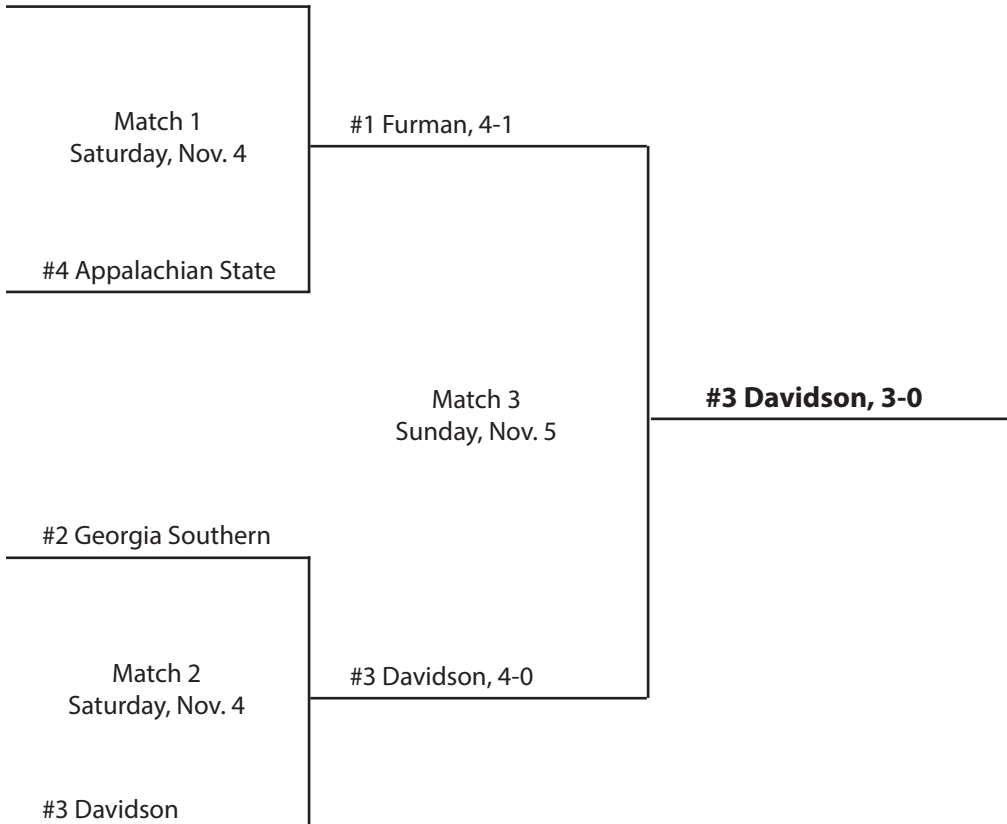

1995 FINAL SUMMARY

STANDINGS	CONFERENCE						OVERALL					
	W	L	T	Pct	GF	GA	W	L	T	Pct	GF	GA
Furman	4	1	1	.750	17	8	9	9	1	.500	39	35
Georgia Southern	4	2	0	.667	11	8	12	7	0	.632	48	30
Davidson	3	2	1	.583	16	11	11	9	2	.545	49	27
Appalachian State	0	6	0	.000	5	22	3	16	1	.175	17	61

SoCon honors

Player of the Year

Liz Bielefeld, Furman

Coach of the Year

Brian Lee, Furman

Freshman of the Year

Leah Versteegen, Furman

All-Conference Team

F Claudia Lombard, Davidson
F Laura Wise, Furman
F Debbie Hensley, Georgia Southern
MF Kelly Ammann, Davidson
MF Leah Versteegen, Furman
MF Morgan Cox, Georgia Southern
MF Rachel Tolliver, Georgia Southern
D Beth Erickson, Appalachian State
D Shannon Lowrance, Davidson
D Liz Bielefeld, Furman
GK Amanda Sandling, Georgia Southern

Only First Team was awarded in 1995.

#1 Furman

All games played at Davidson, N.C.

All-Tournament Team

Beth Erickson, Appalachian State
Brooke Satterfield, Appalachian State
Lindsey Grossman, Georgia Southern
Megan Pinkston, Georgia Southern
Amy Anderson, Furman
Holly Aure, Furman
Cynthia Bankston, Furman
Amy Kanoff, Davidson
Claudia Lombard, Davidson
Shannon Lowrance, Davidson
Alison Noznesky, Davidson
MVP - Claudia Lombard, Davidson