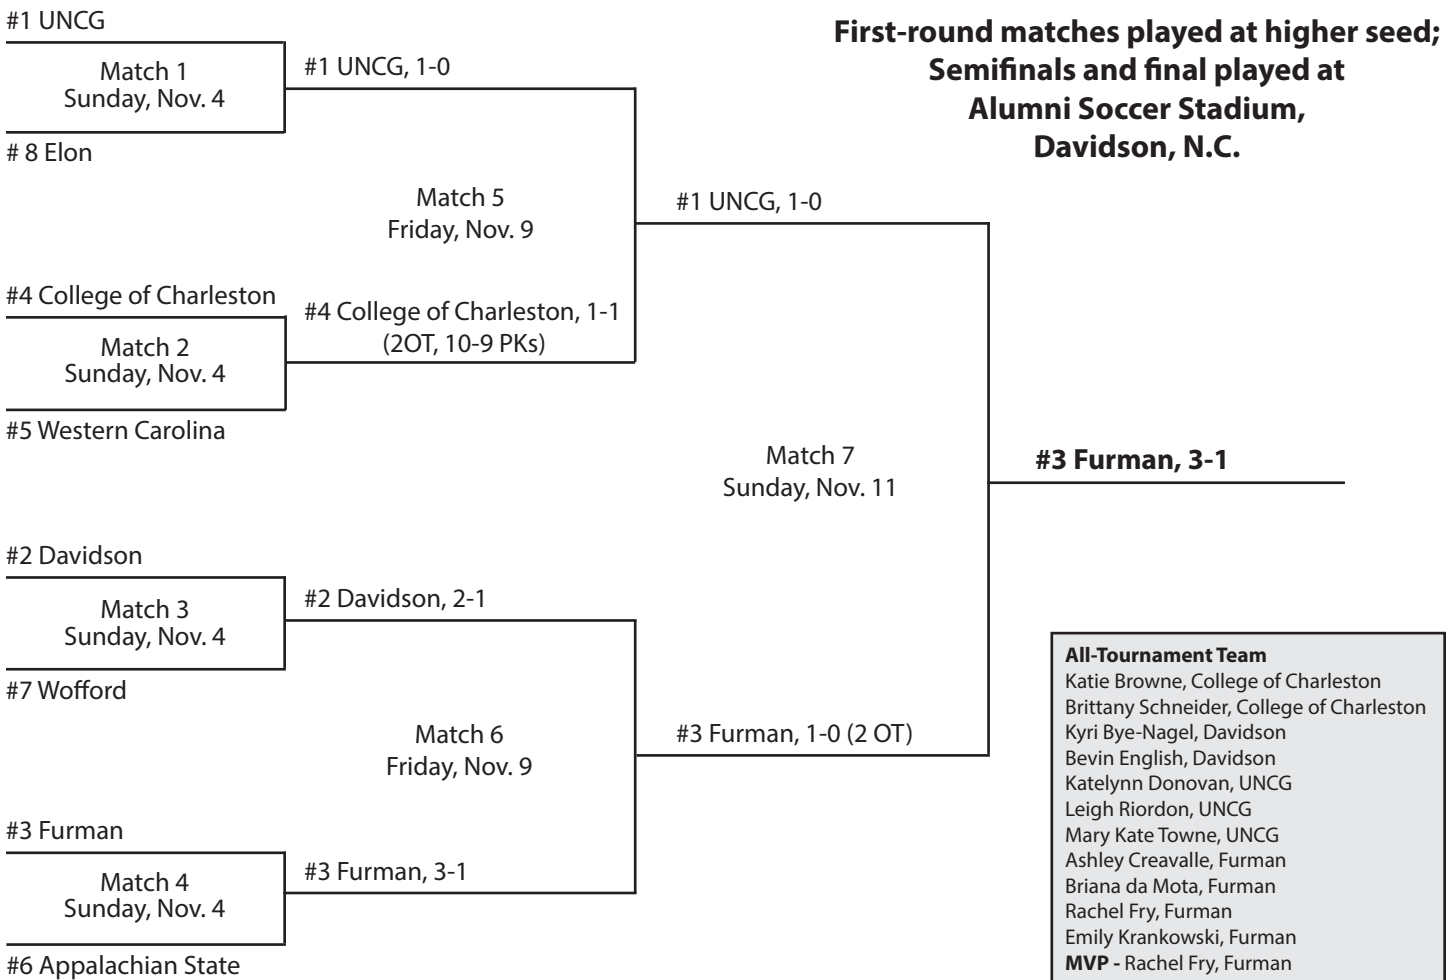

2007 FINAL SUMMARY

STANDINGS	CONFERENCE						OVERALL					
	W	L	T	Pts	GF	GA	W	L	T	Pct	GF	GA
UNCG	10	0	0	30	31	4	16	5	1	.750	45	19
Davidson	8	1	1	25	21	5	14	5	1	.725	37	17
Furman	7	2	1	22	29	10	16	6	1	.717	64	24
College of Charleston	6	2	2	20	18	6	9	8	3	.525	27	24
Western Carolina	4	4	2	14	13	11	9	8	3	.525	26	19
Appalachian State	4	5	1	13	18	13	10	6	3	.605	30	17
Wofford	3	6	1	10	7	12	7	11	2	.400	20	32
Elon	3	6	1	10	14	15	5	12	2	.316	20	35
Georgia Southern	2	6	2	8	13	17	3	12	2	.235	16	27
Chattanooga	2	7	1	7	9	40	2	12	2	.188	11	55
The Citadel	0	10	0	0	3	43	3	16	0	.158	10	68

SoCon honors	All-Conference Team	Second Team
Player of the Year Anna Betton, Furman	First Team F Kyri Bye-Nagel, Davidson F Anna Betton, Furman F Kelly Attayek, UNCG F Kristin Player, UNCG MF Rachel Fry, Furman MF Jen Bronson, UNCG MF Karla Davis, UNCG D Danielle Jordan, College of Charleston D Nancy Haskell, Davidson D Jamie Corti, UNCG GK Katherine Ryan, UNCG	Second Team F Casey Cleary, Appalachian State F Suzanne Sittko, Davidson F Ashley Toussaint, Georgia Southern MF Jaclyn Hoffman, Appalachian State MF Katie Tucker, Furman MF Gena Villari, Furman D Ashley Creavalle, Furman D Kate Myatt, Furman D Mickey Palanza, Furman D Lauren Lopez, UNCG GK Bevin English, Davidson
Coach of the Year Eddie Radwanski, UNCG		
Freshman of the Year Kristin Player, UNCG		

All-Tournament Team
Katie Browne, College of Charleston
Brittany Schneider, College of Charleston
Kyri Bye-Nagel, Davidson
Bevin English, Davidson
Katelynn Donovan, UNCG
Leigh Riordon, UNCG
Mary Kate Towne, UNCG
Ashley Creavalle, Furman
Briana da Mota, Furman
Rachel Fry, Furman
Emily Krankowski, Furman
MVP - Rachel Fry, Furman