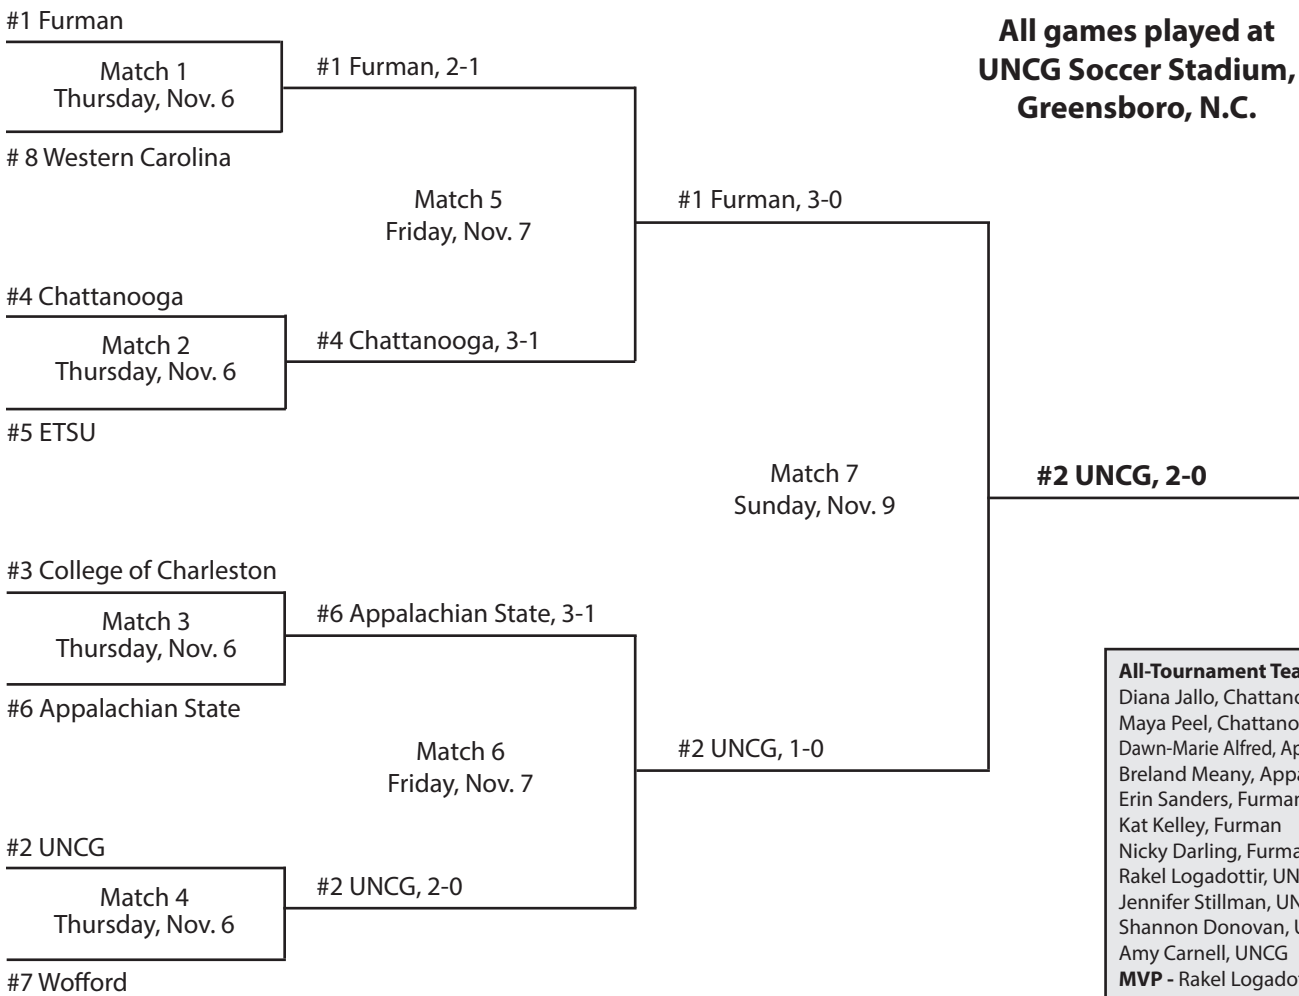

2003 FINAL SUMMARY

STANDINGS	CONFERENCE						OVERALL					
	W	L	T	Pts	GF	GA	W	L	T	Pct	GF	GA
Furman	10	0	1	31	31	8	15	5	2	.727	44	23
UNCG	9	2	0	27	27	5	15	7	2	.667	44	28
College of Charleston	7	3	1	22	22	11	11	7	2	.600	44	25
Chattanooga	6	2	3	21	21	10	10	6	3	.605	39	23
ETSU	7	4	0	21	22	14	12	6	0	.667	38	19
Appalachian State	5	4	2	17	16	9	12	5	3	.675	42	17
Wofford	5	4	2	17	12	10	7	9	3	.447	19	25
Western Carolina	4	7	0	12	16	16	7	11	2	.400	24	28
Davidson	3	6	2	11	10	16	6	12	2	.350	20	46
Elon	3	8	0	9	12	28	4	14	0	.222	17	41
Georgia Southern	1	9	1	4	9	19	5	14	1	.275	20	33
The Citadel	0	11	0	0	1	53	2	14	1	.147	18	66

SoCon honors	All-Conference Team	
Player of the Year Andre'a Morrison, Furman	First Team	Second Team
Coach of the Year J.D. Kyzer, Chattanooga	F Emily Turgeon, Furman	F Erin Ashton, ETSU
Freshman of the Year Shannon Donovan, UNCG	F Andre'a Morrison, Furman	F Kristin Rhyne, College of Charleston
	F Diana Jallo, Chattanooga	F Amy Carnell, UNCG
	MF Kat Kelley, Furman	F Brooke Crandall, Chattanooga
	MF Rakel Logadottir, UNCG	MF Jamie Stewart, College of Charleston
	MF Elfa Erlingsdottir, Chattanooga	MF Danielle Petro, Furman
	D Dawn-Marie Alfred, Appalachian State	MF Jaime Cutts, Wofford
	D Kara Koehn, Davidson	D Claire Wigfall, College of Charleston
	D Nicky Darling, Furman	D Christie Nipaver, Georgia Southern
	D April Raymer, Furman	D Cara Hammond, UNCG
	GK Andie Hinshaw, Furman	GK Breland Meany, Appalachian State

All-Tournament Team
Diana Jallo, Chattanooga
Maya Peel, Chattanooga
Dawn-Marie Alfred, Appalachian State
Breland Meany, Appalachian State
Erin Sanders, Furman
Kat Kelley, Furman
Nicky Darling, Furman
Rakel Logadottir, UNCG
Jennifer Stillman, UNCG
Shannon Donovan, UNCG
Amy Carnell, UNCG
MVP - Rakel Logadottir, UNCG