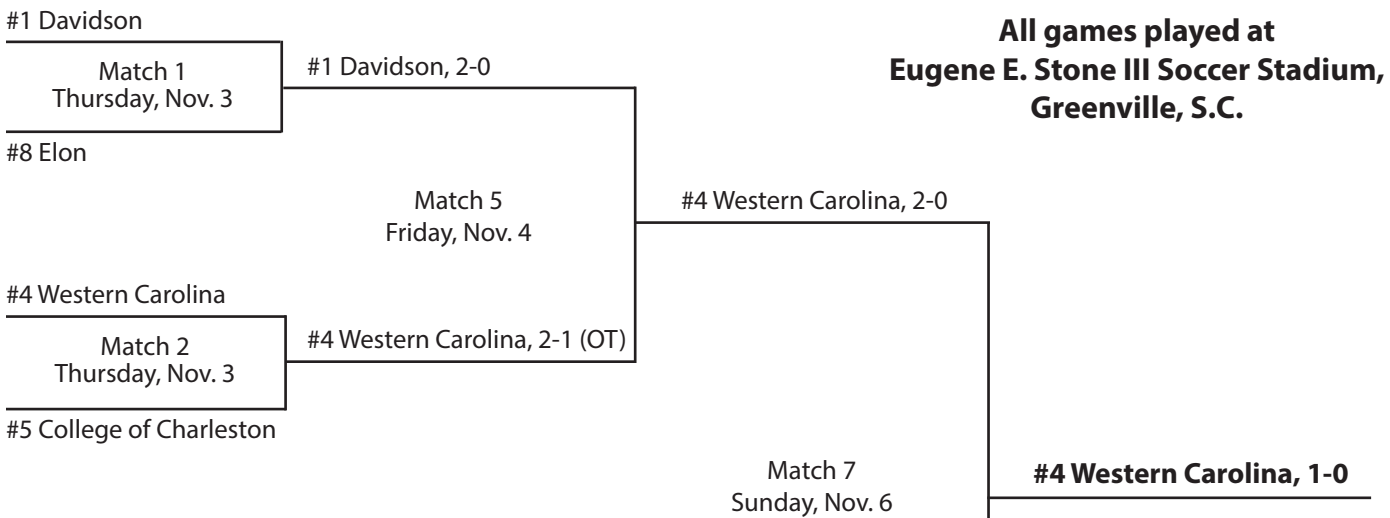

2005 FINAL SUMMARY

STANDINGS	CONFERENCE						OVERALL					
	W	L	T	Pts	GF	GA	W	L	T	Pct	GF	GA
Davidson	9	0	1	28	24	5	14	5	2	.714	38	26
Furman	7	1	2	23	28	7	14	6	2	.682	50	20
UNCG	6	3	1	19	28	11	11	7	1	.605	40	16
Western Carolina	6	4	0	18	12	9	18	6	0	.750	35	18
Coll of Charleston	5	3	2	17	22	11	7	9	2	.444	28	22
Chattanooga	5	5	0	15	12	12	8	11	0	.421	23	33
Wofford	4	4	2	14	7	9	5	12	3	.325	12	26
Elon	3	6	1	10	14	19	5	11	3	.342	25	30
Appalachian State	3	6	1	10	15	16	10	7	1	.583	32	23
Georgia Southern	2	8	0	6	7	26	3	15	1	.184	12	48
The Citadel	0	10	0	0	4	48	2	17	0	.105	10	82

SoCon honors	All-Conference Team	Second Team
Player of the Year Kara Koehn, Davidson	First Team F Kristin Rhyne, College of Charleston F Kara Koehn, Davidson F Andre'a Morrison, Furman F Cara Hammond, UNCG MF Kat Kelley, Furman MF Tara Marker, Furman MF Amy Carnell, UNCG D Amanda Andrews, College of Charleston D Nancy Haskell, Davidson D Shannon Donovan, UNCG GK Andie Hinshaw, Furman	Second Team F Casey Cleary, Appalachian State F Whitney Southard, Appalachian State F Deven Beachum, UNCG F Nikki Brannen, Chattanooga MF Nicky Darling, Furman MF Nicollette DeLaine, UNCG MF Elfa Erlingsdottir, Chattanooga D Danielle Jordan, College of Charleston D Melanee Smith, Davidson D Tyson Davis, UNCG D Emily Pierce, Western Carolina GK Alesha Row, Western Carolina
Coach of the Year Greg Ashton, Davidson		
Freshman of the Year Melanee Smith, Davidson		

All-Tournament Team
Chloe King, Davidson
Kara Koehn, Davidson
Dacia Beachum, UNCG
Tyson Davis, UNCG
Nicky Darling, Furman
Andie Hinshaw, Furman
Erin Sanders, Furman
Casey Davis, Western Carolina
Heather Dittmer, Western Carolina
Meghan Reilly, Western Carolina
Arlan Whittle, Western Carolina
MVP - Alesha Row, Western Carolina