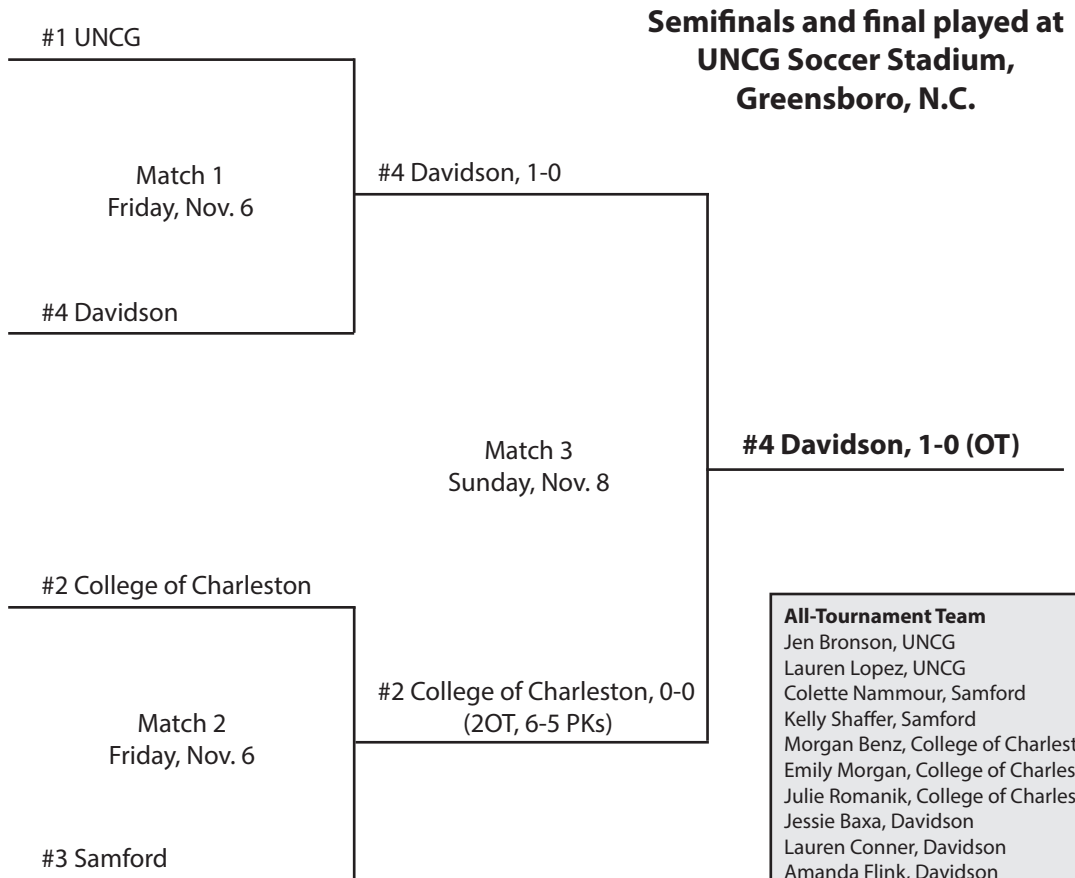

SoCon honors

Co-Player of the Year	Co-Player of the Year	Coach of the Year	Freshman of the Year
Amber Cress, Samford	Tabitha Padgett, UNCG	Bob Winch, The Citadel	Tabitha Padgett, UNCG
All-Conference First Team	All-Conference Second Team	All-Freshman Team	
F Kyri Bye-Nagel, Davidson	F Blakely Low, Davidson	Meggie Graham, Appalachian State	
F Tabitha Padgett, UNCG	F Molly Calpin, Elon	Alyssa Bearden, College of Charleston	
F Amber Cress, Samford	F Kristin Player, UNCG	Louise Timboe, Davidson	
MF Jen Bronson, UNCG	F Donna-Kay Henry, Chattanooga	Scarlett Fakhar, Elon	
MF Jenn Partenheimer, UNCG	MF Courtney Hart, Davidson	Claire O'Keeffe, Elon	
MF Natalie Fleming, Samford	MF Sara El-Shami, Furman	Elizabeth Palmer, Elon	
D Brittany Schneider, College of Charleston	MF Katya Gokhman, Furman	Claire Hodge, Furman	
D Claire O'Keeffe, Elon	D Annie Pease, College of Charleston	Lauren Hein, UNCG	
D Lauren Lopez, UNCG	D Amanda Flink, Davidson	Tabitha Padgett, UNCG	
D Theresa Henry, Samford	D Cat Barnekow, UNCG	Sabbath McKiernan-Allen, Samford	
GK Alyssa Whitehead, Samford	GK Kelsey Kearney, UNCG	Becca Smith, Chattanooga	

All-Tournament Team
Jen Bronson, UNCG
Lauren Lopez, UNCG
Colette Nammour, Samford
Kelly Shaffer, Samford
Morgan Benz, College of Charleston
Emily Morgan, College of Charleston
Julie Romanik, College of Charleston
Jessie Baxa, Davidson
Lauren Conner, Davidson
Amanda Flink, Davidson
Louise Timboe, Davidson
MOP - Amanda Flink, Davidson