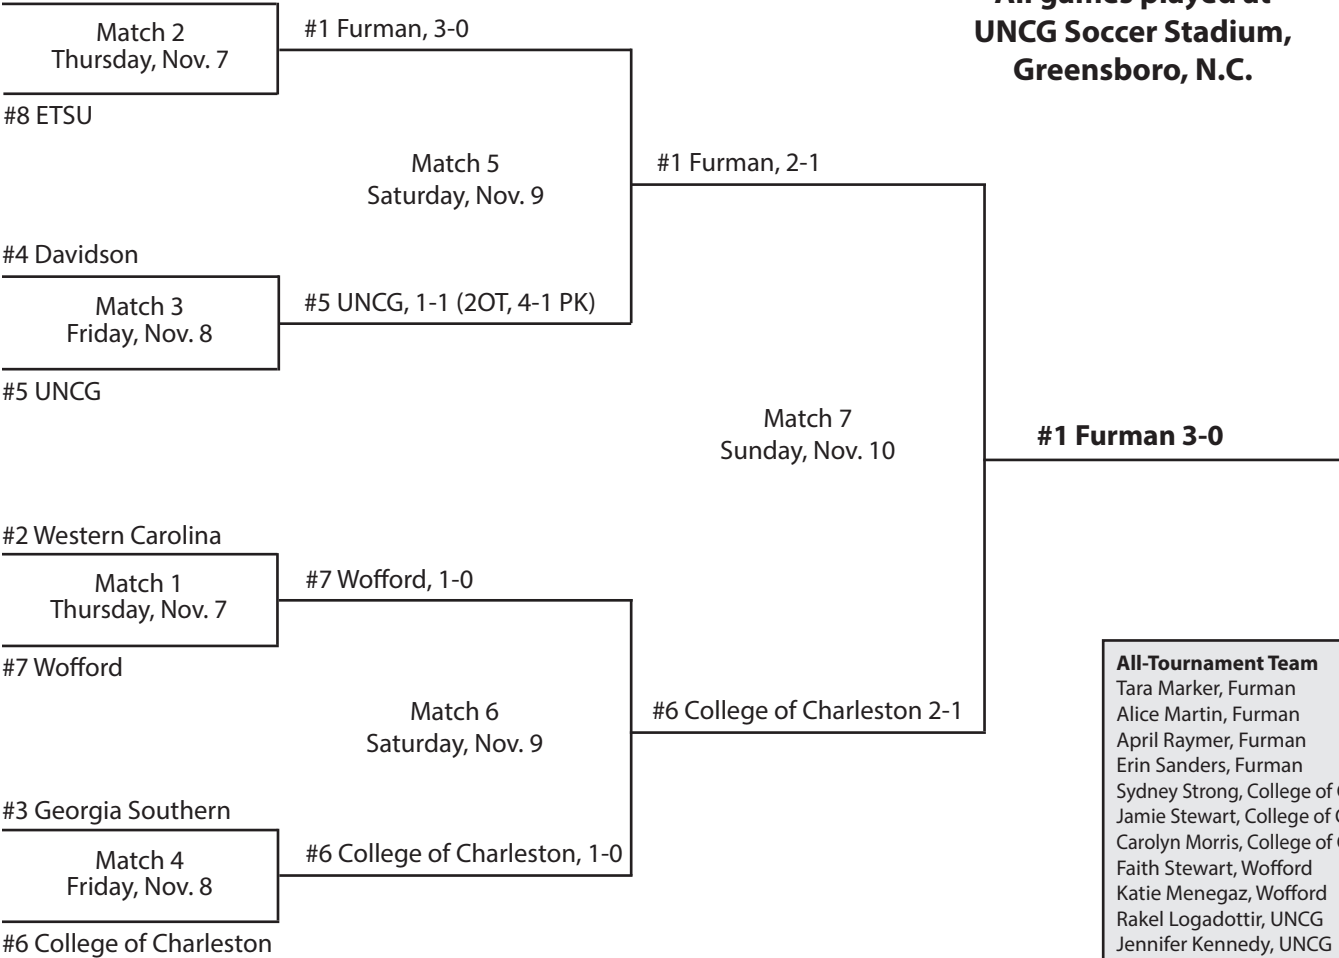

2002 FINAL SUMMARY

STANDINGS	CONFERENCE						OVERALL					
	W	L	T	Pct	GF	GA	W	L	T	Pct	GF	GA
Furman	10	0	0	1.000	37	4	16	6	1	.717	62	26
Western Carolina	7	1	2	.800	17	6	10	6	3	.605	35	16
Georgia Southern	7	2	1	.750	27	12	12	5	2	.684	38	22
Davidson	6	3	1	.650	25	15	8	10	2	.450	36	36
UNCG	4	5	1	.450	17	18	7	12	2	.381	35	41
College of Charleston	4	5	1	.450	15	18	9	9	3	.500	36	36
Wofford	4	5	1	.450	17	12	6	12	3	.357	23	32
ETSU	3	6	1	.350	14	15	6	11	1	.361	30	30
Chattanooga	3	6	1	.350	12	21	10	8	1	.553	30	30
Appalachian State	2	7	1	.250	4	13	6	12	1	.342	18	25
The Citadel	0	10	0	.000	4	55	5	11	2	.333	38	69

SoCon honors	All-Conference Team	Second Team
Player of the Year Emily Turgeon, Furman	First Team F Heather Maloney, Davidson F Emily Turgeon, Furman F Amanda Bernard, Georgia Southern MF Tara Maloney, Davidson MF Nicky Darling, Furman MF Geneveive Ward, Georgia Southern MF Raket Logadóttir, UNCG D Lindsey Facciolo, Furman D Christie Nipaver, Georgia Southern D Jamie Pawlik, Western Carolina GK Mandi Tinsley, Western Carolina	Second Team F Jackie Kinsey, Georgia Southern F Cara Hammond, UNCG F Dusty Griffy, Chattanooga MF Jamie Stewart, College of Charleston MF Kat Kelley, Furman MF Elfa Erlingsdóttir, Chattanooga D Dawn-Marie Alfred, Appalachian State D Sydney Strong, College of Charleston D Kara Koehrn, Davidson D Nancy Mather, Furman GK Heather Sanden, ETSU GK Andie Hinshaw, Furman
Coach of the Year Brian Lee, Furman		
Freshman of the Year Kara Koehrn, Davidson		

#1 Furman

All-Tournament Team
Tara Marker, Furman
Alice Martin, Furman
April Raymer, Furman
Erin Sanders, Furman
Sydney Strong, College of Charleston
Jamie Stewart, College of Charleston
Carolyn Morris, College of Charleston
Faith Stewart, Wofford
Katie Menegaz, Wofford
Raket Logadóttir, UNCG
Jennifer Kennedy, UNCG
MVP - Andre'a Morrison, Furman