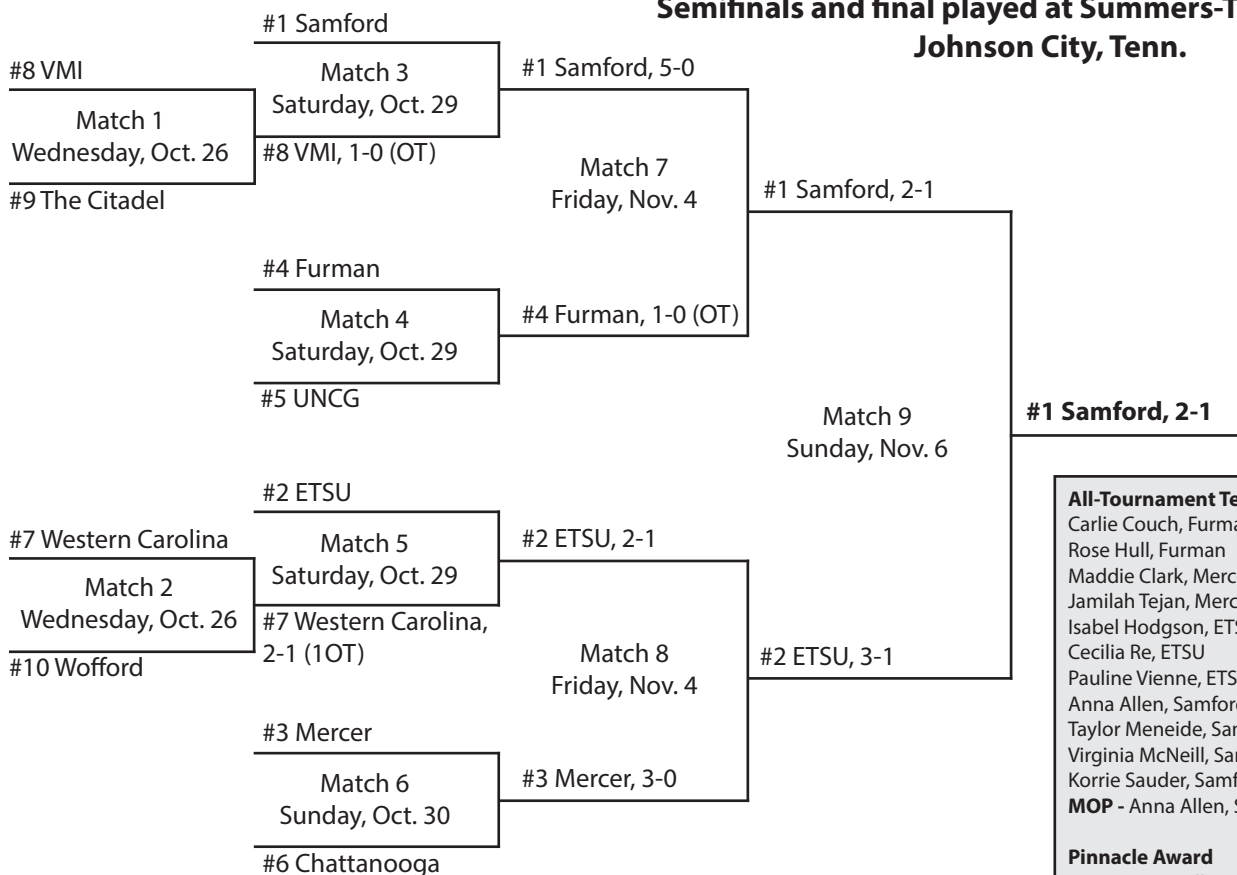

SoCon honors

Player of the Year	Defensive Player of the Year	Coach of the Year	Freshman of the Year
Jermaine Seoposenwe, Samford	Olivia Cole, Samford	Todd Yelton, Samford	Allie Lourie, Samford
All-Conference First Team	All-Conference Second Team	All-Freshman Team	
F Eleonora Goldoni, ETSU	F Treva Aycock, Furman	Georgia Allen, ETSU	
F Carlie Couch, Furman	F Molly Dwyer, Furman	Treva Aycock, Furman	
F Jermaine Seoposenwe, Samford	F Malcanisha Kelley, Samford	Caitlyn Reilly, Furman	
MF Rachel Shah, Furman	MF Irina Brutsch, ETSU	Kellsey Weaver, Furman	
MF Maddie Clark, Mercer	MF Molly Collinson, ETSU	Megan Delmonico, Mercer	
MF Taylor Borman, Samford	MF Georgia Brown, UNCG	Marissa Ferrantino, UNCG	
D Emily McKerlie, ETSU	MF Anna Allen, Samford	Cienna Rideout, UNCG	
D Corinne Wooten, Mercer	D Pauline Vienne, ETSU	Allie Lourie, Samford	
D Olivia Cole, Samford	D Quinn Lombard, Furman	Taylor Meneide, Samford	
D Emily Jones, Samford	D Regan Lehman, UNCG	Jordan Mueller, Chattanooga	
GK Anna Maddox, Samford	GK Chloe Buehler, UNCG	Hannah Torbett, Chattanooga	
		Emily Threatt, Western Carolina	

**First-round, quarterfinals played at higher seed;
Semifinals and final played at Summers-Taylor Stadium,
Johnson City, Tenn.**

All-Tournament Team
Carlie Couch, Furman
Rose Hull, Furman
Maddie Clark, Mercer
Jamilah Tejan, Mercer
Isabel Hodgson, ETSU
Cecilia Re, ETSU
Pauline Vienne, ETSU
Anna Allen, Samford
Taylor Meneide, Samford
Virginia McNeill, Samford
Korrie Sauder, Samford
MOP - Anna Allen, Samford
Pinnacle Award
Virginia McNeill, Samford