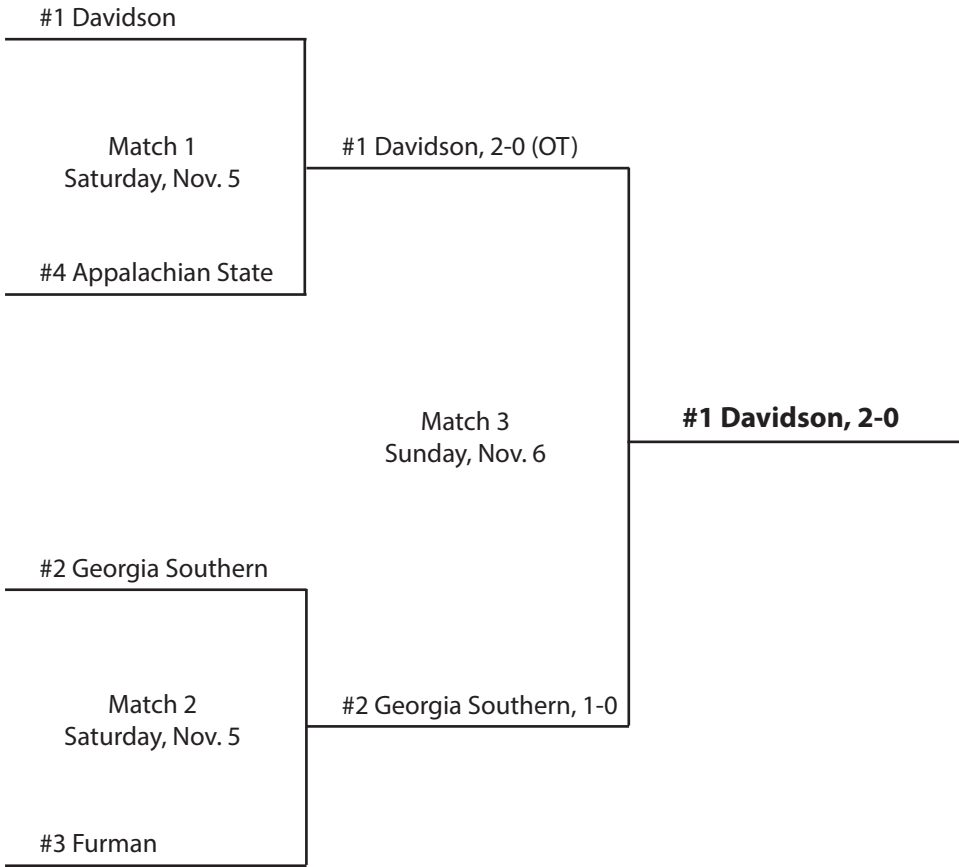

**Only First Team was awarded in 1994.**

**All games played at Bryan Park, Greensboro, N.C.**

All-Tournament Team
Becky Neal, Appalachian State
Farrell O'Quinn, Appalachian State
Liz Bielefeld, Furman
Leslie Evans, Furman
Christina Beam, Georgia Southern
Morgan Cox, Georgia Southern
Jill Logue, Georgia Southern
Leslie Griener, Davidson
Amy Kanoff, Davidson
Shannon Lowrance, Davidson
Liz Schaper, Davidson
<b>MVP</b> - Shannon Lowrance, Davidson