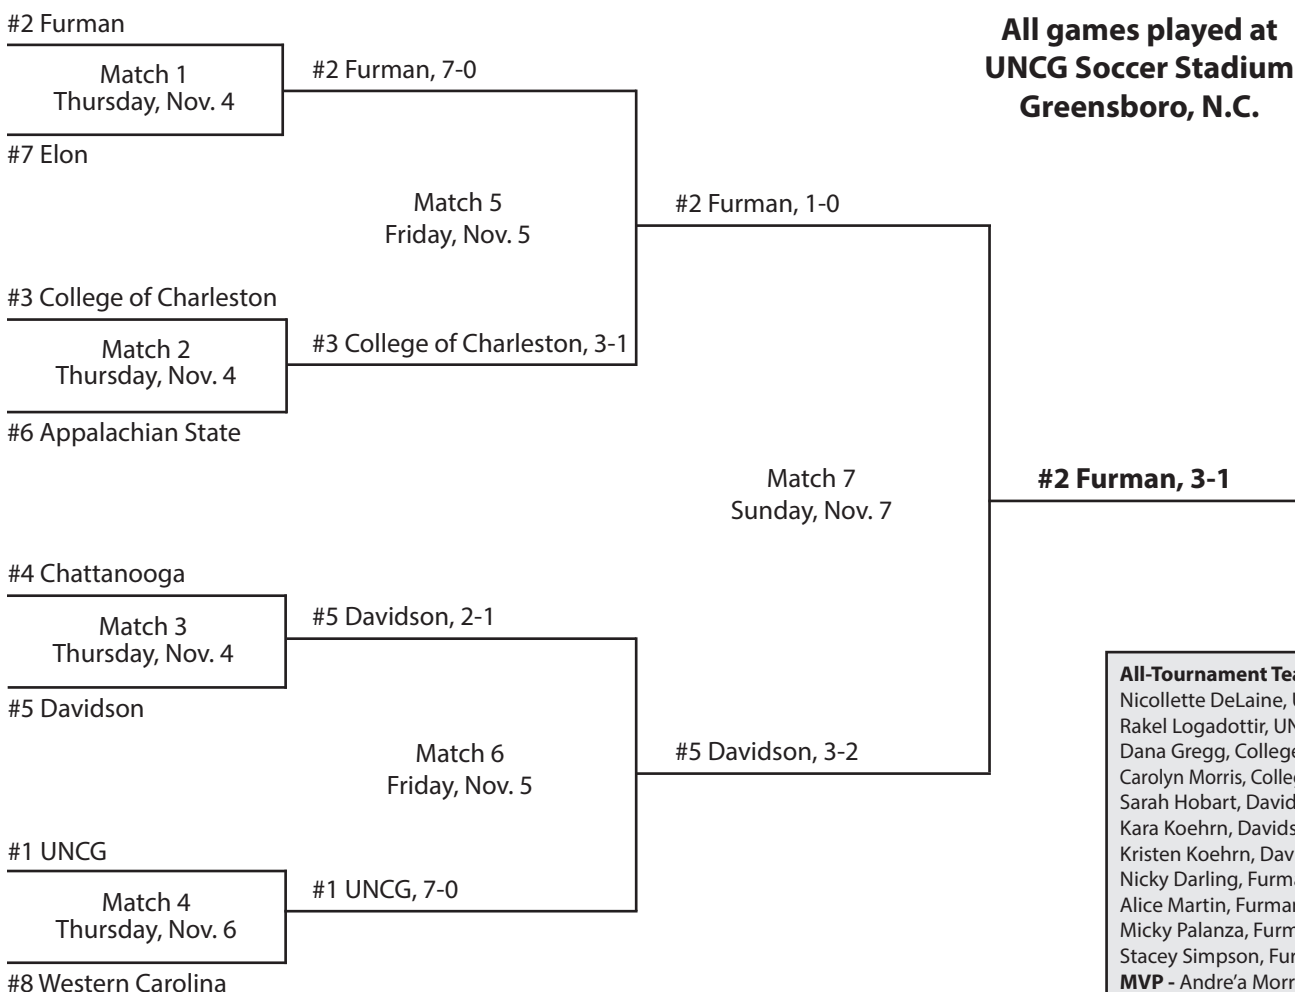

2004 FINAL SUMMARY

STANDINGS	CONFERENCE						OVERALL					
	W	L	T	Pts	GF	GA	W	L	T	Pct	GF	GA
UNCG	9	1	1	28	28	6	14	5	1	.725	52	18
Furman	9	2	0	27	25	9	14	9	0	.609	48	37
College of Charleston	7	2	2	23	20	7	12	5	3	.675	34	16
Chattanooga	7	3	1	22	25	8	12	5	1	.694	51	17
Davidson	7	3	1	22	24	10	12	9	1	.568	38	35
Appalachian State	5	5	1	16	22	18	10	9	1	.525	48	30
Elon	4	6	1	13	16	14	5	12	1	.306	21	34
Western Carolina	3	5	3	12	23	18	5	10	3	.361	29	37
ETSU	2	5	4	10	7	15	5	8	4	.412	16	24
Wofford	3	7	1	10	10	21	8	8	1	.500	26	28
Georgia Southern	2	9	0	6	9	28	4	12	1	.265	14	39
The Citadel	0	10	1	1	9	64	2	15	1	.139	23	89

SoCon honors	All-Conference Team	
Player of the Year Amy Carnell, UNCG	First Team	Second Team
Coach of the Year Greg Ashton, Davidson	F Kristin Rhyne, College of Charleston	F Nicky Darling, Furman
Freshman of the Year Karla Davis, UNCG	F Kara Koehn, Davidson	F Deven Beachum, UNCG
	F Amy Carnell, UNCG	F Stephanie Svoboda, Western Carolina
	F Diana Jallo, Chattanooga	MF Nicole Blume, College of Charleston
	MF Katt Kelley, Furman	MF Erin Ashton, ETSU
	MF Tara Marker, Furman	MF Nicollette DeLaine, UNCG
	MF Raket Logadottir, UNCG	MF Megan Chismark, Chattanooga
	D Claire Wigfall, College of Charleston	D Sydney Strong, College of Charleston
	D April Raymer, Furman	D Nancy Haskell, Davidson
	D Shannon Donovan, UNCG	D Mallory Bramlett, Wofford
	GK Sara Hobart, Davidson	GK Breland Meany, Appalachian State

All-Tournament Team
Nicollette DeLaine, UNCG
Raket Logadottir, UNCG
Dana Gregg, College of Charleston
Carolyn Morris, College of Charleston
Sarah Hobart, Davidson
Kara Koehn, Davidson
Kristen Koehn, Davidson
Nicky Darling, Furman
Alice Martin, Furman
Micky Palanza, Furman
Stacey Simpson, Furman
MVP - Andre'a Morrison, Furman