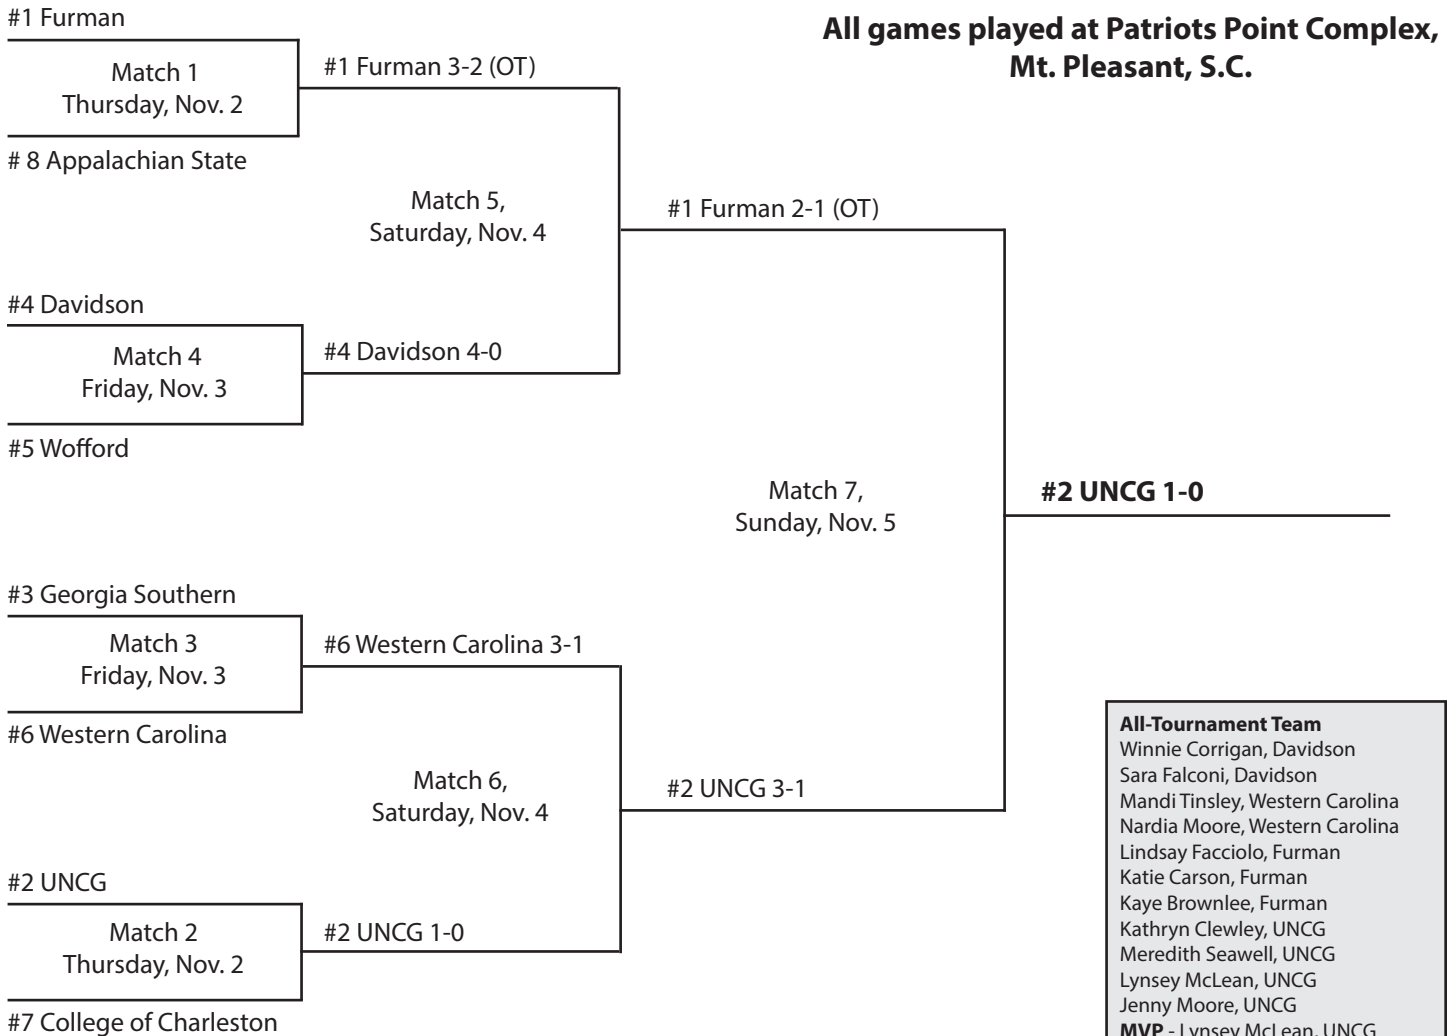

2000 FINAL SUMMARY

STANDINGS	CONFERENCE						OVERALL					
	W	L	T	Pct	GF	GA	W	L	T	Pct	GF	GA
Furman	9	0	0	1.000	34	6	20	3	0	.870	83	23
UNCG	7	2	0	.750	19	4	14	8	1	.630	39	28
Georgia Southern	6	3	0	.667	25	13	14	5	0	.737	58	18
Davidson	6	3	0	.667	19	12	14	8	0	.636	47	35
Wofford	5	4	0	.556	23	22	10	9	0	.526	46	45
Western Carolina	4	4	1	.500	14	14	11	8	2	.571	49	34
College of Charleston	3	5	1	.389	15	20	4	13	2	.263	28	50
Appalachian State	2	6	1	.278	11	21	7	11	2	.400	37	35
Chattanooga	1	7	1	.166	4	28	6	9	1	.406	22	39
ETSU	0	9	0	.000	6	32	6	12	0	.333	33	47

SoCon honors	All-Conference Team	Second Team
Player of the Year Emily Turgeon, Furman	First Team F Heather Maloney, Davidson F Emily Turgeon, Furman F Melissa Turner, Furman F Robin Thirsk, Georgia Southern MF Kaye Brownlee, Furman MF Sarah Tollick, Furman MF Lynsey McLean, UNCG D Bridgett Giles, Furman D Lauren Killey, Furman D Rebecca Shivers, UNCG GK Kathryn Clewley, UNCG	Second Team F Leigh Ann Hoskins, Davidson F Danielle Petro, Furman F Faith Stewart, Wofford MF Tara Maloney, Davidson MF Amanda Bernard, Georgia Southern MF Nardia Moore, Western Carolina D Janis Milne, Georgia Southern D Jennifer Kennedy, UNCG D Brandy Ossmann, Western Carolina GK Melissa Barnes, Furman GK Katie Menegaz, Wofford
Coach of the Year Brian Lee, Furman		
Freshman of the Year Emily Turgeon, Furman		

All-Tournament Team
Winnie Corrigan, Davidson
Sara Falconi, Davidson
Mandi Tinsley, Western Carolina
Nardia Moore, Western Carolina
Lindsay Facciolo, Furman
Katie Carson, Furman
Kaye Brownlee, Furman
Kathryn Clewley, UNCG
Meredith Seawell, UNCG
Lynsey McLean, UNCG
Jenny Moore, UNCG
MVP - Lynsey McLean, UNCG