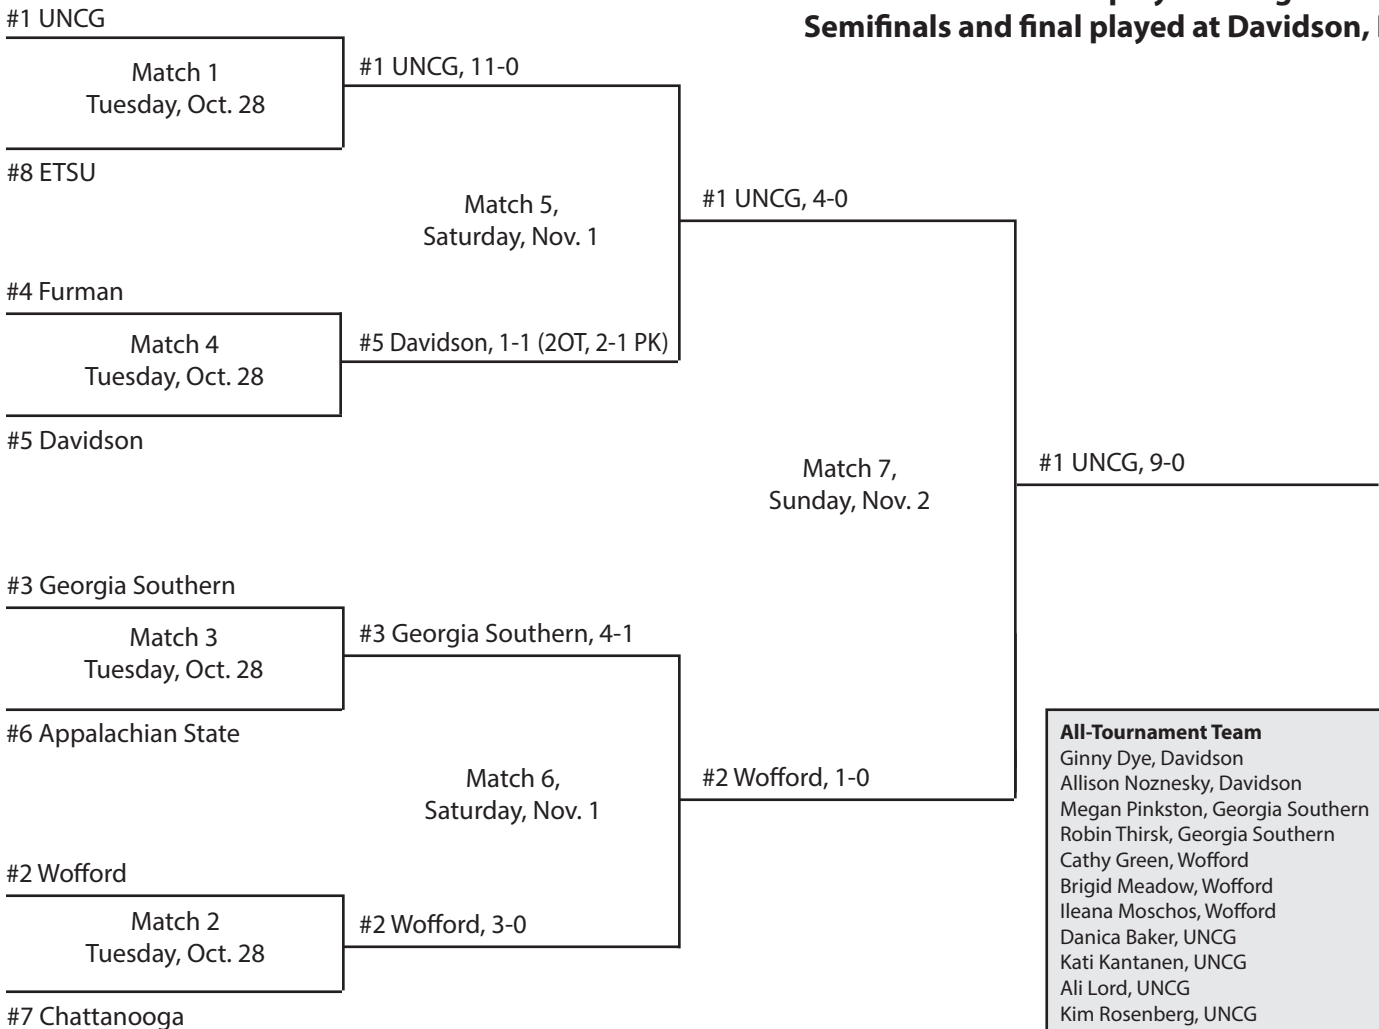

1997 FINAL SUMMARY

STANDINGS	CONFERENCE						OVERALL					
	W	L	T	Pct	GF	GA	W	L	T	Pct	GF	GA
UNCG	7	0	0	1.000	38	4	19	6	0	.760	93	28
Wofford	5	2	0	.714	20	12	12	7	3	.612	43	43
Georgia Southern	4	3	0	.571	18	12	12	7	2	.619	51	27
Furman	4	3	0	.571	15	8	12	6	2	.650	35	20
Davidson	3	3	1	.500	14	7	4	14	3	.262	23	46
Appalachian State	3	3	1	.500	9	15	7	8	2	.471	19	29
Chattanooga	1	6	0	.143	5	29	3	16	1	.175	16	78
ETSU	0	7	0	.000	3	35	2	16	1	.132	9	86

SoCon honors	All-Conference Team	Second Team
Player of the Year Kati Kantanen, UNCG	First Team F Melissa Sutton, Furman F Kati Kantanen, UNCG F Ali Lord, UNCG F Brigid Meadow, Wofford MF Danica Baker, UNCG	F Ashton Robinson, Appalachian State F Ginny Dye, Davidson F Tara Chaisson, Georgia Southern MF Kelly Rennick, Davidson MF Leah Versteegen, Furman
Coach of the Year Jack Poland, UNCG	MF Shannon Carey, UNCG MF Heidi Best, Wofford D Liz Bielefeld, Furman D Raila Maisonlahti, UNCG D Lynsey McLean, UNCG GK Paula Domitrovits, UNCG	MF Robin Thirsk, Georgia Southern D Carey Sheaffer, ETSU D Diana Poore, Furman D Jodi Berto, Georgia Southern GK Jen McNutt, Furman GK Mary Perry, Georgia Southern
Freshman of the Year Lynsey McLean, UNCG		

**First-round matches played at higher seed;
Semifinals and final played at Davidson, N.C.**

All-Tournament Team
Ginny Dye, Davidson
Allison Noznesky, Davidson
Megan Pinkston, Georgia Southern
Robin Thirsk, Georgia Southern
Cathy Green, Wofford
Brigid Meadow, Wofford
Ileana Moschos, Wofford
Danica Baker, UNCG
Kati Kantanen, UNCG
Ali Lord, UNCG
Kim Rosenberg, UNCG
MVP - Kim Rosenberg, UNCG