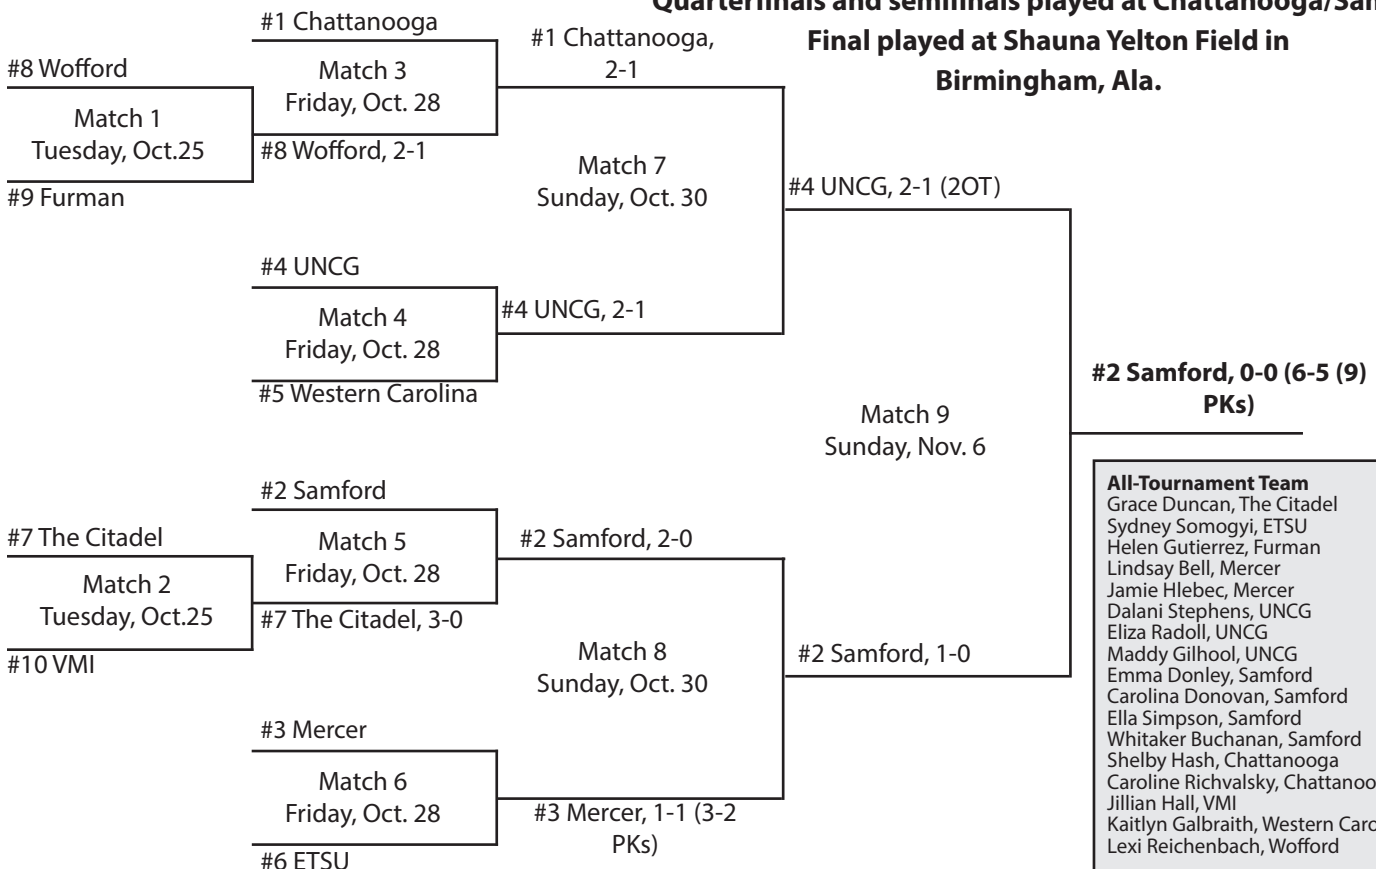

SoCon honors

Player of the Year

Shu Ohba, ETSU

Defensive Player of the Year

Maggie Shaw, Chattanooga

Coach of the Year

Gavin McKinney, Chattanooga

Freshman of the Year

Jada Moorman, Mercer

All-Conference First Team

F – Suzuka Yosue, The Citadel
F – Jada Moorman, Mercer
F – Taylor Yount, Samford
F – Isabella Demarco, Western Carolina
M – Nieva Gaither, Furman
M – Gabi Santora, UNCG
M – Mackenzie Smith, Chattanooga
D – Parker Sikora, UNCG
D – Kylie Gazza, Samford
D – Maggie Shaw, Chattanooga
GK – Shu Ohba, ETSU

All-Conference Second Team

F – Nicole Icen, Mercer
F – Clarissa Salinas, Chattanooga
F – Maggie Lloyd, Western Carolina
M – Shania Diaz, Furman
M – Ciara Whitely, Mercer
M – Whitaker Buchanan, Samford
M – Birna Jóhannsdóttir, Chattanooga
D – Kylie Buchanan, Mercer
D – Chloe Lausell, UNCG
D – Avery Catlett, Chattanooga
GK – Caroline Ekern, Chattanooga

All-Freshman Team

Elisa Fuentes, The Citadel
Celeste Nader, The Citadel
Lindsay Bell, Mercer
Jada Moorman, Mercer
Emma Malone, UNCG
Caroline Ekern, Chattanooga
Zoey Mize, Chattanooga
Caroline Richvalsy, Chattanooga
Clarissa Salinas, Chattanooga
Isabella Demarco, Western Carolina
Ava Robitaille, Western Carolina
Ansley Elizalde, Wofford

First-round played at higher seeds

Quarterfinals and semifinals played at Chattanooga/Samford

Final played at Shauna Yelton Field in Birmingham, Ala.

All-Tournament Team

Grace Duncan, The Citadel
Sydney Somogyi, ETSU
Helen Gutierrez, Furman
Lindsay Bell, Mercer
Jamie Hlebec, Mercer
Dalani Stephens, UNCG
Eliza Radoll, UNCG
Maddy Gilhool, UNCG
Emma Donley, Samford
Carolina Donovan, Samford
Ella Simpson, Samford
Whitaker Buchanan, Samford
Shelby Hash, Chattanooga
Caroline Richvalsky, Chattanooga
Jillian Hall, VMI
Kaitlyn Galbraith, Western Carolina
Lexi Reichenbach, Wofford

Pinnacle Award

Mary Raymond, Samford