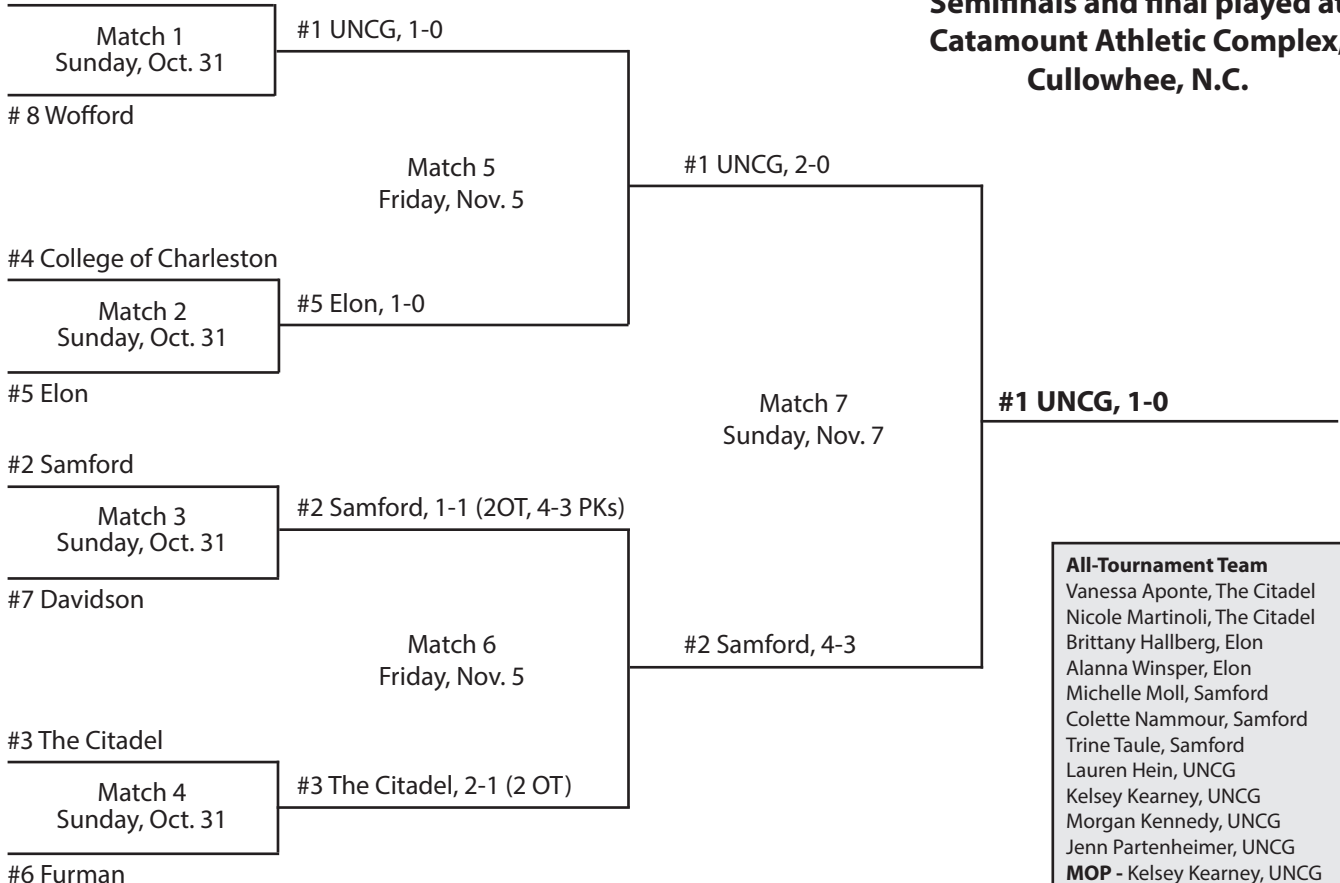

SoCon honors

Player of the Year

Mariana Garcia, The Citadel

Coach of the Year

Bob Winch, The Citadel

Freshman of the Year

Mariana Garcia, The Citadel

All-Conference First Team

F Martha Hall, Furman
F Tabitha Padgett, UNCG
F Donna-Kay Henry, Chattanooga
F Sara Wilkinson, Samford
MF Mariana Garcia, The Citadel
MF Cat Barnekow, UNCG
MF Jenn Partenheimer, UNCG
D Katie Evans, UNCG
D Leah Leppert, Samford
D Colette Nammour, Samford
GK Kelsey Kearney, UNCG

All-Conference Second Team

F Nicole Levermann, The Citadel
F Brittany Hallberg, Elon
F Kristen Schmidbauer, UNCG
MF Sarah Schaidle, College of Charleston
MF Allison Drutchas, Davidson
MF Rachel Shelnutt, Furman
MF Paige Lanter, Samford
D Hannah Gmerek, College of Charleston
D Amanda Flink, Davidson
D Ashley Creavalle, Furman
GK Alyssa Whitehead, Samford

All-Freshman Team

Vanessa Aponte, The Citadel
Mariana Garcia, The Citadel
Nicole Levermann, The Citadel
Chelsea Stark, Elon
Dee Makris, Furman
Catie Moore, Furman
Morgan Kennedy, UNCG
Kristen Schmidbauer, UNCG
Stine Schoening, UNCG
Trine Taule, Samford
Brittany Gendron, Western Carolina

#1 UNCG

First-round matches played at higher seed;
Semifinals and final played at
Catamount Athletic Complex,
Cullowhee, N.C.

All-Tournament Team
Vanessa Aponte, The Citadel
Nicole Martinoli, The Citadel
Brittany Hallberg, Elon
Alanna Winsper, Elon
Michelle Moll, Samford
Colette Nammour, Samford
Trine Taule, Samford
Lauren Hein, UNCG
Kelsey Kearney, UNCG
Morgan Kennedy, UNCG
Jenn Partenheimer, UNCG
MOP - Kelsey Kearney, UNCG