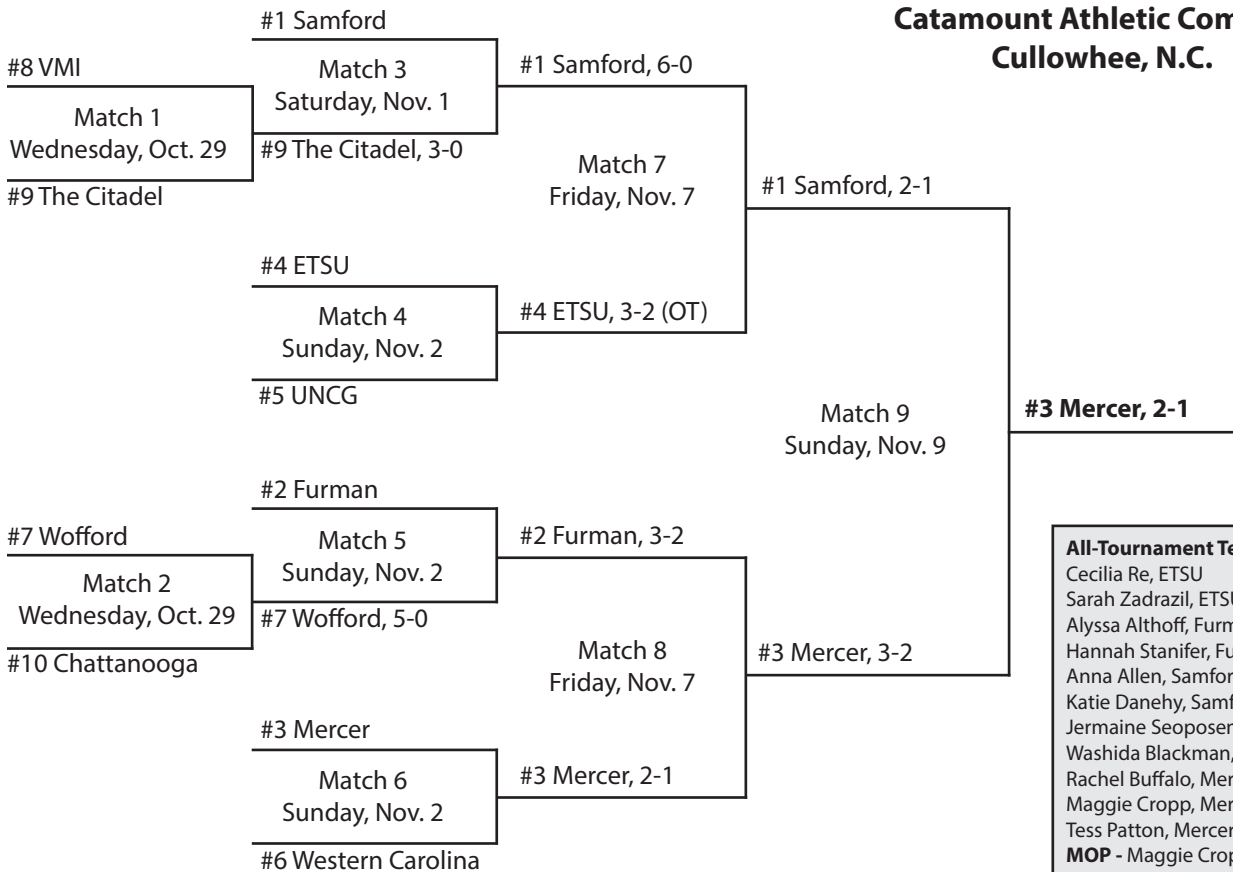

SoCon honors			
Player of the Year	Defensive Player of the Year	Coach of the Year	Freshman of the Year
Stephanie DeVita, Furman	Catie Moore, Furman	Todd Yelton, Samford	Garazi Murua, ETSU
All-Conference First Team	All-Conference Second Team	All-Freshman Team	
F Hannah Short, ETSU	F Jamie Alexander, Furman	Mady Riegel, The Citadel	
F Carlie Couch, Furman	F Washida Blackman, Mercer	Garazi Murua, ETSU	
F Chesney White, UNCG	F Malcanisha Kelley, Samford	Paola Roversi, ETSU	
F Jermaine Seoposenwe, Samford	MF Vanessa Aponte, The Citadel	Molly Dwyer, Furman	
MF Sarah Zadrazil, ETSU	MF Lauren Gassie, Mercer	Rachel Shah, Furman	
MF Stephanie DeVita, Furman	MF Rebecca Burrows, UNCG	Chloe Buehler, UNCG	
MF India Robinson, Furman	D Sarah Daane, Mercer	Anna Maddox, Samford	
D Jasmin Dutton, ETSU	D Georgia Brown, UNCG	Virginia McNeil, Samford	
D Catie Moore, Furman	D Christina White, Western Carolina	Chandler Arrowood, Western Carolina	
D Anna Allen, Samford	GK Rose Hull, Furman	Rachel Fenner, Wofford	
GK Maggie Cropp, Mercer	GK Anna Maddox, Samford	Hannah Washko, Wofford	

**First-round, quarterfinals played at higher seed;
Semifinals and final played at
Catamount Athletic Complex,
Cullowhee, N.C.**

All-Tournament Team
Cecilia Re, ETSU
Sarah Zadrazil, ETSU
Alyssa Althoff, Furman
Hannah Stanifer, Furman
Anna Allen, Samford
Katie Danehy, Samford
Jermaine Seoposenwe, Samford
Washida Blackman, Mercer
Rachel Buffalo, Mercer
Maggie Cropp, Mercer
Tess Patton, Mercer
MOP - Maggie Cropp, Mercer