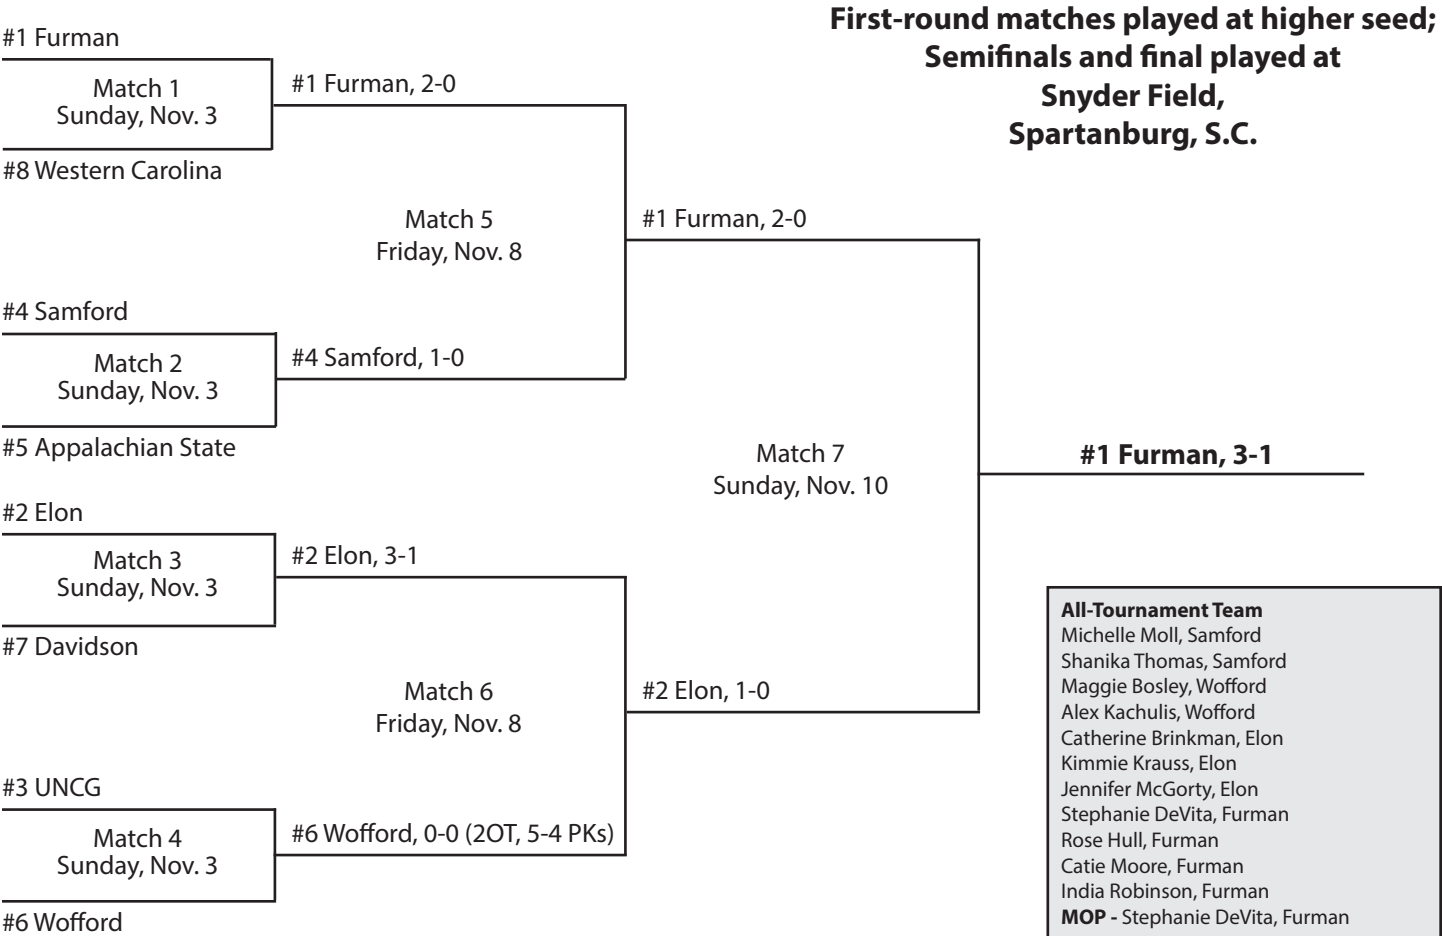

SoCon honors

Player of the Year Nicole Dennion, Elon	Coach of the Year Andrew Burr, Furman	Freshman of the Year Carlie Couch, Furman
All-Conference First Team F Nicole Dennion, Elon F Carlie Couch, Furman F Stephanie DeVita, Furman F Malcanisha Kelley, Samford MF India Robinson, Furman MF Michelle Moll, Samford MF Trine Taule, Samford D Olivia Mackey, Elon D Catie Moore, Furman D Maggie Bosley, Wofford GK Rose Hull, Furman	All-Conference Second Team F Samantha Childress, Appalachian State F Julia Holz, Appalachian State F Jamie Alexander, Furman F Chloe Brackett, Wofford MF Chelsey Stark, Elon MF Nora El-Shami, Georgia Southern MF Chesney White, UNCG D Kimmie Krauss, Elon D Rebecca Burrows, UNCG D Molly Pittman, Samford GK Kimberly Cohn, Wofford	All-Freshman Team Jane Cline, Appalachian State Jaclyn Nieradka, Appalachian State Lea Raedle, The Citadel Ashley Finke, Davidson Erin Tanhauser, Elon Carlie Couch, Furman Georgia Brown, UNCG Rebecca Burrows, UNCG Malcanisha Kelley, Samford Molly Pittman, Samford Tanner Kaplan, Wofford

All-Tournament Team
Michelle Moll, Samford
Shanika Thomas, Samford
Maggie Bosley, Wofford
Alex Kachulis, Wofford
Catherine Brinkman, Elon
Kimmie Krauss, Elon
Jennifer McGorty, Elon
Stephanie DeVita, Furman
Rose Hull, Furman
Catie Moore, Furman
India Robinson, Furman
MOP - Stephanie DeVita, Furman