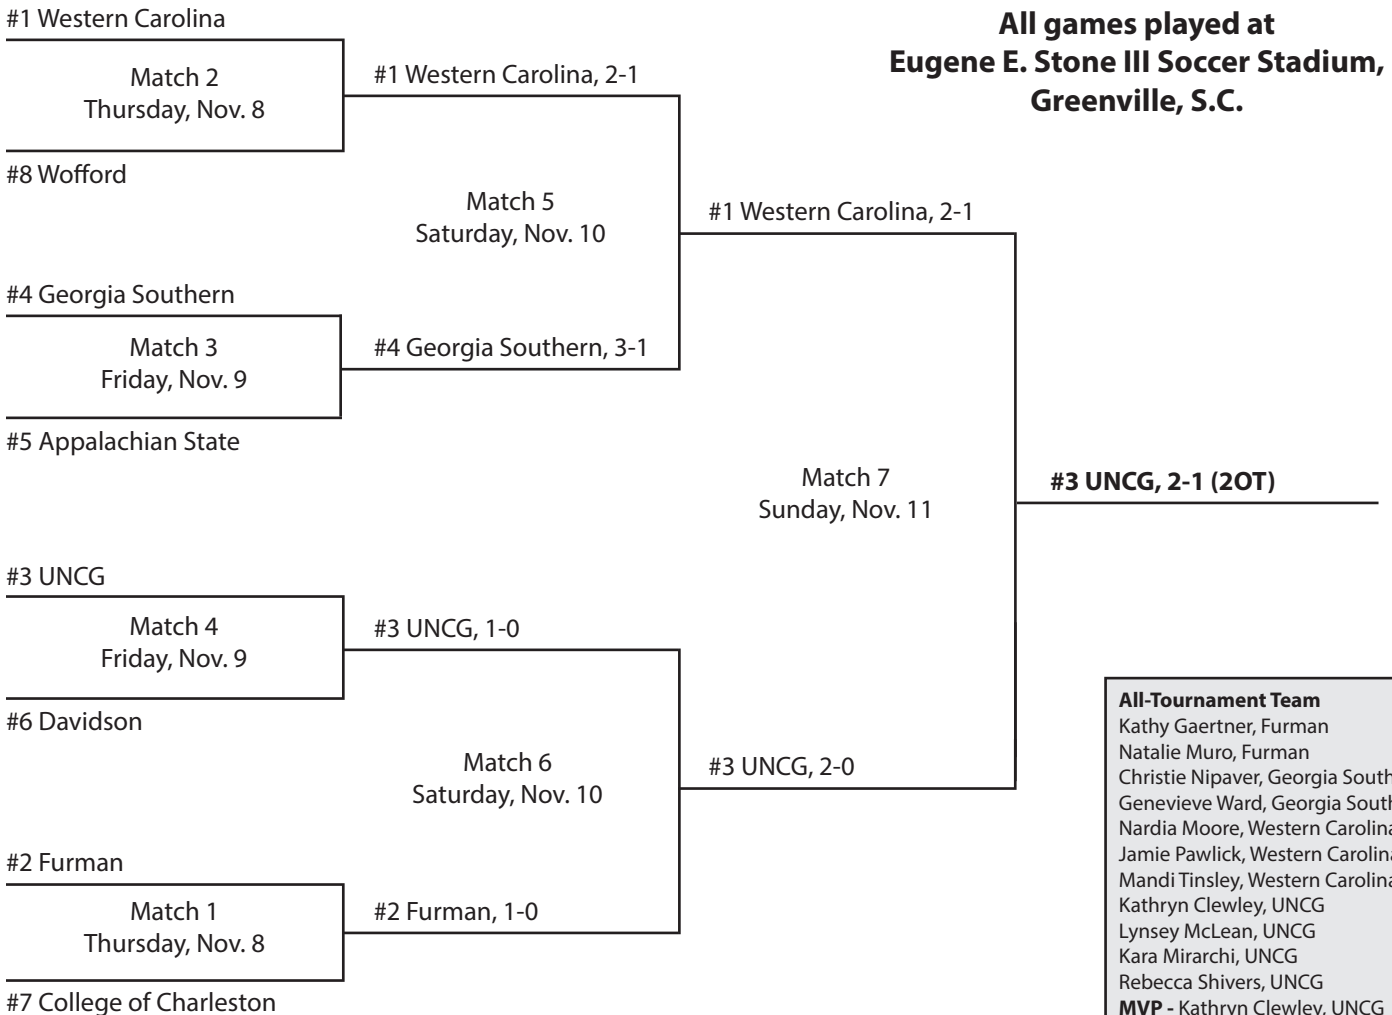

2001 FINAL SUMMARY

STANDINGS	CONFERENCE						OVERALL					
	W	L	T	Pct	GF	GA	W	L	T	Pct	GF	GA
UNCG	8	2	0	.800	38	8	15	8	0	.652	56	30
Western Carolina	8	2	0	.800	26	8	16	6	0	.727	57	22
Furman	8	2	0	.800	42	7	13	7	1	.643	56	27
Georgia Southern	7	2	1	.750	26	8	12	6	1	.658	43	22
Appalachian State	6	3	1	.650	11	8	9	8	3	.525	31	23
Davidson	6	4	0	.600	27	16	7	14	0	.333	32	44
College of Charleston	4	6	0	.400	22	11	6	11	1	.361	26	21
Wofford	3	7	0	.300	11	31	4	14	0	.222	17	52
Chattanooga	2	8	0	.200	11	22	4	13	1	.250	22	48
ETSU	2	8	0	.200	13	36	3	13	1	.206	23	56
The Citadel	0	10	0	.000	4	76	3	17	0	.150	18	120

SoCon honors	All-Conference Team	Second Team
Player of the Year Lynsey McLean, UNCG	First Team F Danielle Petro, Furman F Melissa Turner, Furman F Katy Znosko, Georgia Southern F Jordan Howell, Western Carolina MF Katie Carson, Furman MF Cristina Echavarry, Furman MF Lynsey McLean, UNCG D Dawn-Marie Alfred, Appalachian State D Kaye Brownlee, Furman D Jennifer Kennedy, UNCG GK Kathryn Clewley, UNCG	Second Team F Claire Wigfall, College of Charleston F Kate Dylag, UNCG F Lauren Bramlett, Western Carolina MF Tara Maloney, Davidson MF Amanda Bernard, Georgia Southern MF Nardia Moore, Western Carolina D Penn Graves, Davidson D Lindsey Facciolo, Furman D Jamie Pawlik, Western Carolina GK Tanya Woehr, Georgia Southern GK Mandi Tinsley, Western Carolina
Coach of the Year Debbie Hensley, Western Carolina		
Freshman of the Year Cristina Echavarry, Furman		

All-Tournament Team
Kathy Gaertner, Furman
Natalie Muro, Furman
Christie Nipaver, Georgia Southern
Genevieve Ward, Georgia Southern
Nardia Moore, Western Carolina
Jamie Pawlick, Western Carolina
Mandi Tinsley, Western Carolina
Kathryn Clewley, UNCG
Lynsey McLean, UNCG
Kara Mirarchi, UNCG
Rebecca Shivers, UNCG
MVP - Kathryn Clewley, UNCG