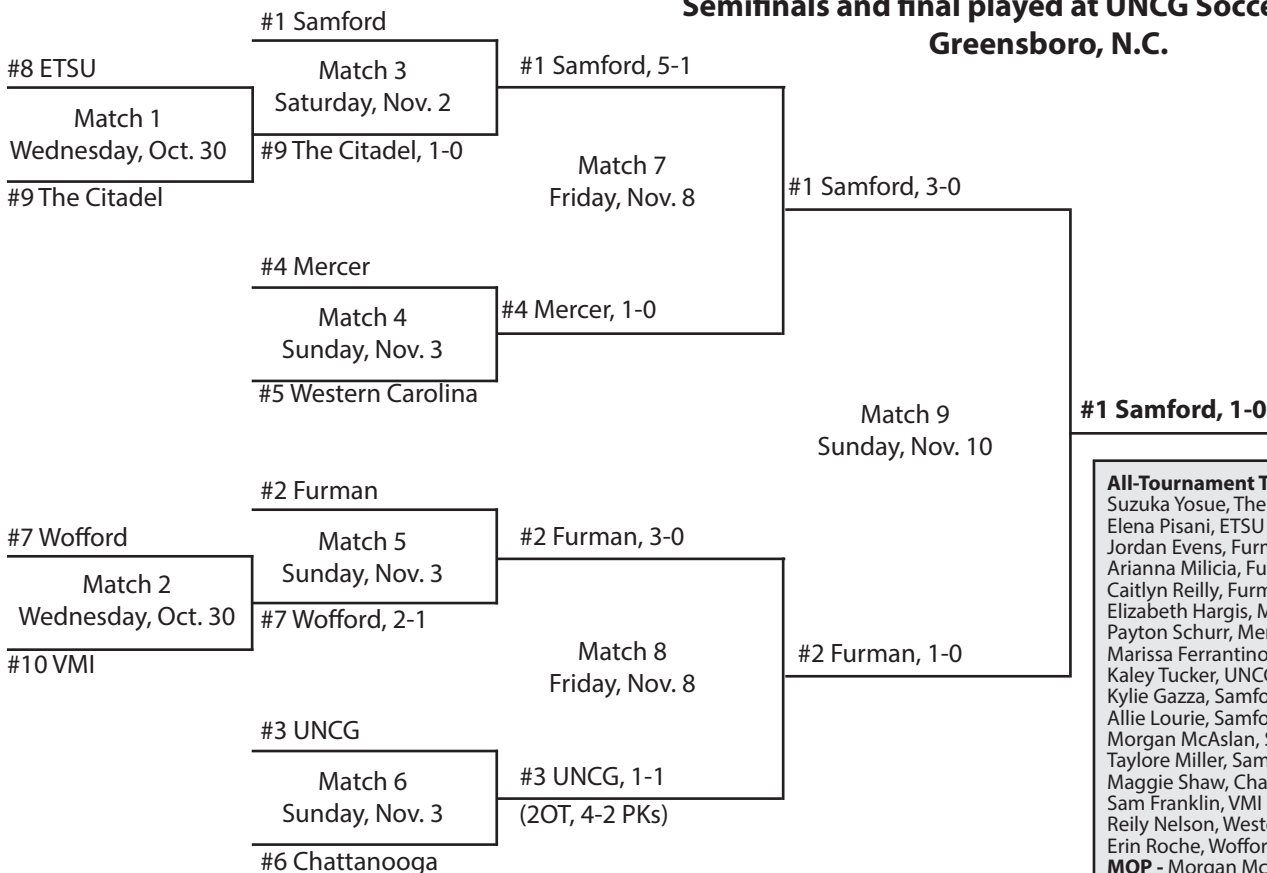

SoCon honors

Player of the Year	Defensive Player of the Year	Coach of the Year	Freshman of the Year
Nicole Icen, Mercer	Taylor Miller, Samford	Tony Economopoulos, Mercer	Jasmine Greene, Furman
All-Conference First Team	All-Conference Second Team	All-Freshman Team	
F Jasmine Greene, Furman	F Suzuka Yosue, The Citadel	Suzuka Yosue, The Citadel	
F Nicole Icen, Mercer	F Kyndal Anderson, Furman	Kyndal Anderson, Furman	
F Cienna Rideout, UNCG	F Caroline Orman, Samford	Jasmine Greene, Furman	
F Taylor Yount, Samford	MF Ciara Whitely, Mercer	Amaya Evans, Mercer	
MF Isabella Gutierrez, Furman	MF Kaley Tucker, UNCG	Nicole Icen, Mercer	
MF Abigail Zoeller, Mercer	MF Hollie Massey, Chattanooga	Ciara Whitely, Mercer	
MF Alyssa Frazier, Samford	MF Julia Winter, Western Carolina	Gabi Santora, UNCG	
D Elena Pisani, ETSU	D Erin O'Hearn, Furman	Nikki Bario, Samford	
D Lexi Orman, Samford	D Megan Delmonico, Mercer	Kyla Reynolds, Samford	
D Taylor Miller, Samford	D Kayla Campbell, UNCG	Taylor Yount, Samford	
GK Morgan McAslan, Samford	GK Kellsey Weaver, Furman	Mackenzie Smith, Chattanooga	

**First-round, quarterfinals played at higher seed;
Semifinals and final played at UNCG Soccer Stadium
Greensboro, N.C.**

All-Tournament Team
Suzuka Yosue, The Citadel
Elena Pisani, ETSU
Jordan Evens, Furman
Arianna Milicia, Furman
Caitlyn Reilly, Furman
Elizabeth Hargis, Mercer
Payton Schurr, Mercer
Marissa Ferrantino, UNCG
Kaley Tucker, UNCG
Kylie Gazza, Samford
Allie Lourie, Samford
Morgan McAslan, Samford
Taylor Miller, Samford
Maggie Shaw, Chattanooga
Sam Franklin, VMI
Reily Nelson, Western Carolina
Erin Roche, Wofford
MOP - Morgan McAslan, Samford
Pinnacle Award
Taylor Miller, Samford