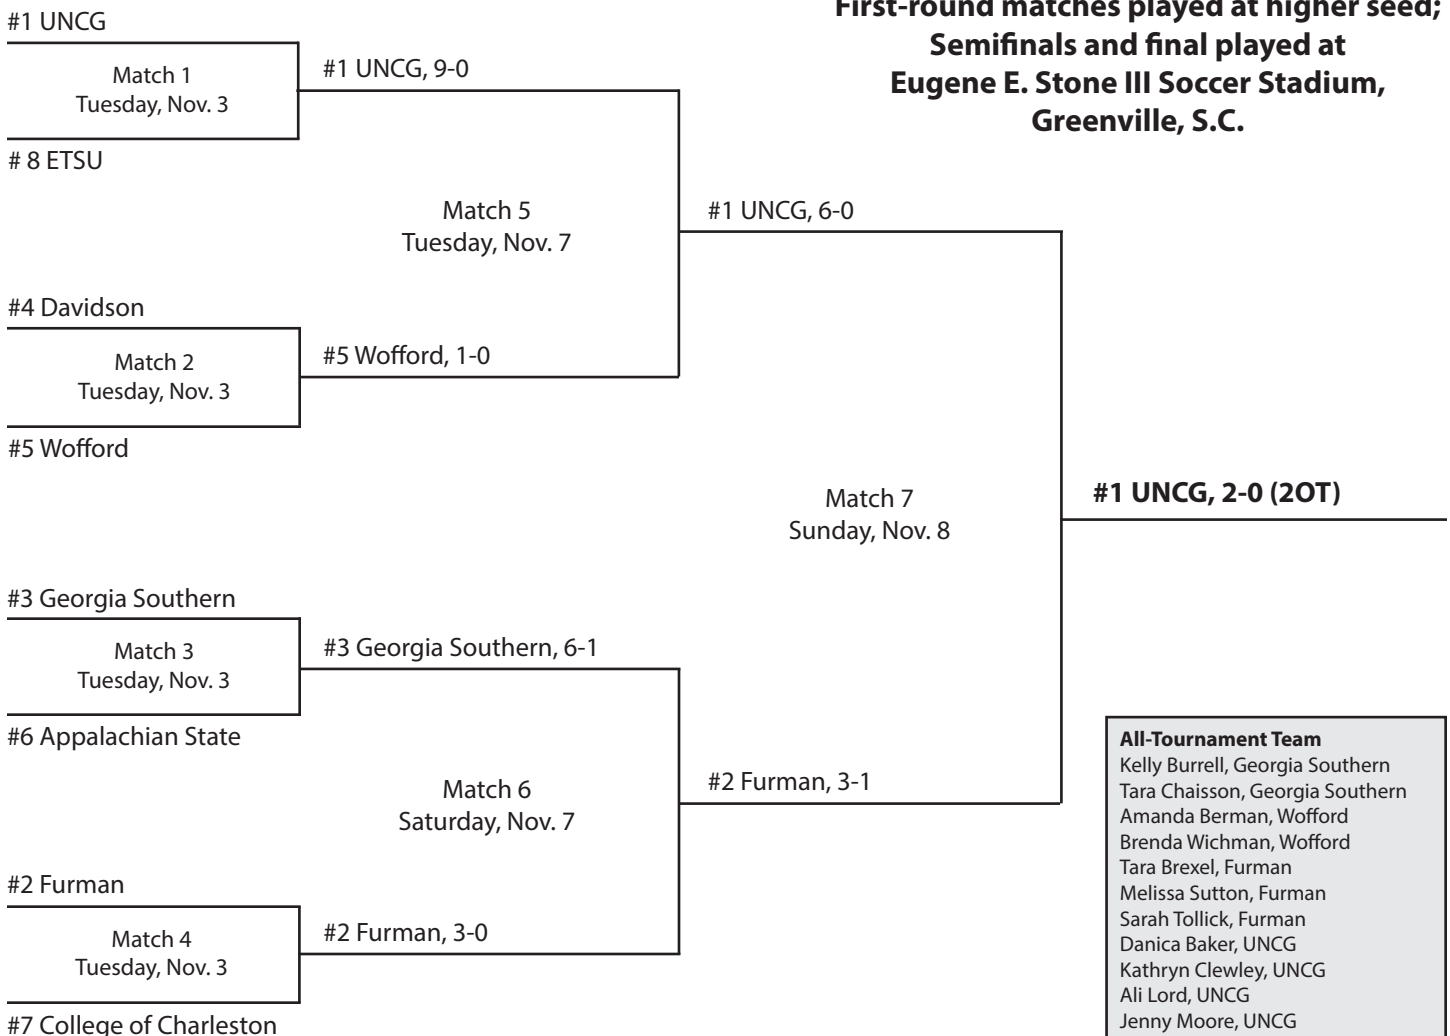

1998 FINAL SUMMARY

STANDINGS	CONFERENCE						OVERALL					
	W	L	T	Pct	GF	GA	W	L	T	Pct	GF	GA
UNCG	8	0	0	1.000	34	9	13	9	1	.586	63	40
Furman	7	1	0	.875	25	6	13	8	0	.619	53	32
Georgia Southern	5	3	0	.625	30	10	10	10	0	.500	65	37
Davidson	5	3	0	.625	15	8	7	13	0	.350	23	45
Wofford	4	4	0	.500	19	12	10	11	0	.476	43	48
Appalachian State	3	5	0	.375	13	13	7	11	0	.388	41	40
College of Charleston	3	5	0	.375	10	26	6	12	0	.333	20	49
ETSU	1	7	0	.125	7	29	5	13	1	.289	21	71
Chattanooga	0	8	0	.000	3	40	1	16	0	.059	13	70

SoCon honors	All-Conference Team	Second Team
Player of the Year Ali Lord, UNCG	First Team F Leah Versteegen, Furman F Tara Chaisson, Georgia Southern F Ali Lord, UNCG MF Kaye Brownlee, Furman	F Ginny Dye, Davidson F Robin Thirsk, Georgia Southern F Amanda Berman, Wofford
Coach of the Year Brian Lee, Furman	MF Danica Baker, UNCG MF Heidi Best, Wofford D Kelly Rennick, Davidson D Lauren Killey, Furman D Lindsey Grossman, Georgia Southern	MF Vanessa Vickrey, Georgia Southern MF Pa'tra Glavin, UNCG MF Lynsey McLean, UNCG D Katie Hand, Appalachian State D Abby Mouch, ETSU
Freshman of the Year Kaye Brownlee, Furman	GK Melissa Barnes, Furman GK Paula Domitrovits, UNCG	D Bridgett Giles, Furman GK Seana Patrick, College of Charleston

**First-round matches played at higher seed;
Semifinals and final played at
Eugene E. Stone III Soccer Stadium,
Greenville, S.C.**

All-Tournament Team
Kelly Burrell, Georgia Southern
Tara Chaisson, Georgia Southern
Amanda Berman, Wofford
Brenda Wichman, Wofford
Tara Brexel, Furman
Melissa Sutton, Furman
Sarah Tollick, Furman
Danica Baker, UNCG
Kathryn Clewley, UNCG
Ali Lord, UNCG
Jenny Moore, UNCG
MVP - Ali Lord, UNCG