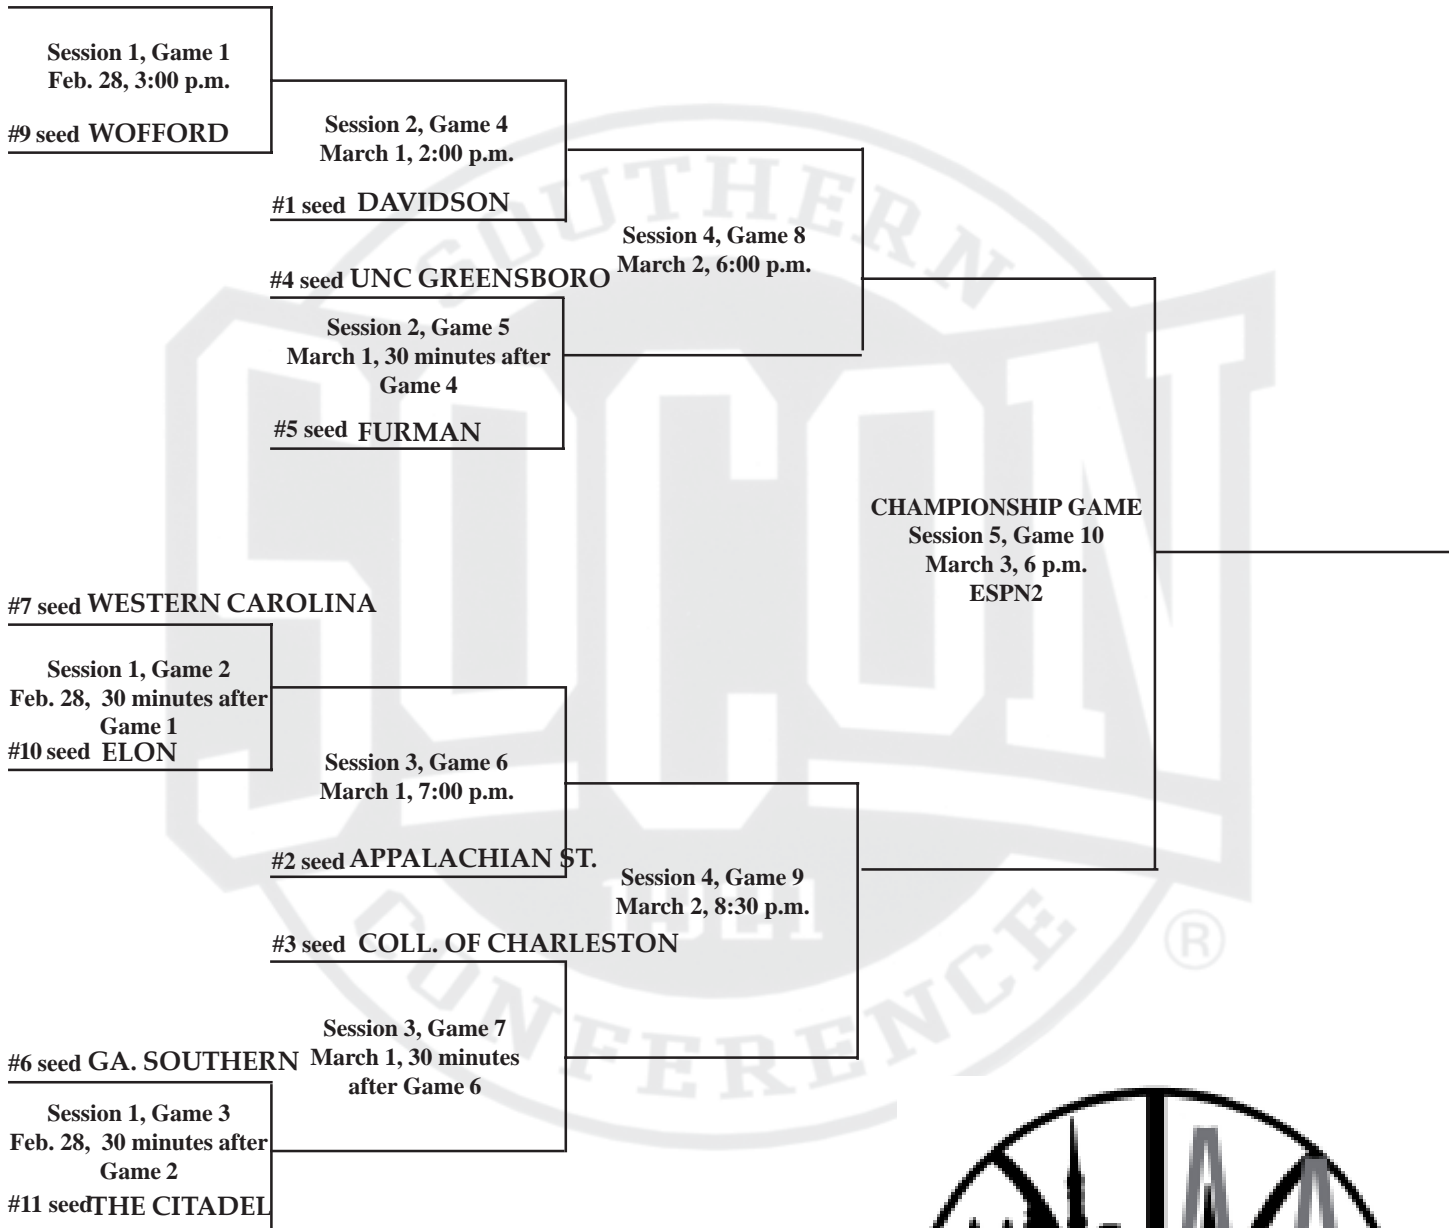

2007 Southern Conference Men's Basketball Championship

FEBRUARY 28-MARCH 3 • NORTH CHARLESTON COLISEUM • CHARLESTON, SC

#8 seed CHATTANOOGA