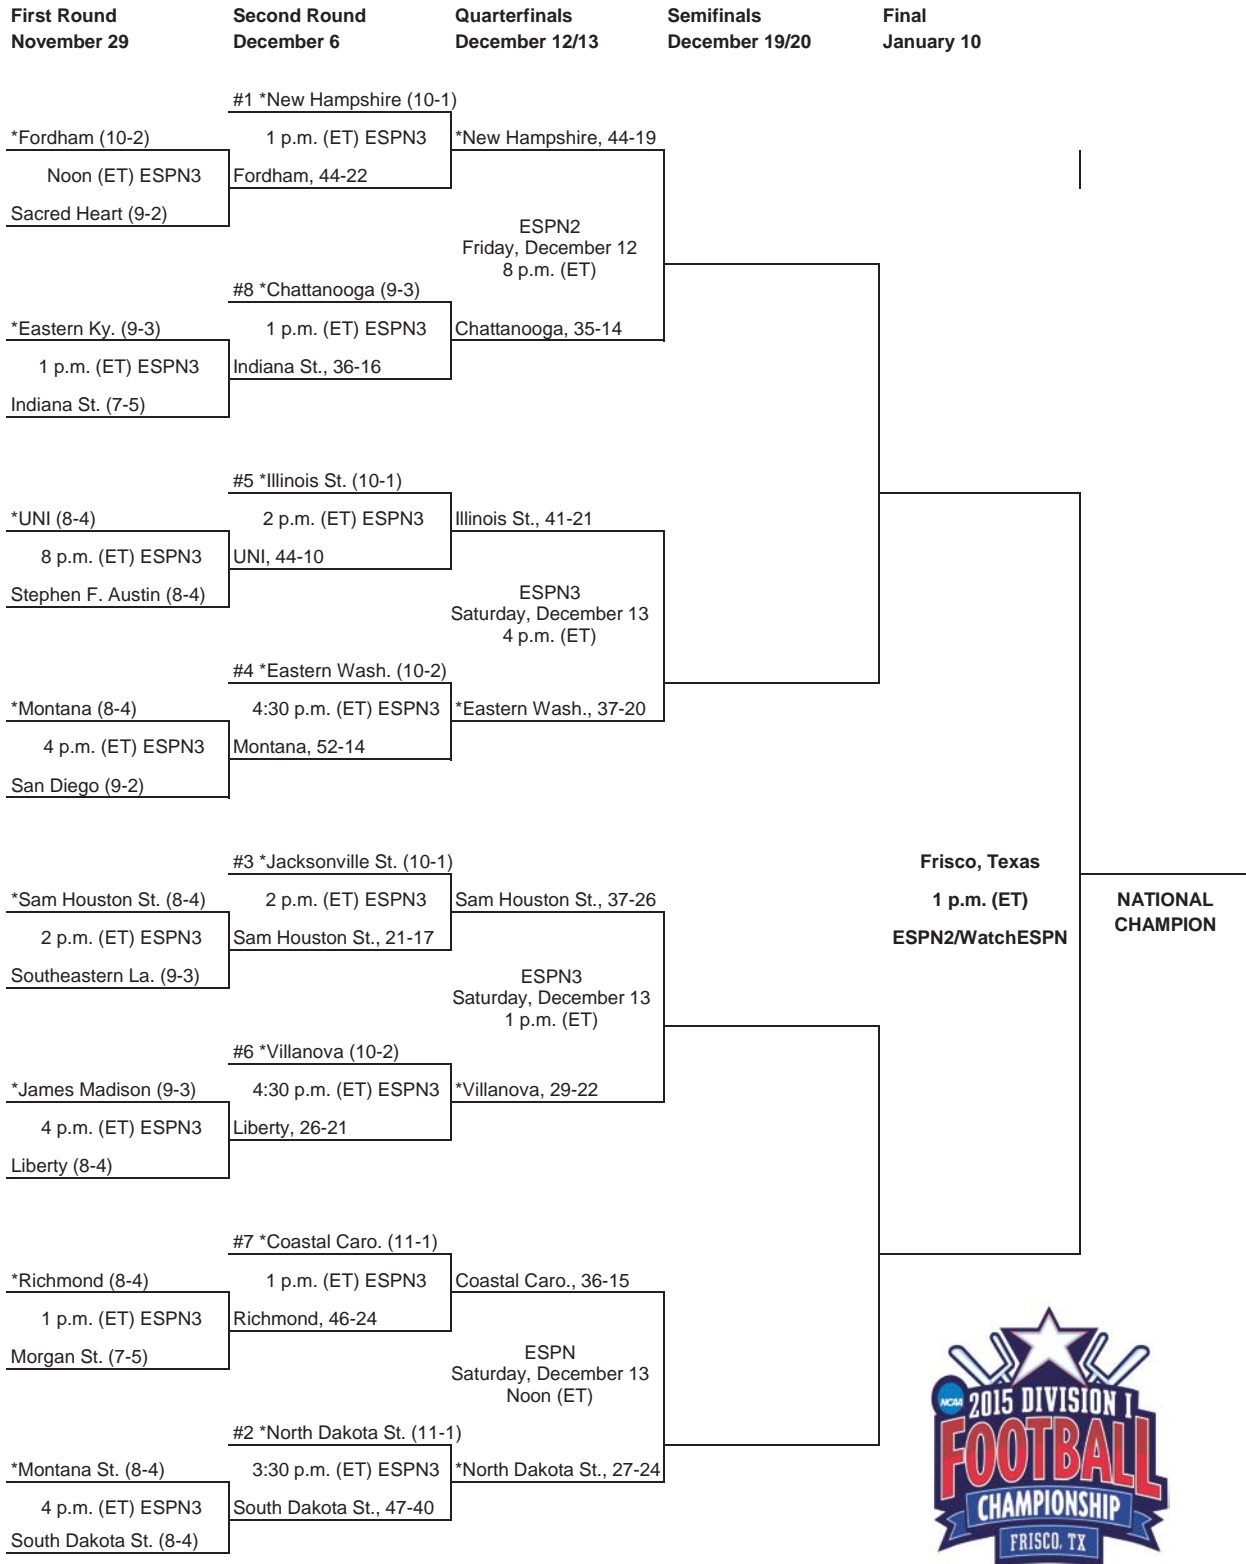

2014 NCAA Division I Football Championship

* Host Institution
All times are Eastern time. Information subject to change.
© 2014 National Collegiate Athletic Association. No commercial use without the NCAA's written permission.
The NCAA opposes all forms of sports wagering.