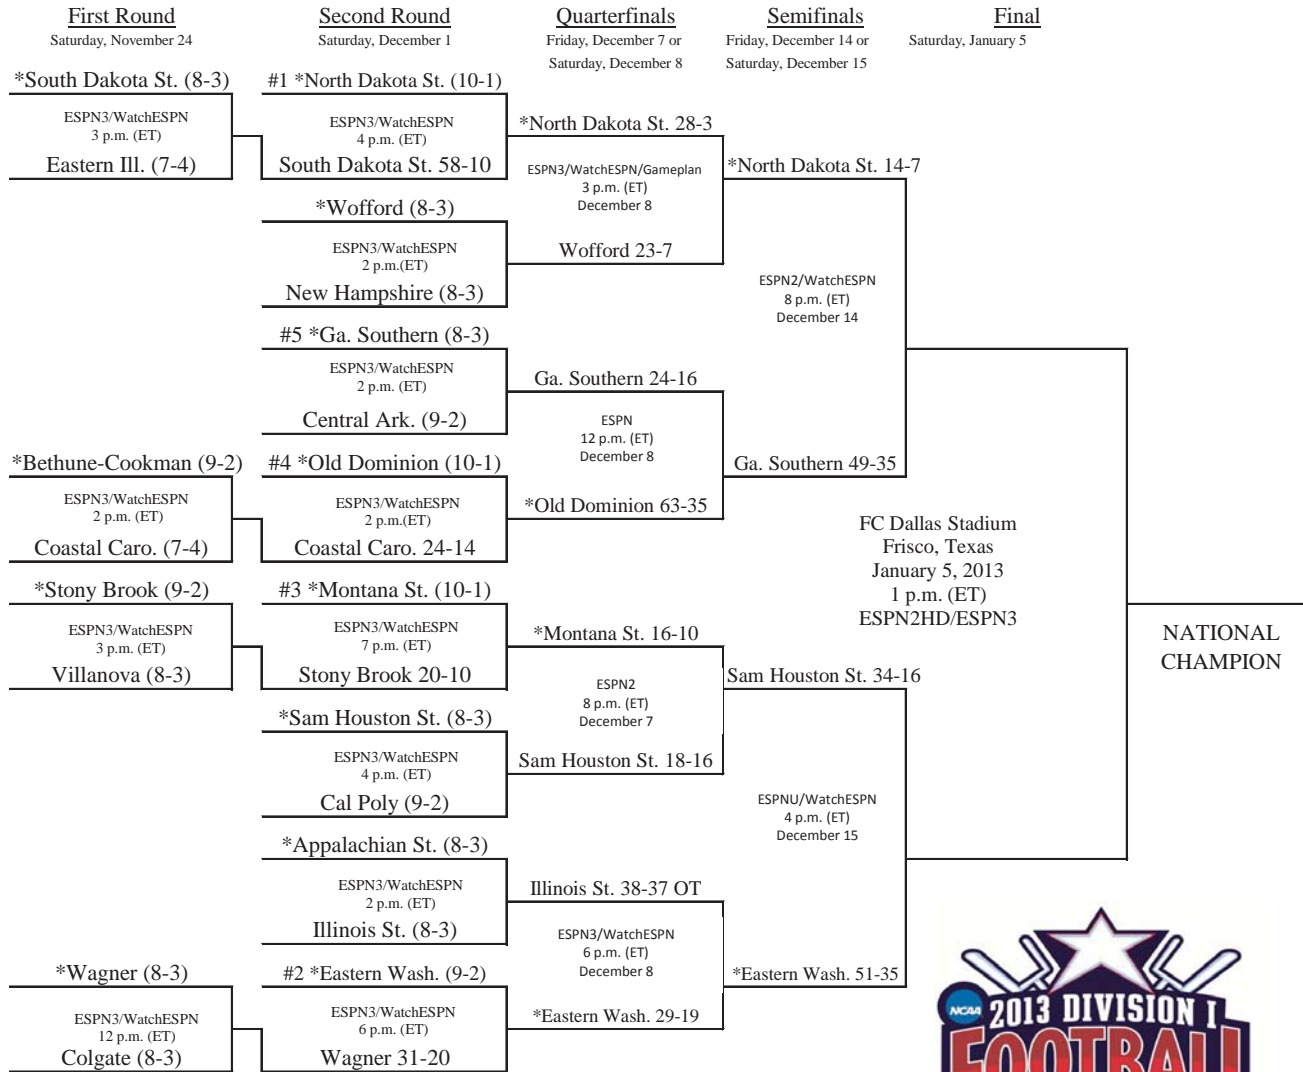

2006		
First Round	Montana State 31, FURMAN 13	Bozeman, Mont.
	APPALACHIAN STATE 45, Coastal Carolina 28	Boone, N.C.
Quarterfinal	APPALACHIAN STATE 38, Montana State 17	Boone, N.C.
Semifinals	APPALACHIAN STATE 49, Youngstown State 24	Boone, N.C.
Final	APPALACHIAN STATE 28, Massachusetts 17	Chattanooga, Tenn.

2007		
First Round	APPALACHIAN STATE 28, James Madison 27	Boone, N.C.
	WOFFORD 23, Montana 22	Missoula, Mont.
Quarterfinal	APPALACHIAN STATE 38, Eastern Washington 35	Boone, N.C.
	Richmond 21, WOFFORD 10	Spartanburg, S.C.
Semifinal	APPALACHIAN STATE 55, Richmond 35	Boone, N.C.
Final	APPALACHIAN STATE 49, Delaware 21	Chattanooga, Tenn.

2008		
First Round	APPALACHIAN STATE 37, South Carolina State 21	Boone, N.C.
	James Madison 38, WOFFORD 35	Harrisonburg, Va.
Quarterfinal	Richmond 38, APPALACHIAN STATE 10	Boone, N.C.

2009		
First Round	APPALACHIAN STATE 20, South Carolina State 13	Boone, N.C.
	Richmond 16, ELON 13	Richmond, Va.
Quarterfinal	APPALACHIAN STATE 35, Richmond 31	Richmond, Va.
Semifinal	Montana 24, APPALACHIAN STATE 17	Missoula, Mont.

2010		
First Round	GEORGIA SOUTHERN 41, South Carolina St. 16	Statesboro, Ga.
Second Round	GEORGIA SOUTHERN 31, William & Mary 15	Williamsburg, Va.
	APPALACHIAN STATE 42, W. Illinois 14	Boone, N.C.
	WOFFORD 17, Jacksonville State 14	Jacksonville, Ala.
Quarterfinal	Villanova 42, APPALACHIAN STATE 24	Boone, N.C.
	GEORGIA SOUTHERN 23, WOFFORD 20	Spartanburg, S.C.
Semifinal	Delaware 27, GEORGIA SOUTHERN 10	Newark, Del.

2011		
Second Round	GEORGIA SOUTHERN 55, Old Dominion 48	Statesboro, Ga.
	Maine 34, APPALACHIAN STATE 12	Boone, N.C.
	Northern Iowa 28, WOFFORD 21	Cedar Falls, Iowa
Quarterfinal	GEORGIA SOUTHERN 35, Maine 23	Statesboro, Ga.
Semifinal	North Dakota State 35, GEORGIA SOUTHERN 7	Fargo, N.D.

2012		
Second Round	GEORGIA SOUTHERN 24, Central Ark. 16	Statesboro, Ga.
	Illinois State 38, APPALACHIAN STATE 37 (OT)	Boone, N.C.
	WOFFORD 23, New Hampshire 7	Spartanburg, S.C.
Quarterfinal	GEORGIA SOUTHERN 49, Old Dominion 35	Norfolk, Va.
	North Dakota State 14, WOFFORD 7	Fargo, N.D.

Current SoCon Schools in the Playoffs

Team	App. Won	Lost	Pct.	Champion	Runner-up
Appalachian State 20	24	17	.585	3	0
The Citadel	3	1	.250	0	0
Elon	1	0	.000	0	0
Furman	15	17	.458	1	2
Georgia Southern*19	45	12	.790	6	2
Samford	2	2	.500	0	0
Chattanooga	1	0	.000	0	0
Western Carolina	1	3	.250	0	1
Wofford	6	5	.556	0	0

* - Georgia Southern won FCS Championships in 1985, 1986, 1989 and 1990 prior to joining the Southern Conference in 1993.

SoCon Records in the Playoffs

	Non-Conference	Overall
Opening Round*:	1-0	1-0
In Second Round:	45-22	45-22
In Quarterfinals:	25-14	29-18
In Semifinals:	12-8	16-12
In Championship Game:	8-8	8-8
All Rounds in FCS Playoffs	91-52	99-60
All Rounds Percentage	.636	.623

* - Field was expanded from 16 to 20 teams in 2010. First round of four games was added to start the playoffs.

2012 NCAA Division I Football Championship

*Denotes host institution

Refer to www.NCAA.com/fcs for more information.

NCAA/11/18/12/MDB:dl