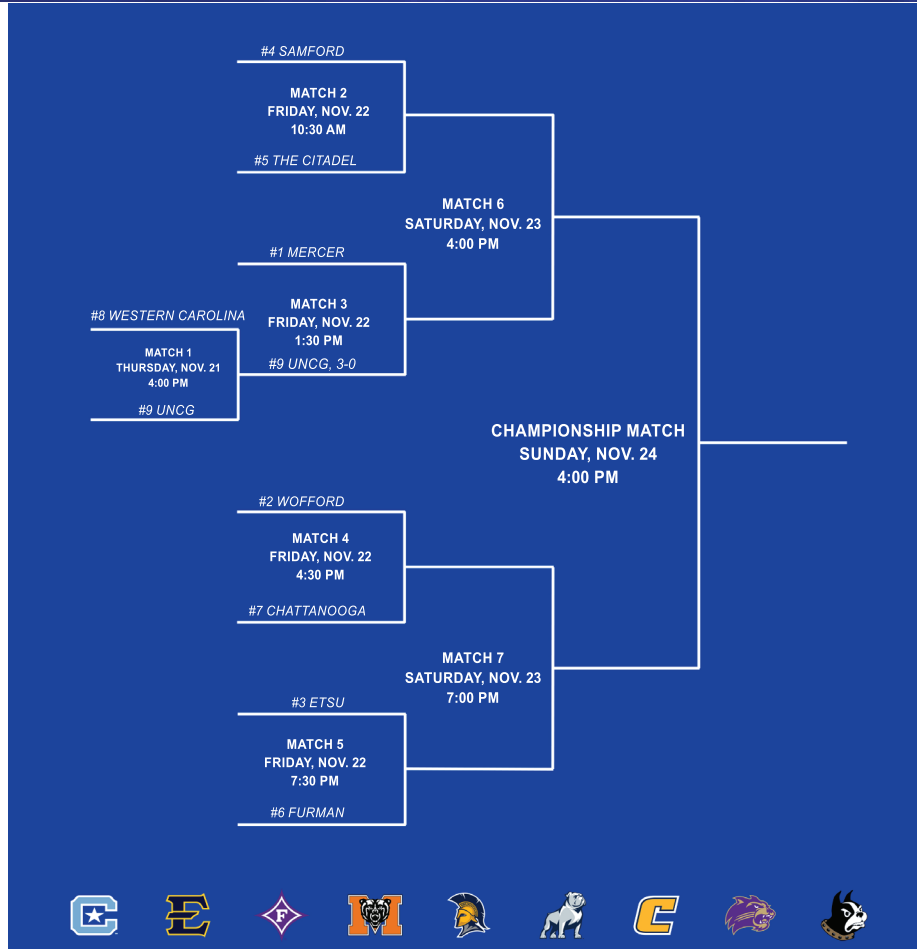

2024 Southern Conference Volleyball Championship

NOV. 21-24 • JERRY RICHARDSON INDOOR STADIUM • SPARTANBURG, S.C.

Annual Champions