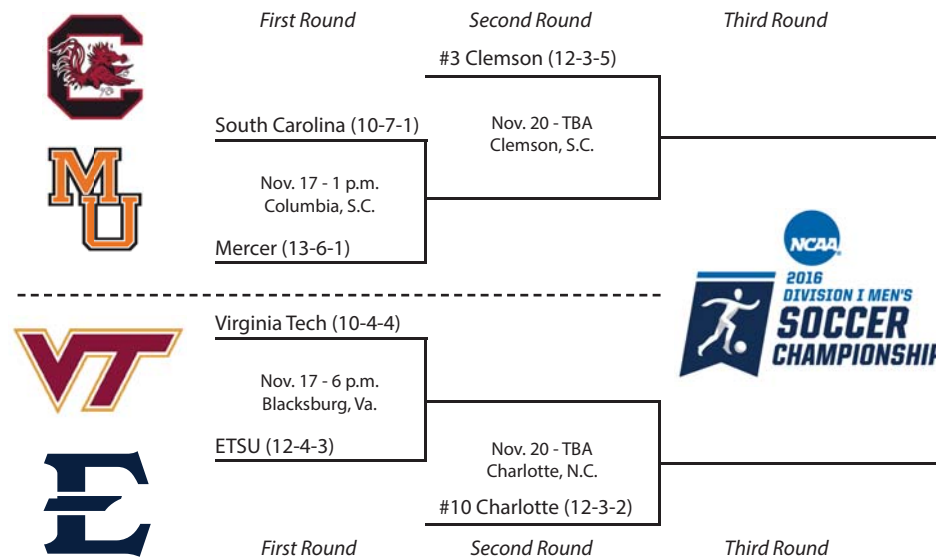

• Mercer will take on South Carolina in a rematch of an Aug. 30 contest that the Bears won 3-2 in double overtime.

• ETSU is facing Virginia Tech in an official game for the first time since 2011. The squads have met three times in the spring and preseason in the last two years.

All-Southern Conference

Player of the Year

Will Bagrou, Jr., F, Mercer

Goalkeeper of the Year

Jonny Sutherland, So., ETSU

Coach of the Year

Bo Oshoniyi, ETSU

Freshman of the Year

Joe Pickering, D, ETSU

First Team

F Fletcher Ekern, ETSU
F Lewis Hawke, Furman
F Will Bagrou, Mercer
F Damieon Thomas, UNCG
MF Serge Gomis, ETSU
MF Leeroy Maguraushe, UNCG
MF Jordan Duru, Mercer
D Chase Clack, ETSU
D Kyle McLagan, Furman
D Ian Antley, Mercer
D Conner Antley, Mercer
GK Jonny Sutherland, ETSU

Second Team

F Joao Ramalho, ETSU
F Lucas Altman, Wofford
F Matthew Aurednik, Wofford
MF Charlie Machell, ETSU
MF Marco Ortiz, Furman
MF Connor Donohue, Wofford
D Joe Pickering, ETSU
D Eric Gunnarsson, UNCG
D Kyle Nelson, Wofford
GK Jeremy Booth, Mercer
GK Joe Wichmann, Wofford

All-Freshman Team

Javier Alberto, ETSU
Joe Pickering, ETSU
Emery May, Furman
Roberto Arteaga, Mercer
Jacob Chadwell, Mercer
Casey Penland, UNCG
Lucas Altman, Wofford
Dredon Kelly, Wofford
Sam Ross, Wofford
Austin Tuggle, Wofford
Christian Womeldorph, Wofford

2016 NCAA Men's Soccer Championship College Cup • BBVA Compass Stadium • Houston, Texas • Dec. 9, 11 First Four Rounds • Campus Sites

Southern Conference Men's Soccer Championship

First round (campus sites)

Nov. 5 (Saturday)

M1: No. 4 UNCG 1, No. 5 Furman 0
M2: No. 3 Wofford 3, No. 6 VMI 1

Semifinals (Greensboro, N.C.)

Nov. 10 (Thursday)

M3: No. 1 ETSU 5, No. 4 UNCG 2
M4: No. 2 Mercer 2, No. 3 Wofford 0

Championship final (Greensboro, N.C.)

Nov. 12 (Saturday)

M5: No. 2 Mercer 0, No. 1 ETSU 0 (2OT)
(Mercer in PKs, 4-1)

All-Tournament Team

Matteo Busio, UNCG
Eric Gunnarsson, UNCG
Tanner DeFreitas, Wofford
Kyle Nelson, Wofford
Jeffrey George, ETSU
Jonny Sutherland, ETSU
Cameron Woodfin, ETSU
Ian Antley, Mercer
Airrion Blackstock, Mercer
Jeremy Booth, Mercer (Most Outstanding Player)
Trenton Whitely, Mercer

Pinnacle Award (highest cumulative GPA among championship-eligible student-athletes on winning team)

Jake Mezei, Mercer