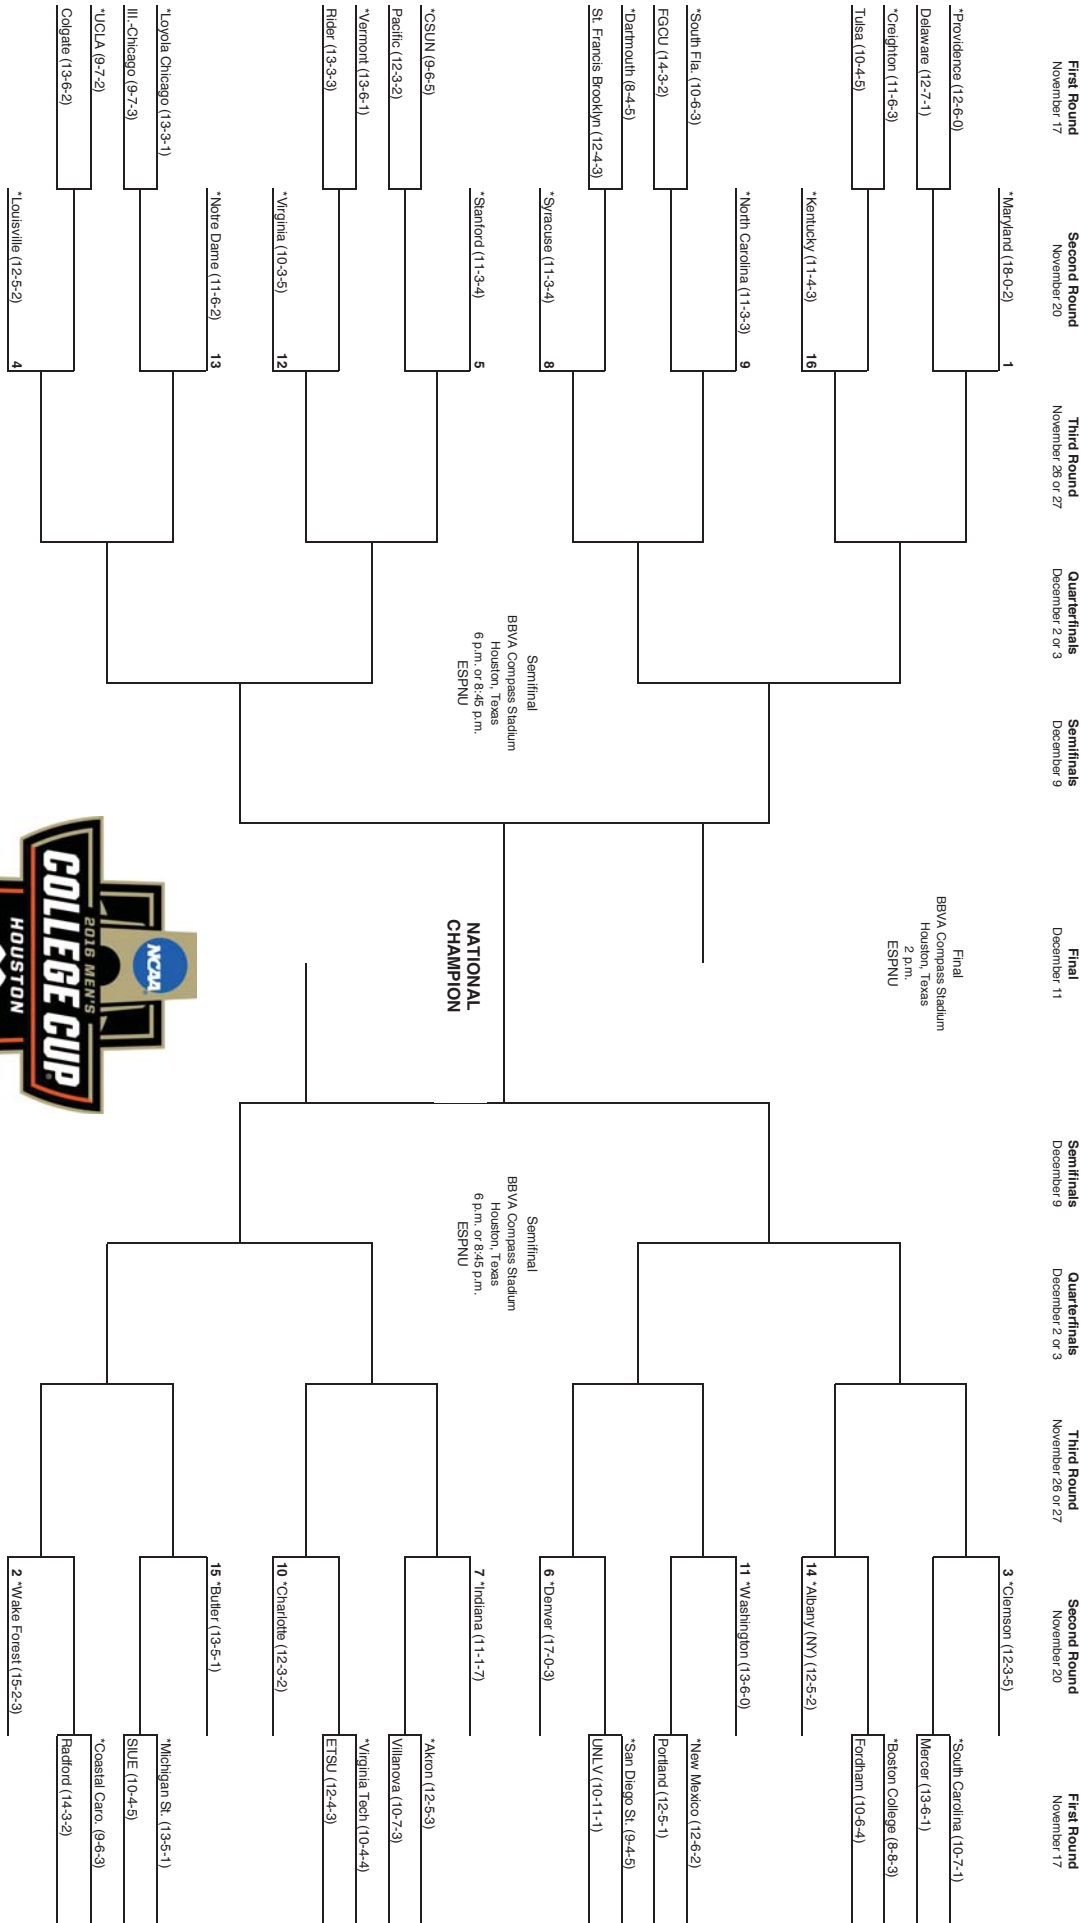

2016 NCAA Division I Men's SOCCER CHAMPIONSHIP

NATIONAL CHAMPION