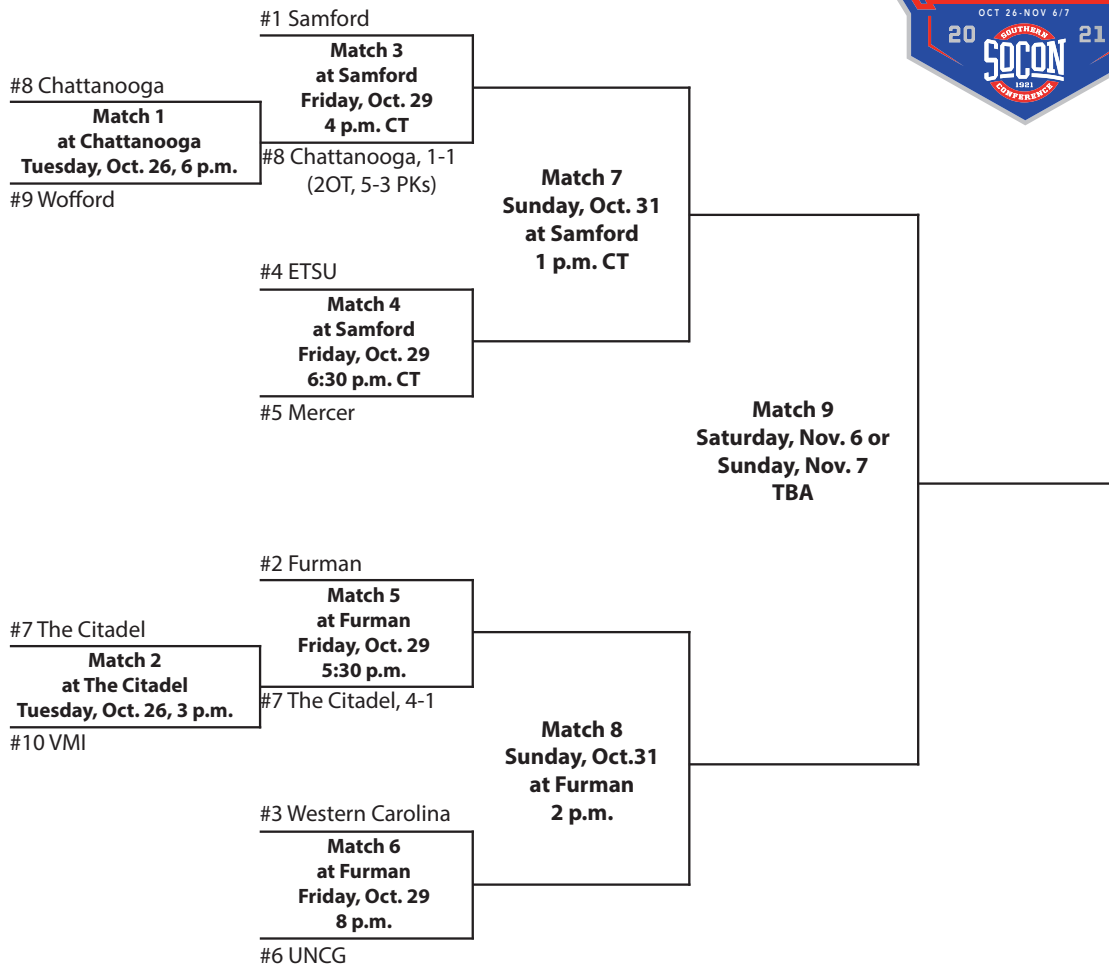

SOUTHERN CONFERENCE WOMEN'S SOCCER CHAMPIONSHIP

Campus Sites / Oct 26-Nov. 6/7, 2021

Note: All times Eastern unless otherwise noted.