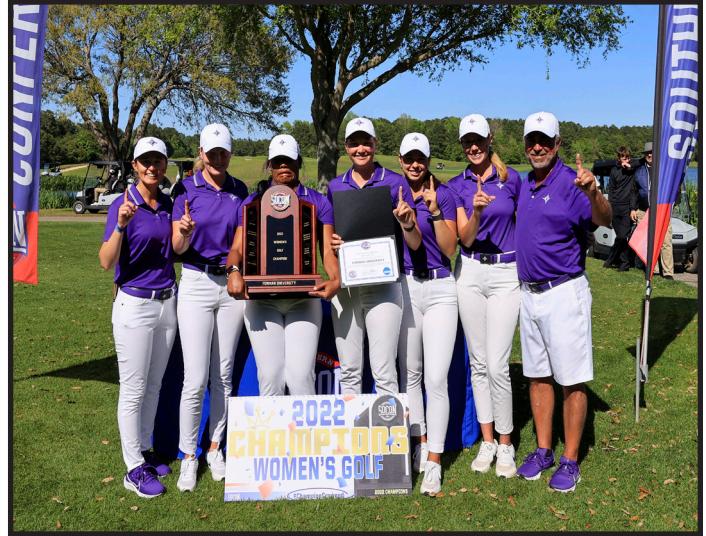

Name, School	R1	R2	R3	Total	+/- Par
1. Dorota Zalewska, UTC	71	73	71	215	-1
2. Becca Earl, WOF	77	67	72	216	E
3. Hollie Muse, ETSU	73	75	72	220	+4
4. Sophia Burnett, FUR	70	72	79	221	+5
5. Elizabeth Lohbauer, WCU	75	75	73	223	+7
Sera Hasegawa, ETSU	71	79	73	223	+7
Kate Song, MER	72	75	76	223	+7
8. Sarah-Eve Rhéaume, FUR	75	75	74	224	+8
9. Esme Hamilton, UTC	73	77	75	225	+9
Anna Morgan, FUR	71	79	75	225	+9
11. Kelley Topiwala, SAM	76	76	74	226	+10
Nicole Amos, WOF	74	73	79	226	+10
13. Sophie Membrino, SAM	74	78	76	228	+12
Lindsey Hollis, WOF	75	76	77	228	+12
15. Carol Pyon, MER	76	82	71	229	+13
Victoria Ladd, WCU	77	76	76	229	+13
17. Eujin Pyon, MER	75	78	77	230	+14
Tara Bettie, UNCG	73	80	77	230	+14
19. Ava Romfo, UNCG	76	80	75	231	+15
Hailey Katona, MER	74	78	79	231	+15
21. Carolina Hortian, UTC	79	79	74	232	+16
Grace Holcomb, UNCG	80	73	79	232	+16
Kayleigh Baker, WCU	77	71	84	232	+16
24. Maggie Jackson, WOF	76	78	79	233	+17
Mikayla Dubnik, MER	72	81	80	233	+17
Megan Ikeda, CIT	75	74	84	233	+17
27. Bailey Dunstan, SAM	83	76	75	234	+18
28. Sophie Bert, ETSU	76	79	82	237	+21
29. Kyra Cox, FUR	83	80	75	238	+22
Alex Crafton, ETSU	81	81	76	238	+22
Megan Docherty, UTC	78	82	78	238	+22
Victoria Cook, UNCG	81	78	79	238	+22
Savannah Hylton, FUR	77	77	84	238	+22
34. Madison Isaacson, WCU	79	84	76	239	+23
Hailey Joy, UNCG	75	85	79	239	+23
36. Christian Williams, SAM	78	78	84	240	+24
37. Grace Chin, ETSU	76	82	83	241	+25
38. Mary Kate Horton, SAM	83	76	86	245	+29
39. Paige Gilstrap, CIT	78	86	83	247	+31
40. Sarah Smith, CIT	82	85	84	251	+35
Kaitlyn Wingnean, WCU	75	90	86	251	+35
42. Speedy Kent, WOF	79	90	84	253	+37
43. Mirabella Calabrese, CIT	84	90	90	264	+48
44. Lauren Sommerfeld, CIT	86	94	88	268	+52

Furman won the Southern Conference Women's Golf Championship in 2022. The Paladins have won six of the last seven titles.

2022 SoCon individual awards

Player of the Year

Anna Morgan, Furman

Freshman of the Year

Sera Hasegawa, ETSU

Coach of the Year

Angie Ridgeway, Wofford

Pinnacle Award Winner

Anna Morgan, Furman

All-Southern Conference Team

Sera Hasegawa, Fr., ETSU
Hollie Muse, Sr., ETSU
Sophia Burnett, So., Furman
Anna Morgan, Jr., Furman
Sarah-Eve Rheau, Sr., Furman
Kate Song, Fr., Mercer
Tara Bettie, Gr., UNCG
Esme Hamilton, Jr., Chattanooga
Dorota Zalewska, Jr., Chattanooga
Becca Earl, Sr., Wofford

All-Freshman Team

Sophie Bert, ETSU
Sera Hasegawa, ETSU
Mikayla Dubnik, Mercer
Kate Song, Mercer
Elizabeth Lohbauer, Western Carolina