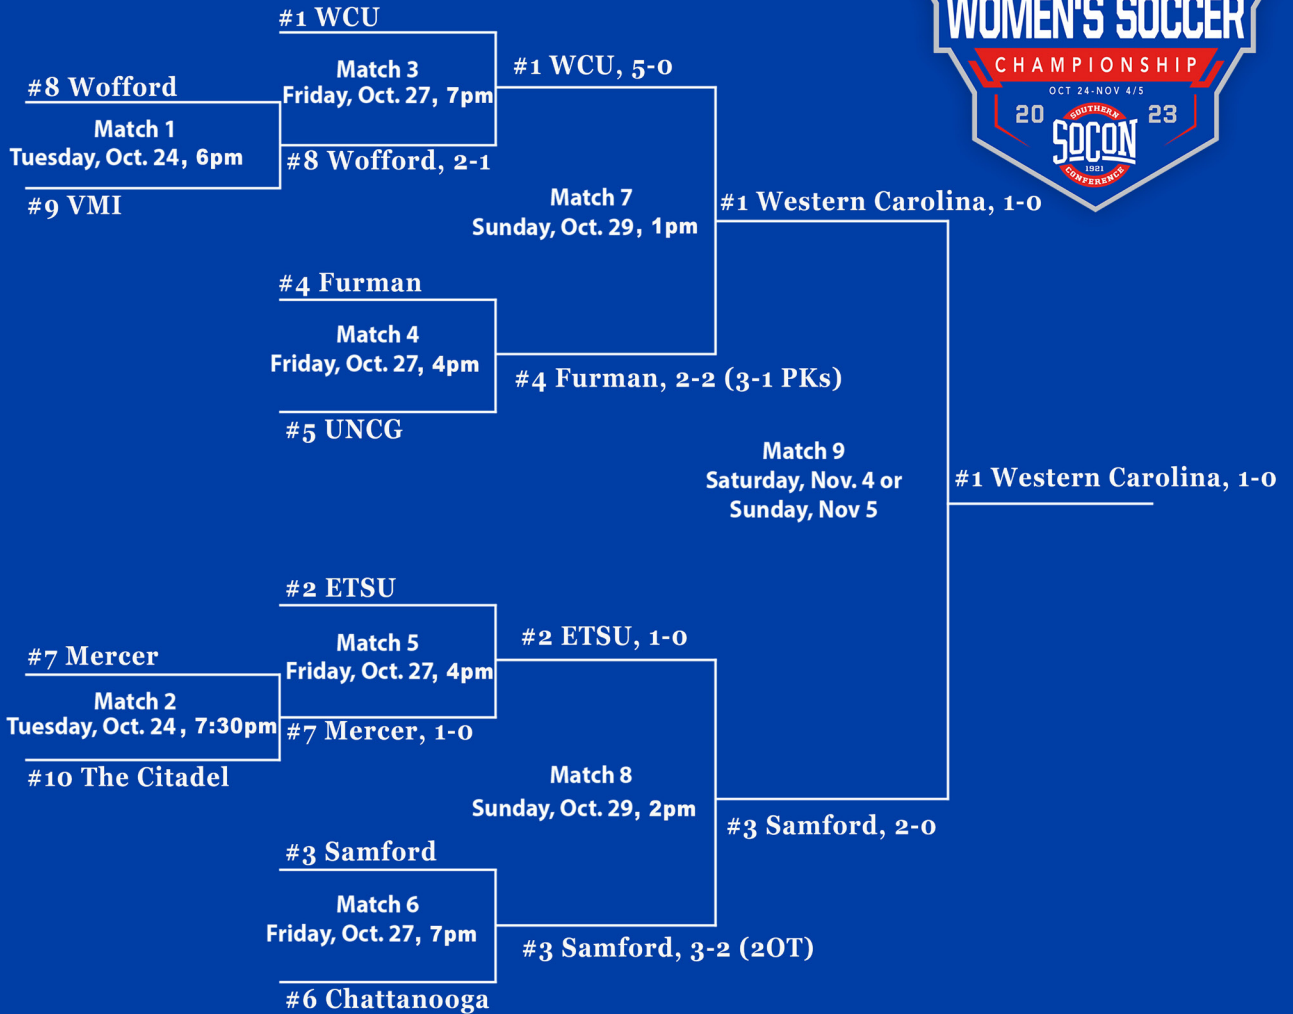

THE SOUTHERN CONFERENCE

WOMEN'S SOCCER CHAMPIONSHIP

Campus Sites / Oct. 24 - Nov. 4/5, 2023

ACTIVE CAREER LEADERS

Points

1. 67 Taylor Yount, SAM
2. 59 Kendall Cook, MER
3. 55 Nieva Gaither, FUR
4. 55 Kyla Reynolds, SAM
5. 45 Jada Moorman, MER

Goals

1. 27 Taylor Yount, SAM
2. 24 Kyla Reynolds, SAM
3. 19 Kendall Cook, MER
4. 18 Jada Moorman, MER
5. 17 Nieva Gaither, FUR

Assists

1. 21 Nieva Gaither, FUR
2. 21 Kendall Cook, MER
3. 16 Naya Marcil, WCU
4. 13 Gabi Santora, UNCG
5. 13 Taylor Yount, SAM

Game-Winning Goals

1. 9 Kyla Reynolds, SAM
2. 9 Jada Moorman, MER
3. 6 Kendall Cook, MER
4. 6 Mary Raymond, SAM
5. 5 Taylor Yount, SAM
6. 5 Nieva Gaither, FUR
7. 5 Hannah Farr, FUR
8. 5 Mackenzie Smith, UTC
9. 5 Birna Johannsdottir, UTC

Goals Against Average (Min. 2000 Minutes)

- 1.03 Lindsay Bell, MER
- 1.09 Jess Newton, CIT
- 1.14 Leanne Trudel, WCU
- 1.15 Caroline Ekern, UTC
- 1.21 Addison Corn, FUR

Saves

1. 383 Jillian Hall, VMI
2. 218 Addison Corn, FUR
3. 173 Jess Newton, CIT
4. 172 Caroline Doss, WOF
5. 158 Lindsay Bell, MER

Wins

1. 24 Addison Corn, FUR
2. 19 Abby Buchholz, UNCG
3. 19 Lindsay Bell, MER
4. 17 Jess Newton, CIT
5. 17 Caroline Ekern, UTC

Shutouts

1. 12 Lindsay Bell, MER
2. 11 Jess Newton, CIT
3. 11 Ashton Blair, ETSU
4. 10 Abby Buchholz, UNCG
5. 10 Caroline Ekern, UTC
6. 10 Leanne Trudel, WCU

Saves Per Game (Min. 10 Games)

- 6.72 Jillian Hall, VMI
- 4.47 Nora Sampson, CIT
- 4.22 Jess Newton, CIT
- 3.85 Lindsay Bell, MER
- 3.82 Caroline Doss, WOF

SoCON vs. OTHER CONFERENCES

Overall: 34-29-21

- Notable win: Samford 4, Oklahoma 0 (Aug. 27)

ALL-TIME RECORDS IN SoCON PLAY

Team	Years	W-L-T	Pct.
The Citadel	22nd	33-150-12	.202
ETSU	26th	53-93-17	.365
Furman	29th	189-61-29	.732
Mercer	9th	46-27-15	.625
UNCG	26th	182-56-21	.747
Samford	15th	117-15-22	.833
Chattanooga	27th	70-170-27	.310
VMI	9th	13-71-5	.182
Western Carolina	24th	116-105-23	.515
Wofford	26th	82-142-35	.384

SoCON HISTORY

The SoCon is the fifth-oldest NCAA Division I college athletic association. The SoCon contested the first-ever collegiate conference basketball tournament in 1921, tackled freshman eligibility in 1922, became the first conference to adopt the 3-point field goal in basketball in 1980 and developed women's championships in 1984.

UNITED SOCCER COACHES TOP 25

rankings as of Oct. 31

School (1st)	PTS	Record
1. Florida State (8)	200	14-0-1
2. UCLA	192	15-1-1
3. Stanford	178	14-0-4
4. Texas Tech	174	15-0-4
5. Penn State	156	13-1-4
6. BYU	152	15-1-3
7. Clemson	151	14-2-3
8. Memphis	145	15-1-0
9. Notre Dame	144	11-2-4
10. Arkansas	130	12-3-2
11. Pittsburgh	109	14-4-1
12. Wisconsin	103	12-3-4
13. North Carolina	97	10-1-8
14. Brown	92	11-1-2
15. Nebraska	81	14-2-3
16. South Carolina	78	11-1-6
17. Xavier	72	13-2-4
18. Mississippi State	69	10-4-4
19. Gonzaga	48	12-3-1
20. Michigan State	46	12-4-3
21. Saint Louis	44	15-2-2
22. Southern California	41	10-3-3
23. Santa Clara	36	11-4-2
24. Alabama	15	11-4-4
25. Wake Forest	13	10-3-5

Records shown are through games of Oct. 29

SoCON MEDIA RELATIONS DIRECTORS