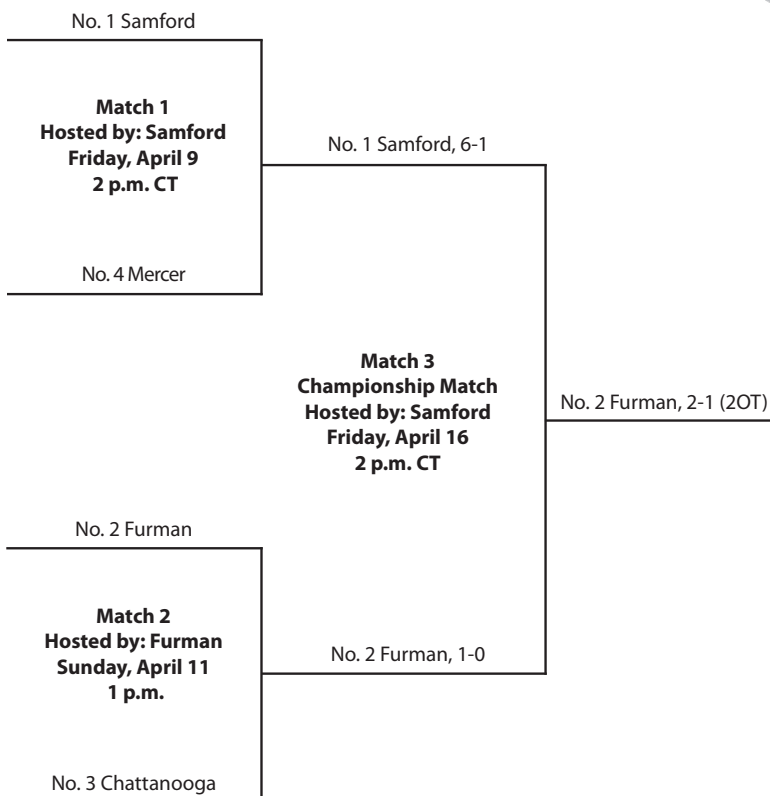

SOUTHERN CONFERENCE WOMEN'S SOCCER CHAMPIONSHIP

Campus Sites / April 9/10 & 16/17, 2021