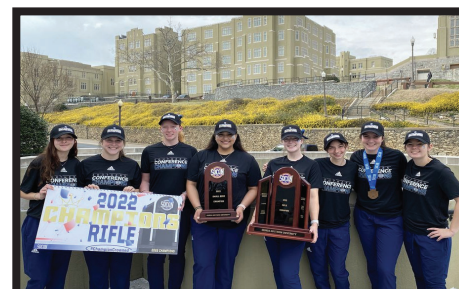

Feb. 5 (Sunday)

NC State at The Citadel/The Citadel (W)

Feb. 11 (Saturday)

*The Citadel/The Citadel (W) at North Georgia

Feb. 18 (Saturday)

UAB at Jacksonville State
North Georgia at Georgia Southern
Wofford at The Citadel/The Citadel (W)
West Virginia at VMI/VMI (W)

March 4-5 (Saturday-Sunday)

Charleston, S.C. (Inouye Marksmanship Center)

SoCon Rifle Championship

March 4-5, 2023
Charleston, S.C.
Inouye Marksmanship Center

The 2022-23 championship will take place March 4-5, 2023, hosted at The Citadel's Inouye Marksmanship Center.

In 2021-22, Georgia Southern won the Southern Conference Rifle Championship title, the first in program history. The Eagles posted a tournament-record aggregate score of 4,603, with 2,266 in smallbore and 2,337 in air rifle.

Former Georgia Southern head coach Sandra Worman was named the 2021-22 Coach of the Year. Georgia Southern's Erin Ballard was named Smallbore Athlete of the Year, while Georgia Southern's Ashley Judson was named Air Rifle Athlete of the Year. The Citadel's James Hart was named Freshman of the Year.