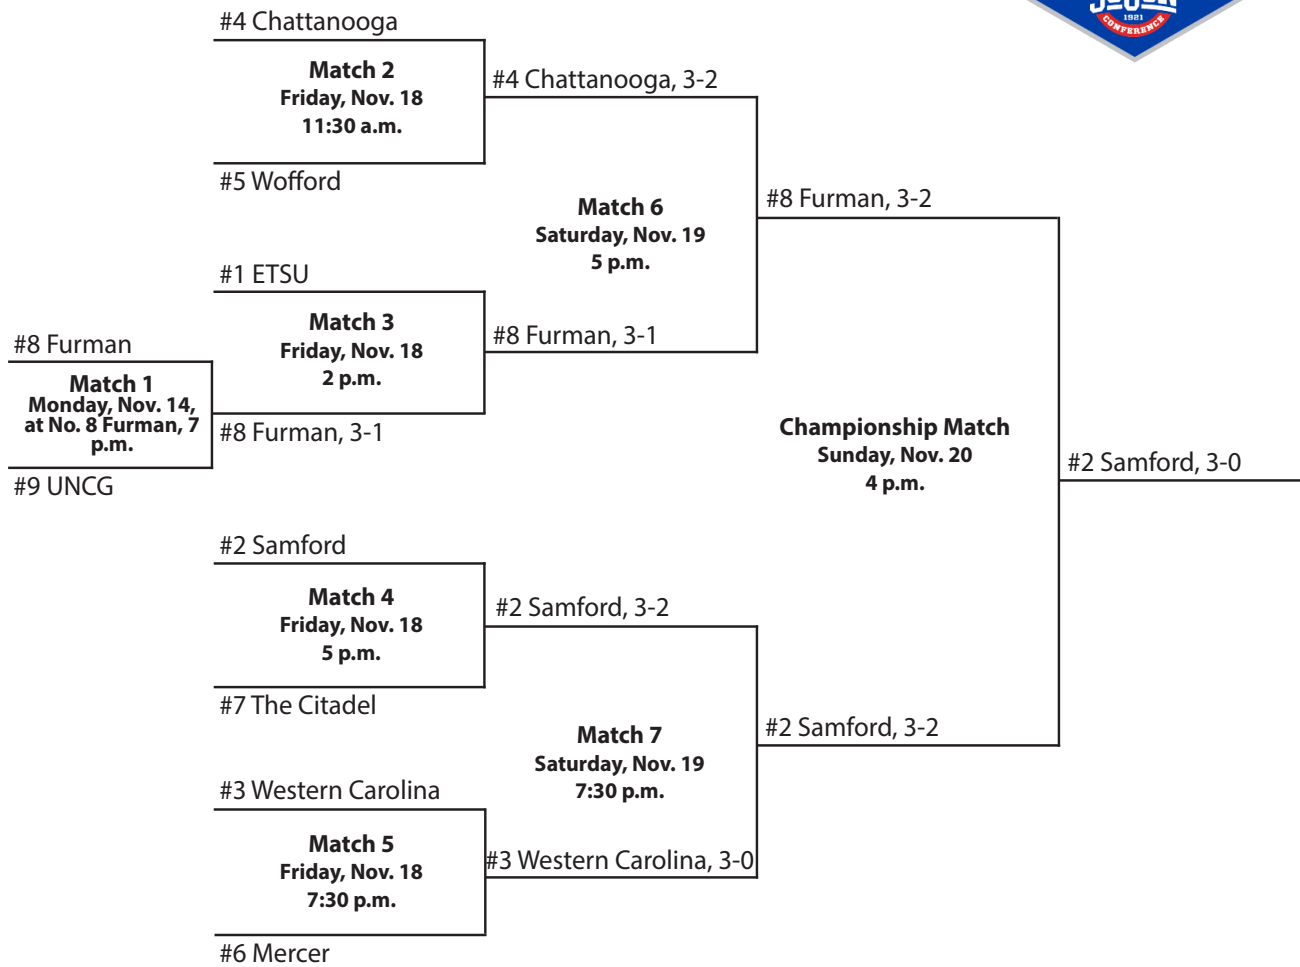

SOUTHERN CONFERENCE VOLLEYBALL

2022

702 North Pine Street, Spartanburg, SC 29303 • 864-591-5100 • Fax: 864-591-3448

Ralan Wardlaw, Assistant Director for Media Relations (VB contact)

facebook.com/SouthernConference • twitter.com/SoConSports • instagram.com/SouthernConference

2022 SOUTHERN CONFERENCE VOLLEYBALL STANDINGS

	CONFERENCE					OVERALL					
	W-L	Pct.	H	A	ST	W-L	Pct.	H	A	N	ST
ETSU	15-1	.938	7-1	8-0	W9	21-8	.724	10-1	8-3	3-4	L1
Samford	11-5	.688	7-1	4-4	L1	19-12	.613	8-2	5-7	6-3	W3
Western Carolina	10-6	.625	6-2	4-4	L1	18-12	.600	6-2	8-5	4-5	L1
Chattanooga	10-6	.625	6-2	4-4	W1	17-16	.515	10-3	5-7	2-6	L1
Wofford	8-8	.500	5-3	3-5	L1	16-13	.552	9-5	4-6	3-2	L2
Mercer	6-10	.375	3-5	3-5	W1	10-19	.345	4-7	3-8	3-4	L1
Furman	4-12	.250	2-6	2-6	W2	11-19	.367	4-7	2-9	5-3	L1
The Citadel	4-12	.250	2-6	2-6	L3	11-19	.367	2-7	4-8	5-4	L4
UNCG	4-12	.250	2-6	2-6	L5	10-20	.333	7-8	2-9	1-3	L6

NOTES

• Samford, the No. 2 seed, won the 2022 #SoConVB championship with a sweep of eighth-seeded Furman. The Bulldogs downed No. 7 The Citadel 3-2 in the quarterfinals and No. 3 Western Carolina 3-2 in the semifinals.

• Samford's championship win was its fourth tournament title in the last five seasons.

• Samford outside hitter Kenya McQuirter, a first-team all-conference selection, was named the tournament's most outstanding player after she had 18 kills in each of the team's conference tournament matches.

• Samford's Lauren Deaton, a second-team all-conference selection, is the conference's active leader in career kills (1832) and sets played (535).

• The SoCon last won an NCAA tournament match in 2012 when College of Charleston beat Miami 3-2 before falling to Florida (3-0) in the second round. Overall, the SoCon is 2-27 in first round contests with the other first-round win coming in 2005 when College of Charleston, which is no longer in the league, beating North Carolina 3-1.

• Samford had three player of the month winners this season. In October, Kenya McQuirter was the offensive player of the month and Kate Morgan, the SoCon Libero of the Year, was the defensive player of the month. Kayla Keshock was the setter of the month in September.

• Western Carolina will compete in the NIVC against Liberty on Saturday. The SoCon has not had a team compete in the NIVC since 2017 when UNCG fell to UCF.

UPCOMING SCHEDULE

(all times Eastern)

NCAA Tournament First Round (Louisville, Ky.)

Dec. 2 (Friday)	TV/Digital	Time
Samford vs. #4 Louisville	ESPN+	7 p.m.

National Invitational Volleyball Championship (Lynchburg, Va.)

Dec. 3 (Saturday)	TV/Digital	Time
Western Carolina at Liberty	ESPN+	1 p.m.

COACHING RECORDS

Coach, School	Years	School (Pct.)	SoCon (Pct.)	Career (Pct.)
Dave Zelenock, The Citadel	5th/10th	57-81 (.413)	26-54 (.325)	97-189 (.339)
Benavia Jenkins, ETSU	4th/4th	62-39 (.614)	43-21 (.672)	62-39 (.614)
Michelle Young, Furman	23rd/23rd	389-304 (.561)	244-146 (.627)	389-304 (.561)
Derek Schroeder, Mercer	6th/13th	81-90 (.474)	143-83 (.633)	250-179 (.583)
Corey Carlin, UNCG	9th/11th	137-124 (.525)	73-71 (.507)	152-170 (.472)
Keylor Chan, Samford	7th/24th	122-87 (.584)	76-36 (.679)	376-363 (.509)
Julie Torbett Thomas, Chattanooga	1st/29th	17-16 (.515)	10-6 (.625)	485-420 (.536)
Karen Glover, Western Carolina	12th/12th	160-197 (.448)	91-100 (.476)	160-197 (.448)
Lynze Roos, Wofford	8th/16th	127-110 (.536)	68-60 (.531)	291-229 (.560)

SOUTHERN CONFERENCE VOLLEYBALL CHAMPIONSHIP

Furman / Greenville, S.C. / Timmons Arena / Nov. 18-20, 2022