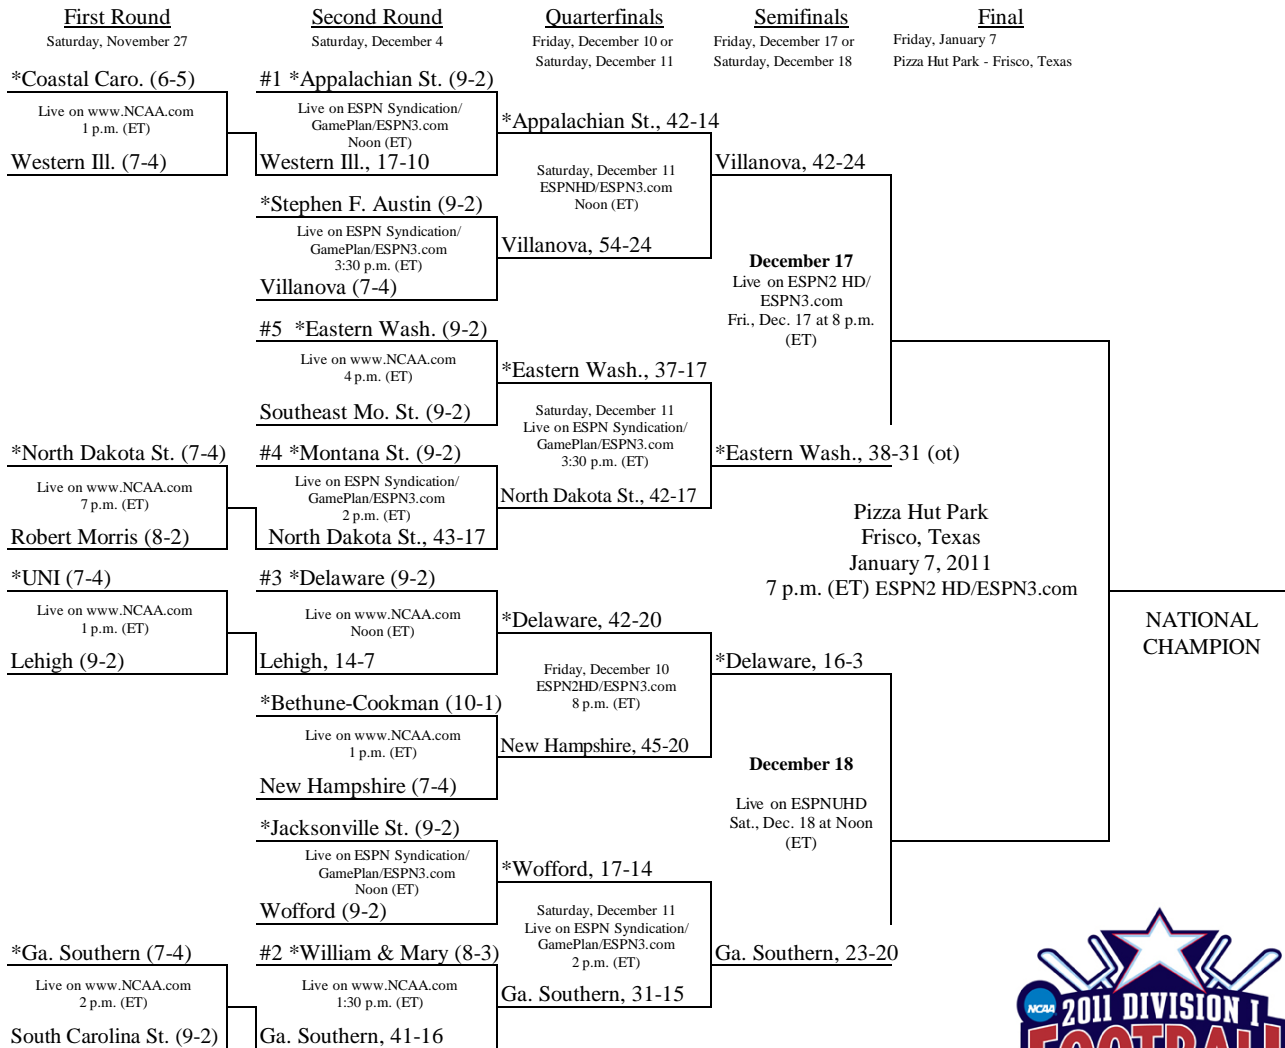

# Football Championship

NATIONAL CHAMPION

**\*Denotes host institution.**  
 All four first round games will be broadcast on www.NCAA.com.  
 Four of eight second round games will be broadcast on ESPN  
 Syndication/GamePlan/ESPN3.com. The four games not selected  
 by ESPN Syndication/GamePlan/ESPN3.com will be broadcast on  
 www.NCAA.com.  
 One QF will be 12/10 on ESPN2 HD/ESPN3.com; one QF will be  
 12/11 on ESPN HD/ESPN3.com; the other two QFs will be  
 broadcast on ESPN Syndication/GamePlan/ESPN3.com.  
 Refer to www.NCAA.com/broadcast for more information.