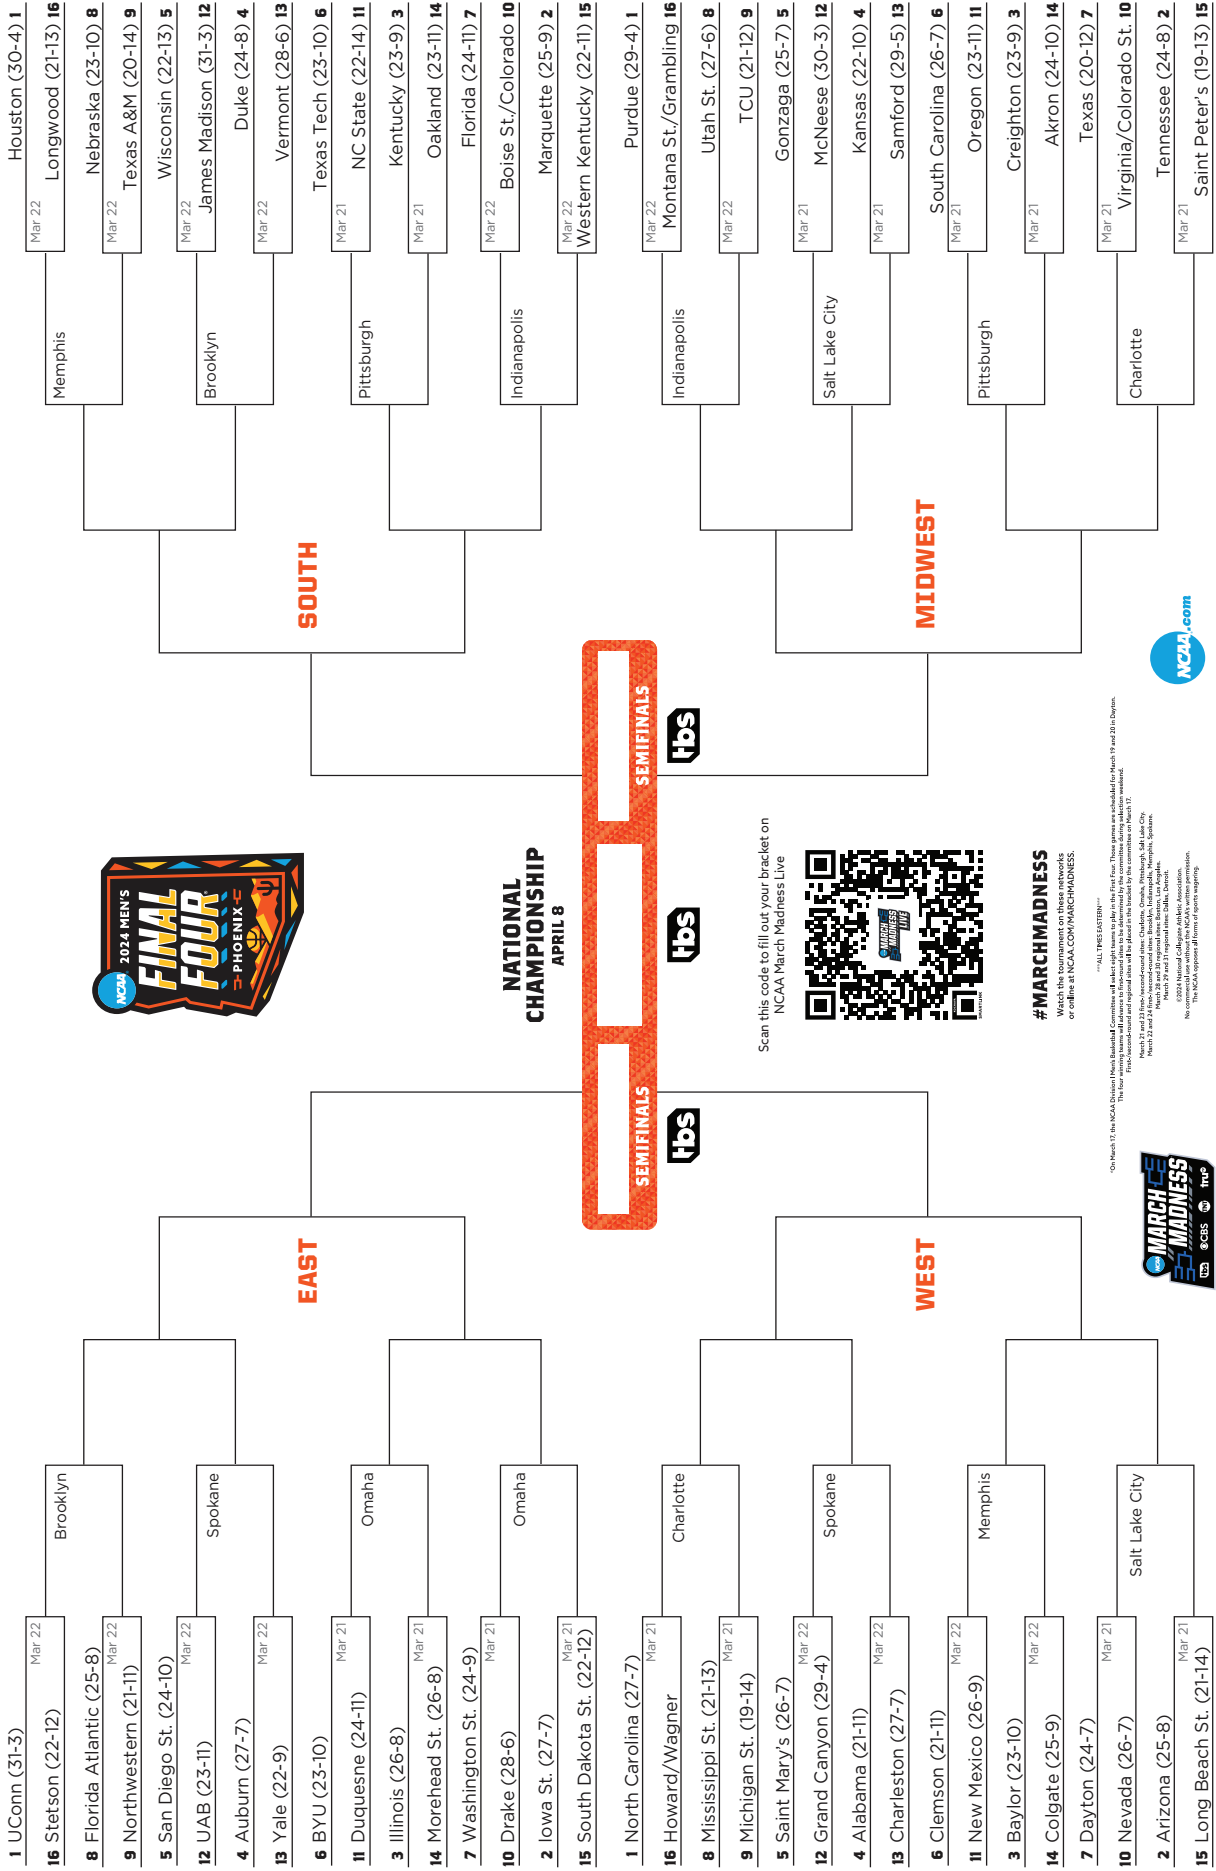

2024 NCAA® DIVISION I MEN'S BASKETBALL CHAMPIONSHIP

FIRST ROUND
MARCH 21-22

SECOND ROUND
MARCH 23-24

SWEET 16
MARCH 28-29

ELITE 8
MARCH 30-31

NATIONAL SEMIFINALS
APRIL 6

ELITE 8
MARCH 30-31

SWEET 16
MARCH 28-29

SECOND ROUND
MARCH 23-24

FIRST ROUND
MARCH 21-22

FIRST FOUR

16 Howard (18-16) W

16 Wagner (16-15)

10 Virginia (23-10)

10 Colorado St. (24-10)

Montana St. (17-17) 16

Grambling (20-14) 16

Boise St. (22-10) 10

Colorado (24-10) 10

DAYTON
MW MARCH 19-20

PHOENIX
MW MARCH 19-20

NATIONAL CHAMPIONSHIP
APRIL 8

Scan this code to fill out your bracket on NCAA March Madness Live